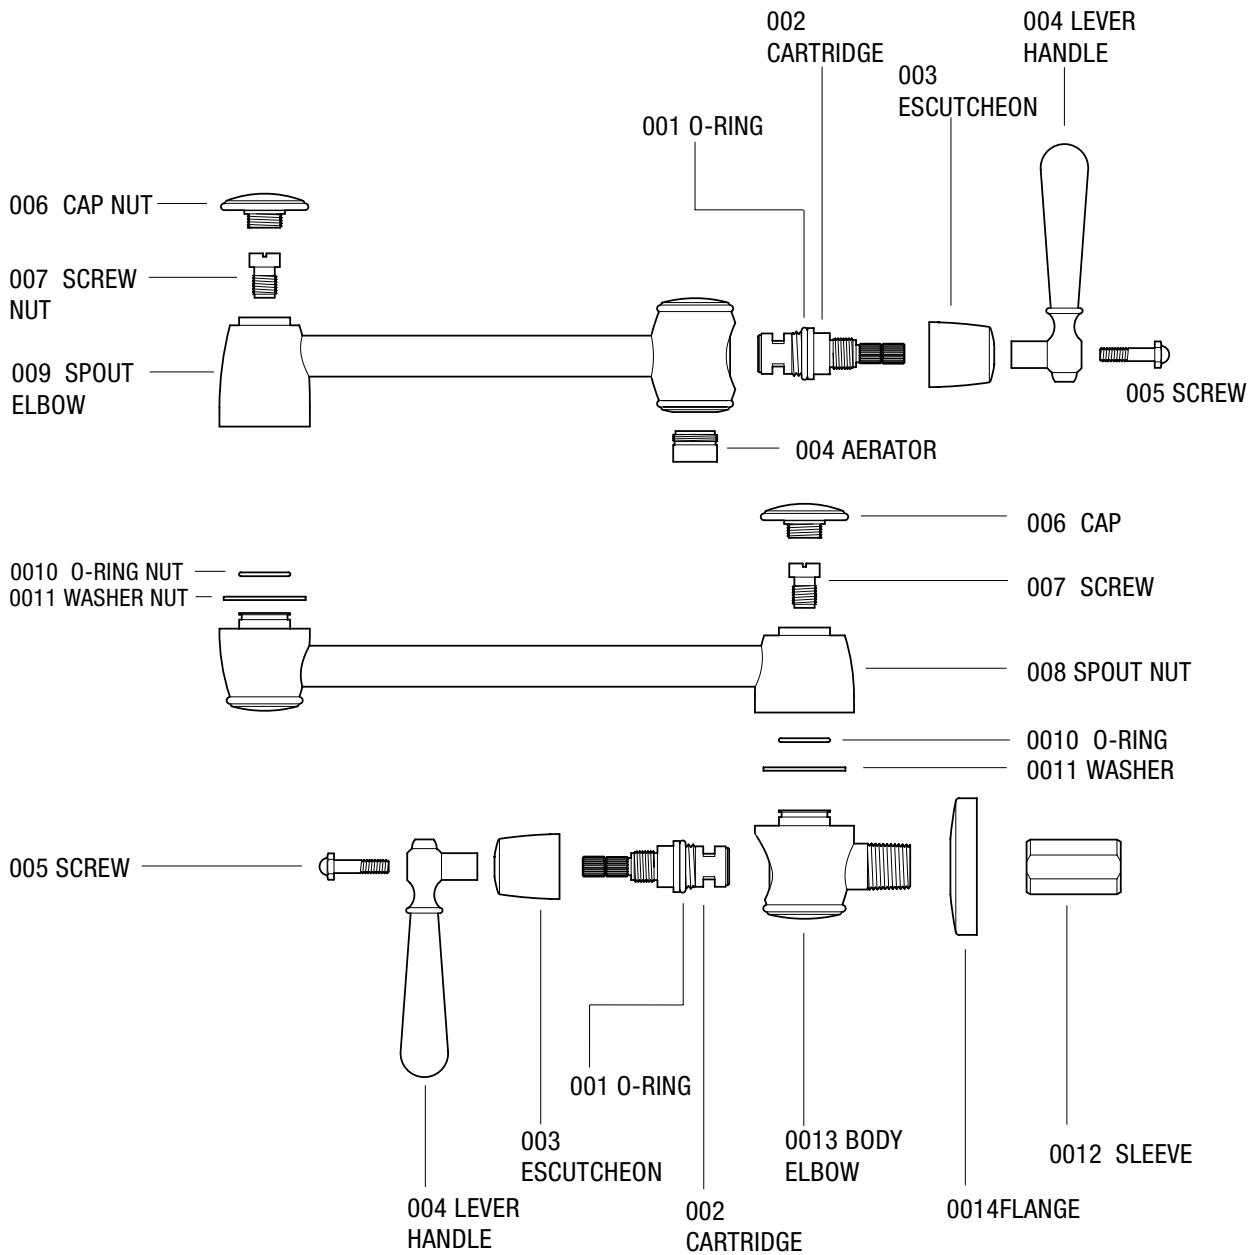

Specifier: _____

Contractor: _____

See next page for exploded parts drawing and parts list.

BLANCO AMERICA
800.451.5782
www.blancoamerica.com

POT FILLER WALL MOUNTED

MODEL 157-065

Free Manuals Download Website