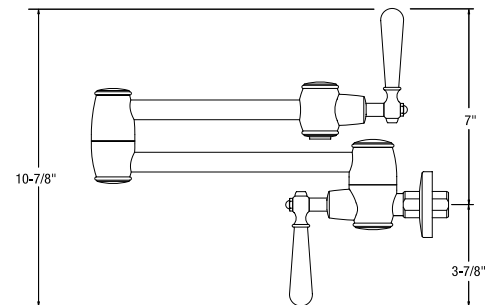

PRODUCT SPECIFICATION

Kitchen faucet to be wall-mounted pot filler with solid brass body, ceramic disc cartridge, and two quarter-turn shut-off valves. Faucet dimensions to be as follows: Overall length: 23-7/8". Kitchen faucet to be Blanco Pot Filler, Wall Mounted, Model 157-065-_____ in _____ finish.

- Polished Chrome 157-065-CR
- Stainless (Satin Nickel) 157-065-ST

MODEL 157-065

NOMINAL DIMENSIONS

MODEL	OVERALL LENGTH
157-065	23-7/8

JOB INFORMATION

Job Name: _____

Contact: _____

Date Specified: _____