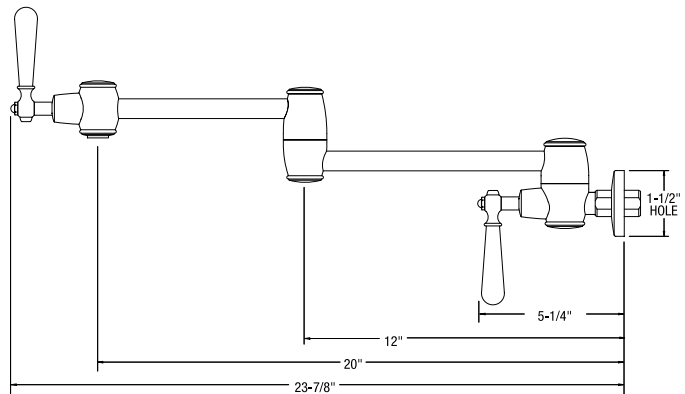

PRODUCT SPECIFICATION

Kitchen faucet to be wall-mounted pot filler with solid brass body, ceramic disc cartridge, and two quarter-turn shut-off valves. Faucet dimensions to be as follows: Overall length: 23-7/8". Kitchen faucet to be Blanco Pot Filler, Wall Mounted, Model 157-065-_____ in _____ finish.

- Polished Chrome 157-065-CR
- Stainless (Satin Nickel) 157-065-ST

MODEL 157-065

NOMINAL DIMENSIONS

MODEL	OVERALL LENGTH
157-065	23-7/8

JOB INFORMATION

Job Name: _____

Contact: _____

Date Specified: _____