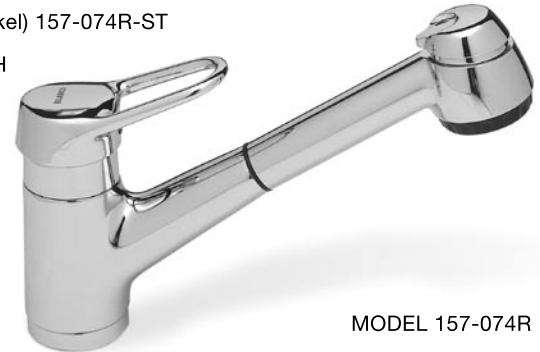

FEATURED MODEL

157-074R-CR **BLANCOCLASSIC™ Kitchen Faucet in Polished Chrome**

ADDITIONAL MODELS

157-074R-BL **Black**
 157-074R-BT **Biscuit**
 157-074R-ST **Stainless (Satin Nickel)**
 157-074R-WH **White**

FEATURES

- Solid brass body
- Ceramic disc cartridge
- Color coded hot & cold supply lines
- Durable spiral flexible pullout spray hose
- Reversible mounting hardware adapts to thick or thin mounting surfaces
- 2.2 G.P.M. flow rate
- Installation in a 1-3/8" hole

PRODUCT SPECIFICATION

Kitchen faucet to include loop handle and pull-out spray, with solid brass body and ceramic disc cartridge. Faucet dimensions to be as follows: Reach: 10"; Spout Height: 5-1/2". Hot and cold supply lines to be color coded. Reversible mounting hardware to adapt to thick or thin mounting surfaces. Kitchen faucet to be BLANCOCLASSIC™, Model 157-074R-_____ in _____ finish.

- Polished Chrome 157-074R-CR
- Black 157-074R-BL
- Biscuit 157-074R-BT
- Stainless (Satin Nickel) 157-074R-ST
- White 157-074R-WH

MODEL 157-074R

NOMINAL DIMENSIONS

MODEL	REACH	SPOUT HEIGHT	FAUCET HEIGHT
157-074R	10	5-1/2	6-5/8