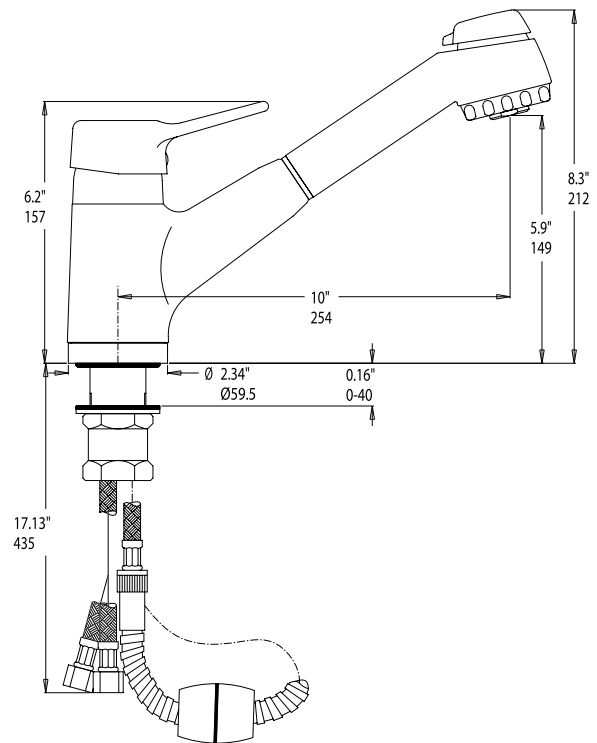

FEATURES

- Solid brass body
- Ceramic disc cartridge
- Color coded hot & cold supply lines
- Durable spiral flexible pullout spray hose
- Reversible mounting hardware adapts to thick or thin mounting surfaces
- 2.2 G.P.M. flow rate
- Installation in a 1-3/8" hole

PRODUCT SPECIFICATION

Kitchen faucet to include loop handle and pull-out spray, with solid brass body and ceramic disc cartridge. Faucet dimensions to be as follows: Reach: 10"; Spout Height: 5-1/2". Hot and cold supply lines to be color coded. Reversible mounting hardware to adapt to thick or thin mounting surfaces. Kitchen faucet to be BLANCOCLASSIC™, Model 157-074R-_____ in _____ finish.

- Polished Chrome 157-074R-CR
- Black 157-074R-BL
- Biscuit 157-074R-BT
- Stainless (Satin Nickel) 157-074R-ST
- White 157-074R-WH

MODEL 157-074R

NOMINAL DIMENSIONS

MODEL	REACH	SPOUT HEIGHT	FAUCET HEIGHT
157-074R	10	5-1/2	6-5/8

BLANCOCLASSIC™

MODEL 157-074R

NUM.	DOC. PART #	DESCRIPTION
1	2458	LEVER
1a	2058	SCREW
1b	1270	BUTTON
2a	2448	CAP
2b	2449	NUT
2c	2408	CARTRIDGE
3	2461	BODY
3a	2866	PLASTIC INSERT
4	1-3199/A	INSERT ASSY
4a	3199/A	INSERT W/V.BREAKER
4b	1.00X32.00	O'RING
4c	2360	SUPPLY TUBE
4d	2350	HOSE
4e	1-3197	CHECK VALVE
5a	13.7X10X1.5	FIBER
5b	2266	HOSE
5c	2582	WEIGHT
5d	20X12X2.5	RUBBER WASHER
6	1-2864/A	INNER BODY ASSY
6a	2864/A	INNER BODY
6b	3.53X42.86	O'RING
7	1-2359	MOUNTING NUT ASSY
7a	3.53X42.86	O'RING
7b	48X34X2	RUBBER WASHER
7c	2258	METAL WASHER
7d	2359	NUT
8	2430	FLOW R.W/CHECK V
9	1494	PULL OUT SPRAY
9a	1-680	AERATOR SET