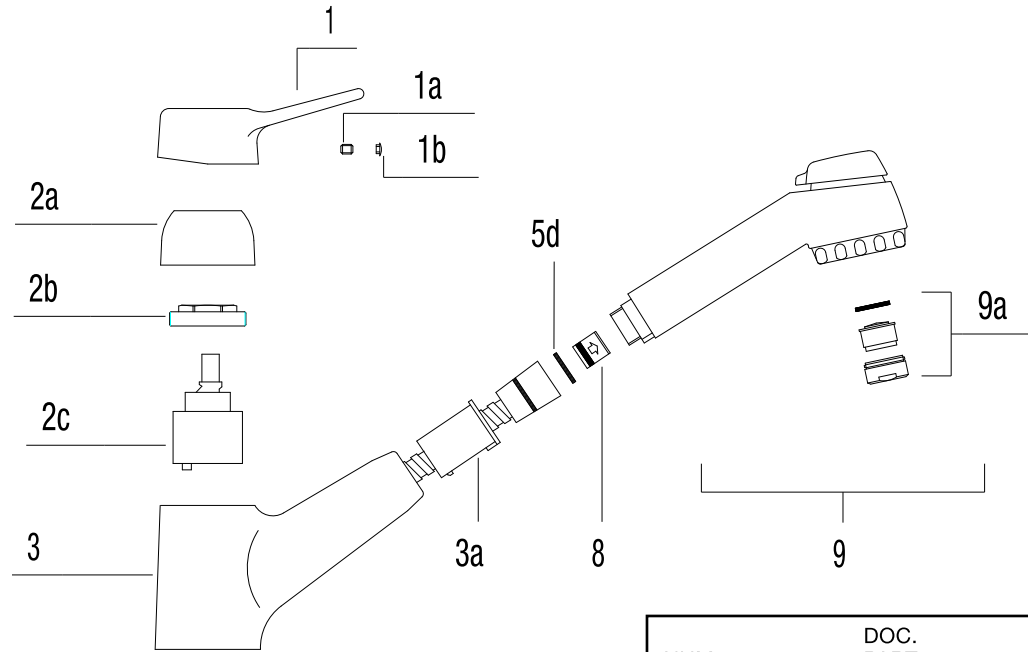

PRODUCT SPECIFICATION

Kitchen faucet to include loop handle and pull-out spray, with solid brass body and ceramic disc cartridge. Faucet dimensions to be as follows: Reach: 10"; Spout Height: 5-1/2". Hot and cold supply lines to be color coded. Reversible mounting hardware to adapt to thick or thin mounting surfaces. Kitchen faucet to be BLANCOCLASSIC™, Model 157-074R-_____ in _____ finish.

- Polished Chrome 157-074R-CR
- Black 157-074R-BL
- Biscuit 157-074R-BT
- Stainless (Satin Nickel) 157-074R-ST
- White 157-074R-WH

MODEL 157-074R

NOMINAL DIMENSIONS

MODEL	REACH	SPOUT HEIGHT	FAUCET HEIGHT
157-074R	10	5-1/2	6-5/8

BLANCOCLASSIC™

MODEL 157-074R

NUM.	DOC. PART #	DESCRIPTION
1	2458	LEVER
1a	2058	SCREW
1b	1270	BUTTON
2a	2448	CAP
2b	2449	NUT
2c	2408	CARTRIDGE
3	2461	BODY
3a	2866	PLASTIC INSERT
4	1-3199/A	INSERT ASSY
4a	3199/A	INSERT W/V.BREAKER
4b	1.00X32.00	O'RING
4c	2360	SUPPLY TUBE
4d	2350	HOSE
4e	1-3197	CHECK VALVE
5a	13.7X10X1.5	FIBER
5b	2266	HOSE
5c	2582	WEIGHT
5d	20X12X2.5	RUBBER WASHER
6	1-2864/A	INNER BODY ASSY
6a	2864/A	INNER BODY
6b	3.53X42.86	O'RING
7	1-2359	MOUNTING NUT ASSY
7a	3.53X42.86	O'RING
7b	48X34X2	RUBBER WASHER
7c	2258	METAL WASHER
7d	2359	NUT
8	2430	FLOW R.W/CHECK V
9	1494	PULL OUT SPRAY
9a	1-680	AERATOR SET