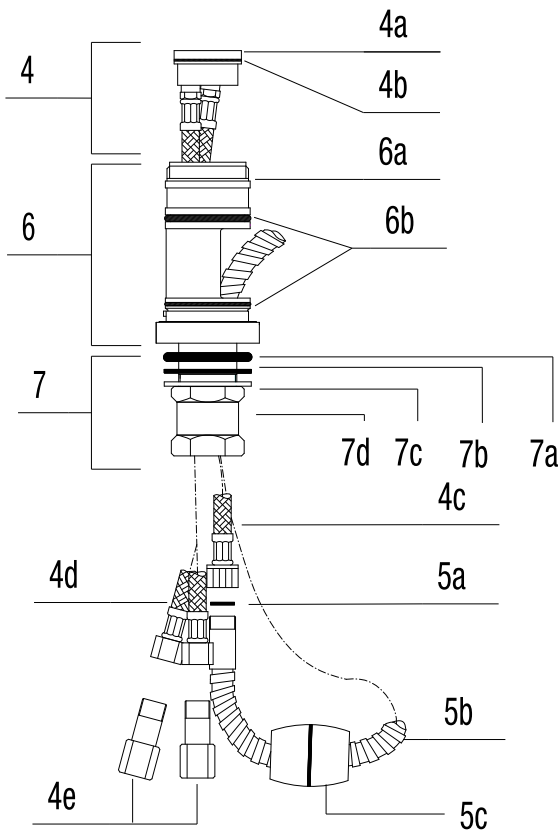

FEATURES

- Solid brass body
- Ceramic disc cartridge
- Color coded hot & cold supply lines
- Durable spiral flexible pullout spray hose
- Reversible mounting hardware adapts to thick or thin mounting surfaces
- 2.2 G.P.M. flow rate
- Installation in a 1-3/8" hole

PRODUCT SPECIFICATION

Kitchen faucet to include loop handle and pull-out spray, with solid brass body and ceramic disc cartridge. Faucet dimensions to be as follows: Reach: 10"; Spout Height: 5-1/2". Hot and cold supply lines to be color coded. Reversible mounting hardware to adapt to thick or thin mounting surfaces. Kitchen faucet to be BLANCOCLASSIC™, Model 157-074R-_____ in _____ finish.

- Polished Chrome 157-074R-CR
- Black 157-074R-BL
- Biscuit 157-074R-BT
- Stainless (Satin Nickel) 157-074R-ST
- White 157-074R-WH

MODEL 157-074R

NOMINAL DIMENSIONS

MODEL	REACH	SPOUT HEIGHT	FAUCET HEIGHT
157-074R	10	5-1/2	6-5/8

BLANCOCLASSIC™

MODEL 157-074R

NUM.	DOC. PART #	DESCRIPTION
1	2458	LEVER
1a	2058	SCREW
1b	1270	BUTTON
2a	2448	CAP
2b	2449	NUT
2c	2408	CARTRIDGE
3	2461	BODY
3a	2866	PLASTIC INSERT
4	1-3199/A	INSERT ASSY
4a	3199/A	INSERT W/V.BREAKER
4b	1.00X32.00	O'RING
4c	2360	SUPPLY TUBE
4d	2350	HOSE
4e	1-3197	CHECK VALVE
5a	13.7X10X1.5	FIBER
5b	2266	HOSE
5c	2582	WEIGHT
5d	20X12X2.5	RUBBER WASHER
6	1-2864/A	INNER BODY ASSY
6a	2864/A	INNER BODY
6b	3.53X42.86	O'RING
7	1-2359	MOUNTING NUT ASSY
7a	3.53X42.86	O'RING
7b	48X34X2	RUBBER WASHER
7c	2258	METAL WASHER
7d	2359	NUT
8	2430	FLOW R.W/CHECK V
9	1494	PULL OUT SPRAY
9a	1-680	AERATOR SET