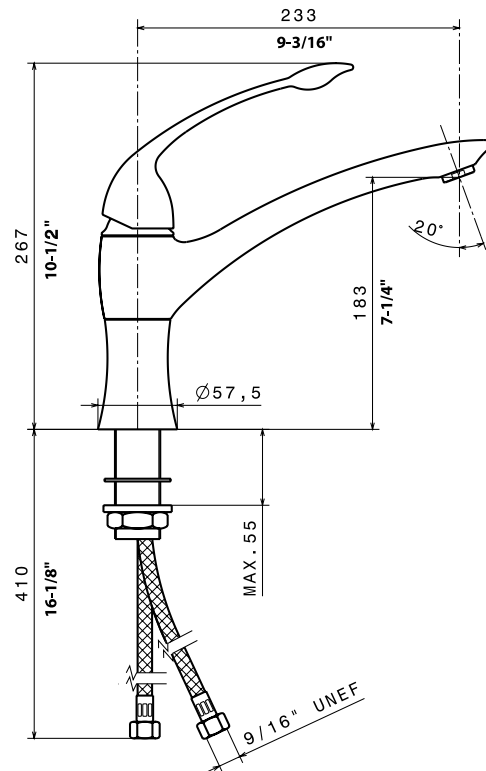

PRODUCT SPECIFICATION

Kitchen faucet to include solid brass body, ceramic disc cartridge, and decorative lever handle. Faucet dimensions to be as follows: Reach: 9-3/16"; Spout Height: 7-1/4". Reversible mounting hardware to adapt to thick or thin mounting surfaces. Kitchen faucet to be BLANCOMILANO™, Model 157-092-_____in_____finish.

- Polished Chrome 157-092-CR
- Stainless (Satin Nickel) 157-092-ST
- Anthracite 157-092-ANTH

MODEL 157-092

NOMINAL DIMENSIONS

MODEL	REACH	SPOUT HEIGHT	FAUCET HEIGHT
157-092	9-3/16	7-1/4	10-1/2

See next page for exploded parts drawing and parts list.