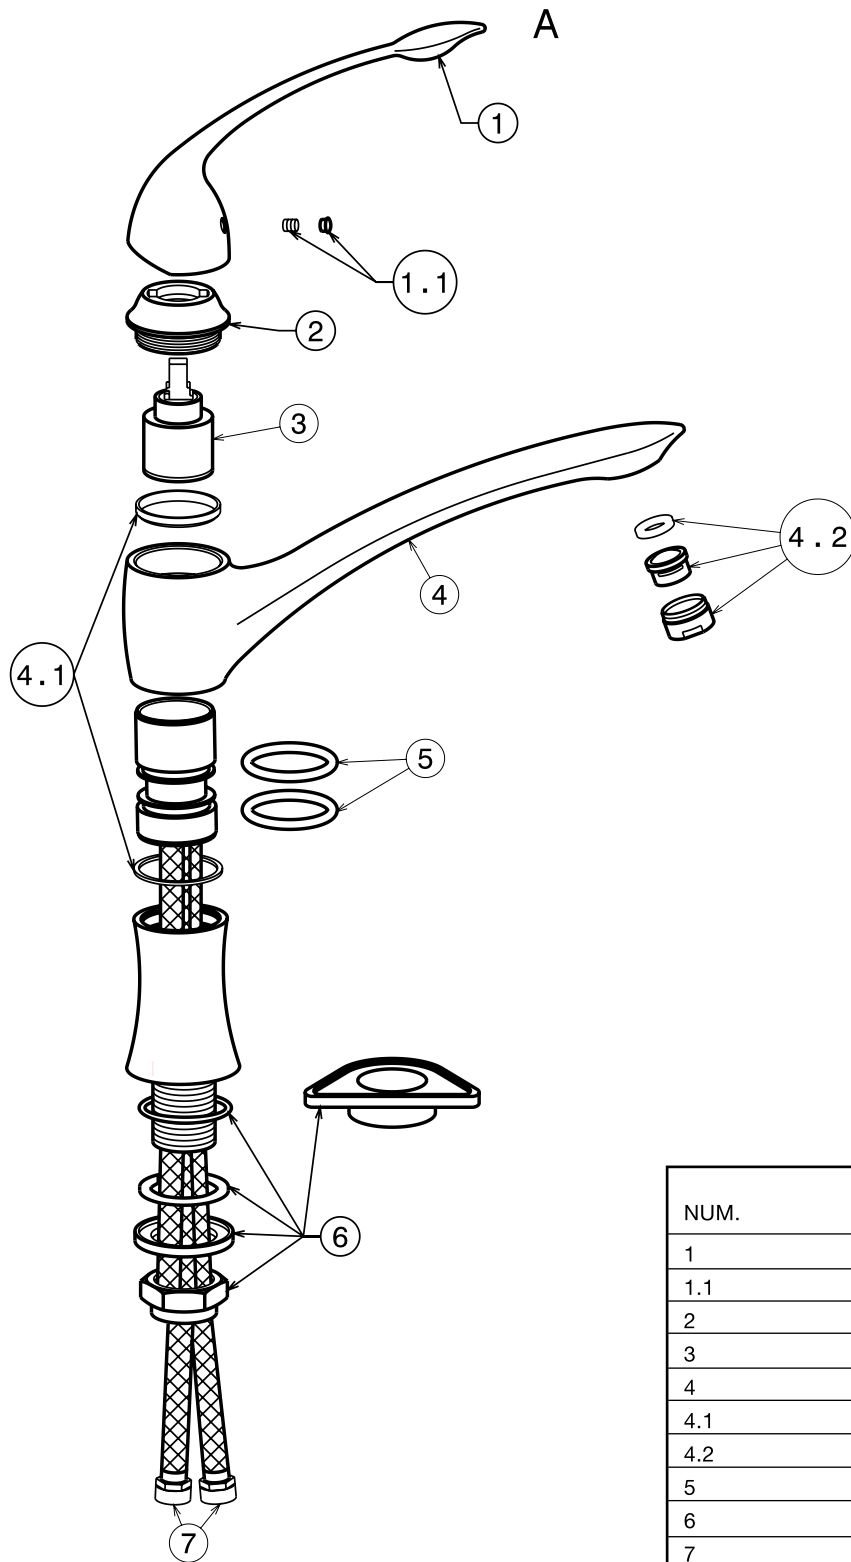

BLANCOMILANO™ MODEL 157-092

NUM.	DOC. PART #
1	16200
1.1	14538
2	16201
3	14720
4	16280
4.1	16281
4.2	89
5	15608
6	17928
7	15005