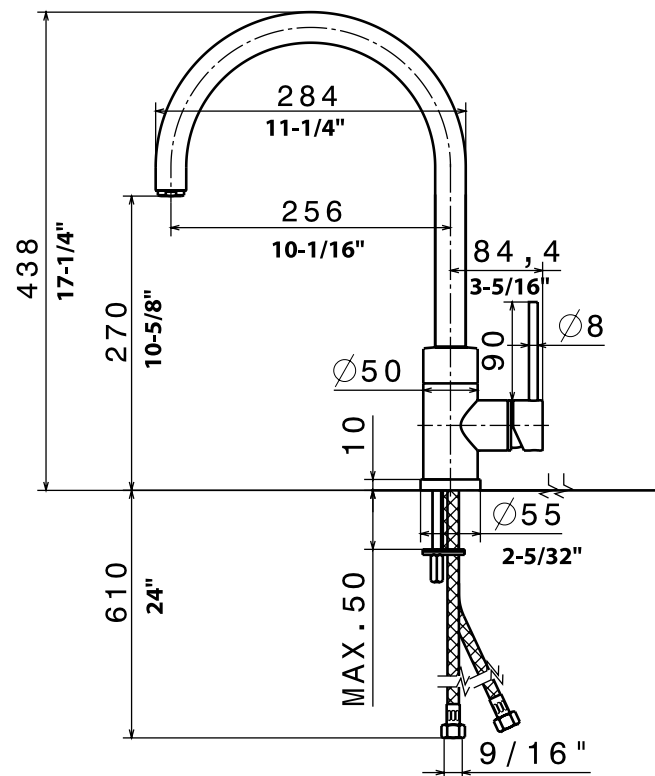

FEATURED MODEL

157-095-CR BLANCOPURUS II™ Kitchen Faucet in Polished Chrome

ADDITIONAL MODELS

157-095-ST Stainless (Satin Nickel)

FEATURES

- Solid brass body
- Ceramic disc cartridge
- Reversible mounting hardware adapts to thick or thin mounting surfaces
- 2.2 G.P.M. flow rate
- Installation in a 1-3/8" hole

PRODUCT SPECIFICATION

Kitchen faucet to include minimalist lever handle and high-arc decorative spout with solid brass body and ceramic disc cartridge. Faucet dimensions to be as follows: Reach: 10-1/16"; Spout Height: 10-5/8". Reversible mounting hardware to adapt to thick or thin mounting surfaces. Kitchen faucet to be BLANCOPURUS II™, Model 157-095-_____ in _____ finish.

- Polished Chrome 157-095-CR
- Stainless (Satin Nickel) 157-095-ST

MODEL 157-095

NOMINAL DIMENSIONS

MODEL	REACH	SPOUT HEIGHT	FAUCET HEIGHT
157-095	10-1/16"	10-5/8"	17-1/4"

See next page for exploded parts drawing and parts list.