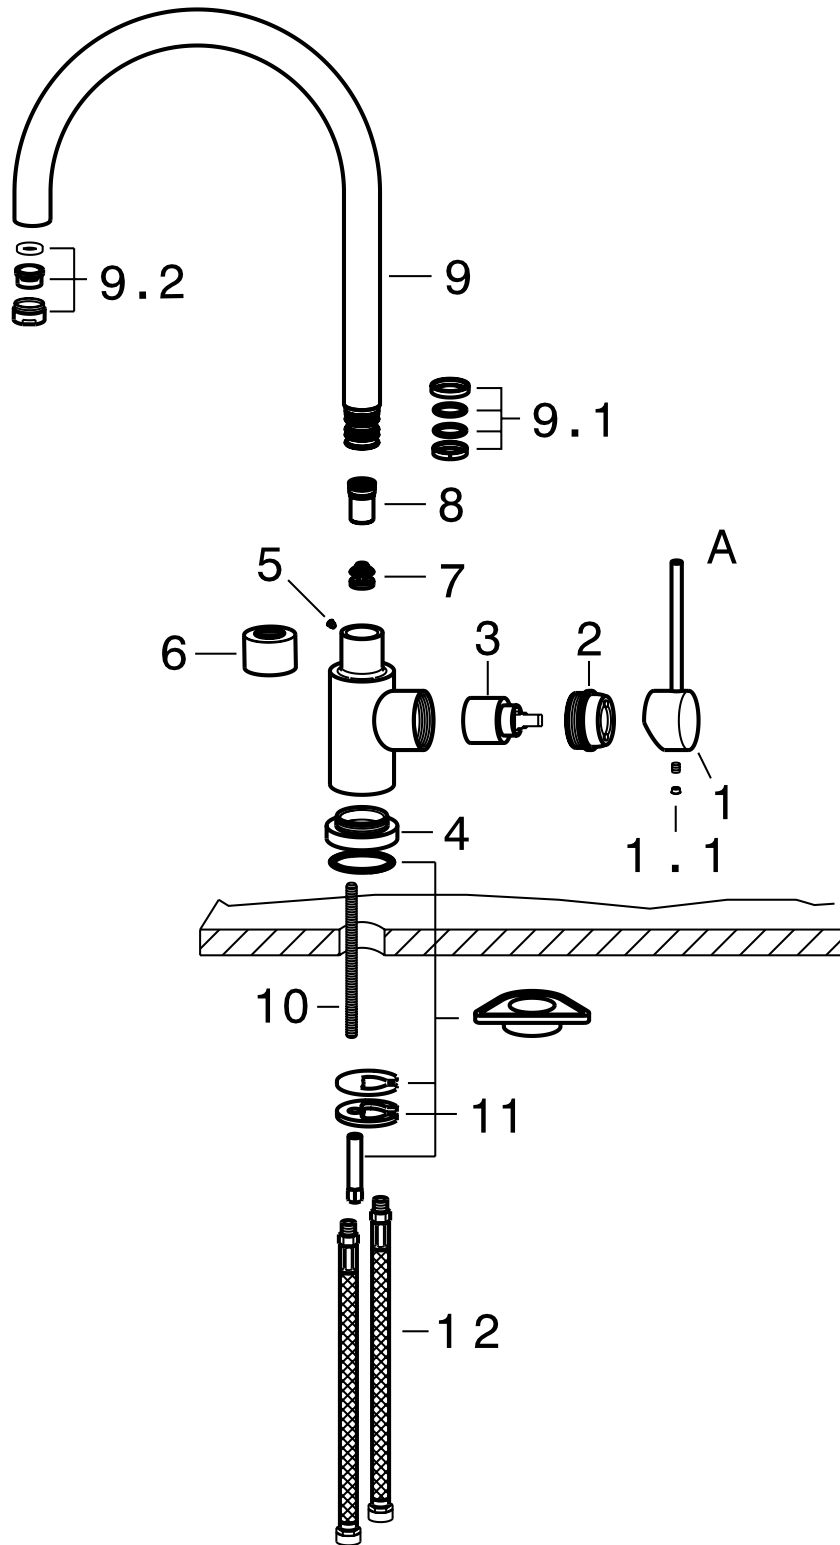

BLANCOPURUS II™ MODEL 157-095

NUM.	DOC. PART #
1	17970
1.1	16125
2	16034
3	14720
4	17950
5	10235
6	12725
7	15304
8	15303
9	15316
9.1	17972
9.2	89
10	16992
11	17973
12	15005