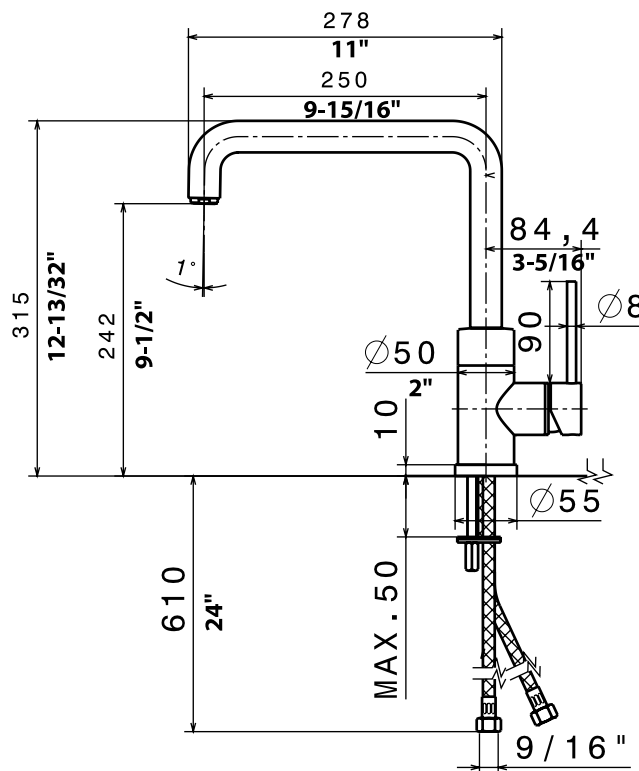

PRODUCT SPECIFICATION

Kitchen faucet to include solid brass body, minimalist lever handle, and ceramic disc cartridge. Faucet dimensions to be as follows: Reach 9-15/16"; Spout Height: 9-1/2". Reversible mounting hardware to adapt to thick or thin mounting surfaces. Kitchen faucet to be BLANCOPURUS I™, Model 157-097-_____ in _____ finish.

- Polished Chrome 157-097-CR
- Stainless (Satin Nickel) 157-097-ST

MODEL 157-097

NOMINAL DIMENSIONS

MODEL	REACH	SPOUT HEIGHT	FAUCET HEIGHT
157-097	9-15/16	9-1/2	12-13/32

See next page for exploded parts drawing and parts list.