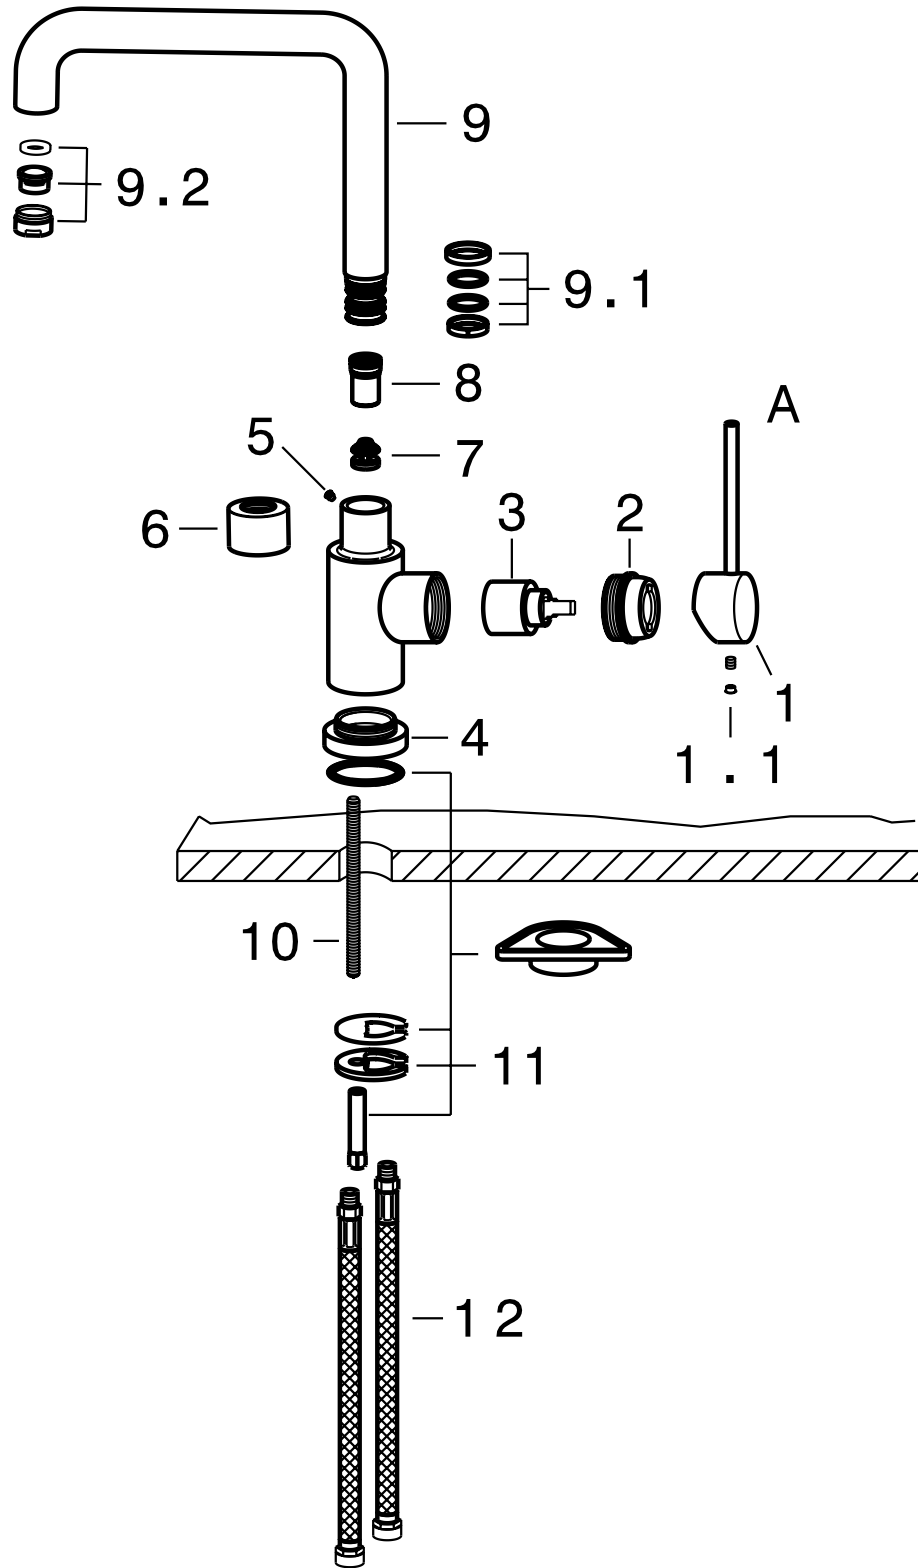

BLANCOPURUS I™ MODEL 157-097