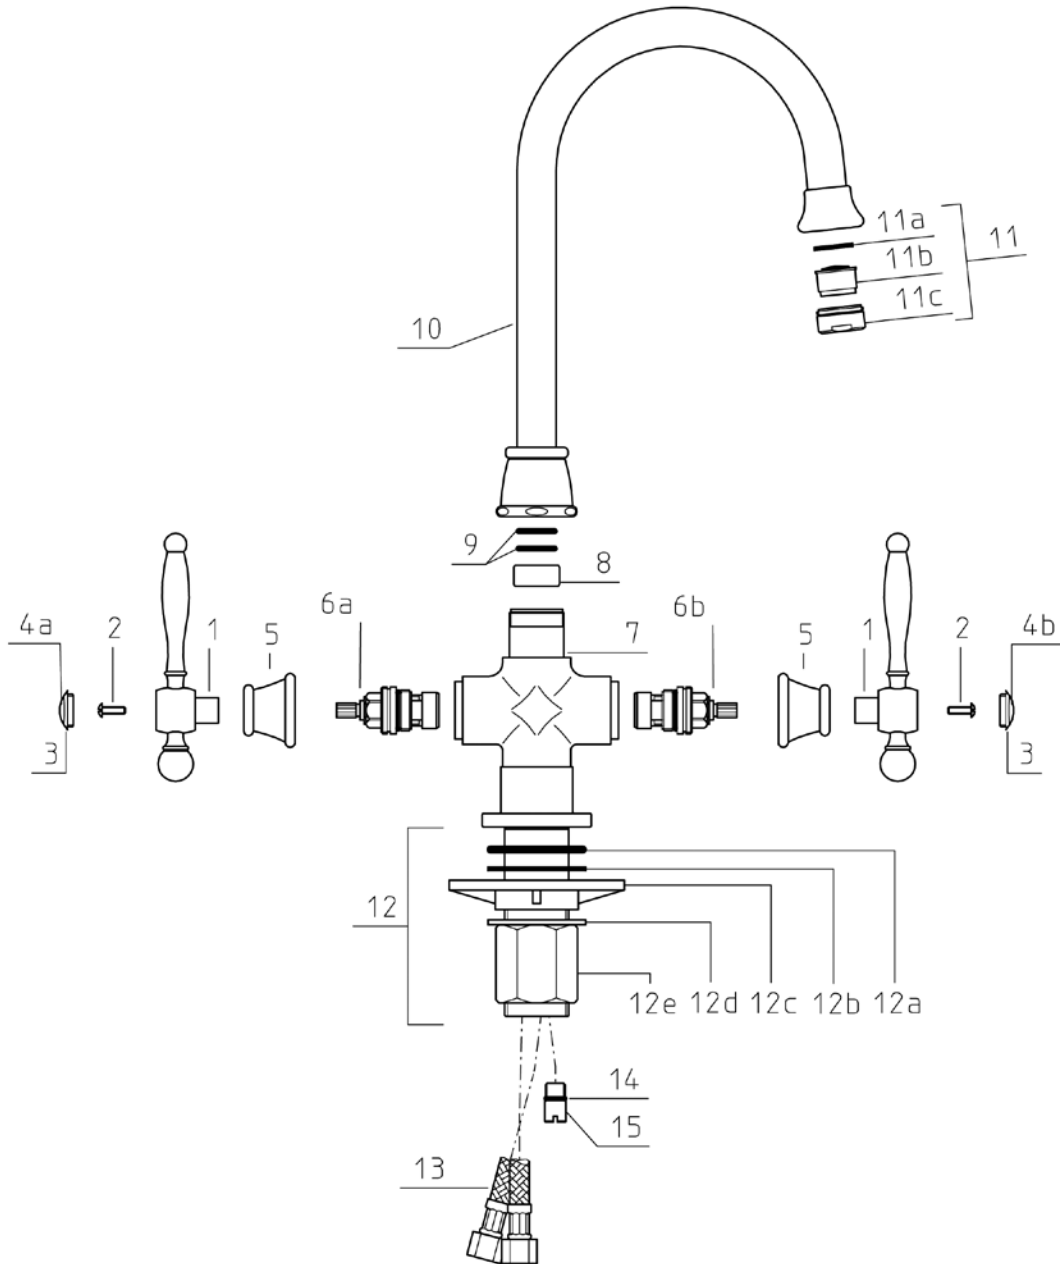

BLANCO ESSENCE™ MODEL 157-101