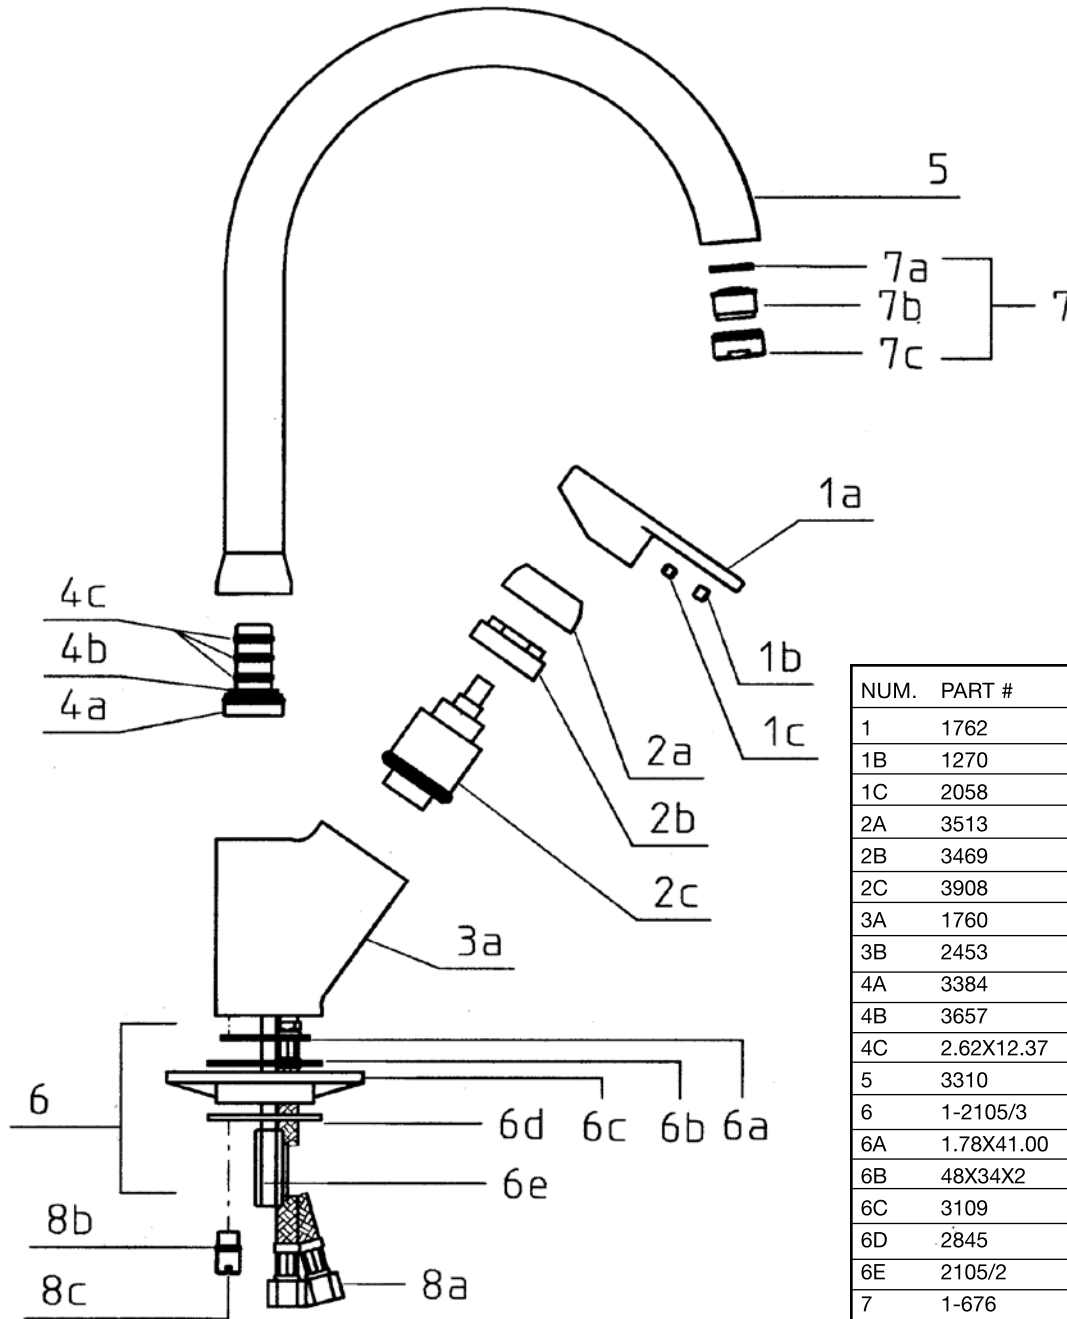

PRODUCT SPECIFICATION

Contemporary bar faucet to include loop handle with solid brass body and ceramic disc cartridge. Faucet dimensions to be as follows: Reach: 7"; Spout Height: 8-3/8". Hot and cold supply lines to be color coded. Reversible mounting hardware to adapt to thick or thin mounting surfaces. Bar faucet to be BLANCO NEO RADOS, Model 157-102-_____ in _____ finish.

Polished Chrome 157-102-CR

Stainless (Satin Nickel) 157-102-ST

MODEL 157-102

NOMINAL DIMENSIONS

MODEL	REACH	SPOUT HEIGHT	FAUCET HEIGHT
157-102	7	8-3/8	12-1/4

See next page for exploded parts drawing and parts list.

MODEL 157-102

NUM.	PART #	DESCRIPTION
1	1762	HANDLE
1B	1270	BUTTON
1C	2058	SCREW
2A	3513	CAP
2B	3469	NUT
2C	3908	CARTRIDGE
3A	1760	BODY
3B	2453	DIVERTER
4A	3384	NIPPLE
4B	3657	TEFLON RING
4C	2.62X12.37	O-RING
5	3310	SPOUT
6	1-2105/3	MOUNTING NUT ASSY
6A	1.78X41.00	O-RING
6B	48X34X2	RUBBER WASHER
6C	3109	PLASTIC BASE
6D	2845	METAL WASHER
6E	2105/2	NUT
7	1-676	AERATOR SET
7A		RUBBER WASHER
7B		SCREEN
7C		AERATOR RING
8A	2350	HOSE
8B	1.78X7.94	O-RING
8C	3161	PLUG