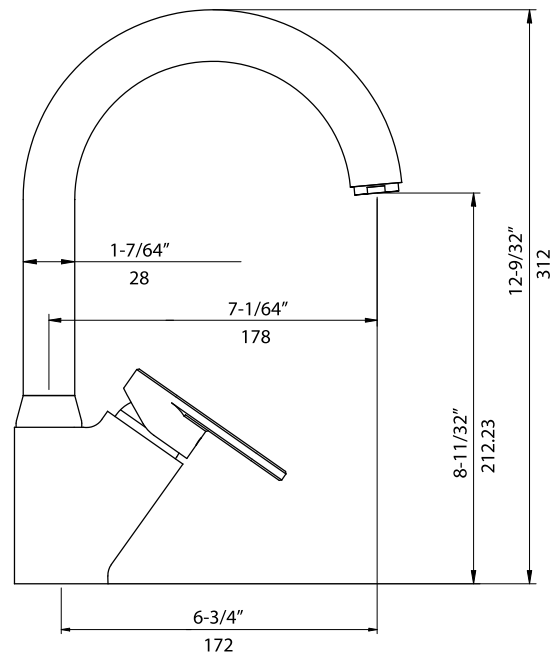

PRODUCT SPECIFICATION

Contemporary bar faucet to include loop handle with solid brass body and ceramic disc cartridge. Faucet dimensions to be as follows: Reach: 7"; Spout Height: 8-3/8". Hot and cold supply lines to be color coded. Reversible mounting hardware to adapt to thick or thin mounting surfaces. Bar faucet to be BLANCO NEO RADOS, Model 157-102-_____ in _____ finish.

Polished Chrome 157-102-CR

Stainless (Satin Nickel) 157-102-ST

MODEL 157-102

NOMINAL DIMENSIONS

MODEL	REACH	SPOUT HEIGHT	FAUCET HEIGHT
157-102	7	8-3/8	12-1/4

See next page for exploded parts drawing and parts list.