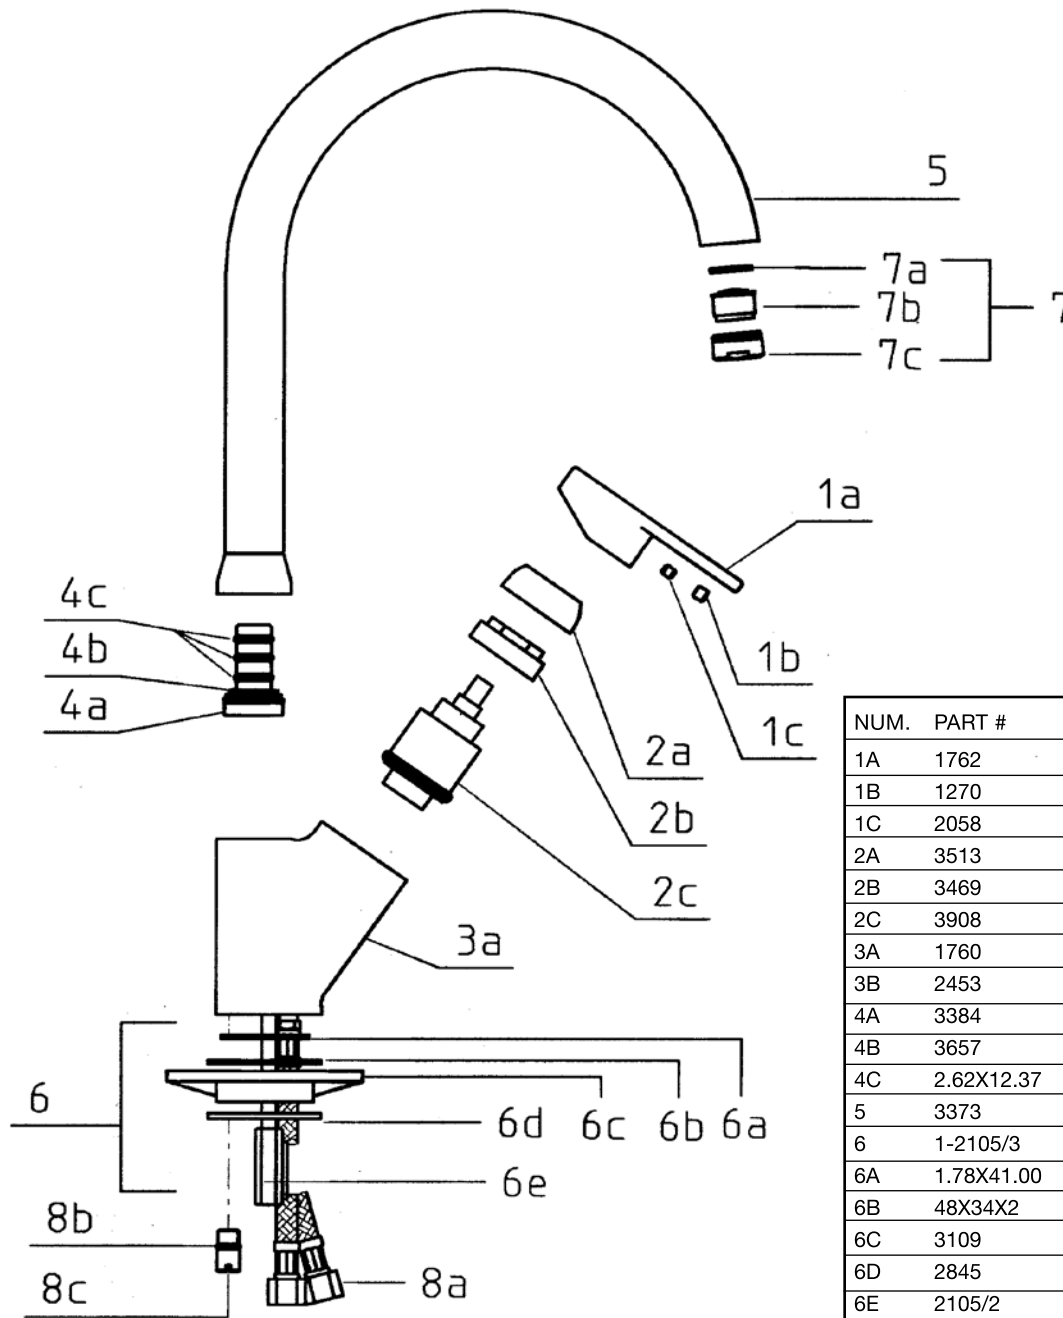

PRODUCT SPECIFICATION

Kitchen faucet to include loop handle with solid brass body and ceramic disc cartridge. Faucet dimensions to be as follows: Reach: 10"; Spout Height: 9-1/4". Hot and cold supply lines to be color coded. Reversible mounting hardware to adapt to thick or thin mounting surfaces. Kitchen faucet to be BLANCO NEO RADOS™ without side spray, Model 157-124-_____ in _____ finish.

- Polished Chrome 157-125-CR
- Stainless (Satin Nickel) 157-125-ST

MODEL 157-125

NOMINAL DIMENSIONS

MODEL	REACH	SPOUT HEIGHT	FAUCET HEIGHT
157-125	10	9-1/4	14-1/2

See next page for exploded parts drawing and parts list.

JOB INFORMATION

Job Name: _____
 Contact: _____
 Date Specified: _____
 Specifier: _____
 Contractor: _____

BLANCO AMERICA
800.451.5782
www.blancoamerica.com

BLANCO NEO RADOS™

MODEL 157-125

NUM.	PART #	DESCRIPTION
1A	1762	HANDLE
1B	1270	BUTTON
1C	2058	SCREW
2A	3513	CAP
2B	3469	NUT
2C	3908	CARTRIDGE
3A	1760	BODY
3B	2453	DIVERTER
4A	3384	NIPPLE
4B	3657	TEFLON RING
4C	2.62X12.37	O-RING
5	3373	SPOUT
6	1-2105/3	MOUNTING NUT ASSY
6A	1.78X41.00	O-RING
6B	48X34X2	RUBBER WASHER
6C	3109	PLASTIC BASE
6D	2845	METAL WASHER
6E	2105/2	NUT
7	1-676	AERATOR SET
7A		RUBBER WASHER
7B		SCREEN
7C		AERATOR RING
8A	2350	HOSE
8B	1.78X7.94	O-RING
8C	3161	PLUG