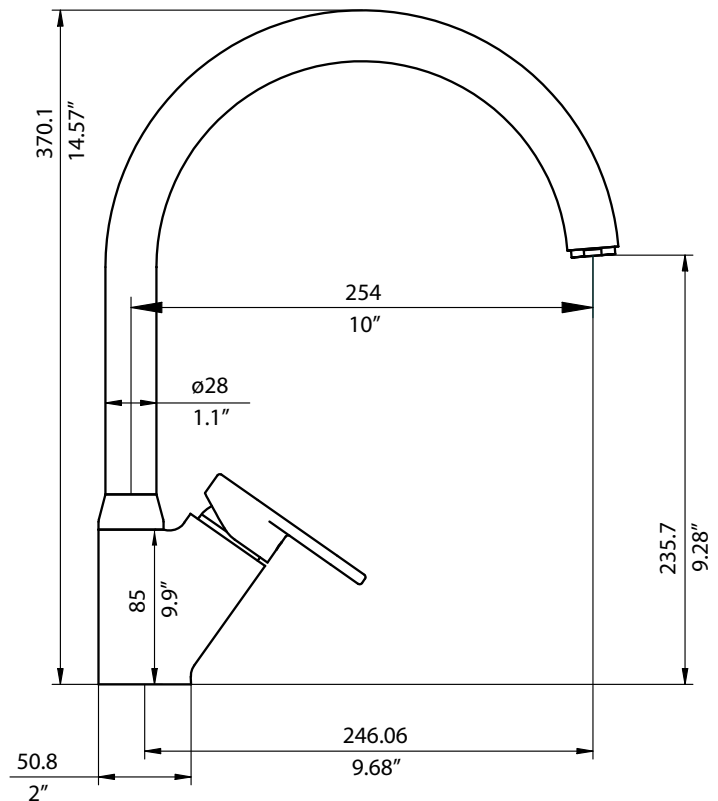

PRODUCT SPECIFICATION

Kitchen faucet to include loop handle with solid brass body and ceramic disc cartridge. Faucet dimensions to be as follows: Reach: 10"; Spout Height: 9-1/4". Hot and cold supply lines to be color coded. Reversible mounting hardware to adapt to thick or thin mounting surfaces. Kitchen faucet to be BLANCO NEO RADOS™ without side spray, Model 157-124-_____ in _____ finish.

- Polished Chrome 157-125-CR
- Stainless (Satin Nickel) 157-125-ST

MODEL 157-125

NOMINAL DIMENSIONS

MODEL	REACH	SPOUT HEIGHT	FAUCET HEIGHT
157-125	10	9-1/4	14-1/2

See next page for exploded parts drawing and parts list.