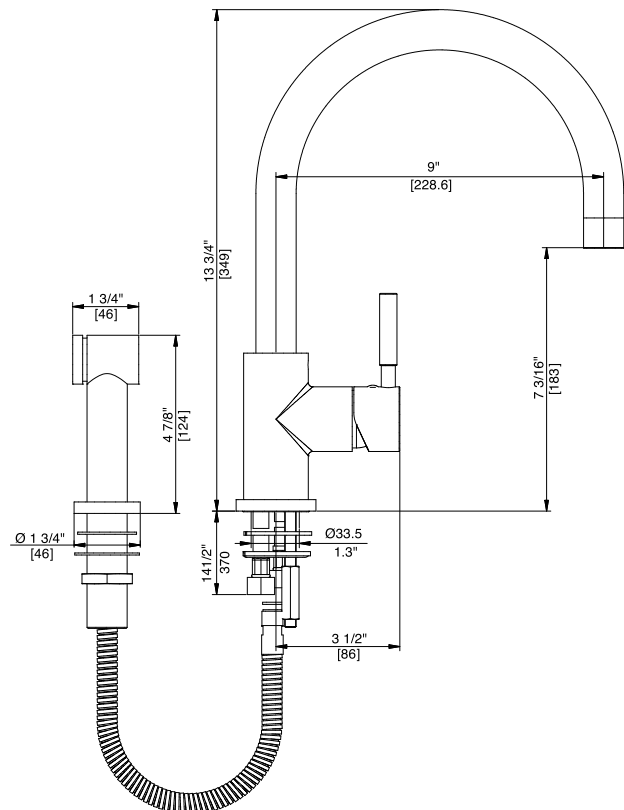

### FEATURES

- Solid brass body
- Ceramic disc cartridge
- Color coded hot & cold supply lines
- Reversible mounting hardware adapts to thick or thin mounting surfaces
- 2.2 G.P.M. flow rate
- Installation in a 1-3/8" hole, side spray in 1-3/8" hole

### PRODUCT SPECIFICATION

Kitchen faucet to include single lever handle with solid brass body, ceramic disc cartridge and side spray. Faucet dimensions to be as follows: Reach: 9"; Spout Height: 7-3/16". Hot and cold supply lines to be color coded. Reversible mounting hardware to adapt to thick or thin mounting surfaces. Kitchen faucet to be BLANCOMERIDIAN™ Single Lever with side spray, Model 157-132-\_\_\_\_\_ in \_\_\_\_\_ finish.

### NOMINAL DIMENSIONS

MODEL	REACH	SPOUT HEIGHT	FAUCET HEIGHT
157-132	9	7-3/16	13-3/4

See next page for exploded parts drawing and parts list.