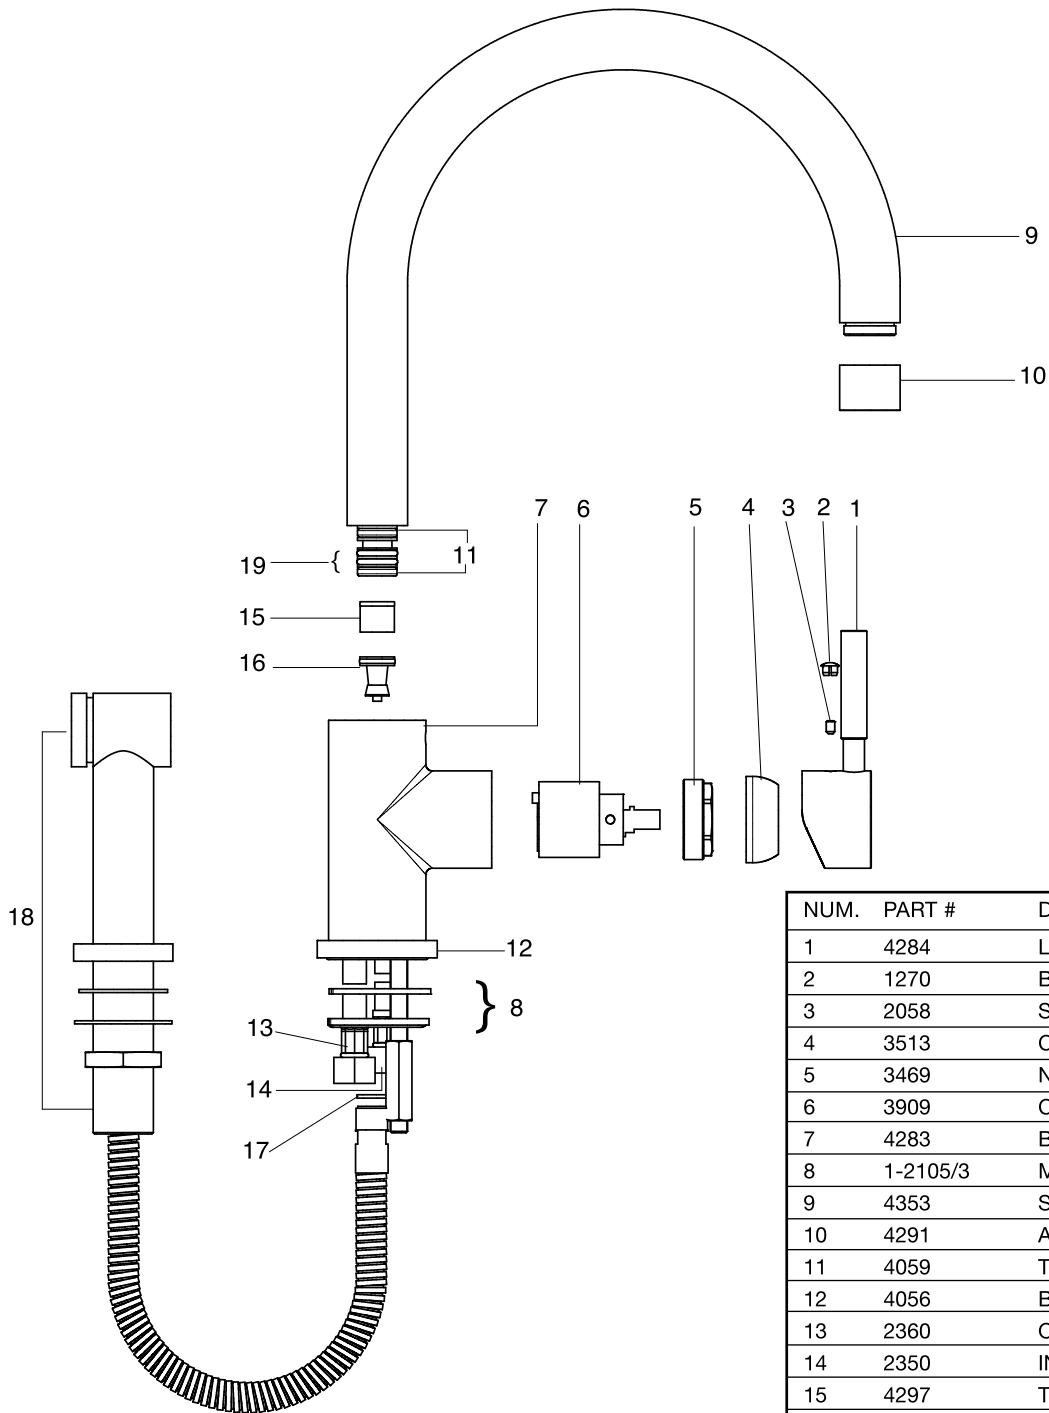

### FEATURES

- Solid brass body
- Ceramic disc cartridge
- Color coded hot & cold supply lines
- Reversible mounting hardware adapts to thick or thin mounting surfaces
- 2.2 G.P.M. flow rate
- Installation in a 1-3/8" hole, side spray in 1-3/8" hole

### PRODUCT SPECIFICATION

Kitchen faucet to include single lever handle with solid brass body, ceramic disc cartridge and side spray. Faucet dimensions to be as follows: Reach: 9"; Spout Height: 7-3/16". Hot and cold supply lines to be color coded. Reversible mounting hardware to adapt to thick or thin mounting surfaces. Kitchen faucet to be BLANCOMERIDIAN™ Single Lever with side spray, Model 157-132-\_\_\_\_\_ in \_\_\_\_\_ finish.

### NOMINAL DIMENSIONS

MODEL	REACH	SPOUT HEIGHT	FAUCET HEIGHT
157-132	9	7-3/16	13-3/4

See next page for exploded parts drawing and parts list.

### MODEL 157-132

NUM.	PART #	DESCRIPTION
1	4284	LEVER
2	1270	BUTTON
3	2058	SCREW
4	3513	CAP
5	3469	NUT
6	3909	CARTRIDGE
7	4283	BODY
8	1-2105/3	MOUNTING NUT ASSY
9	4353	SPOUT
10	4291	AERATOR
11	4059	TEFLON RING
12	4056	BASE
13	2360	OUTLET HOSE
14	2350	INLET HOSES
15	4297	TEFLON RING
16	4296	DIVERTER
17	13.7X10X1.5	FIBER WASHER
18	1-4355	SIDE SPRAY ASSY
19	01102621310	O'RING 2.62X13.1