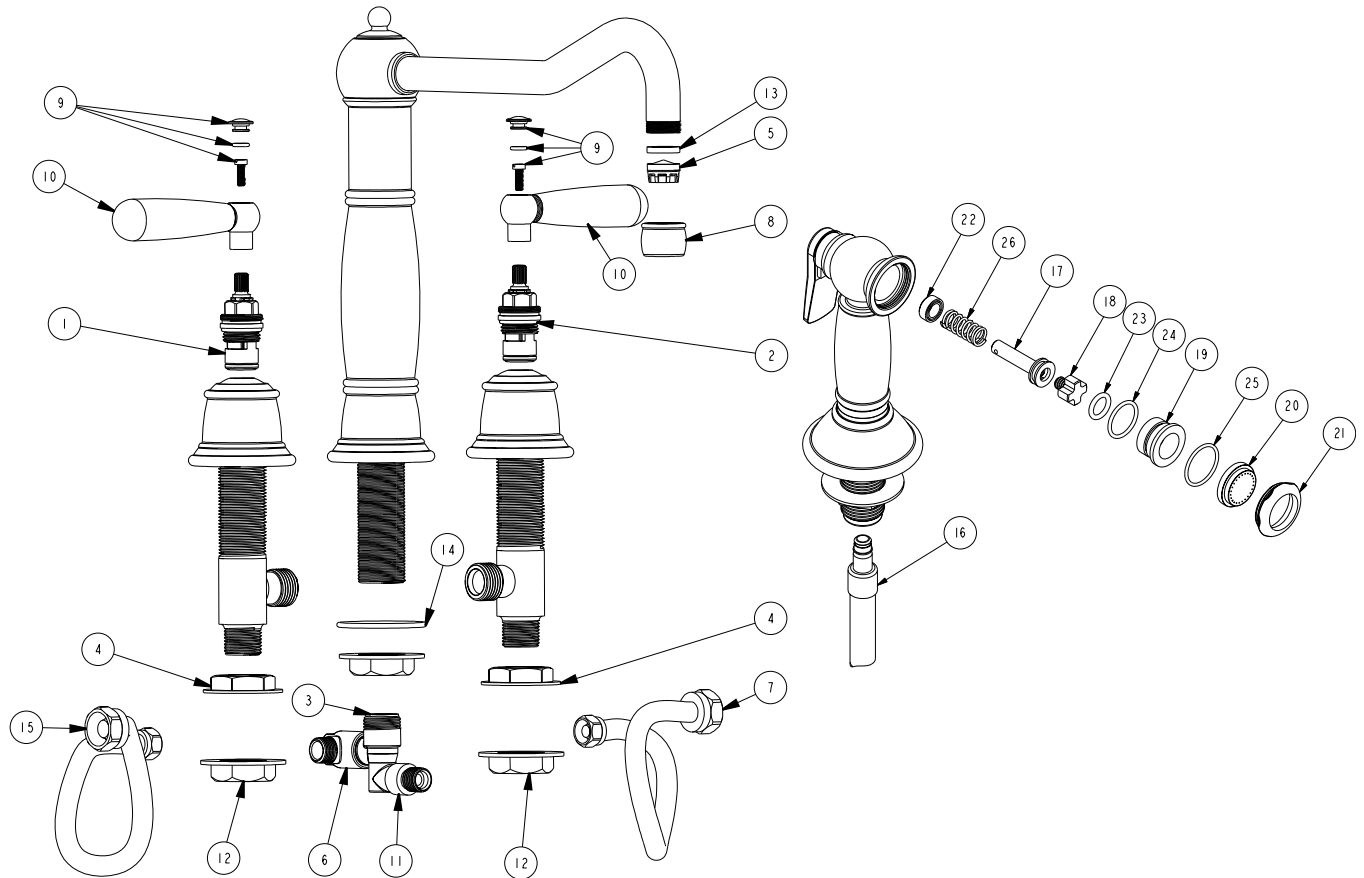

FEATURED MODEL

157-136-ORB BLANCOTERRA™ Widespread with side spray in Oil Rubbed Bronze

ADDITIONAL MODELS

157-136-CR Polished Chrome

157-136-ST Stainless

FEATURES

- Solid brass body and all metal side spray
- Ceramic disc cartridge
- Color coded hot & cold supply lines
- Reversible mounting hardware adapts to thick or thin mounting surfaces
- 2.2 G.P.M. flow rate
- Installation in a 1-3/8" hole, side spray in 1-3/8" hole

PRODUCT SPECIFICATION

Kitchen faucet to include widespread lever handles with solid brass body, ceramic disc cartridge and all metal side spray. Faucet dimensions to be as follows: Reach: 9-11/16"; Spout Height: 7". Hot and cold supply lines to be color coded. Reversible mounting hardware to adapt to thick or thin mounting surfaces. Kitchen faucet to be BLANCOTERRA™ Widespread with side spray, Model 157-136-_____in _____finish.

NUM.	PART #	DESCRIPTION
1	01409	TRANKLE LAV VLV H&C
2	01410	TRANKLE LAV VLV H&C
3	02881	DIVERTER WITH ELBOW
4	14275	NUT
5	14468	AERATOR
6	14585	3 WAY TEE
7	14752	FLEX HOSE
8	19697	AERATOR
9	19748	CAP, O-RING & SCREW
10	19750	TRADITIONAL LEVER
11	20072	HOSE ADAPTER
12	20082	3/4 NUT
13	91390	RUBBER WASHER

NUM.	PART #	DESCRIPTION
14	91794	O-RING
15	14752A	FLEX HOSE
16	02819	FLEX HOSE
17	20074	ACTUATOR
18	20075	ACTUATOR GUIDE
19	20076	SEAL
20	20077	NOZZLE
21	20078	CAP
22	91920	ACTUATOR SEAL
23	91921	O-RING, ACTUATOR
24	91922	O-RING, SEAL
25	91923	O-RING, CAP
26	92251	SPRING