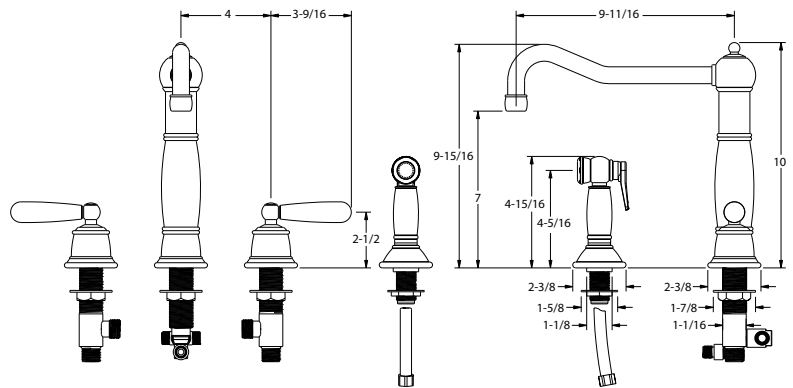

FEATURED MODEL

157-136-ORB BLANCOTERRA™ Widespread with side spray in Oil Rubbed Bronze

ADDITIONAL MODELS

157-136-CR Polished Chrome

157-136-ST Stainless

FEATURES

- Solid brass body and all metal side spray
- Ceramic disc cartridge
- Color coded hot & cold supply lines
- Reversible mounting hardware adapts to thick or thin mounting surfaces
- 2.2 G.P.M. flow rate
- Installation in a 1-3/8" hole, side spray in 1-3/8" hole

PRODUCT SPECIFICATION

Kitchen faucet to include widespread lever handles with solid brass body, ceramic disc cartridge and all metal side spray. Faucet dimensions to be as follows: Reach: 9-11/16"; Spout Height: 7". Hot and cold supply lines to be color coded. Reversible mounting hardware to adapt to thick or thin mounting surfaces. Kitchen faucet to be BLANCOTERRA™ Widespread with side spray, Model 157-136-_____in _____finish.

- Oil Rubbed Bronze 157-136-ORB
- Polished Chrome 157-136-CR
- Stainless 157-136-ST

MODEL 157-136

NOMINAL DIMENSIONS

MODEL	REACH	SPOUT HEIGHT	FAUCET HEIGHT
157-136	9-11/16	7	10

JOB INFORMATION

Job Name: _____