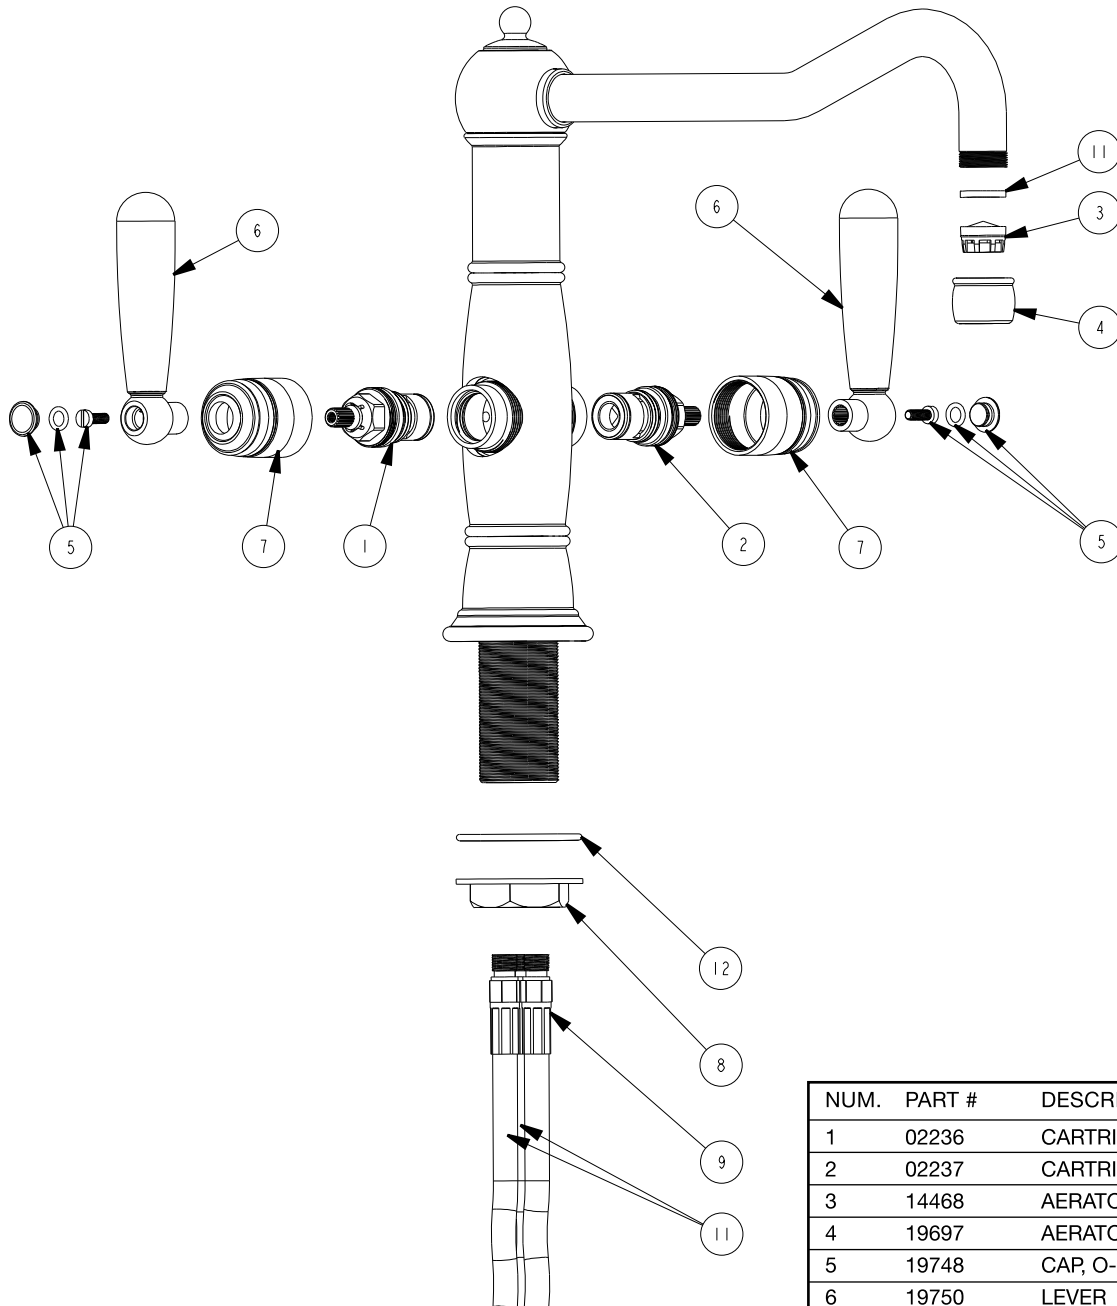

FEATURED MODEL

157-139-ST BLANCOTERRA™ Twin Handle without side spray in Stainless (Satin Nickel)

ADDITIONAL MODELS

157-139-CR Polished Chrome
157-139-ORB Oil Rubbed Bronze

FEATURES

- Solid brass body
- Ceramic disc cartridge
- Color coded hot & cold supply lines
- Reversible mounting hardware adapts to thick or thin mounting surfaces
- 2.2 G.P.M. flow rate
- Installation in a 1-3/8" hole

PRODUCT SPECIFICATION

Kitchen faucet to include twin lever handles with solid brass body and ceramic disc cartridge. Faucet dimensions to be as follows: Reach: 9-11/16"; Spout Height: 7". Hot and cold supply lines to be color coded. Reversible mounting hardware to adapt to thick or thin mounting surfaces. Kitchen faucet to be BLANCOTERRA™ Twin Handle without side spray, Model 157-139-_____ in _____ finish.

- Stainless (Satin Nickel) 157-139-ST
- Polished Chrome 157-139-CR
- Oil Rubbed Bronze 157-139-ORB

MODEL 157-139

NOMINAL DIMENSIONS

MODEL	REACH	SPOUT HEIGHT	FAUCET HEIGHT
157-139	9-11/16	7	10

JOB INFORMATION

MODEL 157-139

NUM.	PART #	DESCRIPTION
1	02236	CARTRIDGE HOT
2	02237	CARTRIDGE COLD
3	14468	AERATOR
4	19697	AERATOR HOUSING
5	19748	CAP, O-RING & SCREW
6	19750	LEVER
7	19772	VALVE COVER
8	20083	NUT
9	20087	FLEX HOSE
10	20190	FLEX HOSE
11	91390	RUBBER WASHER
12	91794	O-RING