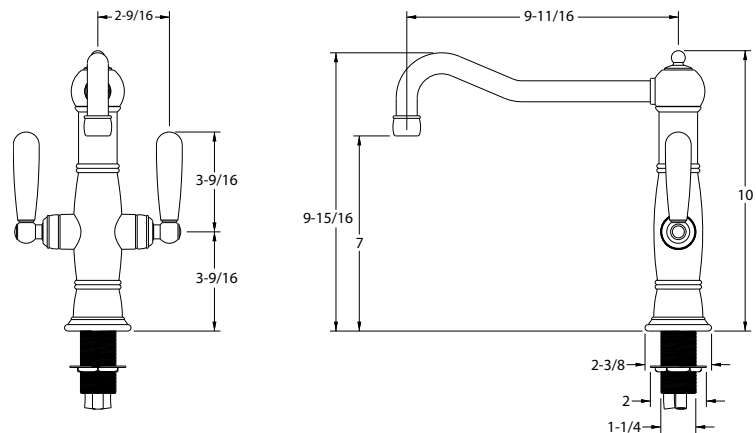

FEATURED MODEL

157-139-ST BLANCOTERRA™ Twin Handle without side spray in Stainless (Satin Nickel)

ADDITIONAL MODELS

157-139-CR Polished Chrome
157-139-ORB Oil Rubbed Bronze

FEATURES

- Solid brass body
- Ceramic disc cartridge
- Color coded hot & cold supply lines
- Reversible mounting hardware adapts to thick or thin mounting surfaces
- 2.2 G.P.M. flow rate
- Installation in a 1-3/8" hole

PRODUCT SPECIFICATION

Kitchen faucet to include twin lever handles with solid brass body and ceramic disc cartridge. Faucet dimensions to be as follows: Reach: 9-11/16"; Spout Height: 7". Hot and cold supply lines to be color coded. Reversible mounting hardware to adapt to thick or thin mounting surfaces. Kitchen faucet to be BLANCOTERRA™ Twin Handle without side spray, Model 157-139-_____ in _____ finish.

- Stainless (Satin Nickel) 157-139-ST
- Polished Chrome 157-139-CR
- Oil Rubbed Bronze 157-139-ORB

MODEL 157-139

NOMINAL DIMENSIONS

MODEL	REACH	SPOUT HEIGHT	FAUCET HEIGHT
157-139	9-11/16	7	10

JOB INFORMATION