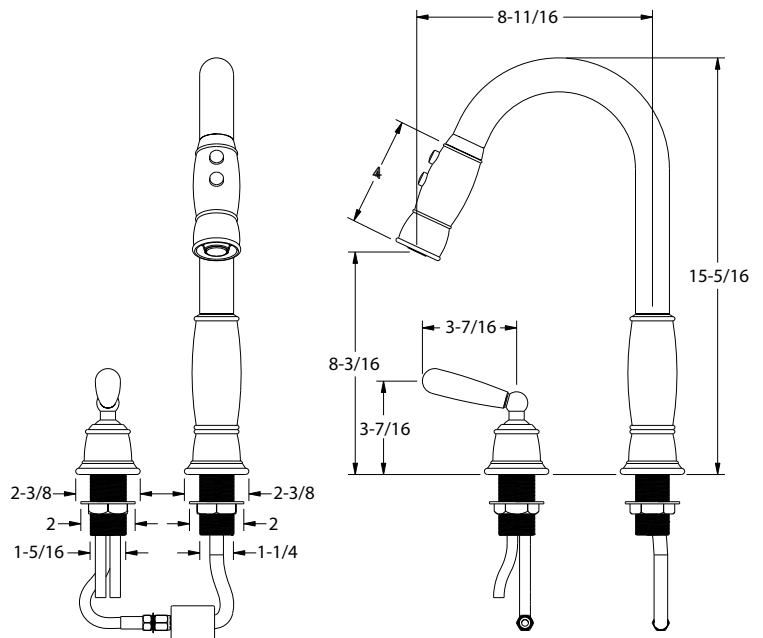

PRODUCT SPECIFICATION

Kitchen faucet to include remote single lever handle with solid brass body, ceramic disc cartridge and all metal pulldown spray. Faucet dimensions to be as follows: Reach: 8-1/2"; Spout Height: 8-9/16". Hot and cold supply lines to be color coded. Reversible mounting hardware to adapt to thick or thin mounting surfaces. Kitchen faucet to be BLANCOTERRA™ Remote Single Lever with pulldown spray, Model 157-155-_____ in _____ finish.

- Stainless 157-155-ST
- Polished Chrome 157-155-CR
- Oil Rubbed Bronze 157-155-ORB

MODEL 157-155

NOMINAL DIMENSIONS

| MODEL | REACH | SPOUT HEIGHT | FAUCET HEIGHT |
|---------|-------|--------------|---------------|
| 157-155 | 8-1/2 | 8-9/16 | 15-15/16 |

BLANCOTERRA™ REMOTE SINGLE LEVER

MODEL 157-155

| NUM. | PART # | DESCRIPTION |
|------|--------|----------------------|
| 1 | 01221 | PULL DOWN SPRAYER |
| 2 | 01276 | CARTRIDGE |
| 3 | 15108 | WASHER |
| 4 | 19748 | CAP, O'RING, SCREW |
| 5 | 19750 | TRADITIONAL LEVER |
| 6 | 19860 | EXT CONTROL VALVE |
| 7 | 19861 | TRAD HANDLE ESC |
| 8 | 19879 | EXT CONTROL SHANK |
| 9 | 20083 | 1-1/4"-NUT, THICK |
| 10 | 20087 | FLEX HOSE |
| 11 | 20088 | PULL DOWN KITCH HOSE |
| 12 | 20089 | WEIGHT |
| 13 | 20190 | FLEX HOSE |
| 14 | 20206 | UPPER NUT |
| 15 | 20207 | CARTRIDGE NUT |
| 16 | 91121 | SPOUT SWIVEL WASHER |
| 17 | 91347 | O'RING |
| 18 | 91648 | PULL DOWN SPRAY SEAT |
| 19 | 91794 | O'RING |
| 20 | 91925 | SPOUT SWIVEL BEARING |