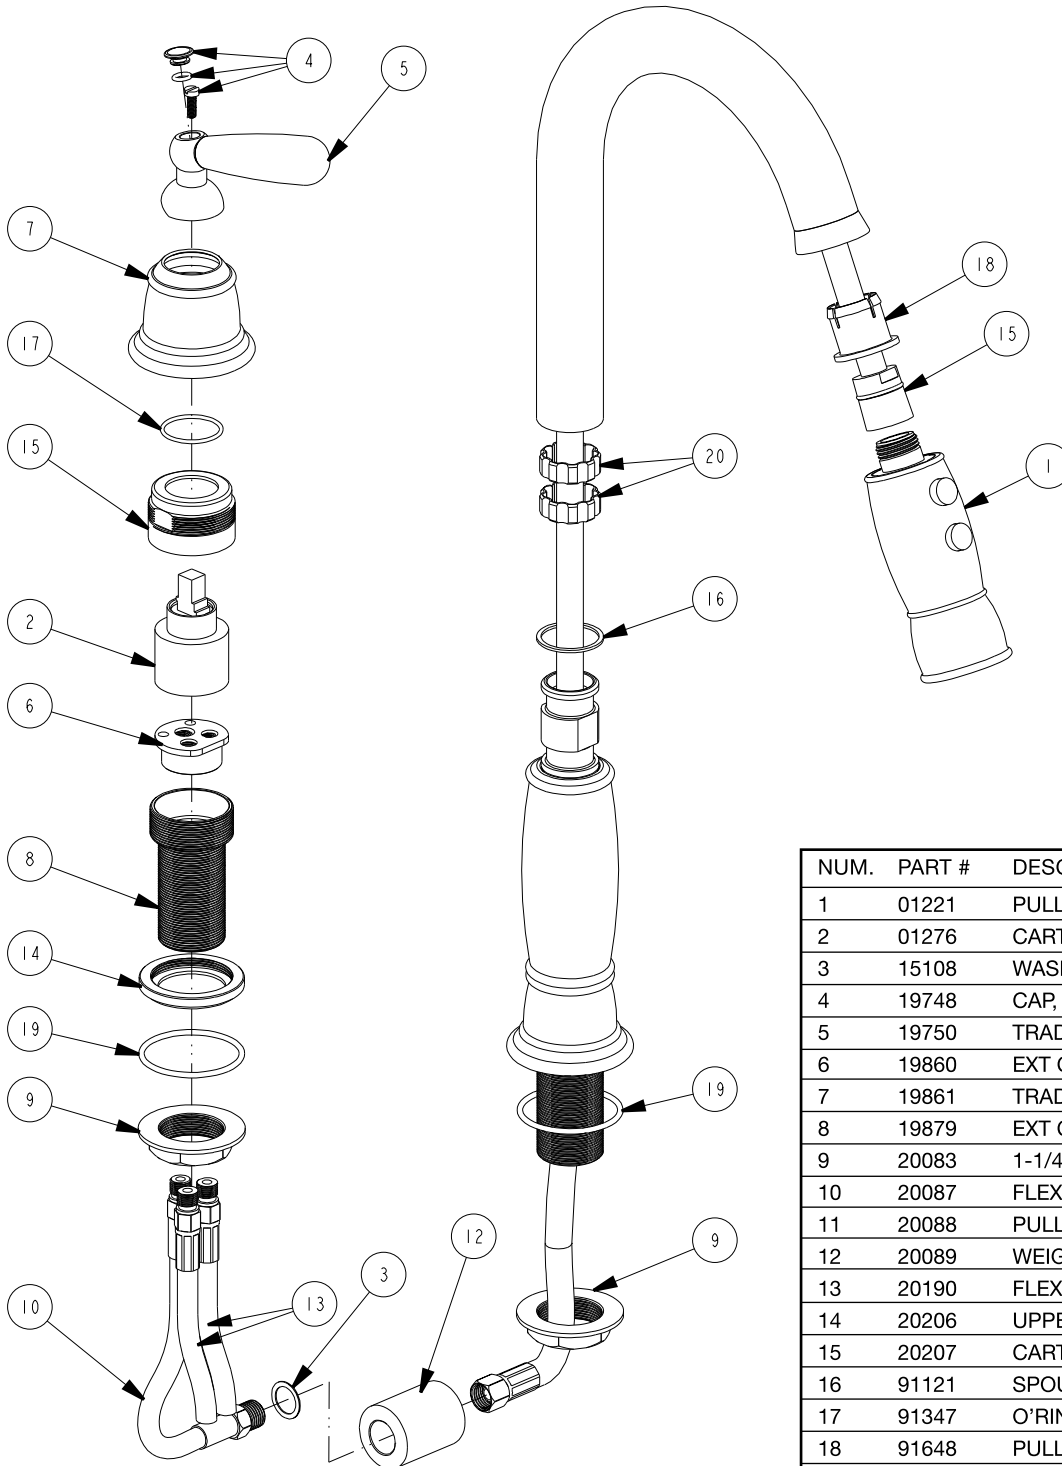

PRODUCT SPECIFICATION

Kitchen faucet to include remote single lever handle with solid brass body, ceramic disc cartridge and all metal pulldown spray. Faucet dimensions to be as follows: Reach: 8-1/2"; Spout Height: 8-9/16". Hot and cold supply lines to be color coded. Reversible mounting hardware to adapt to thick or thin mounting surfaces. Kitchen faucet to be BLANCOTERRA™ Remote Single Lever with pulldown spray, Model 157-155-_____ in _____ finish.

- Stainless 157-155-ST
- Polished Chrome 157-155-CR
- Oil Rubbed Bronze 157-155-ORB

MODEL 157-155

NOMINAL DIMENSIONS

| MODEL | REACH | SPOUT HEIGHT | FAUCET HEIGHT |
|---------|-------|--------------|---------------|
| 157-155 | 8-1/2 | 8-9/16 | 15-15/16 |

BLANCOTERRA™ REMOTE SINGLE LEVER

MODEL 157-155

| NUM. | PART # | DESCRIPTION |
|------|--------|----------------------|
| 1 | 01221 | PULL DOWN SPRAYER |
| 2 | 01276 | CARTRIDGE |
| 3 | 15108 | WASHER |
| 4 | 19748 | CAP, O'RING, SCREW |
| 5 | 19750 | TRADITIONAL LEVER |
| 6 | 19860 | EXT CONTROL VALVE |
| 7 | 19861 | TRAD HANDLE ESC |
| 8 | 19879 | EXT CONTROL SHANK |
| 9 | 20083 | 1-1/4"-NUT, THICK |
| 10 | 20087 | FLEX HOSE |
| 11 | 20088 | PULL DOWN KITCH HOSE |
| 12 | 20089 | WEIGHT |
| 13 | 20190 | FLEX HOSE |
| 14 | 20206 | UPPER NUT |
| 15 | 20207 | CARTRIDGE NUT |
| 16 | 91121 | SPOUT SWIVEL WASHER |
| 17 | 91347 | O'RING |
| 18 | 91648 | PULL DOWN SPRAY SEAT |
| 19 | 91794 | O'RING |
| 20 | 91925 | SPOUT SWIVEL BEARING |