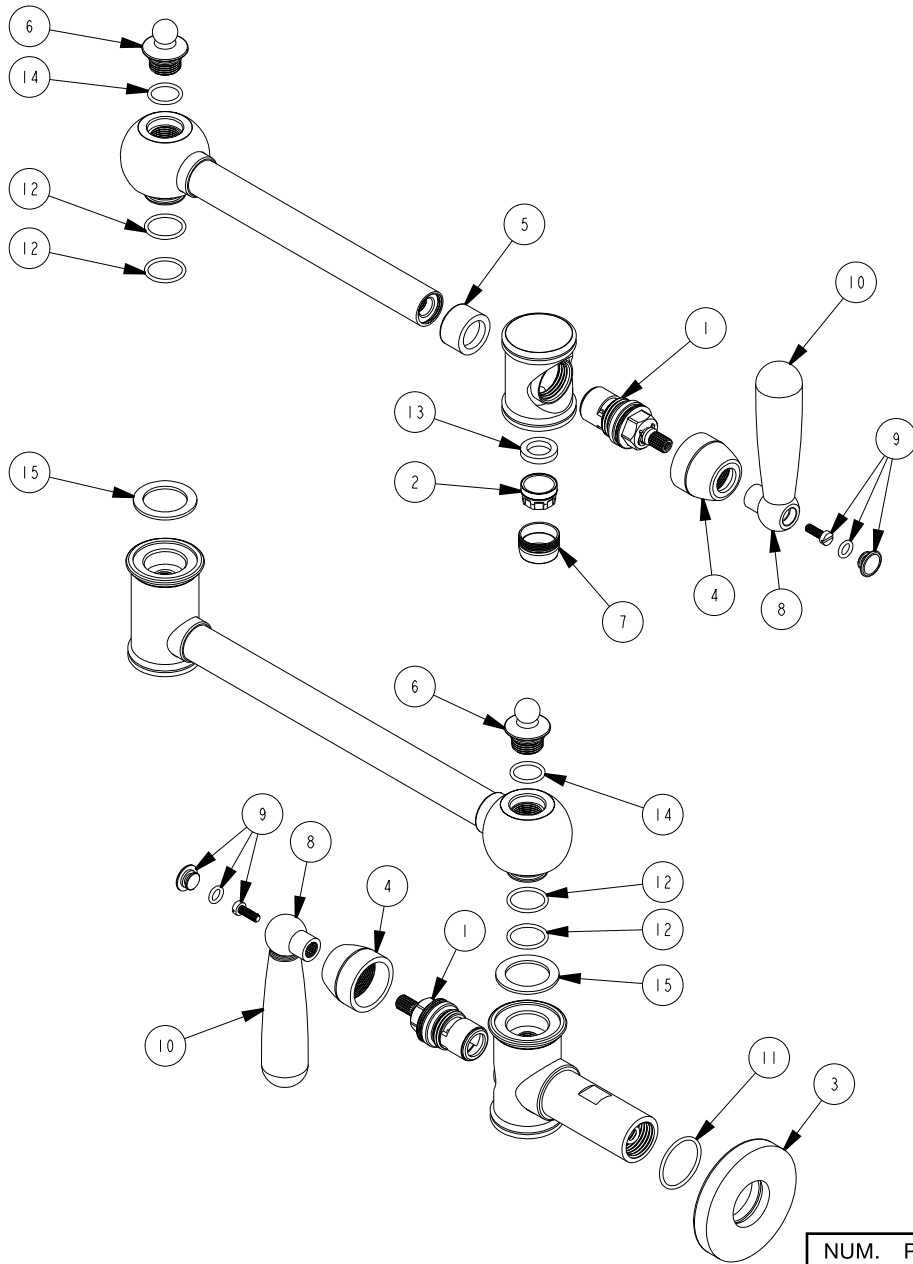

### FEATURES

- Solid brass body
- Ceramic disc cartridge
- Reversible mounting hardware adapts to thick or thin mounting surfaces
- 2.2 G.P.M. flow rate
- Installation in a 1-3/8" hole

### NOMINAL DIMENSIONS

MODEL	REACH
157-160	20-1/8

### JOB INFORMATION

Job Name: \_\_\_\_\_

Contact: \_\_\_\_\_

Date Specified: \_\_\_\_\_

Specifier: \_\_\_\_\_

Contractor: \_\_\_\_\_

See next page for exploded parts drawing and parts list.

**BLANCO AMERICA**  
**800.451.5782**  
**www.blancoamerica.com**

### MODEL 157-160

NUM.	PART #	DESCRIPTION
1	02223	20 PT 1/2" CARTRIDGE
2	14468	NEOPEARL AERATOR
3	19048	FLANGE, MOUNTING
4	19600	VALVE BONNET
5	19603	TUBE SLEEVE
6	19608	TOP BUTTON

NUM.	PART #	DESCRIPTION
7	19615	AERATOR HOUSING
8	19747	BLANCO TRAD LEVER HUB
9	19748	CAP, O'RING, SCREW
10	19750	BLANCO TRAD LEVER
11	91061	O'RING, AS-568-022
12	91331	O'RING, AS-568-017
13	91390	WASHER, AERATOR
14	91504	O'RING, AS-568-015
15	91639	WEAR WASHER