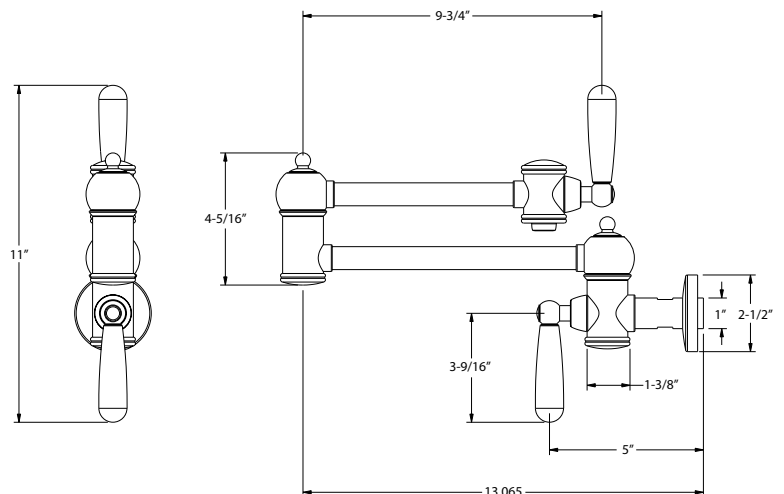

### FEATURES

- Solid brass body
- Ceramic disc cartridge
- Reversible mounting hardware adapts to thick or thin mounting surfaces
- 2.2 G.P.M. flow rate
- Installation in a 1-3/8" hole

### PRODUCT SPECIFICATION

Kitchen wall mounted pot filler faucet to include dual lever handles with solid brass body and ceramic disc cartridge. Faucet dimensions to be as follows: Reach: 20-1/8". Reversible mounting hardware to adapt to thick or thin mounting surfaces. Kitchen faucet to be BLANCOTERRA™ Wall Mounted Pot Filler, Model 157-160-\_\_\_\_ in \_\_\_\_\_ finish.

### NOMINAL DIMENSIONS

MODEL	REACH
157-160	20-1/8