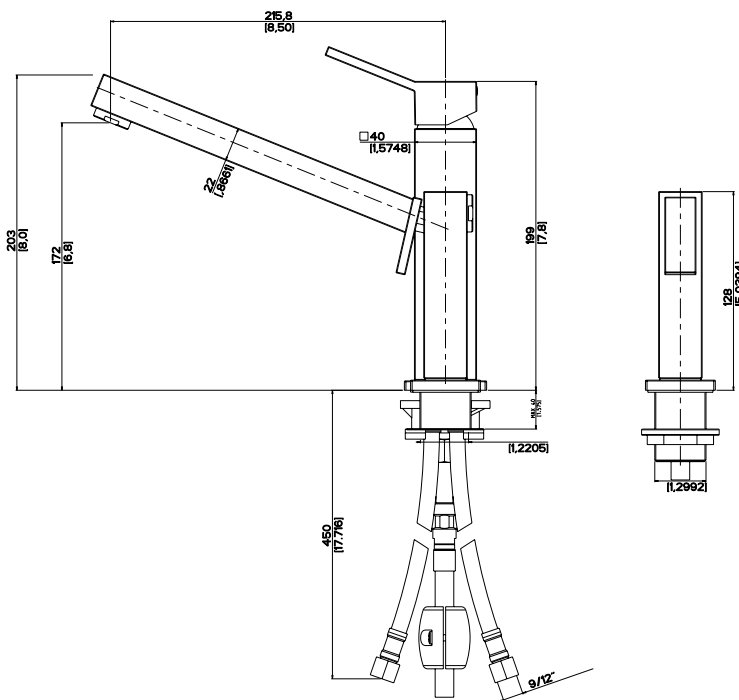

FEATURES

- Solid brass body (chrome) and all metal side spray
- Solid stainless steel (AISI 304)
- Ceramic disc cartridge
- Color coded hot & cold supply lines
- Maximum 2.2 G.P.M. flow rate
- Installation in a 1-3/8" hole, side spray in 1-3/8" hole

PRODUCT SPECIFICATION

Kitchen faucet to include single lever handle and solid stainless steel body, ceramic disc cartridge and all metal side spray. Faucet dimensions to be as follows: Reach: 8-1/2"; Spout Height: 6-3/4", and Faucet Height: 1-3/4". Hot and cold supply lines to be color coded. Kitchen faucet to be BLANCOQUADRIS™ Single Lever with side spray, Model 157-170-_____ in _____ finish.

Polished Chrome 157-170-CR

Solid Stainless Steel 157-170-ST

MODEL 157-170

NOMINAL DIMENSIONS

MODEL	REACH	SPOUT HEIGHT	FAUCET HEIGHT
157-170	8-1/2	6-3/4	7-3/4

JOB INFORMATION

Job Name: _____

Contact: _____

Date Specified: _____

Specifier: _____

Contractor: _____

See next page for exploded parts drawing and parts list.

BLANCO AMERICA
800.451.5782
www.blancoamerica.com

BLANCOQUADRIS™ SINGLE LEVER

MODEL 157-170

NUM.	PART #	DESCRIPTION
1	500330	COPPER WASHER
2	500350	GRUB SCREW
3	550219	GRUB SCREW
4	511712	CONNECTION STEM
5	400186	O-RING
6	410146	FIXING SPACER
7	400310	WASHER
8	650287	CARTRIDGE
9	105188	QUADRIS SS INNER BODY
10	105190	CHR QUADRIS OUTER BODY
11	162051	CHR QUADRIS SPOUT
12	400536	HOSTAFORM RING
13	400610	O-RING
14	400611	LIBS O-RING
15	400634	O-RING
16	411084	SS NON RETURN VALVE
17	500707	PIN
18	500928	BRASS SPOUT UNION
19	500929	STAINLESS STEEL SEEGER
20	515163	CONNECTION NUT
21	515274	CARTRIDGE NUT
22	515601	CHROME CART. COVER
23	515603	BASE RING
24	515606	CHROME FAUCET BASE
25	531099	CHROME QUADRIS LEVER
26	604310	MALE AERATOR
27	603989	FIXING KIT
28	604289	SS W/ HODER & BASE
29	604293	NYLON SS BRAID FLEX HOSE
30	670269	SS BRAID FLEX HOSE RED
31	670270	SS BRAID FLEX HOSE BLUE
32	410544	CHROME ABS COVER
33	512362	COUNTERWEIGHT