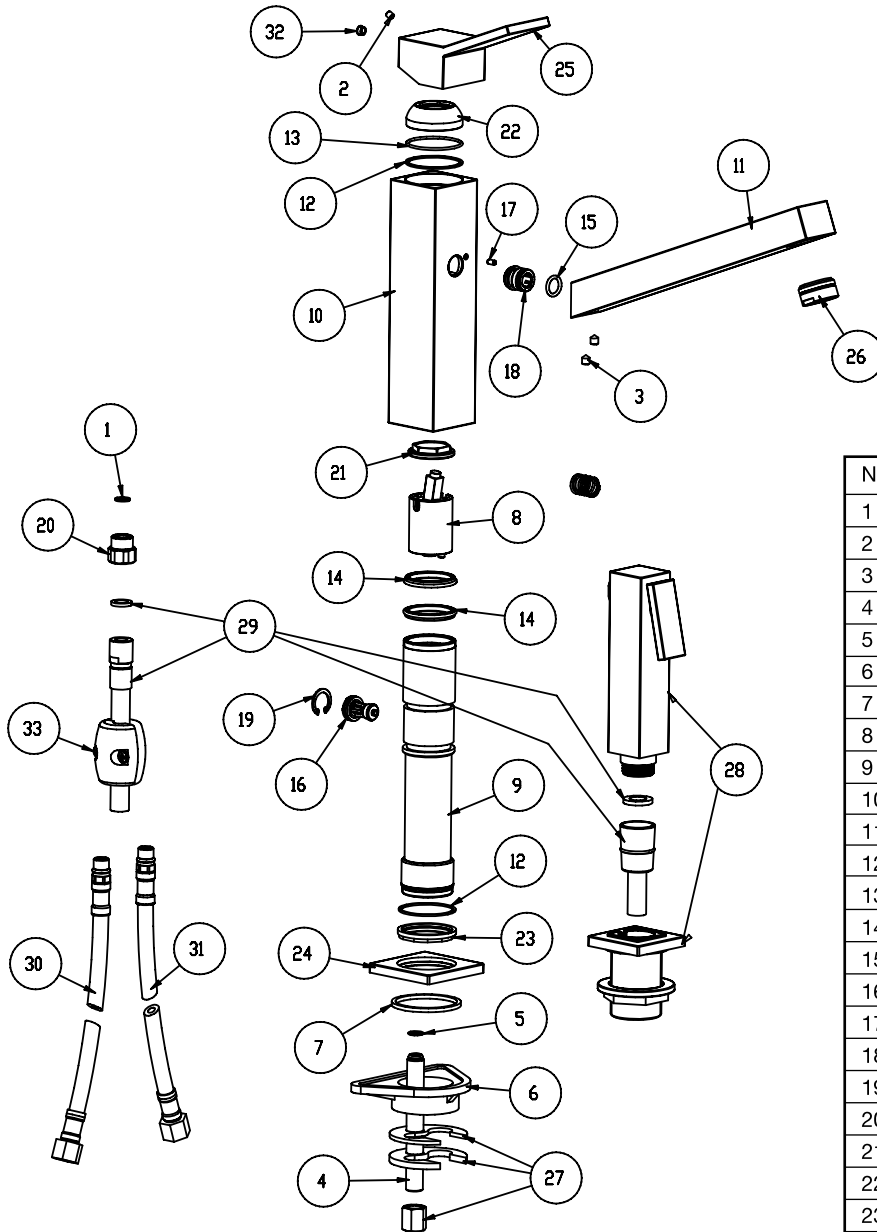

FEATURED MODEL

157-170-ST BLANCOQUADRIS™ Single Lever with side spray in Solid Stainless Steel

Please note: the Quadris stainless steel model features real stainless steel (AISI 304).

ADDITIONAL MODELS

157-170-CR Polished Chrome

FEATURES

- Solid brass body (chrome) and all metal side spray
- Solid stainless steel (AISI 304)
- Ceramic disc cartridge
- Color coded hot & cold supply lines
- Maximum 2.2 G.P.M. flow rate
- Installation in a 1-3/8" hole, side spray in 1-3/8" hole

PRODUCT SPECIFICATION

Kitchen faucet to include single lever handle and solid stainless steel body, ceramic disc cartridge and all metal side spray. Faucet dimensions to be as follows: Reach: 8-1/2"; Spout Height: 6-3/4", and Faucet Height: 1-3/4". Hot and cold supply lines to be color coded. Kitchen faucet to be BLANCOQUADRIS™ Single Lever with side spray, Model 157-170-_____ in _____ finish.

Date Specified: _____

Specifier: _____

Contractor: _____

See next page for exploded parts drawing and parts list.

BLANCO AMERICA
800.451.5782
www.blancoamerica.com

BLANCOQUADRIS™ SINGLE LEVER

MODEL 157-170

NUM.	PART #	DESCRIPTION
1	500330	COPPER WASHER
2	500350	GRUB SCREW
3	550219	GRUB SCREW
4	511712	CONNECTION STEM
5	400186	O-RING
6	410146	FIXING SPACER
7	400310	WASHER
8	650287	CARTRIDGE
9	105188	QUADRIS SS INNER BODY
10	105190	CHR QUADRIS OUTER BODY
11	162051	CHR QUADRIS SPOUT
12	400536	HOSTAFORM RING
13	400610	O-RING
14	400611	LIBS O-RING
15	400634	O-RING
16	411084	SS NON RETURN VALVE
17	500707	PIN
18	500928	BRASS SPOUT UNION
19	500929	STAINLESS STEEL SEEGER
20	515163	CONNECTION NUT
21	515274	CARTRIDGE NUT
22	515601	CHROME CART. COVER
23	515603	BASE RING
24	515606	CHROME FAUCET BASE
25	531099	CHROME QUADRIS LEVER
26	604310	MALE AERATOR
27	603989	FIXING KIT
28	604289	SS W/ HODER & BASE
29	604293	NYLON SS BRAID FLEX HOSE
30	670269	SS BRAID FLEX HOSE RED
31	670270	SS BRAID FLEX HOSE BLUE
32	410544	CHROME ABS COVER
33	512362	COUNTERWEIGHT