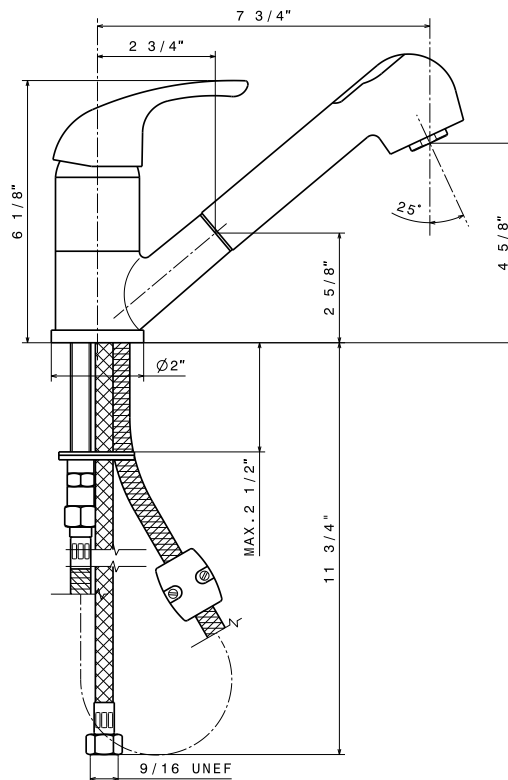

### FEATURES

- Solid brass body with pull-out spray
- Ceramic disc cartridge
- Color coded hot & cold supply lines
- Durable spiral flexible pull-out spray hose
- Maximum 2.2 G.P.M. flow rate
- Installation in a 1-3/8" hole

### PRODUCT SPECIFICATION

Kitchen faucet to include lever handle and pull-out spray, with solid brass body and ceramic disc cartridge. Faucet dimensions to be as follows: Reach: 7-3/4"; Spout Height: 4-5/8" and Faucet Height: 6-1/8". Hot and cold supply lines to be color coded. Kitchen faucet to be BLANCOTORINO, Jr.™, Model 157-184-\_\_\_\_\_ in \_\_\_\_\_ finish.

### NOMINAL DIMENSIONS

MODEL	REACH	SPOUT HEIGHT	FAUCET HEIGHT
157-184	7-3/4	4-5/8	6-1/8

See next page for exploded parts drawing and parts list.