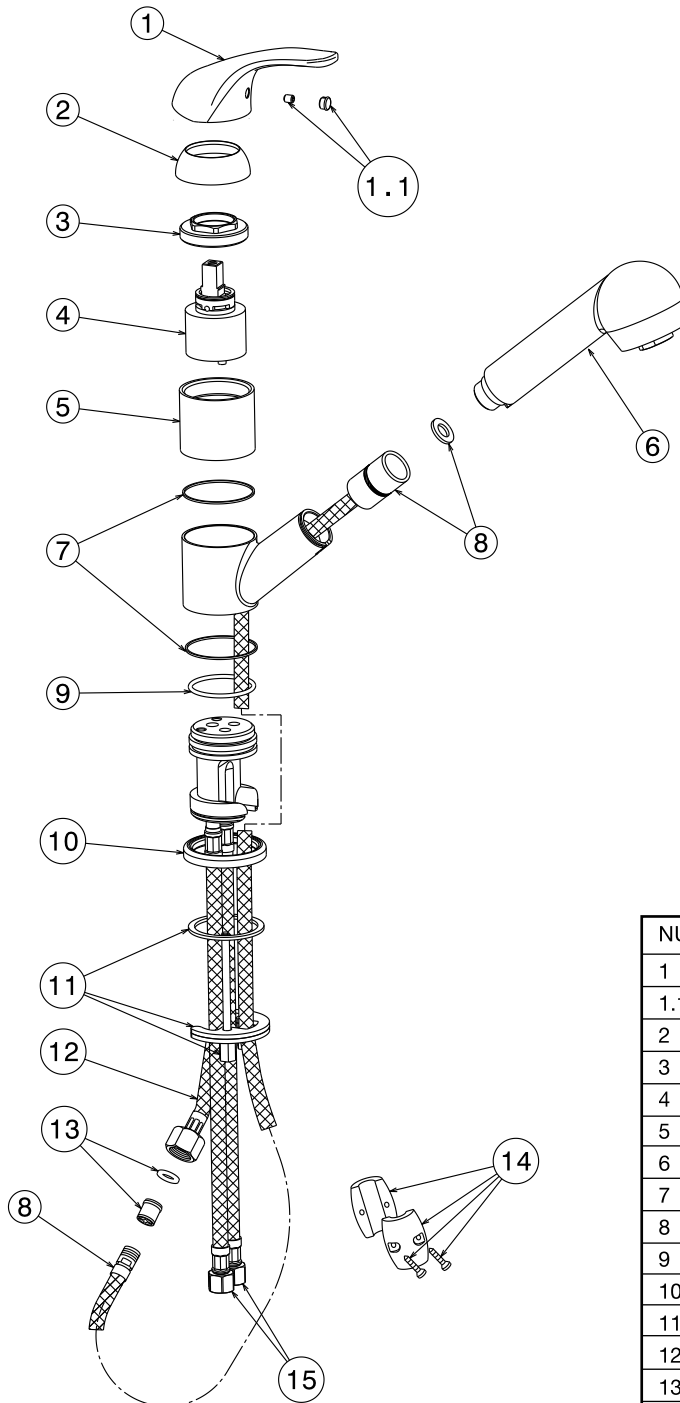

### FEATURES

- Solid brass body with pull-out spray
- Ceramic disc cartridge
- Color coded hot & cold supply lines
- Durable spiral flexible pull-out spray hose
- Maximum 2.2 G.P.M. flow rate
- Installation in a 1-3/8" hole

### PRODUCT SPECIFICATION

Kitchen faucet to include lever handle and pull-out spray, with solid brass body and ceramic disc cartridge. Faucet dimensions to be as follows: Reach: 7-3/4"; Spout Height: 4-5/8" and Faucet Height: 6-1/8". Hot and cold supply lines to be color coded. Kitchen faucet to be BLANCOTORINO, Jr.™, Model 157-184-\_\_\_\_\_ in \_\_\_\_\_ finish.

### NOMINAL DIMENSIONS

MODEL	REACH	SPOUT HEIGHT	FAUCET HEIGHT
157-184	7-3/4	4-5/8	6-1/8

See next page for exploded parts drawing and parts list.

### BLANCOTORINO, Jr.™ MODEL 157-184

NUM.	PART #	DESCRIPTION
1	16339	LEVER
1.1	16309	SCREW+CAP FOR LEVER
2	16319	LOCK NUT COVER
3	16317	CARTRIDGE LOCK NUT
4	16318	CARTRIDGE
5	13202	BUSH
6	16323	SPRAY HEAD
7	13204	PLASTIC RINGS FOR SPOUT
8	15120	SPRAY FLEXI-HOSE
9	10987	O-RING
10	13205	BASE
11	12351	MOUNTING SET
12	15052	SPRAY FLEXI-HOSE
13	15710	NO-RETURN VALVE
14	11960	WEIGHT
15	15051	FLEXI-HOSES