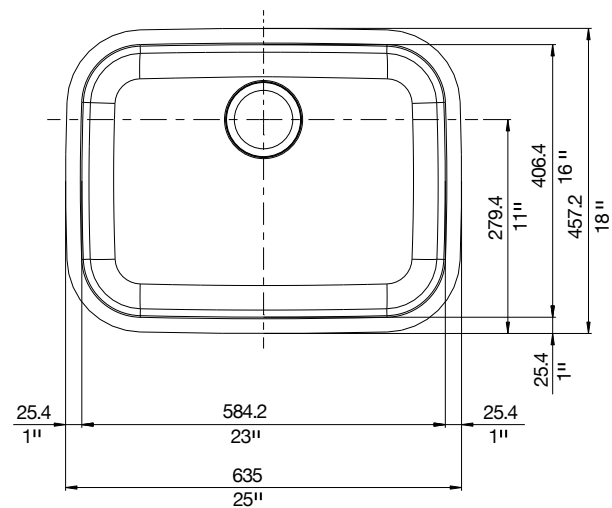

FEATURED MODEL

441025 8" bowl depth

ADDITIONAL MODELS

441024 Super Single Bowl

441026 Bar Single Bowl

FEATURES

- 18 gauge, 304 series stainless steel
- 18/10 chrome/nickel content
- Refined Brushed Finish (RBF)
- Easy to install in standard 25" countertop
- Rear drain placement

PRODUCT SPECIFICATION

Undermount sink to be single bowl design, 25" in length and 18" in front-to-back depth. Sink to be made from 18 gauge, 304 series stainless steel, with 18/10 chrome/nickel content and long-lasting, easy-to-clean, Refined Brushed Finish. Sink to feature rear drain placement. Sink to be Blanco Model 441025 with bowl depth of 8".

NOMINAL DIMENSIONS

MODEL 441025

MODEL	OVERALL	BOWL DEPTH	DRAIN DIAMETER
441025	25 x 18	8	3-1/2

DXF cutout templates available on our web site.

JOB INFORMATION

Job Name: _____

Contact: _____

Date Specified: _____