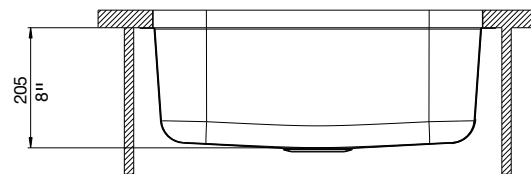

FEATURED MODEL

441025 8" bowl depth

ADDITIONAL MODELS

441024 Super Single Bowl

441026 Bar Single Bowl

FEATURES

- 18 gauge, 304 series stainless steel
- 18/10 chrome/nickel content
- Refined Brushed Finish (RBF)
- Easy to install in standard 25" countertop
- Rear drain placement

PRODUCT SPECIFICATION

Undermount sink to be single bowl design, 25" in length and 18" in front-to-back depth. Sink to be made from 18 gauge, 304 series stainless steel, with 18/10 chrome/nickel content and long-lasting, easy-to-clean, Refined Brushed Finish. Sink to feature rear drain placement. Sink to be Blanco Model 441025 with bowl depth of 8".

NOMINAL DIMENSIONS

MODEL 441025

MODEL	OVERALL	BOWL DEPTH	DRAIN DIAMETER
441025	25 x 18	8	3-1/2

DXF cutout templates available on our web site.

JOB INFORMATION

Job Name: _____

Contact: _____

Date Specified: _____