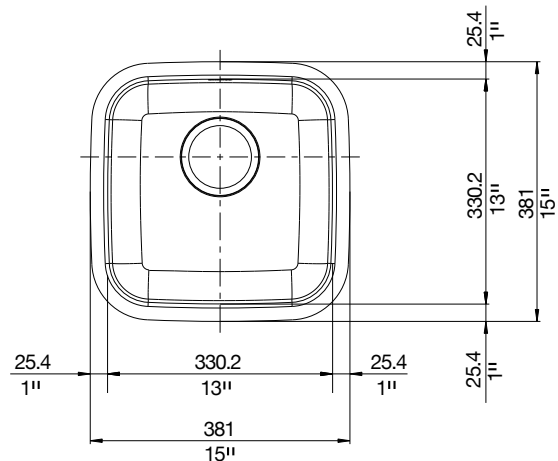

FEATURED MODEL

441026 6-1/2" bowl depth

ADDITIONAL MODELS

441024 Super Single Bowl

441025 Medium Single Bowl

FEATURES

- 18 gauge, 304 series stainless steel
- 18/10 chrome/nickel content
- Refined Brushed Finish (RBF)
- Rear drain placement

PRODUCT SPECIFICATION

Undermount sink to be single bowl design, 15" in length and 15" in front-to-back depth. Sink to be made from 18 gauge, 304 series stainless steel, with 18/10 chrome/nickel content and long-lasting, easy-to-clean, Refined Brushed Finish. Sink to feature rear drain placement. Sink to be Blanco Model 441026 with bowl depth of 6-1/2".

NOMINAL DIMENSIONS

MODEL 441026

MODEL	OVERALL	BOWL DEPTH	DRAIN DIAMETER
441026	15 x 15	6-1/2	3-1/2

DXF cutout templates available on our web site.

JOB INFORMATION

Job Name: _____

Contact: _____

Date Specified: _____