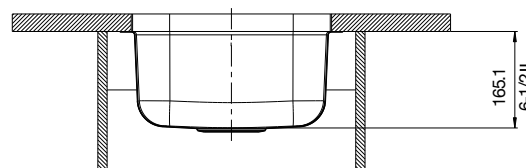

PRODUCT SPECIFICATION

Undermount sink to be single bowl design, 15" in length and 15" in front-to-back depth. Sink to be made from 18 gauge, 304 series stainless steel, with 18/10 chrome/nickel content and long-lasting, easy-to-clean, Refined Brushed Finish. Sink to feature rear drain placement. Sink to be Blanco Model 441026 with bowl depth of 6-1/2".

NOMINAL DIMENSIONS

MODEL 441026

MODEL	OVERALL	BOWL DEPTH	DRAIN DIAMETER
441026	15 x 15	6-1/2	3-1/2

DXF cutout templates available on our web site.

JOB INFORMATION

Job Name: _____

Contact: _____

Date Specified: _____