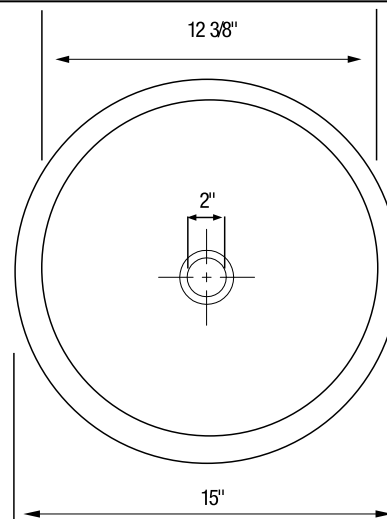

PRODUCT SPECIFICATION

Drop-in sink to be bar sink design, 15" in diameter. Sink to be made from 18 gauge, 304 series stainless steel, with 18/10 chrome/nickel content. Sink to be Blanco (choose one)

- Model 500-312-BR
- Model 500-312-SF
- Model 500-312-PS

with bowl depth of 6".

- P.V.D. Brass 500-312-BR
- Stainless Steel • Satin Finish 500-312-SF
- Stainless Steel • Polished Finish 500-312-PS

MODEL 500-312

NOMINAL DIMENSIONS

MODEL	OVERALL	CUTOUT SIZE	BOWL DEPTH	DRAIN DIAMETER
500-312	15 diameter circle	13-1/2 diameter circle	6	2