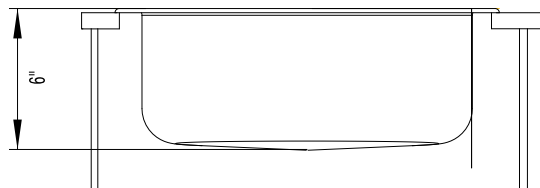

PRODUCT SPECIFICATION

Drop-in sink to be bar sink design, 15" in diameter. Sink to be made from 18 gauge, 304 series stainless steel, with 18/10 chrome/nickel content. Sink to be Blanco (choose one)

- Model 500-312-BR
- Model 500-312-SF
- Model 500-312-PS

with bowl depth of 6".

- P.V.D. Brass 500-312-BR
- Stainless Steel • Satin Finish 500-312-SF
- Stainless Steel • Polished Finish 500-312-PS

MODEL 500-312

NOMINAL DIMENSIONS

MODEL	OVERALL	CUTOUT SIZE	BOWL DEPTH	DRAIN DIAMETER
500-312	15 diameter circle	13-1/2 diameter circle	6	2