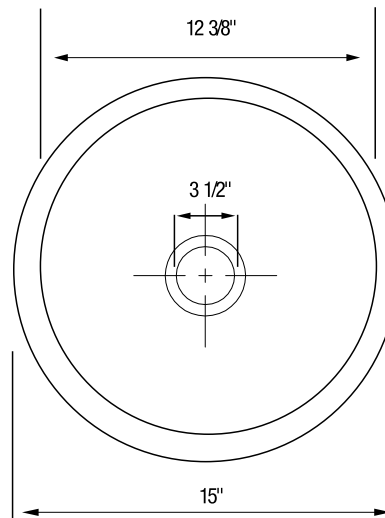

PRODUCT SPECIFICATION

Drop-in sink to be bar sink design, 15" in diameter. Sink to be made from 18 gauge, 304 series stainless steel, with 18/10 chrome/nickel content. Sink to be Blanco (choose one)

- Model 500-313-BR
- Model 500-313-SF
- Model 500-313-PS

with bowl depth of 6".

- P.V.D. Brass 500-313-BR
- Stainless Steel • Satin Finish 500-313-SF
- Stainless Steel • Polished Finish 500-313-PS

MODEL 500-313

NOMINAL DIMENSIONS

MODEL	OVERALL	CUTOUT SIZE	BOWL DEPTH	DRAIN DIAMETER
500-313	15 diameter circle	13-1/2 diameter circle	6	3-1/2