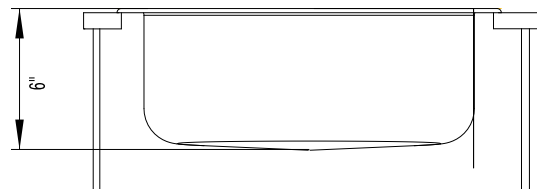

PRODUCT SPECIFICATION

Drop-in sink to be bar sink design, 15" in diameter. Sink to be made from 18 gauge, 304 series stainless steel, with 18/10 chrome/nickel content. Sink to be Blanco (choose one)

- Model 500-313-BR
- Model 500-313-SF
- Model 500-313-PS

with bowl depth of 6".

- P.V.D. Brass 500-313-BR
- Stainless Steel • Satin Finish 500-313-SF
- Stainless Steel • Polished Finish 500-313-PS

MODEL 500-313

NOMINAL DIMENSIONS

MODEL	OVERALL	CUTOUT SIZE	BOWL DEPTH	DRAIN DIAMETER
500-313	15 diameter circle	13-1/2 diameter circle	6	3-1/2