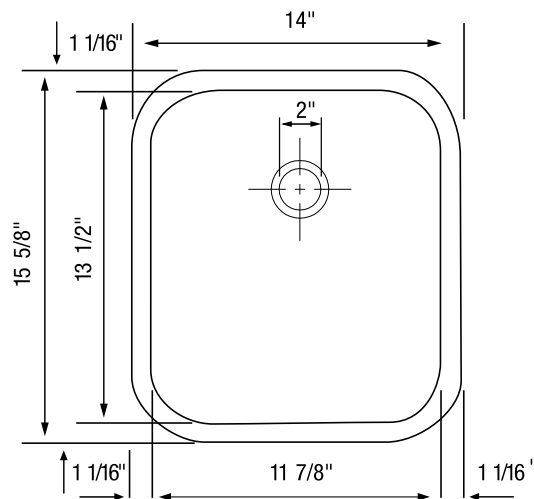

### FEATURES

- 18 gauge, 304 series stainless steel
- 18/10 chrome/nickel content
- Self-rimming bowl can also be undermounted
- 2-3/4 cut out corner radius

### PRODUCT SPECIFICATION

Drop-in sink to be bar sink design, 14" in length and 15-5/8" in front-to-back depth. Sink to be made from 18 gauge, 304 series stainless steel, with 18/10 chrome/nickel content. Sink to be Blanco (choose one)

- Model 500-340-BR
- Model 500-340-SF
- Model 500-340-PS

with bowl depth of 5-1/2".

- P.V.D. Brass 500-340-BR
- Stainless Steel • Satin Finish 500-340-SF
- Stainless Steel • Polished Finish 500-340-PS

MODEL 500-340

### NOMINAL DIMENSIONS

MODEL	OVERALL	CUTOUT SIZE	BOWL DEPTH	DRAIN DIAMETER
500-340	15-5/8 x 14	12-3/4 x 14	5-1/2	2