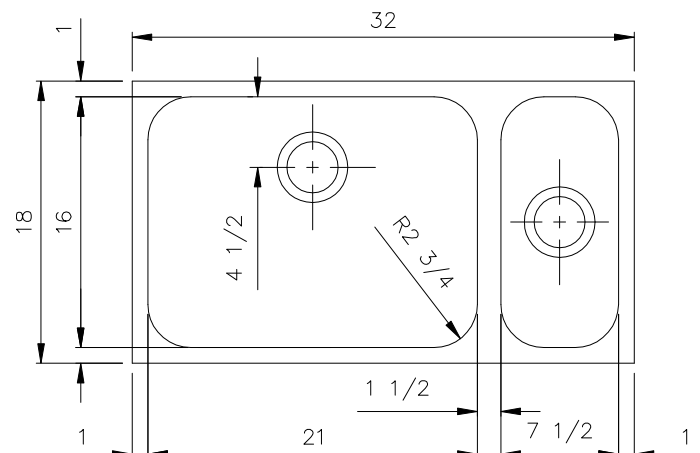

FEATURED MODEL

501-108 7-1/4" & 5-1/4" bowl depths

FEATURES

- 20 gauge, 304 series stainless steel
- 18/8 chrome/nickel content
- Long-lasting, easy-to-clean, satin finish
- Rear drain placement in large bowl

PRODUCT SPECIFICATION

Undermount sink to be 1-1/2 bowl design, 32" in length and 18" in front-to-back depth. Sink to be made from 20 gauge, 304 series stainless steel, with 18/8 chrome/nickel content and satin finish. Sink to feature rear drain placement in large bowl. Sink to be Blanco Model 501-108, with large bowl depth of 7-1/4" and small bowl depth of 5-1/4".

MODEL 501-108

NOMINAL DIMENSIONS

MODEL	OVERALL	CUTOUT SIZE	BOWL DEPTH LEFT	BOWL DEPTH RIGHT	DRAIN DIAMETER
501-108	32 x 18	Template provided with approximate 1/8" reveal	7-1/4	5-1/4	3-1/2

DXF cutout templates available on our web site.