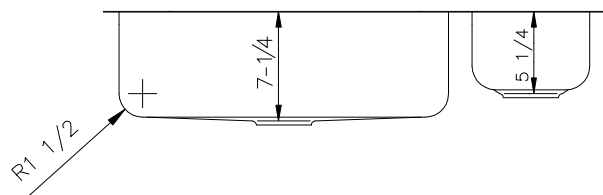

PRODUCT SPECIFICATION

Undermount sink to be 1-1/2 bowl design, 32" in length and 18" in front-to-back depth. Sink to be made from 20 gauge, 304 series stainless steel, with 18/8 chrome/nickel content and satin finish. Sink to feature rear drain placement in large bowl. Sink to be Blanco Model 501-108, with large bowl depth of 7-1/4" and small bowl depth of 5-1/4".

MODEL 501-108

NOMINAL DIMENSIONS

MODEL	OVERALL	CUTOUT SIZE	BOWL DEPTH LEFT	BOWL DEPTH RIGHT	DRAIN DIAMETER
501-108	32 x 18	Template provided with approximate 1/8" reveal	7-1/4	5-1/4	3-1/2

DXF cutout templates available on our web site.