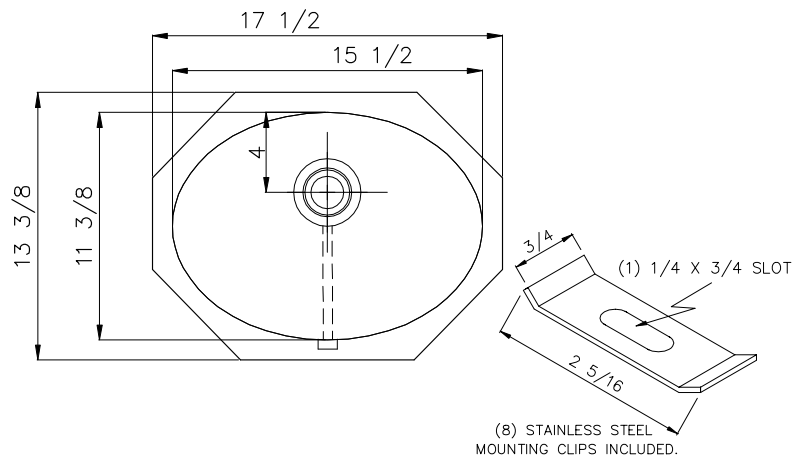

MODEL 501-202

NOMINAL DIMENSIONS

MODEL	OVERALL	CUTOUT SIZE	BOWL DEPTH	DRAIN DIAMETER
501-202	17-1/2 x 13-3/8	Template provided with approximate 1/8" reveal	6	1-1/2

DXF cutout templates available on our web site or this specification CD.

PRODUCT SPECIFICATION

Undermount sink to be lavatory sink design, 17-1/2" in length and 13-3/8" in front-to-back depth. Sink to be made from 18 gauge, 304 series stainless steel, with 18/8 chrome/nickel content and satin finish. Sink to be Blanco Model 501-202, with bowl depth of 6".