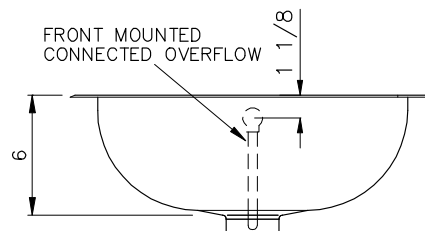

MODEL 501-202

NOMINAL DIMENSIONS

MODEL	OVERALL	CUTOUT SIZE	BOWL DEPTH	DRAIN DIAMETER
501-202	17-1/2 x 13-3/8	Template provided with approximate 1/8" reveal	6	1-1/2

DXF cutout templates available on our web site or this specification CD.

PRODUCT SPECIFICATION

Undermount sink to be lavatory sink design, 17-1/2" in length and 13-3/8" in front-to-back depth. Sink to be made from 18 gauge, 304 series stainless steel, with 18/8 chrome/nickel content and satin finish. Sink to be Blanco Model 501-202, with bowl depth of 6".