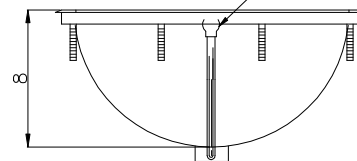

FRONT MOUNTED CONNECTED OVERFLOW

OPENING FOR STANDARD POP-UP DRAIN
(UNLESS OTHERWISE SPECIFIED)

JOB INFORMATION

Job Name: _____

Contact: _____

Date Specified: _____

Specifier: _____

Contractor: _____

BLANCO AMERICA
800.451.5782
www.blancoamerica.com

© 2004 BLANCO AMERICA
05/04 SPEC-003