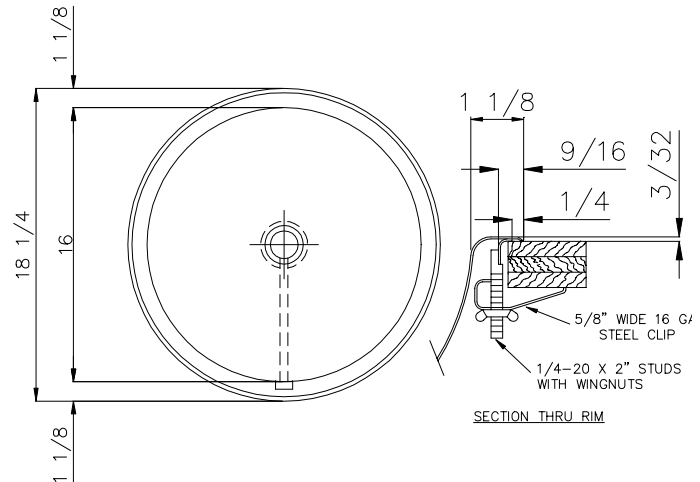

MODEL 501-203

NOMINAL DIMENSIONS

MODEL	OVERALL	CUTOUT SIZE	BOWL DEPTH	DRAIN DIAMETER
501-203	18-1/4 diameter circle	18-1/8 diameter circle	8	1-1/2

DXF cutout templates available on our web site or this specification CD.

PRODUCT SPECIFICATION

Drop-in/Undermount sink to be lavatory sink design, 18-1/4" in diameter. Sink to be made from 18 gauge, 304 series stainless steel, with 18/8 chrome/nickel content and satin finish. Sink to be Blanco Model 501-203, with bowl depth of 8".