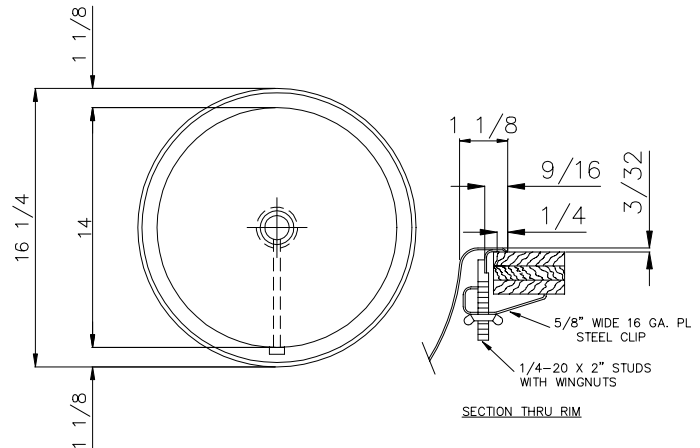

MODEL 501-204

NOMINAL DIMENSIONS

MODEL	OVERALL	CUTOUT SIZE	BOWL DEPTH	DRAIN DIAMETER
501-204	16-1/4 diameter circle	16-1/8 diameter circle	7	1-1/2

DXF cutout templates available on our web site or this specification CD.

PRODUCT SPECIFICATION

Undermount sink to be lavatory sink design, 16-1/4" in diameter. Sink to be made from 18 gauge, 304 series stainless steel, with 18/8 chrome/nickel content and satin finish. Sink to be Blanco Model 501-204, with bowl depth of 7".