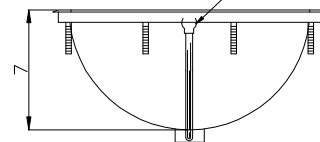

FRONT MOUNTED CONNECTED OVERFLOW

OPENING FOR STANDARD POP-UP DRAIN
(UNLESS OTHERWISE SPECIFIED)

JOB INFORMATION

Job Name: _____

Contact: _____

Date Specified: _____

Specifier: _____

Contractor: _____

BLANCO AMERICA
800.451.5782
www.blancoamerica.com

© 2004 BLANCO AMERICA
05/04 SPEC-003