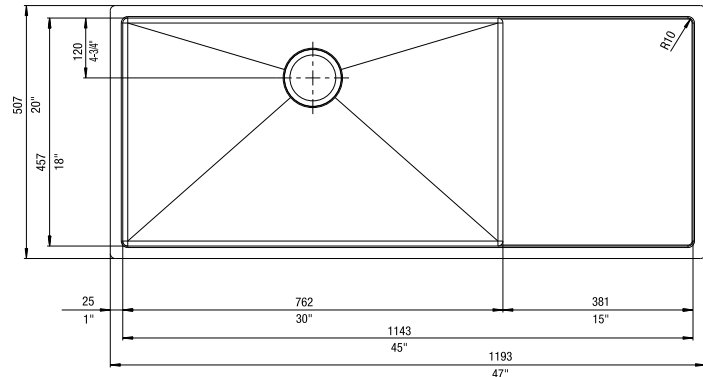

PRODUCT SPECIFICATION

Undermount sink to be 47" in length and 20" in front-to-back depth. Sink to be handcrafted from a single panel of 18 gauge, 304 series stainless steel, with 18/10 chrome/nickel content and satin polished finish. Sink to feature 10mm radius corners, rear drain placement, and integral drainboard. Sink to be Blanco Model 513-692, with bowl depth of 10".

JOB INFORMATION

Job Name: _____

Contact: _____

Date Specified: _____

Specifier: _____

Contractor: _____

MODEL 513-692

NOMINAL DIMENSIONS

MODEL	OVERALL	BOWL DEPTH	DRAIN DIAMETER
513-692	47 x 20	10	3-1/2

DXF cutout templates available on our web site.

Free Manuals Download Website

<http://myh66.com>

<http://usermanuals.us>

<http://www.somanuals.com>