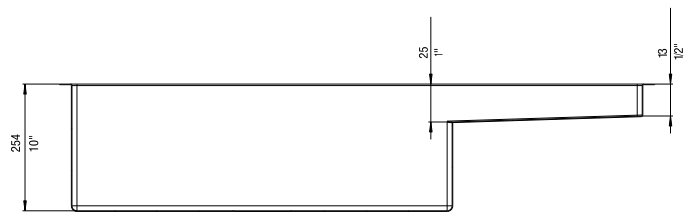

PRODUCT SPECIFICATION

Undermount sink to be 47" in length and 20" in front-to-back depth. Sink to be handcrafted from a single panel of 18 gauge, 304 series stainless steel, with 18/10 chrome/nickel content and satin polished finish. Sink to feature 10mm radius corners, rear drain placement, and integral drainboard. Sink to be Blanco Model 513-692, with bowl depth of 10".

JOB INFORMATION

Job Name: _____

Contact: _____

Date Specified: _____

Specifier: _____

Contractor: _____

MODEL 513-692

NOMINAL DIMENSIONS

MODEL	OVERALL	BOWL DEPTH	DRAIN DIAMETER
513-692	47 x 20	10	3-1/2

DXF cutout templates available on our web site.

Free Manuals Download Website

<http://myh66.com>

<http://usermanuals.us>

<http://www.somanuals.com>