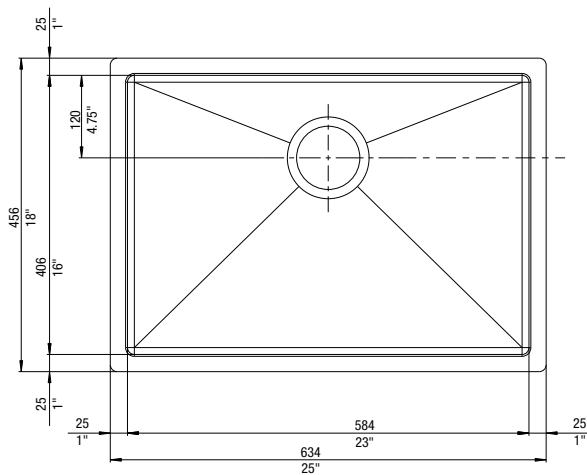

FEATURED MODEL

515-822 10" bowl depth

FEATURES

- 18 gauge, 304 series stainless steel
- 18/10 chrome/nickel content
- Handcrafted from a single panel of stainless steel
- 10mm radius corners
- Elegant and functional drain grooves
- Long-lasting, easy-to-clean, satin polished finish
- Sound-deadening insulation
- Rear drain placement or bacteria
- New design allows for easy installation in standard 25" countertop
- Fits in 27" cabinet

PRODUCT SPECIFICATION

Undermount sink to be 25" in length and 18" in front-to-back depth. Sink to be handcrafted from a single panel of 18 gauge, 304 series stainless steel, with 18/10 chrome/nickel content and satin polished finish. Sink to feature 10mm radius corners and rear drain placement. Sink to be Blanco Model 515-822, with bowl depth of 10".

MODEL 515-822

NOMINAL DIMENSIONS

MODEL	OVERALL	BOWL DEPTH	DRAIN DIAMETER
515-822	25 x 18	10	3-1/2

DXF cutout templates available on our web site.

JOB INFORMATION

Job Name: _____

Contact: _____

Date Specified: _____