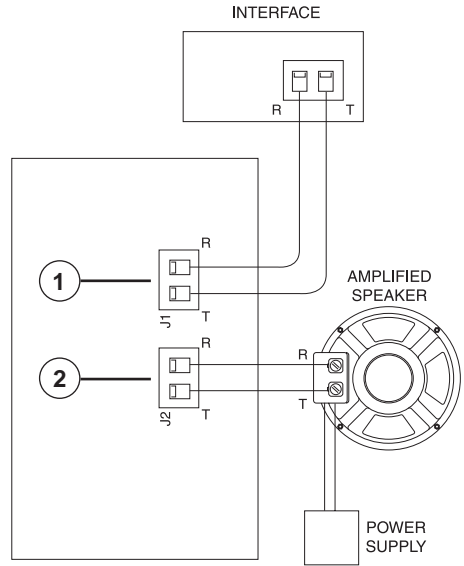

Installation

1. Make all the necessary electrical connections before installing unit.
2. Mount the unit to the electrical box using the 2 faceplate screws provided.

Note: The maximum number of self-amplified speakers that can be connected to the SLC is 150.

Block Diagram

Package Contents

- (1) Installation and Use Manual
- (1) SLC Unit
- (2) Faceplate Screws

PBC Description

1. Input Terminal

This two-position screw terminal receives dry audio (Tip and Ring).

2. Output Terminal

Connect the SLC output terminals Tip (T) and Ring (R) to the audio inputs of the amplified speakers for controlling up to 150 speaker inputs. Output wiring is made via a two-position screw terminal.

Limited Warranty