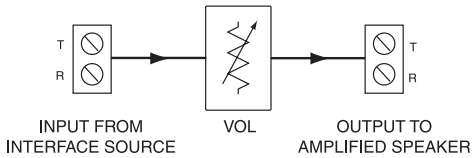

Signal Level Controller

Description

The SLC is a continuously variable volume control that allows the volume of up to 150 self-amplified speakers to be remotely controlled. The SLC fits into a single gang electrical box.

Installation

1. Make all the necessary electrical connections before installing unit.
2. Mount the unit to the electrical box using the 2 faceplate screws provided.

Note: The maximum number of self-amplified speakers that can be connected to the SLC is 150.

Block Diagram

Package Contents

- (1) Installation and Use Manual
- (1) SLC Unit
- (2) Faceplate Screws

PBC Description

1. Input Terminal

This two-position screw terminal receives dry audio (Tip and Ring).

2. Output Terminal

Connect the SLC output terminals Tip (T) and Ring (R) to the audio inputs of the amplified speakers for controlling up to 150 speaker inputs. Output wiring is made via a two-position screw terminal.

Limited Warranty