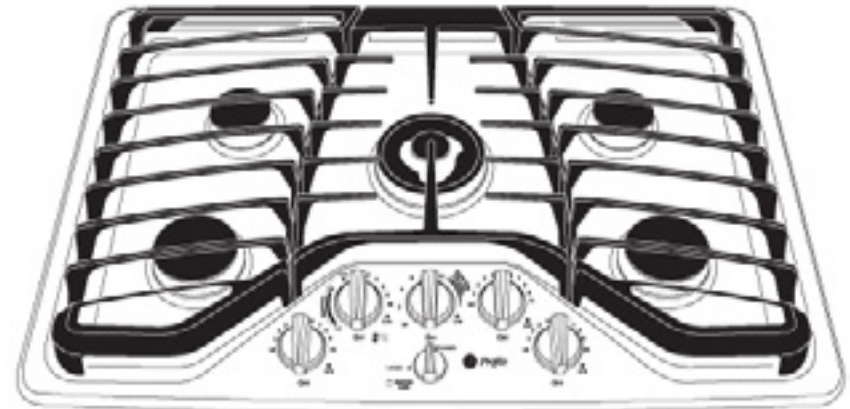

Specification Revised 7/11

230237

PGP959SET

GE Profile™ 30" Built-In Gas Cooktop

Features and Benefits

- Deep-recessed cooktop - Deep-recessed cooktop contains spills in one area that's easy to wipe clean
- Sealed cooktop burners - Burner elements are sealed to the cooktop to keep foods and liquid contained on the cooktop, making cleaning painless
- 20,000 BTU tri-ring burner - Three-in-one burner is designed for accelerated boiling and gentle simmering
- Precise Simmer burner - Allows for low, even heat distribution that is ideal delicate foods and sauces
- Heavy cast grates - Premium cast iron grates deliver the highest level of cooktop performance
- LED backlit knobs - Sleek LED backlit knobs indicate when burners are on
- Dishwasher-Safe Grates and Knobs - Feature durable construction for worry-free, effortless cleaning and maintenance
- Model PGP959SETSS - Stainless steel