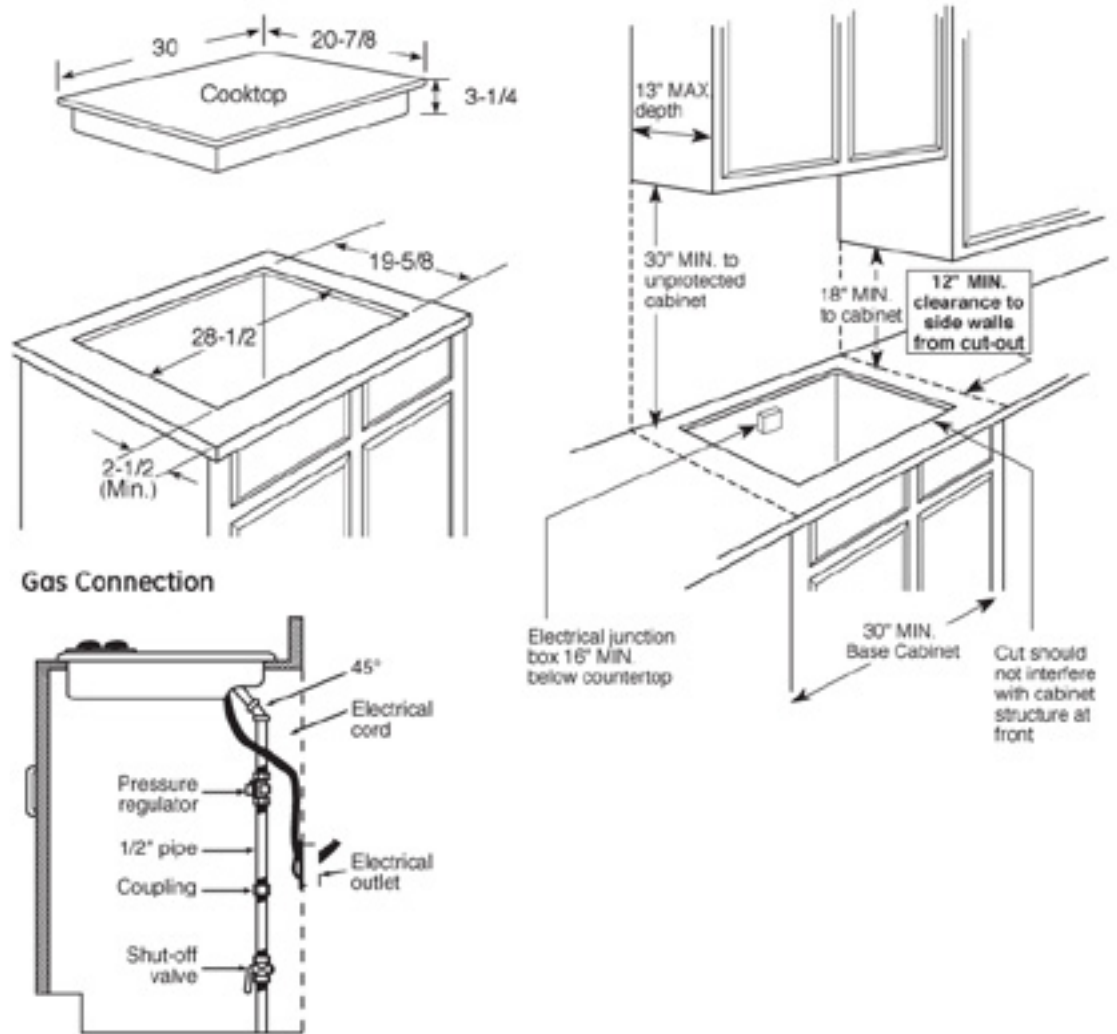

PGP959SET

GE Profile™ 30" Built-In Gas Cooktop

Dimensions and Installation Information

AGA Requirement: All gas cooktop models require 7/16" free area below cooktop height to combustible material. Requires 18" minimum from countertop to adjacent overhead cabinets.

Note: If installing with a GE Profile™ Telescopic Downdraft System, consult both cooktop and downdraft installation instructions packed with product before installing. Cooktop gas/electric supply may need to be re-routed to install downdraft.

Electrical Rating: 120V, 60Hz, 5A

Installation With Single Wall Oven Information:

30" Gas Cooktops are approved for use over select GE 27" and 30" Wall Ovens and Warming Drawers. 30" and 36" Gas cooktops are approved for use over 30" Wall Ovens and Warming Drawers. Refer to cooktop and wall oven/warming drawer installation instructions packed with product for current dimensional data.

Specification Revised 7/11

230237

PGP959SET

GE Profile™ 30" Built-In Gas Cooktop

Features and Benefits

- Deep-recessed cooktop - Deep-recessed cooktop contains spills in one area that's easy to wipe clean
- Sealed cooktop burners - Burner elements are sealed to the cooktop to keep foods and liquid contained on the cooktop, making cleaning painless
- 20,000 BTU tri-ring burner - Three-in-one burner is designed for accelerated boiling and gentle simmering
- Precise Simmer burner - Allows for low, even heat distribution that is ideal delicate foods and sauces
- Heavy cast grates - Premium cast iron grates deliver the highest level of cooktop performance
- LED backlit knobs - Sleek LED backlit knobs indicate when burners are on
- Dishwasher-Safe Grates and Knobs - Feature durable construction for worry-free, effortless cleaning and maintenance
- Model PGP959SETSS - Stainless steel