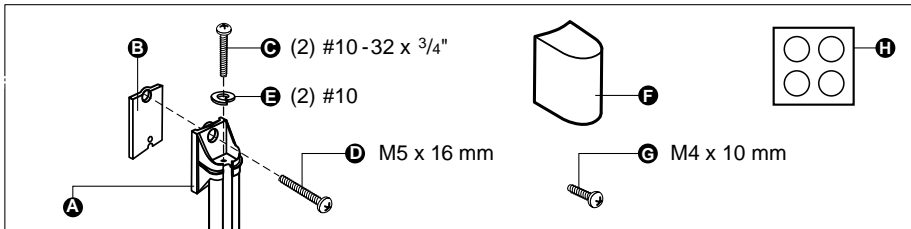

BOSE®

Table Stand

Detailed Assembly Instructions

August 16, 2001

Custom designed for:

- All Acoustimass® cube speakers.[‡]
- All Lifestyle® cube speakers.
- Bose 3-2-1 home entertainment system speakers

Compatible with Bose® satellite speakers

UTS-20B