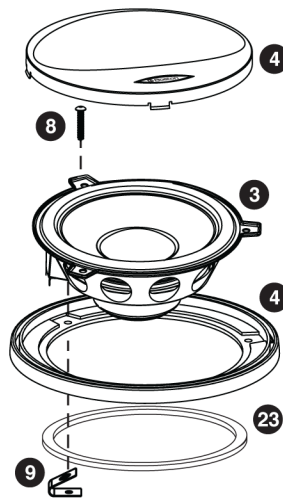

SC60

Surface-Angle Mount

Flush-Angle Mount

Tweeter Level Adjustment

6-inch (160mm) Adapter

6½-inch (165mm) Adapter

Grille Installation

SC60 Woofer Wiring

performance standard coaxial speakers

SC60

Specifications:	SC60
Nominal Size	6½" (160/165mm)
RMS Power Handling	65w
Peak Power Handling	180w
Frequency Response (±3dB)	55-20kHz
Impedance	4Ω
Sensitivity (1w/1M)	90dB

#	Description	Quantity
1	Type S2 ¾" Tweeter	2
2	SC60 Crossover	2
3	SC60 Woofer	2
4	SC60 Woofer Grille	2
5	Flush-Angle Tweeter Mount	2
6	Surface-Angle Tweeter Mount	2
7	SC60 Crossover Cover	2
8	Self Tapping Screw	8
9	Spring Clip	8
10	Terminated Woofer Wire	2
11	Terminated Tweeter Wire	2
12	Spring Clip-Front	2
13	Spring Clip-Rear	2
14	M4x10mm (¾")	2
15	M3x12mm (½")	2
16	M4x20mm (¾")	8
17	#6 x ¾" Silver Socket Head Screw	4
18	#8 x ⅛" Pan Head Screw	6
19	Nylon Washer	6
20	6" (160mm) Adapter Ring	2
21	6½" (165mm) Adapter Ring	2
22	½" Spacer Ring	2
23	Woofer Gasket	2
not shown	16/18AWG. Connector Barrel	8