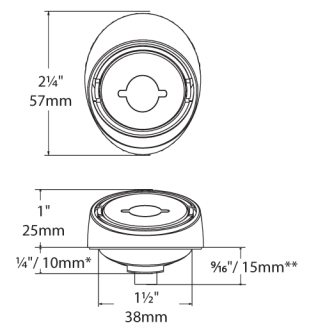

#	Description	Quantity
1	Type S2 ¾" Tweeter	2
2	SC60 Crossover	2
3	SC60 Woofer	2
4	SC60 Woofer Grille	2
5	Flush-Angle Tweeter Mount	2
6	Surface-Angle Tweeter Mount	2
7	SC60 Crossover Cover	2
8	Self Tapping Screw	8
9	Spring Clip	8
10	Terminated Woofer Wire	2
11	Terminated Tweeter Wire	2
12	Spring Clip-Front	2
13	Spring Clip-Rear	2
14	M4x10mm (¾")	2
15	M3x12mm (½")	2
16	M4x20mm (¾")	8
17	#6 x ¾" Silver Socket Head Screw	4
18	#8 x ⅛" Pan Head Screw	6
19	Nylon Washer	6
20	6" (160mm) Adapter Ring	2
21	6½" (165mm) Adapter Ring	2
22	½" Spacer Ring	2
23	Woofer Gasket	2
not shown	16/18AWG. Connector Barrel	8

Woofer Dimensions

Crossover Dimensions

Surface-Angle Tweeter Mount Dimensions

Flush-Angle Tweeter Mount Dimensions

* Depth Without Spring Clip
** Depth With Spring Clip

Free Manuals Download Website

<http://myh66.com>