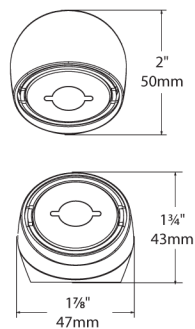

performance standard coaxial speakers

SC60

Specifications:	SC60
Nominal Size	6½" (160/165mm)
RMS Power Handling	65w
Peak Power Handling	180w
Frequency Response (±3dB)	55-20kHz
Impedance	4Ω
Sensitivity (1w/1M)	90dB

#	Description	Quantity
1	Type S2 ¾" Tweeter	2
2	SC60 Crossover	2
3	SC60 Woofer	2
4	SC60 Woofer Grille	2
5	Flush-Angle Tweeter Mount	2
6	Surface-Angle Tweeter Mount	2
7	SC60 Crossover Cover	2
8	Self Tapping Screw	8
9	Spring Clip	8
10	Terminated Woofer Wire	2
11	Terminated Tweeter Wire	2
12	Spring Clip-Front	2
13	Spring Clip-Rear	2
14	M4x10mm (¾")	2
15	M3x12mm (½")	2
16	M4x20mm (¾")	8
17	#6 x ¾" Silver Socket Head Screw	4
18	#8 x ⅛" Pan Head Screw	6
19	Nylon Washer	6
20	6" (160mm) Adapter Ring	2
21	6½" (165mm) Adapter Ring	2
22	½" Spacer Ring	2
23	Woofer Gasket	2
not shown	16/18AWG. Connector Barrel	8

Woofer Dimensions

Crossover Dimensions

Surface-Angle Tweeter Mount Dimensions

Flush-Angle Tweeter Mount Dimensions

* Depth Without Spring Clip
** Depth With Spring Clip

Free Manuals Download Website

<http://myh66.com>