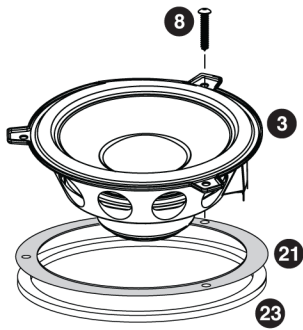

SC60

Surface-Angle Mount

Flush-Angle Mount

Tweeter Level Adjustment

6-inch (160mm) Adapter

6½-inch (165mm) Adapter

Grille Installation

SC60 Woofer Wiring

performance standard coaxial speakers

SC60

Specifications:	SC60
Nominal Size	6½" (160/165mm)
RMS Power Handling	65w
Peak Power Handling	180w
Frequency Response (±3dB)	55-20kHz
Impedance	4Ω
Sensitivity (1w/1M)	90dB

#	Description	Quantity
1	Type S2 ¾" Tweeter	2
2	SC60 Crossover	2
3	SC60 Woofer	2
4	SC60 Woofer Grille	2
5	Flush-Angle Tweeter Mount	2
6	Surface-Angle Tweeter Mount	2
7	SC60 Crossover Cover	2
8	Self Tapping Screw	8
9	Spring Clip	8
10	Terminated Woofer Wire	2
11	Terminated Tweeter Wire	2
12	Spring Clip-Front	2
13	Spring Clip-Rear	2
14	M4x10mm (¾")	2
15	M3x12mm (½")	2
16	M4x20mm (¾")	8
17	#6 x ¾" Silver Socket Head Screw	4
18	#8 x ⅛" Pan Head Screw	6
19	Nylon Washer	6
20	6" (160mm) Adapter Ring	2
21	6½" (165mm) Adapter Ring	2
22	½" Spacer Ring	2
23	Woofer Gasket	2
not shown	16/18AWG. Connector Barrel	8