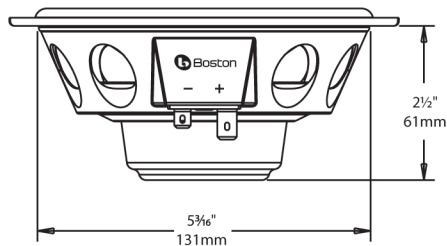

performance standard coaxial speakers

SC60

Specifications:	SC60
Nominal Size	6½" (160/165mm)
RMS Power Handling	65w
Peak Power Handling	180w
Frequency Response (±3dB)	55-20kHz
Impedance	4Ω
Sensitivity (1w/1M)	90dB

#	Description	Quantity
1	Type S2 ¾" Tweeter	2
2	SC60 Crossover	2
3	SC60 Woofer	2
4	SC60 Woofer Grille	2
5	Flush-Angle Tweeter Mount	2
6	Surface-Angle Tweeter Mount	2
7	SC60 Crossover Cover	2
8	Self Tapping Screw	8
9	Spring Clip	8
10	Terminated Woofer Wire	2
11	Terminated Tweeter Wire	2
12	Spring Clip-Front	2
13	Spring Clip-Rear	2
14	M4x10mm (¾")	2
15	M3x12mm (½")	2
16	M4x20mm (¾")	8
17	#6 x ¾" Silver Socket Head Screw	4
18	#8 x ⅛" Pan Head Screw	6
19	Nylon Washer	6
20	6" (160mm) Adapter Ring	2
21	6½" (165mm) Adapter Ring	2
22	½" Spacer Ring	2
23	Woofer Gasket	2
not shown	16/18AWG. Connector Barrel	8

Woofer Dimensions