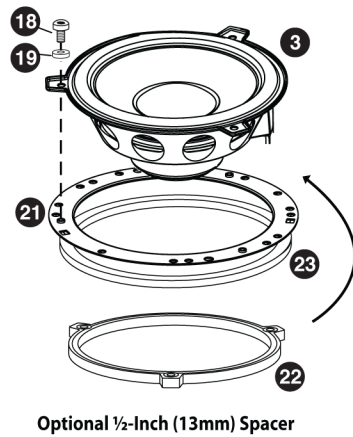

SC60

Surface-Angle Mount

Flush-Angle Mount

Tweeter Level Adjustment

6-inch (160mm) Adapter

6½-inch (165mm) Adapter

Grille Installation

SC60 Woofer Wiring

performance standard coaxial speakers

SC60

Specifications:	SC60
Nominal Size	6½" (160/165mm)
RMS Power Handling	65w
Peak Power Handling	180w
Frequency Response (±3dB)	55-20kHz
Impedance	4Ω
Sensitivity (1w/1M)	90dB

#	Description	Quantity
1	Type S2 ¾" Tweeter	2
2	SC60 Crossover	2
3	SC60 Woofer	2
4	SC60 Woofer Grille	2
5	Flush-Angle Tweeter Mount	2
6	Surface-Angle Tweeter Mount	2
7	SC60 Crossover Cover	2
8	Self Tapping Screw	8
9	Spring Clip	8
10	Terminated Woofer Wire	2
11	Terminated Tweeter Wire	2
12	Spring Clip-Front	2
13	Spring Clip-Rear	2
14	M4x10mm (¾")	2
15	M3x12mm (½")	2
16	M4x20mm (¾")	8
17	#6 x ¾" Silver Socket Head Screw	4
18	#8 x ⅛" Pan Head Screw	6
19	Nylon Washer	6
20	6" (160mm) Adapter Ring	2
21	6½" (165mm) Adapter Ring	2
22	½" Spacer Ring	2
23	Woofer Gasket	2
not shown	16/18AWG. Connector Barrel	8