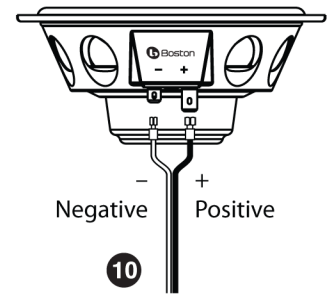

SC60

Surface-Angle Mount

Flush-Angle Mount

Tweeter Level Adjustment

6-inch (160mm) Adapter

6½-inch (165mm) Adapter

Grille Installation

SC60 Woofer Wiring

performance standard coaxial speakers

SC60

Specifications:	SC60
Nominal Size	6½" (160/165mm)
RMS Power Handling	65w
Peak Power Handling	180w
Frequency Response (±3dB)	55-20kHz
Impedance	4Ω
Sensitivity (1w/1M)	90dB

#	Description	Quantity
1	Type S2 ¾" Tweeter	2
2	SC60 Crossover	2
3	SC60 Woofer	2
4	SC60 Woofer Grille	2
5	Flush-Angle Tweeter Mount	2
6	Surface-Angle Tweeter Mount	2
7	SC60 Crossover Cover	2
8	Self Tapping Screw	8
9	Spring Clip	8
10	Terminated Woofer Wire	2
11	Terminated Tweeter Wire	2
12	Spring Clip-Front	2
13	Spring Clip-Rear	2
14	M4x10mm (¾")	2
15	M3x12mm (½")	2
16	M4x20mm (¾")	8
17	#6 x ¾" Silver Socket Head Screw	4
18	#8 x ⅛" Pan Head Screw	6
19	Nylon Washer	6
20	6" (160mm) Adapter Ring	2
21	6½" (165mm) Adapter Ring	2
22	½" Spacer Ring	2
23	Woofer Gasket	2
not shown	16/18AWG. Connector Barrel	8