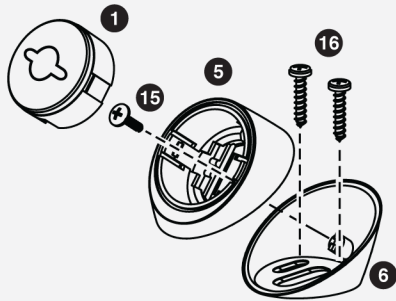

SC60

Surface-Angle Mount

Flush-Angle Mount

Tweeter Level Adjustment

6-inch (160mm) Adapter

6½-inch (165mm) Adapter

Grille Installation

SC60 Woofer Wiring

performance standard coaxial speakers

SC60

Specifications:	SC60
Nominal Size	6½" (160/165mm)
RMS Power Handling	65w
Peak Power Handling	180w
Frequency Response (±3dB)	55-20kHz
Impedance	4Ω
Sensitivity (1w/1M)	90dB

#	Description	Quantity
1	Type S2 ¾" Tweeter	2
2	SC60 Crossover	2
3	SC60 Woofer	2
4	SC60 Woofer Grille	2
5	Flush-Angle Tweeter Mount	2
6	Surface-Angle Tweeter Mount	2
7	SC60 Crossover Cover	2
8	Self Tapping Screw	8
9	Spring Clip	8
10	Terminated Woofer Wire	2
11	Terminated Tweeter Wire	2
12	Spring Clip-Front	2
13	Spring Clip-Rear	2
14	M4x10mm (¾")	2
15	M3x12mm (½")	2
16	M4x20mm (¾")	8
17	#6 x ¾" Silver Socket Head Screw	4
18	#8 x ⅛" Pan Head Screw	6
19	Nylon Washer	6
20	6" (160mm) Adapter Ring	2
21	6½" (165mm) Adapter Ring	2
22	½" Spacer Ring	2
23	Woofer Gasket	2
not shown	16/18AWG. Connector Barrel	8