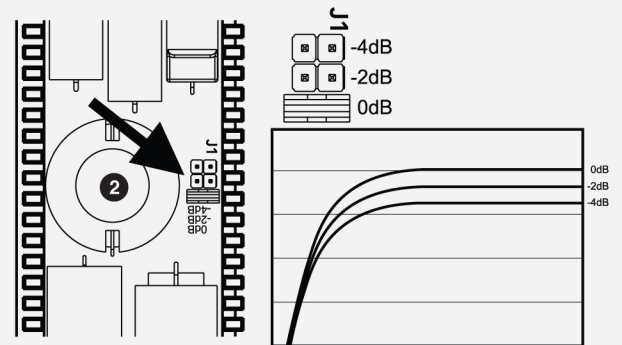

SC60

Surface-Angle Mount

Flush-Angle Mount

Tweeter Level Adjustment

6-inch (160mm) Adapter

6½-inch (165mm) Adapter

Grille Installation

SC60 Woofer Wiring

performance standard coaxial speakers

SC60

Specifications:	SC60
Nominal Size	6½" (160/165mm)
RMS Power Handling	65w
Peak Power Handling	180w
Frequency Response (±3dB)	55-20kHz
Impedance	4Ω
Sensitivity (1w/1M)	90dB

#	Description	Quantity
1	Type S2 ¾" Tweeter	2
2	SC60 Crossover	2
3	SC60 Woofer	2
4	SC60 Woofer Grille	2
5	Flush-Angle Tweeter Mount	2
6	Surface-Angle Tweeter Mount	2
7	SC60 Crossover Cover	2
8	Self Tapping Screw	8
9	Spring Clip	8
10	Terminated Woofer Wire	2
11	Terminated Tweeter Wire	2
12	Spring Clip-Front	2
13	Spring Clip-Rear	2
14	M4x10mm (¾")	2
15	M3x12mm (½")	2
16	M4x20mm (¾")	8
17	#6 x ¾" Silver Socket Head Screw	4
18	#8 x ⅛" Pan Head Screw	6
19	Nylon Washer	6
20	6" (160mm) Adapter Ring	2
21	6½" (165mm) Adapter Ring	2
22	½" Spacer Ring	2
23	Woofer Gasket	2
not shown	16/18AWG. Connector Barrel	8