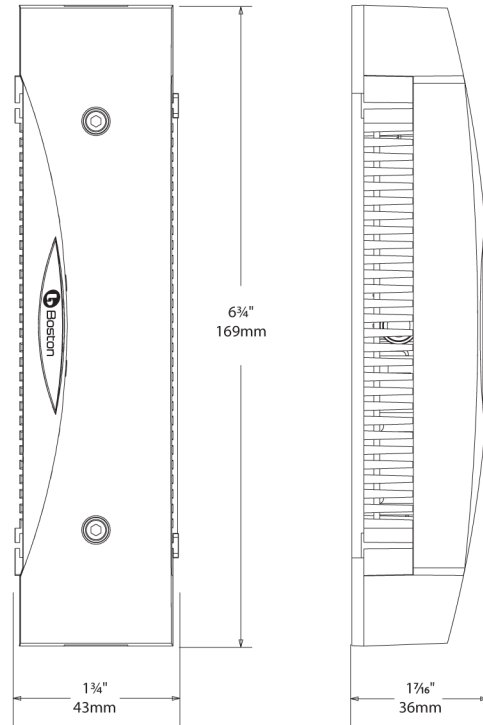

SC60

Surface-Angle Mount

Flush-Angle Mount

Tweeter Level Adjustment

6-inch (160mm) Adapter

6½-inch (165mm) Adapter

Grille Installation

SC60 Woofer Wiring

performance standard coaxial speakers

SC60

Specifications:	SC60
Nominal Size	6½" (160/165mm)
RMS Power Handling	65w
Peak Power Handling	180w
Frequency Response (±3dB)	55-20kHz
Impedance	4Ω
Sensitivity (1w/1M)	90dB

#	Description	Quantity
1	Type S2 ¾" Tweeter	2
2	SC60 Crossover	2
3	SC60 Woofer	2
4	SC60 Woofer Grille	2
5	Flush-Angle Tweeter Mount	2
6	Surface-Angle Tweeter Mount	2
7	SC60 Crossover Cover	2
8	Self Tapping Screw	8
9	Spring Clip	8
10	Terminated Woofer Wire	2
11	Terminated Tweeter Wire	2
12	Spring Clip-Front	2
13	Spring Clip-Rear	2
14	M4x10mm (¾")	2
15	M3x12mm (½")	2
16	M4x20mm (¾")	8
17	#6 x ¾" Silver Socket Head Screw	4
18	#8 x ⅛" Pan Head Screw	6
19	Nylon Washer	6
20	6" (160mm) Adapter Ring	2
21	6½" (165mm) Adapter Ring	2
22	½" Spacer Ring	2
23	Woofer Gasket	2
not shown	16/18AWG. Connector Barrel	8

Woofer Dimensions

Crossover Dimensions

Surface-Angle Tweeter Mount Dimensions

Flush-Angle Tweeter Mount Dimensions

* Depth Without Spring Clip
** Depth With Spring Clip

Free Manuals Download Website

<http://myh66.com>