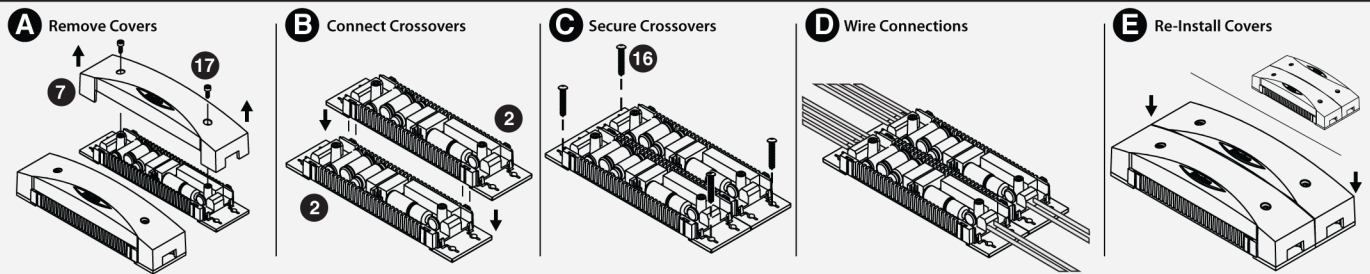

Connecting Crossover Cases

Boston Acoustics, Inc. 300 Jubilee Drive, Peabody, MA 01960 USA
T: 978.538.5000 F: 978.538.5100 W: bostonacoustics.com

142-003726-1

Boston, Boston Acoustics, and the Boston Acoustics logo are registered trademarks of Boston Acoustics, Inc. Specifications are subject to change without notice.
© 2009 Boston Acoustics, Inc. All rights reserved. Covered by patents issued and/or pending.