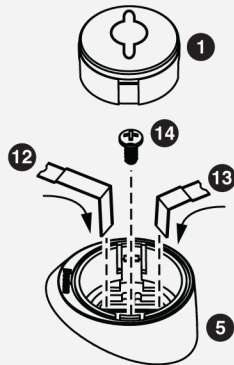

SC60

Surface-Angle Mount

Flush-Angle Mount

Tweeter Level Adjustment

6-inch (160mm) Adapter

6½-inch (165mm) Adapter

Grille Installation

SC60 Woofer Wiring

performance standard coaxial speakers

SC60

Specifications:	SC60
Nominal Size	6½" (160/165mm)
RMS Power Handling	65w
Peak Power Handling	180w
Frequency Response (±3dB)	55-20kHz
Impedance	4Ω
Sensitivity (1w/1M)	90dB

#	Description	Quantity
1	Type S2 ¾" Tweeter	2
2	SC60 Crossover	2
3	SC60 Woofer	2
4	SC60 Woofer Grille	2
5	Flush-Angle Tweeter Mount	2
6	Surface-Angle Tweeter Mount	2
7	SC60 Crossover Cover	2
8	Self Tapping Screw	8
9	Spring Clip	8
10	Terminated Woofer Wire	2
11	Terminated Tweeter Wire	2
12	Spring Clip-Front	2
13	Spring Clip-Rear	2
14	M4x10mm (¾")	2
15	M3x12mm (½")	2
16	M4x20mm (¾")	8
17	#6 x ¾" Silver Socket Head Screw	4
18	#8 x ⅛" Pan Head Screw	6
19	Nylon Washer	6
20	6" (160mm) Adapter Ring	2
21	6½" (165mm) Adapter Ring	2
22	½" Spacer Ring	2
23	Woofer Gasket	2
not shown	16/18AWG. Connector Barrel	8

Woofer Dimensions

Crossover Dimensions

Surface-Angle Tweeter Mount Dimensions

Flush-Angle Tweeter Mount Dimensions

* Depth Without Spring Clip
** Depth With Spring Clip

Free Manuals Download Website

<http://myh66.com>