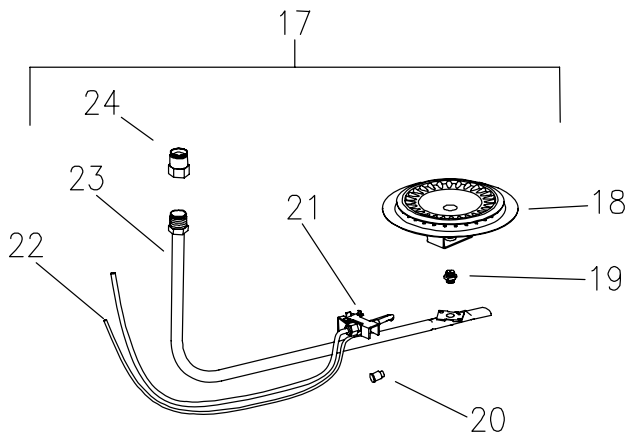

CDW275T Series

Item	Description	Model CDW275T10(BN,CX)
17	Nat Gas Burner Assembly Complete**	265-43979-03-21
18	Nat. Gas BN Burner**	228-42506-00
19	Nat. Gas Main Burner Orifice	234-41034-21
	Nat. Gas High Altitude 2000 Ft. to 5000 Ft.	234-41034-24
	Nat. Gas High Altitude 5000 Ft. to 8000 Ft.	234-41034-29
	Nat. Gas High Altitude Over 8000 Ft.	234-41034-31
20	Nat. Gas Pilot Orifice	234-46502-05
21	Nat. Gas Pilot Assembly	233-40248-05
22	Thermocouple	233-46501-24
23	Nat. Gas FeedLine	233-42567-03
24	Nat. Gas FeedLine Adaptor	239-60100-00
25	LP Gas Burner Assembly Complete**	265-41876-24-38
26	LP Gas Cast Iron Burner	228-14173-00
27	LP Gas Pilot Assembly	233-40261-03
28	LP Gas Pilot Orifice	234-46502-02
29	Air Shutter	239-35466-00
30	Air Shutter Nut	239-18197-00
31	Thermocouple	233-46501-24
32	LP Gas Feed Line	233-41818-07
33	LP Gas Feed Line Adaptor	239-60099-00
34	LP Gas Main Burner Orifice	234-35928-38
	LP Gas High Altitude 2000 Ft. to 5000 Ft.	234-35928-42
	LP Gas High Altitude 5000 Ft. to 8000 Ft.	234-35928-43
	LP Gas High Altitude Over 8000 Ft.	234-35928-43
-	LP to Natural Gas Conversion Kit (Norm Alt.)	265-45754-07
-	LP to Natural Gas Conversion Kit (High Alt.)	265-45754-08

*Inner door gasket kit recommended

**Ordering a complete burner assembly may increase delivery time. Please order the specific component required for the quickest delivery.