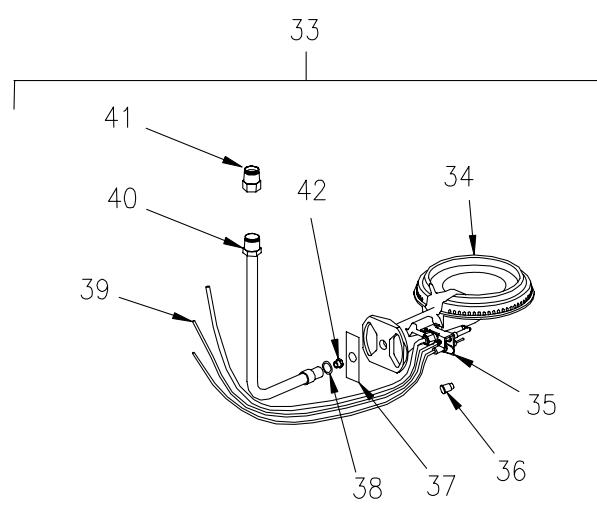

CDW2504T Series

Item	Description	Model CDW2504T10F(BN,CX)
25	Nat Gas Burner Assembly Complete**	265-43971-04-27
26	Nat. Gas BN Burner**	228-42506-00
27	Nat. Gas Main Burner Orifice*	234-41034-27
	Nat. Gas High Altitude 2000 Ft. to 5000 Ft.*	234-41034-29
	Nat. Gas High Altitude 5000 Ft. to 8000 Ft.*	234-41034-30
	Nat. Gas High Altitude Over 8000 Ft.*	234-41034-31
28	Nat. Gas Pilot Assembly*	233-46277-03
29	Nat. Gas Pilot Orifice*	234-46502-05
30	Thermocouple*	233-46501-14
31	Nat. Gas FeedLine*	265-43960-04
32	Nat. Gas FeedLine Adaptor	239-60100-00
33	LP Gas Burner Assembly Complete**	265-43972-04-43
34	LP Gas Cast Iron Burner*	228-37743-00
35	LP Gas Pilot Assembly*	233-46278-03
36	LP Gas Pilot Orifice*	234-46502-02
37	Air Shutter*	239-35466-00
38	Air Shutter Nut*	239-18197-00
39	Thermocouple*	233-46501-17
40	LP Gas Feed Line*	265-43961-03
41	LP Gas Feed Line Adaptor	239-60099-00
42	LP Gas Main Burner Orifice*	234-35928-43
	LP Gas High Altitude 2000 Ft. to 5000 Ft.*	234-35928-46
	LP Gas High Altitude 5000 Ft. to 8000 Ft.*	234-35928-47
	LP Gas High Altitude Over 8000 Ft.*	234-35928-47
-	LP to Natural Gas Conversion Kit (Norm Alt.)	265-45712-25
-	LP to Natural Gas Conversion Kit (High Alt.)	265-45712-26

*Inner door gasket kit recommended

**Ordering a complete burner assembly may increase delivery time. Please order the specific component required for the quickest delivery.