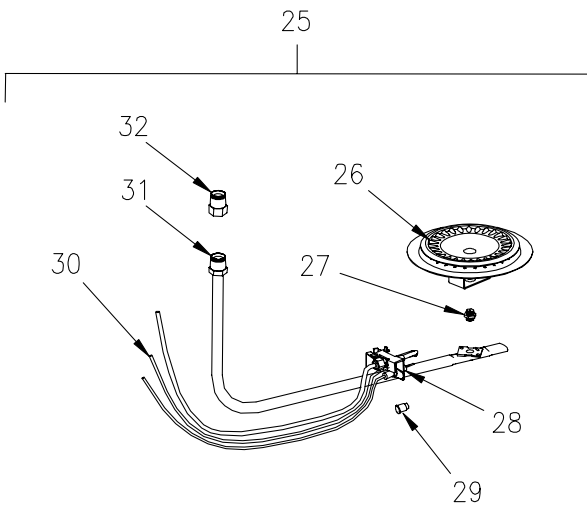

CDW2504T Series

Item	Description	Model CDW2504T10F(BN,CX)
25	Nat Gas Burner Assembly Complete**	265-43971-04-27
26	Nat. Gas BN Burner**	228-42506-00
27	Nat. Gas Main Burner Orifice*	234-41034-27
	Nat. Gas High Altitude 2000 Ft. to 5000 Ft.*	234-41034-29
	Nat. Gas High Altitude 5000 Ft. to 8000 Ft.*	234-41034-30
	Nat. Gas High Altitude Over 8000 Ft.*	234-41034-31
28	Nat. Gas Pilot Assembly*	233-46277-03
29	Nat. Gas Pilot Orifice*	234-46502-05
30	Thermocouple*	233-46501-14
31	Nat. Gas FeedLine*	265-43960-04
32	Nat. Gas FeedLine Adaptor	239-60100-00
33	LP Gas Burner Assembly Complete**	265-43972-04-43
34	LP Gas Cast Iron Burner*	228-37743-00
35	LP Gas Pilot Assembly*	233-46278-03
36	LP Gas Pilot Orifice*	234-46502-02
37	Air Shutter*	239-35466-00
38	Air Shutter Nut*	239-18197-00
39	Thermocouple*	233-46501-17
40	LP Gas Feed Line*	265-43961-03
41	LP Gas Feed Line Adaptor	239-60099-00
42	LP Gas Main Burner Orifice*	234-35928-43
	LP Gas High Altitude 2000 Ft. to 5000 Ft.*	234-35928-46
	LP Gas High Altitude 5000 Ft. to 8000 Ft.*	234-35928-47
	LP Gas High Altitude Over 8000 Ft.*	234-35928-47
-	LP to Natural Gas Conversion Kit (Norm Alt.)	265-45712-25
-	LP to Natural Gas Conversion Kit (High Alt.)	265-45712-26

*Inner door gasket kit recommended

**Ordering a complete burner assembly may increase delivery time. Please order the specific component required for the quickest delivery.