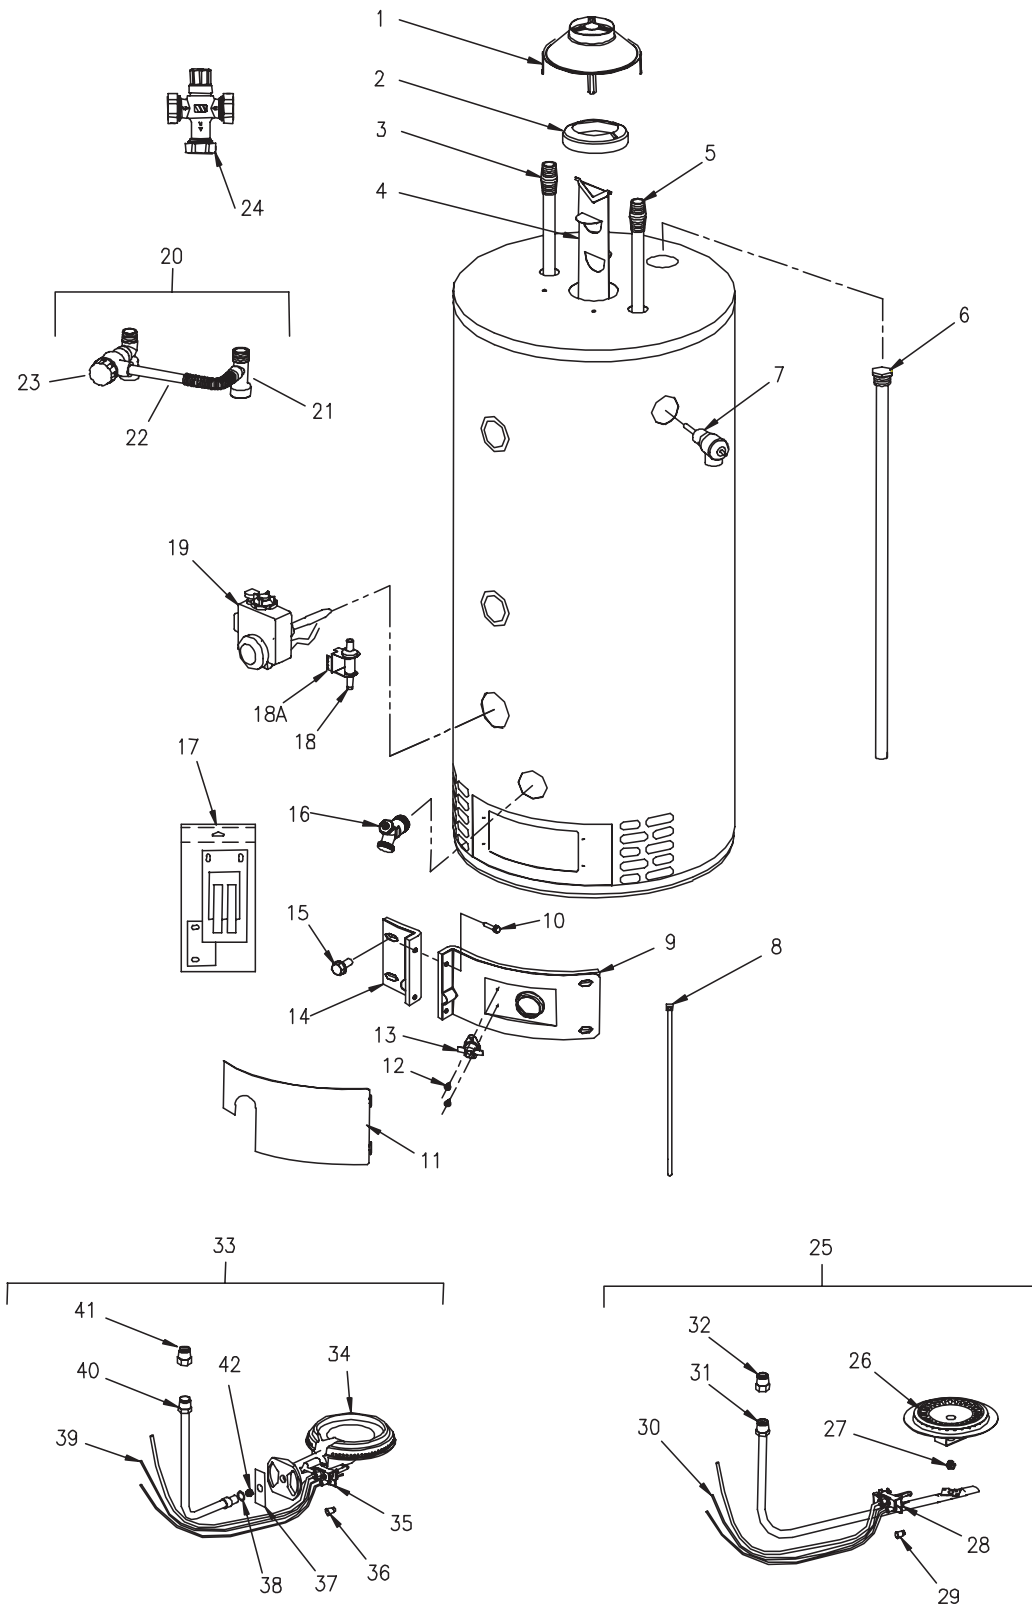

Specification subject to
change without notice.

CDW2504T Series

Item	Description	Model CDW2504T10F(BN,CX)
1	Draft Hood	243-33081-02-20
2	Flue Reducer	243-36920-00
3	Hot Water Outlet Anode Aluminum	224-32999-30
4	Flue Baffle	243-41037-00
5	Cold Water Inlet Dip Tube Polysulfone	229-39628-19
6	Plug Type Anode Aluminum	224-38508-03
7	T&P Relief Valve	230-40594-02
8	Wire Tie	239-44328-00
9	Right Side Inner Door Complete	243-43963-07
10	Screw-#8-18 x 3/4 HWH	239-44195-00
11	Outer Door	243-43962-00
12	Screw-#6-20 x 3/8 PHCR	239-43967-00
13	Resettable Thermal Switch	239-43676-02
14	Left Side Inner Door Complete	239-43968-18
15	Screw-#10-12 x 3/4 HWH	239-44113-00
16	Brass Drain Valve	265-42351-02
17	Inner Door Gasket Kit	239-44078-00
18	Piezo Igniter	239-43448-00
18A	Piezo Bracket White Rodgers	239-46157-02
	Piezo Bracket Robertshaw	239-46157-01
19	Nat. Gas Thermostat	265-46367-02
	LP Gas Thermostat	265-46368-03
20	Kit integrated Mixing Device	239-46225-01
21	Inlet Tee	239-45632-00
22	Flexible Connector	239-46347-02
23	Outlet Mixing Device	239-45631-00
24	ASSE Approved Mixing Valve (Optional)	239-43740-01