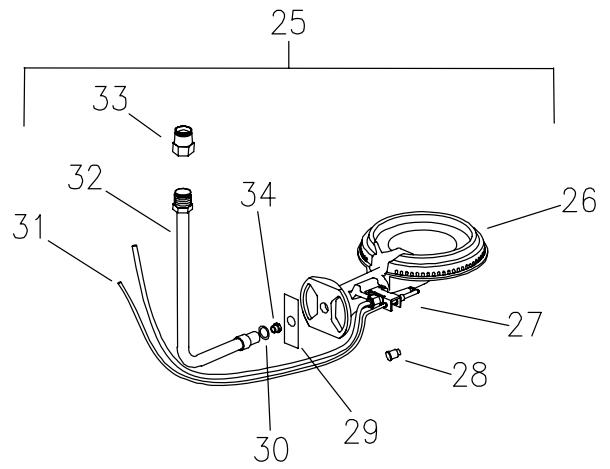

CDW275T Series

Item	Description	Model CDW275T10(BN,CX)
17	Nat Gas Burner Assembly Complete**	265-43979-03-21
18	Nat. Gas BN Burner**	228-42506-00
19	Nat. Gas Main Burner Orifice	234-41034-21
	Nat. Gas High Altitude 2000 Ft. to 5000 Ft.	234-41034-24
	Nat. Gas High Altitude 5000 Ft. to 8000 Ft.	234-41034-29
	Nat. Gas High Altitude Over 8000 Ft.	234-41034-31
20	Nat. Gas Pilot Orifice	234-46502-05
21	Nat. Gas Pilot Assembly	233-40248-05
22	Thermocouple	233-46501-24
23	Nat. Gas FeedLine	233-42567-03
24	Nat. Gas FeedLine Adaptor	239-60100-00
25	LP Gas Burner Assembly Complete**	265-41876-24-38
26	LP Gas Cast Iron Burner	228-14173-00
27	LP Gas Pilot Assembly	233-40261-03
28	LP Gas Pilot Orifice	234-46502-02
29	Air Shutter	239-35466-00
30	Air Shutter Nut	239-18197-00
31	Thermocouple	233-46501-24
32	LP Gas Feed Line	233-41818-07
33	LP Gas Feed Line Adaptor	239-60099-00
34	LP Gas Main Burner Orifice	234-35928-38
	LP Gas High Altitude 2000 Ft. to 5000 Ft.	234-35928-42
	LP Gas High Altitude 5000 Ft. to 8000 Ft.	234-35928-43
	LP Gas High Altitude Over 8000 Ft.	234-35928-43
-	LP to Natural Gas Conversion Kit (Norm Alt.)	265-45754-07
-	LP to Natural Gas Conversion Kit (High Alt.)	265-45754-08

*Inner door gasket kit recommended

**Ordering a complete burner assembly may increase delivery time. Please order the specific component required for the quickest delivery.