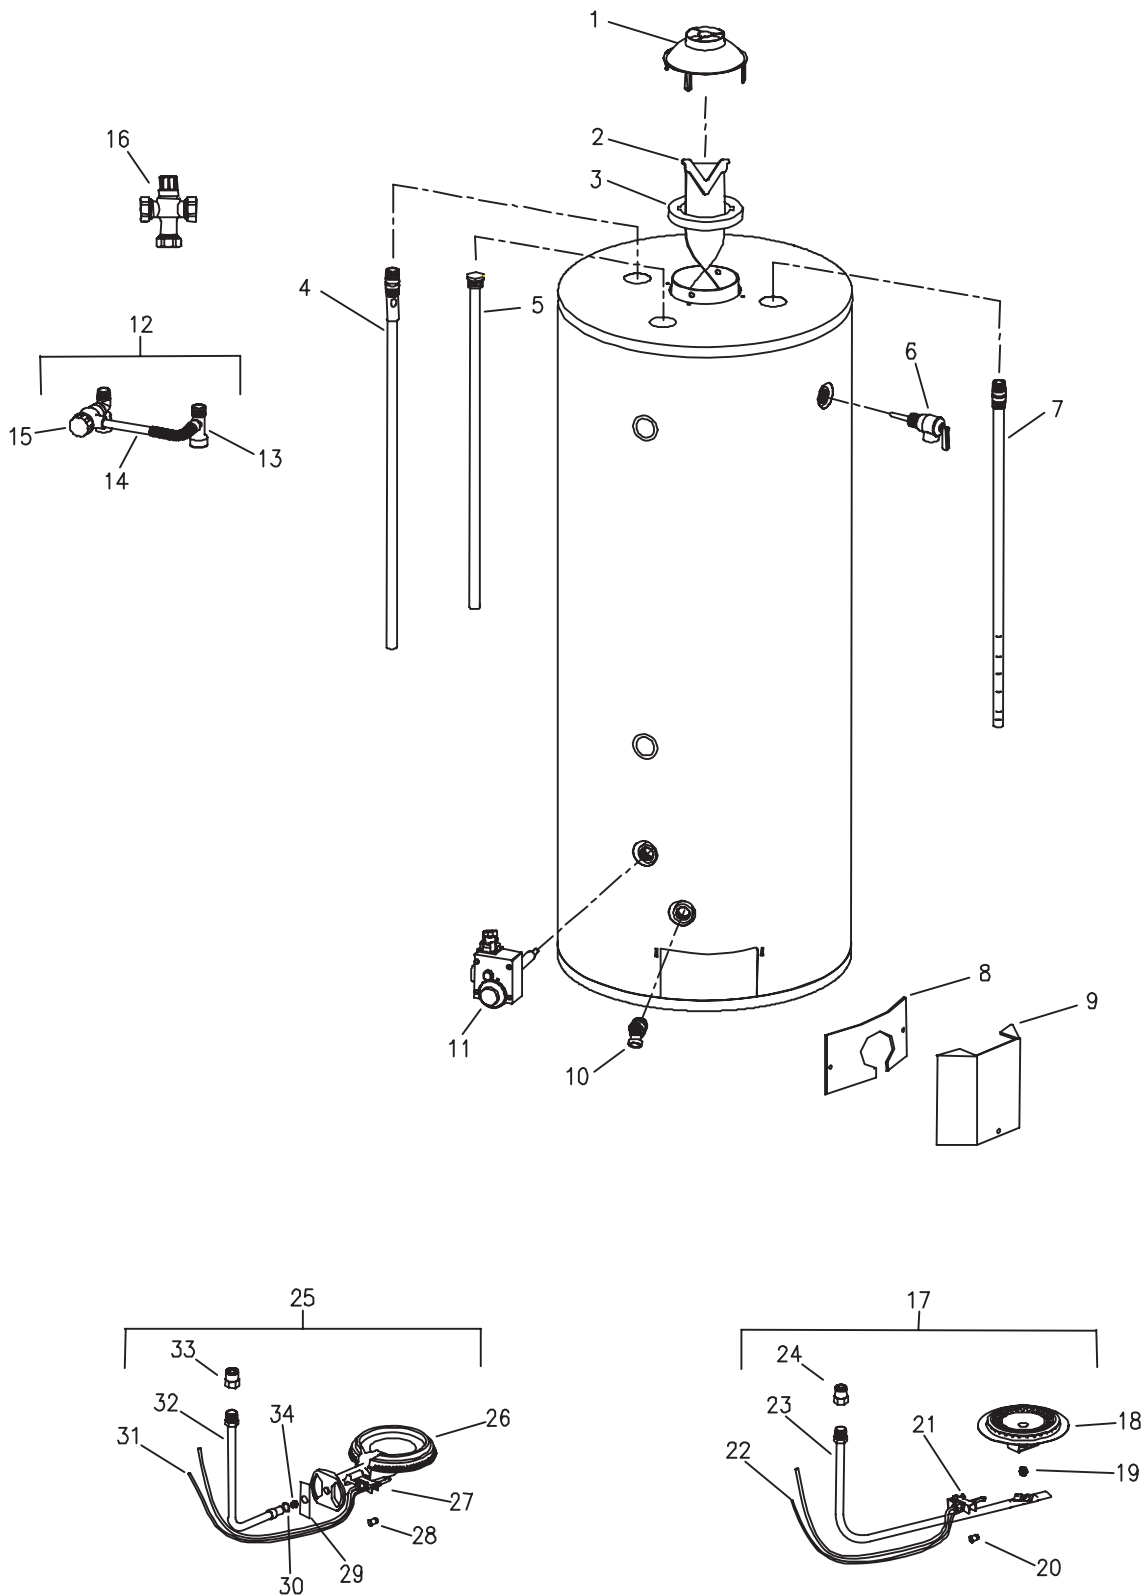

Specification subject to
change without notice.

CDW2504T Series

Item	Description	Model CDW2504T10F(BN,CX)
1	Draft Hood	243-33081-02-20
2	Flue Reducer	243-36920-00
3	Hot Water Outlet Anode Aluminum	224-32999-30
4	Flue Baffle	243-41037-00
5	Cold Water Inlet Dip Tube Polysulfone	229-39628-19
6	Plug Type Anode Aluminum	224-38508-03
7	T&P Relief Valve	230-40594-02
8	Wire Tie	239-44328-00
9	Right Side Inner Door Complete	243-43963-07
10	Screw-#8-18 x 3/4 HWH	239-44195-00
11	Outer Door	243-43962-00
12	Screw-#6-20 x 3/8 PHCR	239-43967-00
13	Resettable Thermal Switch	239-43676-02
14	Left Side Inner Door Complete	239-43968-18
15	Screw-#10-12 x 3/4 HWH	239-44113-00
16	Brass Drain Valve	265-42351-02
17	Inner Door Gasket Kit	239-44078-00
18	Piezo Igniter	239-43448-00
18A	Piezo Bracket White Rodgers	239-46157-02
	Piezo Bracket Robertshaw	239-46157-01
19	Nat. Gas Thermostat	265-46367-02
	LP Gas Thermostat	265-46368-03
20	Kit integrated Mixing Device	239-46225-01
21	Inlet Tee	239-45632-00
22	Flexible Connector	239-46347-02
23	Outlet Mixing Device	239-45631-00
24	ASSE Approved Mixing Valve (Optional)	239-43740-01

*Inner door gasket kit recommended

**Ordering a complete burner assembly may increase delivery time. Please order the specific component required for the quickest delivery.

CDW275T Series

Item	Description	Model CDW275T10(BN,CX)
1	Draft Hood	239-12950-00
2	Flue Baffle	243-39975-00
3	Flue Reducer	243-36920-00
4	Hot Water Outlet Anode Aluminum	224-32999-21
5	Plug Type Anode Aluminum	224-38508-03
6	T&P Valve	230-40594-02
7	Cold Water Inlet Dip Tube	229-39628-15
8	Inner Door	243-39207-00
9	Outer Door	243-37177-00
10	Brass Drain Valve	227-42351-02
11	Nat Gas Thermostat	265-46365-02
	LP Gas Thermostat	265-46366-02
12	Kit integrated Mixing Device	239-46225-01
13	Inlet Tee	239-45632-00
14	Flexible Connector	239-46347-02
15	Outlet Mixing Device	239-45631-00
16	ASSE Approved Mixing Valve (Optional)	239-43740-01