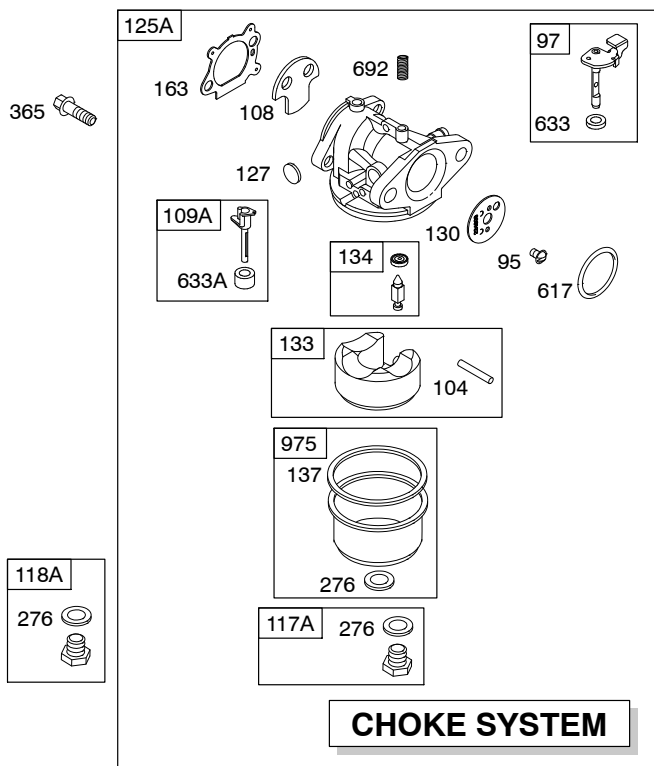

Illustrated Parts List

Model Series

124L00

TYPE NUMBERS
0112 through 1103.

TABLE OF CONTENTS

Air Cleaner	4
Alternator	6
Blower Housing/Shrouds	5
Camshaft	2
Carburetor	3
Controls	4
Crankshaft	2
Cylinder	2
Electric Starter	6
Electrical	6
Engine Sump	2
Exhaust System	4
Flywheel	6
Flywheel Brake	4
Fuel Supply	3
Governor Spring	4
Ignition	6
Kits/Gaskets	2 & 3
Lubrication	2
Piston Group	2
Rewind Starter	5
Valves	2

124L00

1319 WARNING LABEL

REQUIRED when replacing parts with warning labels affixed.

1058 OPERATOR'S MANUAL

1330 REPAIR MANUAL

Illustrations cover a range of engines. Parts shown without corresponding text may not be used on your specific engine. 3976-2 Assemblies include all parts shown in frames. 05/20/2008