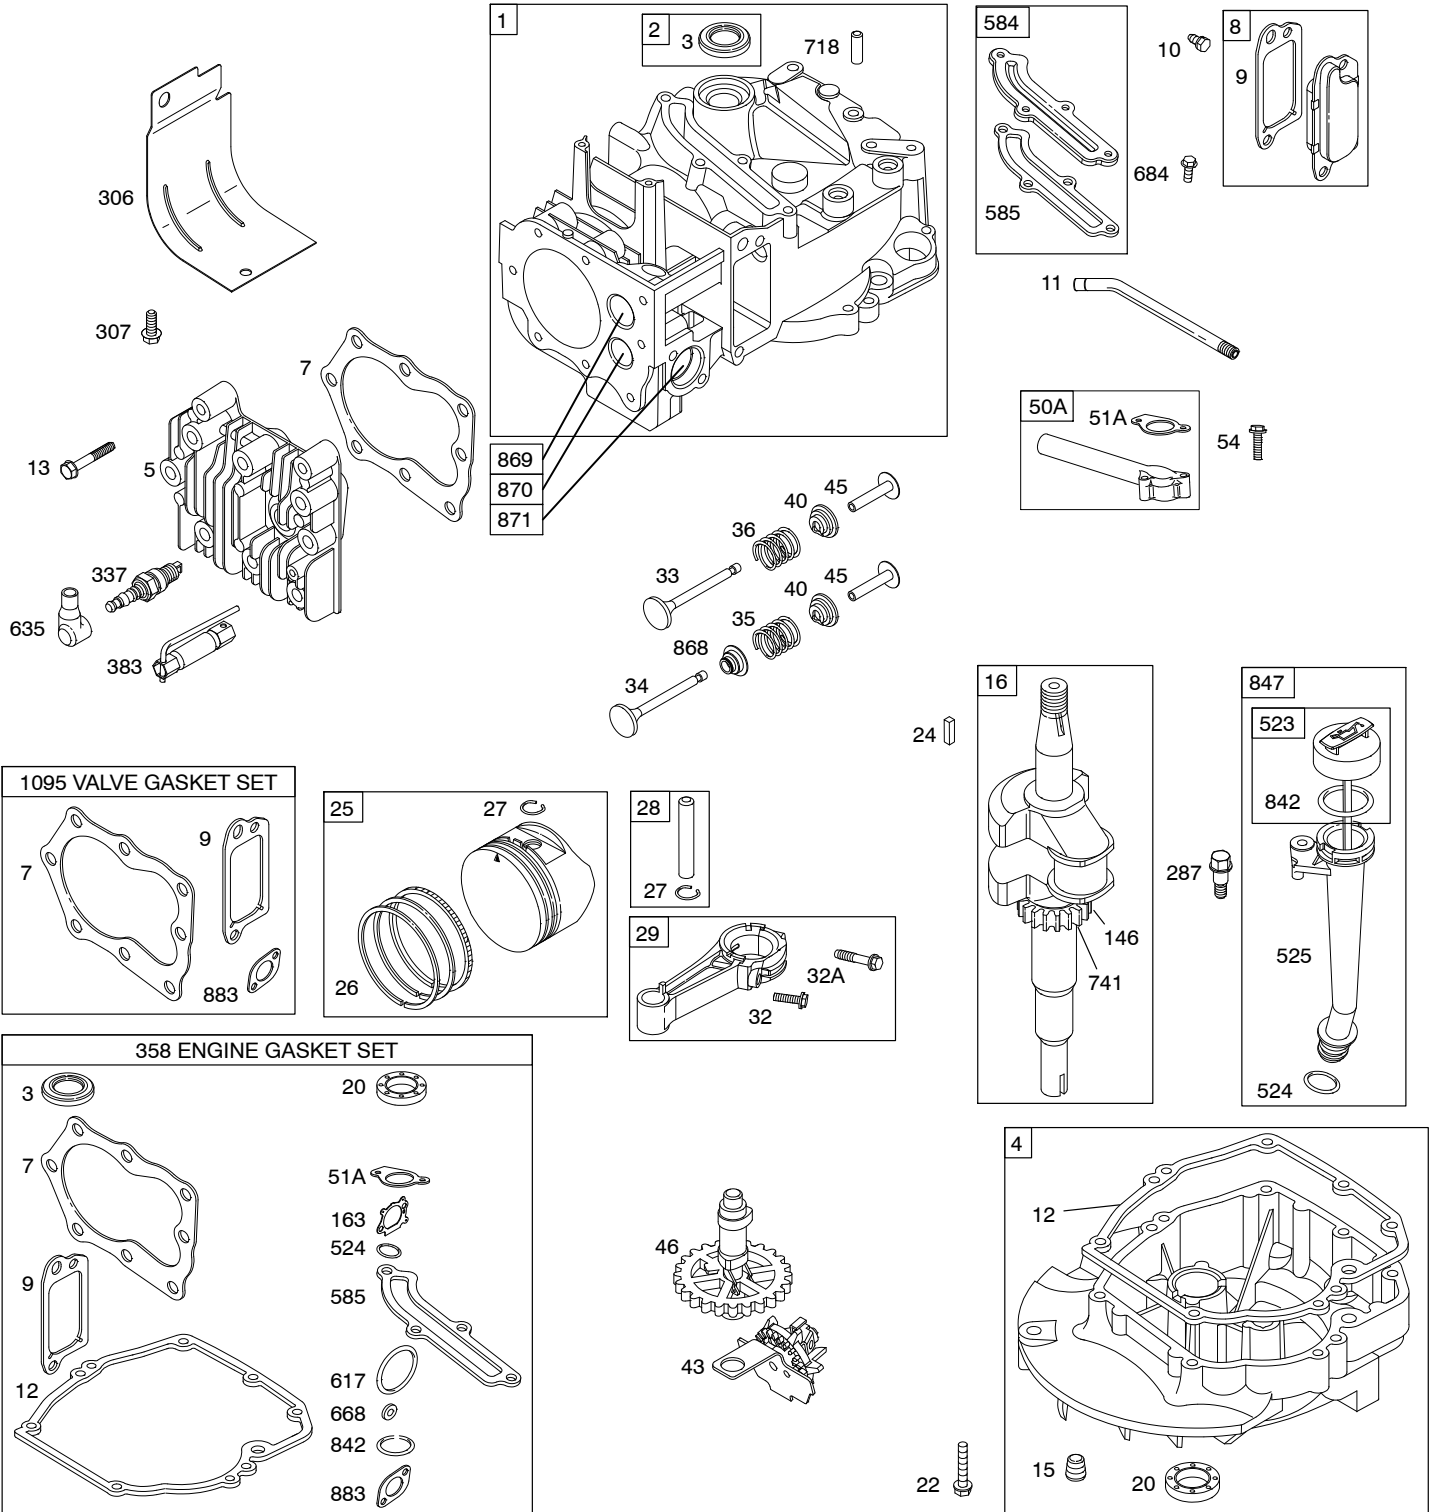

Illustrated Parts List

Model Series

124L00

TYPE NUMBERS
0112 through 1103.

TABLE OF CONTENTS

Air Cleaner	4
Alternator	6
Blower Housing/Shrouds	5
Camshaft	2
Carburetor	3
Controls	4
Crankshaft	2
Cylinder	2
Electric Starter	6
Electrical	6
Engine Sump	2
Exhaust System	4
Flywheel	6
Flywheel Brake	4
Fuel Supply	3
Governor Spring	4
Ignition	6
Kits/Gaskets	2 & 3
Lubrication	2
Piston Group	2
Rewind Starter	5
Valves	2

124L00

1319 WARNING LABEL

REQUIRED when replacing parts with warning labels affixed.

1058 OPERATOR'S MANUAL

1330 REPAIR MANUAL

Illustrations cover a range of engines. Parts shown without corresponding text may not be used on your specific engine. 3976-2 Assemblies include all parts shown in frames. 05/20/2008