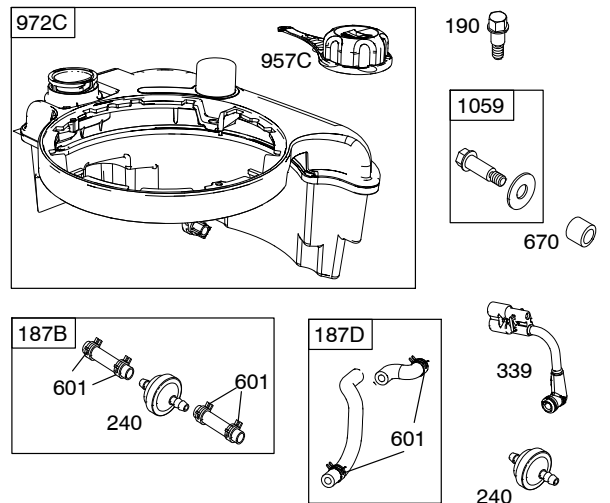

Illustrated Parts List

Model Series

124L00

TYPE NUMBERS
0112 through 1103.

TABLE OF CONTENTS

Air Cleaner	4
Alternator	6
Blower Housing/Shrouds	5
Camshaft	2
Carburetor	3
Controls	4
Crankshaft	2
Cylinder	2
Electric Starter	6
Electrical	6
Engine Sump	2
Exhaust System	4
Flywheel	6
Flywheel Brake	4
Fuel Supply	3
Governor Spring	4
Ignition	6
Kits/Gaskets	2 & 3
Lubrication	2
Piston Group	2
Rewind Starter	5
Valves	2

124L00

1319 WARNING LABEL

REQUIRED when replacing parts with warning labels affixed.

1058 OPERATOR'S MANUAL

1330 REPAIR MANUAL

Illustrations cover a range of engines. Parts shown without corresponding text may not be used on your specific engine. 3976-2 Assemblies include all parts shown in frames. 05/20/2008