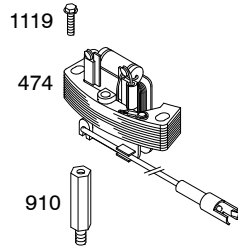

Illustrations cover a range of engines. Parts shown without corresponding text may not be used on your specific engine.
3976-6 Assemblies include all parts shown in frames. **05/20/2008**

REF. NO.	PART NO.	DESCRIPTION	REF. NO.	PART NO.	DESCRIPTION	REF. NO.	PART NO.	DESCRIPTION
1	697322	Cylinder Assembly	23A	691992	Flywheel	27	691866	Lock-Piston Pin
2	399269	Kit-Bushing/Seal (Magneto Side)			Used on Type No(s). 0120, 0124, 0153, 0165, 0530.	28	499423	Pin-Piston (Standard)
3	★299819S	Seal-Oil (Magneto Side)			----- Note -----	29	499424	Rod-Connecting (Standard)
4	493279	Sump-Engine			691987 Flywheel	32	691664	Screw (Connecting Rod)
5	691160	Head-Cylinder			Used on Type No(s). 0112, 0115, 0645, 0650, 0212, 0975, 1103.	32A	695759	Screw (Connecting Rod)
7	★Ø692249	Gasket-Cylinder Head	24	222698S	Key-Flywheel	33	262651S	Valve-Exhaust
8	695250	Breather Assembly	25	795429	Piston Assembly (Standard) (Used After Code Date 07090300).	34	262652S	Valve-Intake
9	★Ø696125	Gasket-Breather			----- Note -----	35	691270	Spring-Valve (Intake)
10	691125	Screw (Breather Assembly)			791097 Piston Assembly (Standard) (Used Before Code Date 07090400).	36	691270	Spring-Valve (Exhaust)
11	691781	Tube-Breather			795430 Piston Assembly (.020" Oversize) (Used After Code Date 07090300).	37	694086	Guard-Flywheel
12	★692232	Gasket-Crankcase			791326 Piston Assembly (.020" Oversize) (Used Before Code Date 07090400).	40	692194	Retainer-Valve
13	690912	Screw (Cylinder Head)			795431 Ring Set (Standard) (Used After Code Date 07090300).	43	691997	Slinger-Governor/Oil
15	691680	Plug-Oil Drain (Square Socket)			----- Note -----	45	690548	Tappet-Valve
16	691455	Crankshaft Used on Type No(s). 0530.			791098 Ring Set (Standard) (Used Before Code Date 07090400).	46	691449	Camshaft
		----- Note -----			795432 Ring Set (.020" Oversize) (Used After Code Date 07090300).	50A	794305	Manifold-Intake
		696009 Crankshaft Used on Type No(s). 0212.			791324 Ring Set (.020" Oversize) (Used Before Code Date 07090400).	51A	★794306	Gasket-Intake
		691450 Crankshaft Used on Type No(s). 0645, 0650, 0947, 0975, 1103.				54	691650	Screw (Intake Manifold)
		691452 Crankshaft Used on Type No(s). 0115.	26	795431		55	691421	Housing-Rewind Starter
		694849 Crankshaft Used on Type No(s). 0120, 0124.			----- Note -----	58	697316	Rope-Starter (Cut To Required Length)
		691451 Crankshaft Used on Type No(s). 0112, 0153, 0165.			791098 Ring Set (Standard) (Used Before Code Date 07090400).	60	281434S	Grip-Starter Rope
20	★399781S	Seal-Oil (PTO Side)			795432 Ring Set (.020" Oversize) (Used After Code Date 07090300).	65	690837	Screw (Rewind Starter)
22	691092	Screw (Crankcase Cover/ Sump)			791324 Ring Set (.020" Oversize) (Used Before Code Date 07090400).	78	691108	Screw (Flywheel Guard)
						81	691740	Lock-Muffler Screw
						94	●493765	Kit-Idle Mixture
						95	691636	Screw (Throttle Valve)
						97	493267	Shaft-Throttle (Metal)
								----- Note -----
								696565 Shaft-Throttle (Plastic)