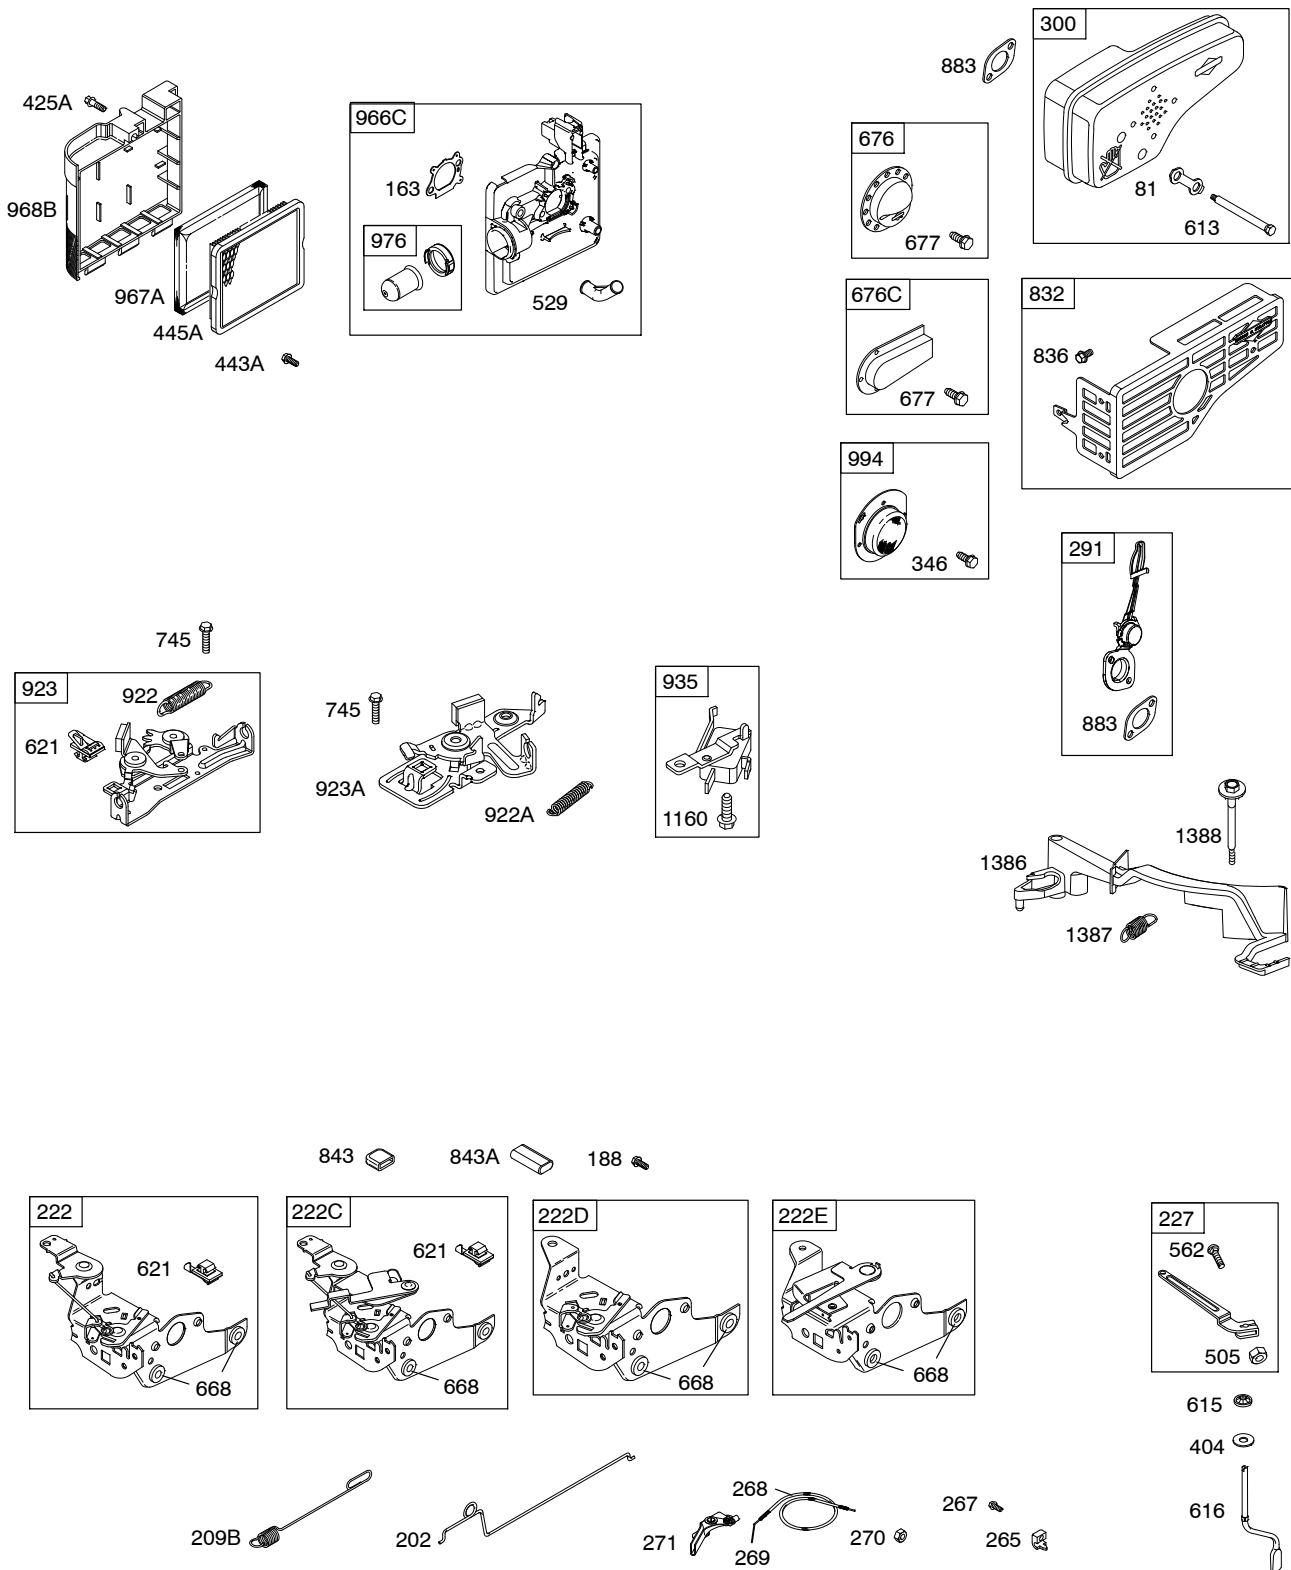

124L00

Illustrations cover a range of engines. Parts shown without corresponding text may not be used on your specific engine.
3976-4 Assemblies include all parts shown in frames. **05/20/2008**