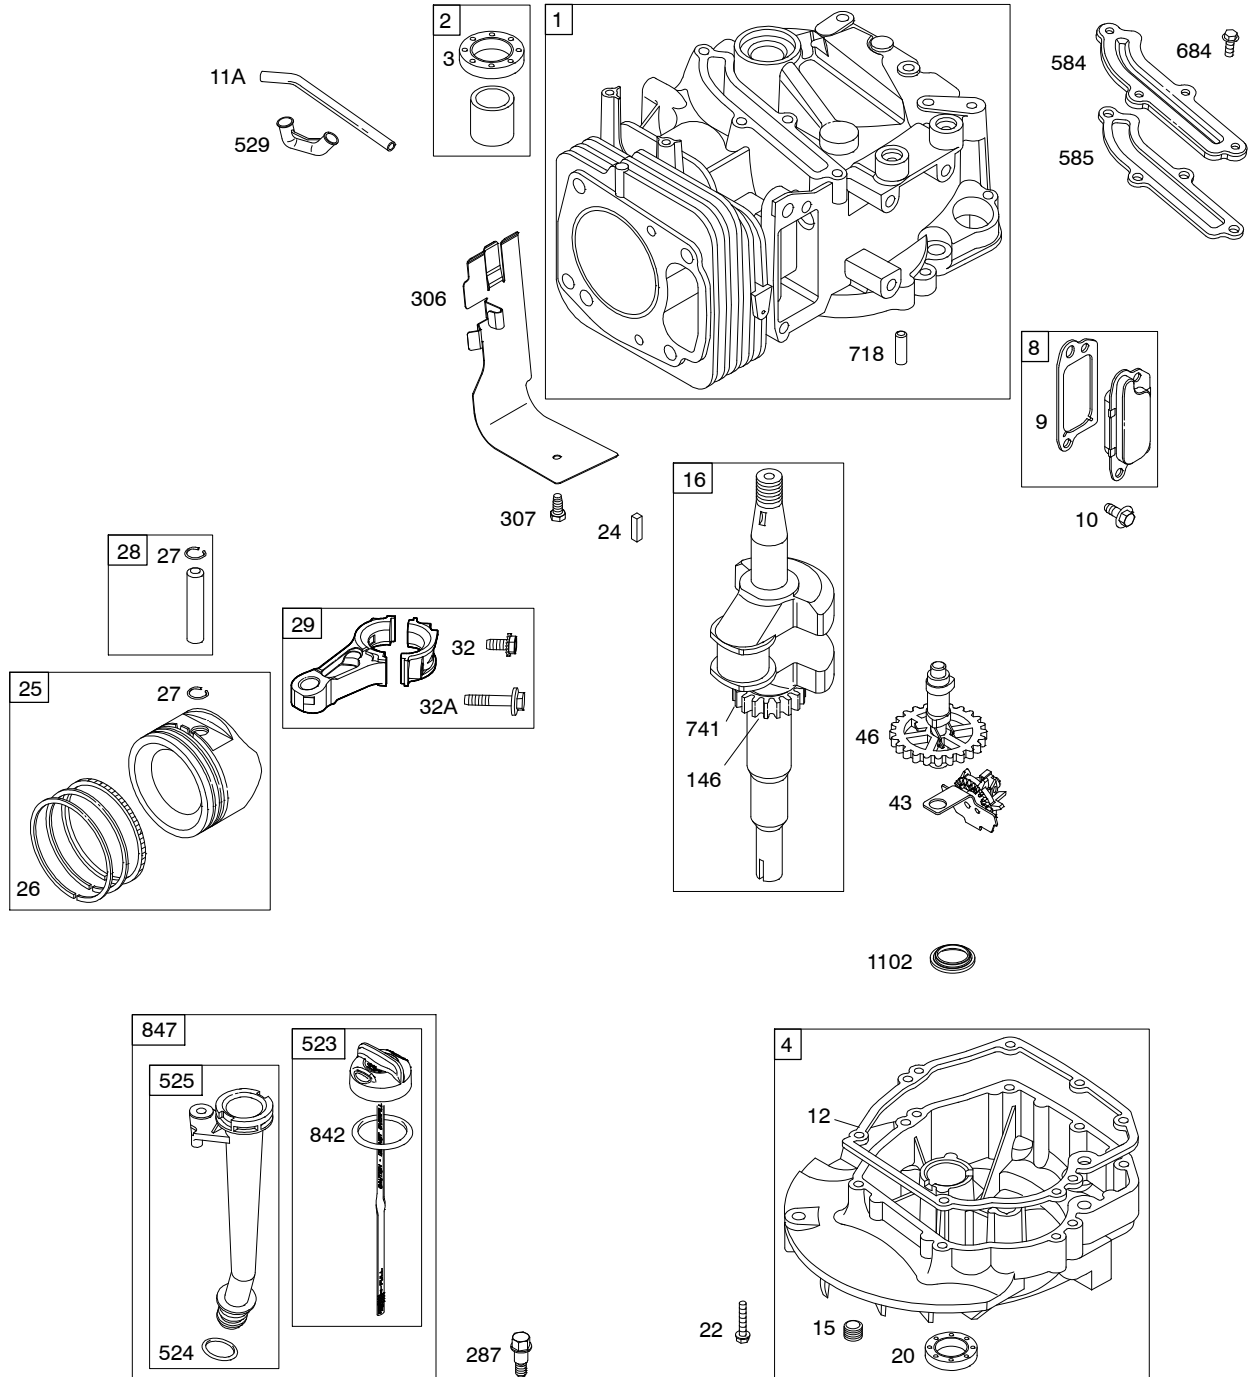

Illustrated Parts List

Model Series

128600

TYPE NUMBERS
0100 through 0902.

TABLE OF CONTENTS

Air Cleaner	6
Blower Housing/Shrouds	7
Camshaft	2
Carburetor	4
Controls	5
Crankshaft	2
Cylinder	2
Cylinder Head	3
Electric Starter	7
Engine Sump	2
Exhaust System	6
Flywheel	7
Flywheel Brake	5
Fuel Supply	4
Governor Spring	5
Ignition	5
Kits/Gaskets Sets	8
Lubrication	2
Piston Group	2
Rewind Starter	7

1319 WARNING LABEL

REQUIRED when replacing parts with warning labels affixed.

1019 LABEL KIT

Illustrations cover a range of engines. Parts shown without corresponding text may not be used on your specific engine.
 5116-2 Assemblies include all parts shown in frames. 05/29/2008