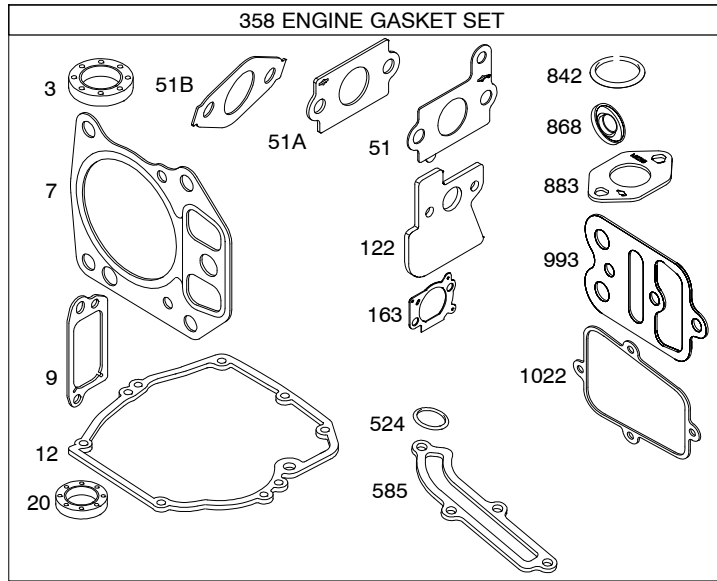

Illustrations cover a range of engines. Parts shown without corresponding text may not be used on your specific engine.