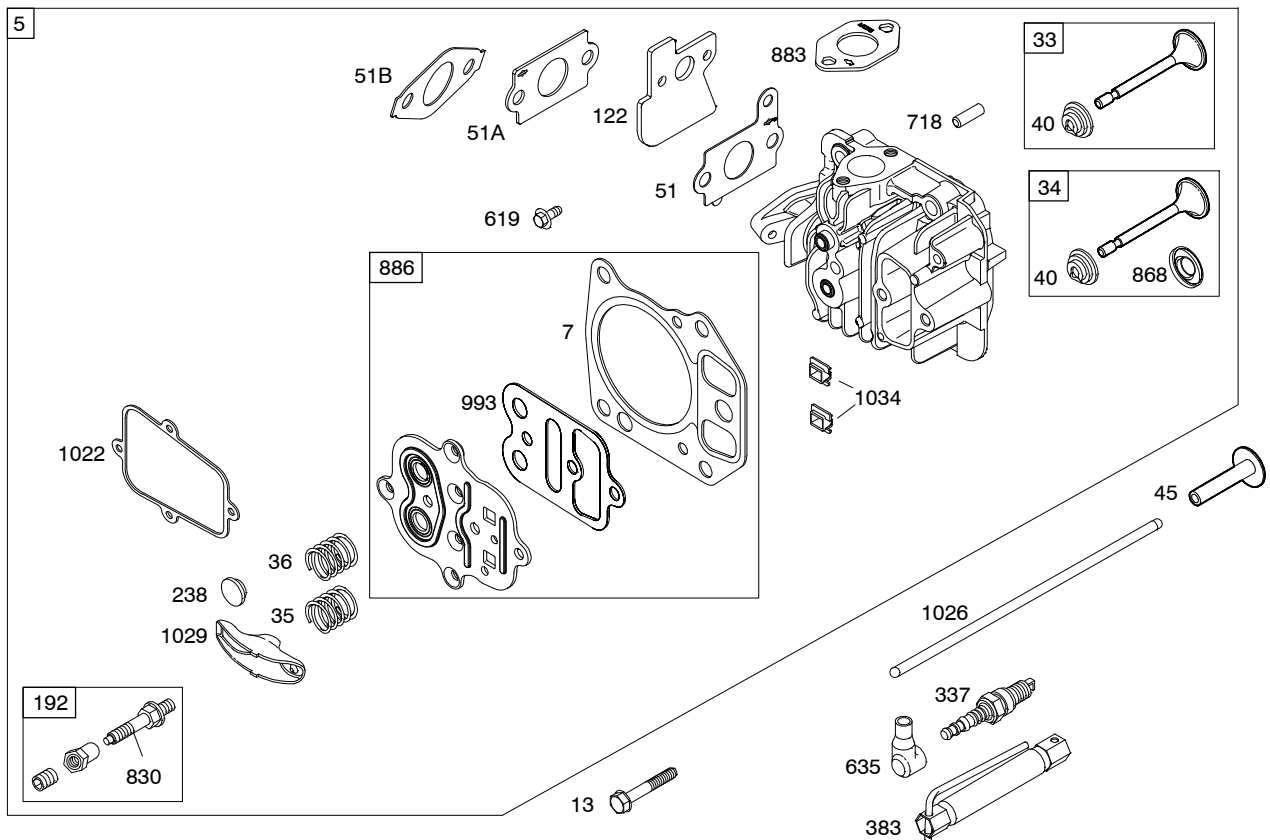

Illustrated Parts List

Model Series

128600

TYPE NUMBERS
0100 through 0902.

TABLE OF CONTENTS

Air Cleaner	6
Blower Housing/Shrouds	7
Camshaft	2
Carburetor	4
Controls	5
Crankshaft	2
Cylinder	2
Cylinder Head	3
Electric Starter	7
Engine Sump	2
Exhaust System	6
Flywheel	7
Flywheel Brake	5
Fuel Supply	4
Governor Spring	5
Ignition	5
Kits/Gaskets Sets	8
Lubrication	2
Piston Group	2
Rewind Starter	7

1319 WARNING LABEL

REQUIRED when replacing parts with warning labels affixed.

1019 LABEL KIT

Illustrations cover a range of engines. Parts shown without corresponding text may not be used on your specific engine.
 5116-2 Assemblies include all parts shown in frames. 05/29/2008