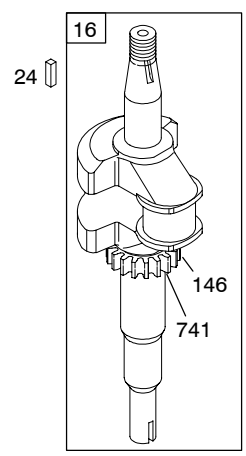

129H00

1319 WARNING LABEL

REQUIRED when replacing parts with warning labels affixed.

1058 OPERATOR'S MANUAL

1330 REPAIR MANUAL

1019 LABEL KIT

Illustrations cover a range of engines. Parts shown without corresponding text may not be used on your specific engine.
5118-2 Assemblies include all parts shown in frames. 12/07/2007