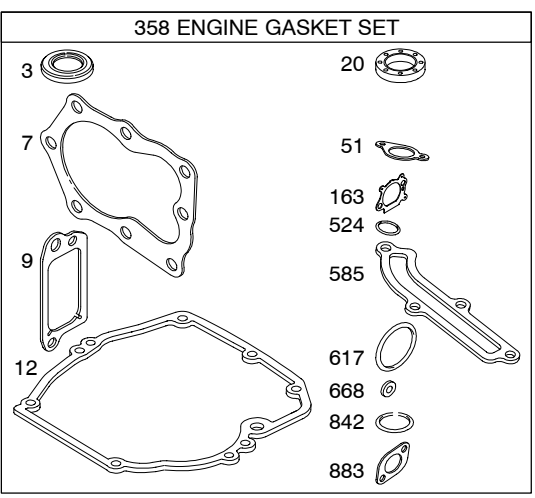

129H00

Illustrated Parts List

Model Series

129H00

TYPE NUMBERS
0005 through 0185.

TABLE OF CONTENTS

Alternator	6
Air Cleaner	4
Blower Housing/Shrouds	5
Camshaft	2
Carburetor	3
Controls	4
Crankshaft	2
Cylinder	2
Electric Starter	6
Electrical	6
Engine Sump	2
Exhaust System	4
Flywheel	5
Flywheel Brake	6
Fuel Supply	3
Governor Spring	4
Ignition	6
Kits/Gaskets	2 & 3
Lubrication	2
Piston Group	2
Rewind Starter	5
Valves	2

129H00

1319 WARNING LABEL

REQUIRED when replacing parts with warning labels affixed.

1058 OPERATOR'S MANUAL

1330 REPAIR MANUAL

1019 LABEL KIT

Illustrations cover a range of engines. Parts shown without corresponding text may not be used on your specific engine.
 5118-2 Assemblies include all parts shown in frames. 12/07/2007

Illustrations cover a range of engines. Parts shown without corresponding text may not be used on your specific engine.

Illustrations cover a range of engines. Parts shown without corresponding text may not be used on your specific engine.
5118-4 Assemblies include all parts shown in frames. **12/07/2007**

1036 EMISSIONS LABEL

Illustrations cover a range of engines. Parts shown without corresponding text may not be used on your specific engine.
5118-6 Assemblies include all parts shown in frames. **12/07/2007**