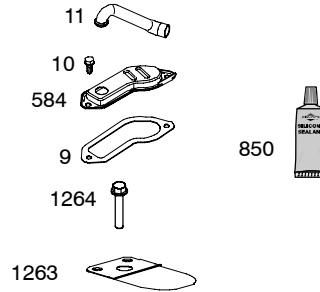

Illustrations cover a range of engines. Parts shown without corresponding text may not be used on your specific engine.