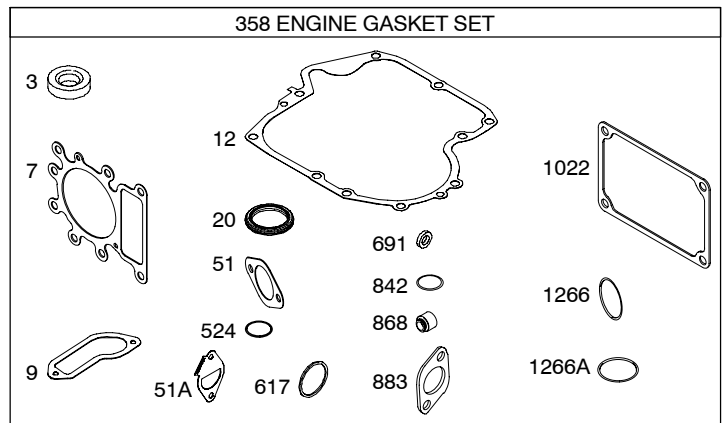

Illustrations cover a range of engines. Parts shown without corresponding text may not be used on your specific engine.