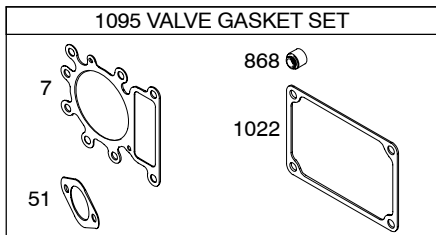

Illustrations cover a range of engines. Parts shown without corresponding text may not be used on your specific engine.