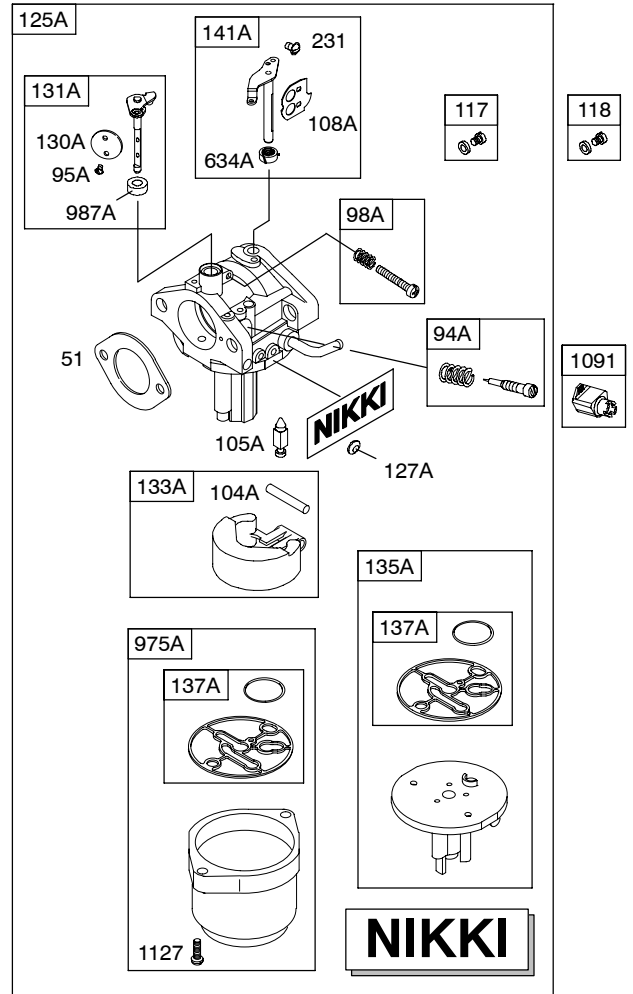

Illustrations cover a range of engines. Parts shown without corresponding text may not be used on your specific engine.