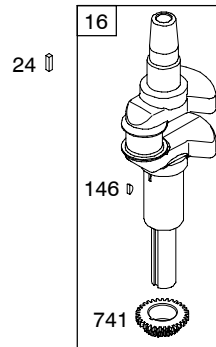

Illustrations cover a range of engines. Parts shown without corresponding text may not be used on your specific engine.