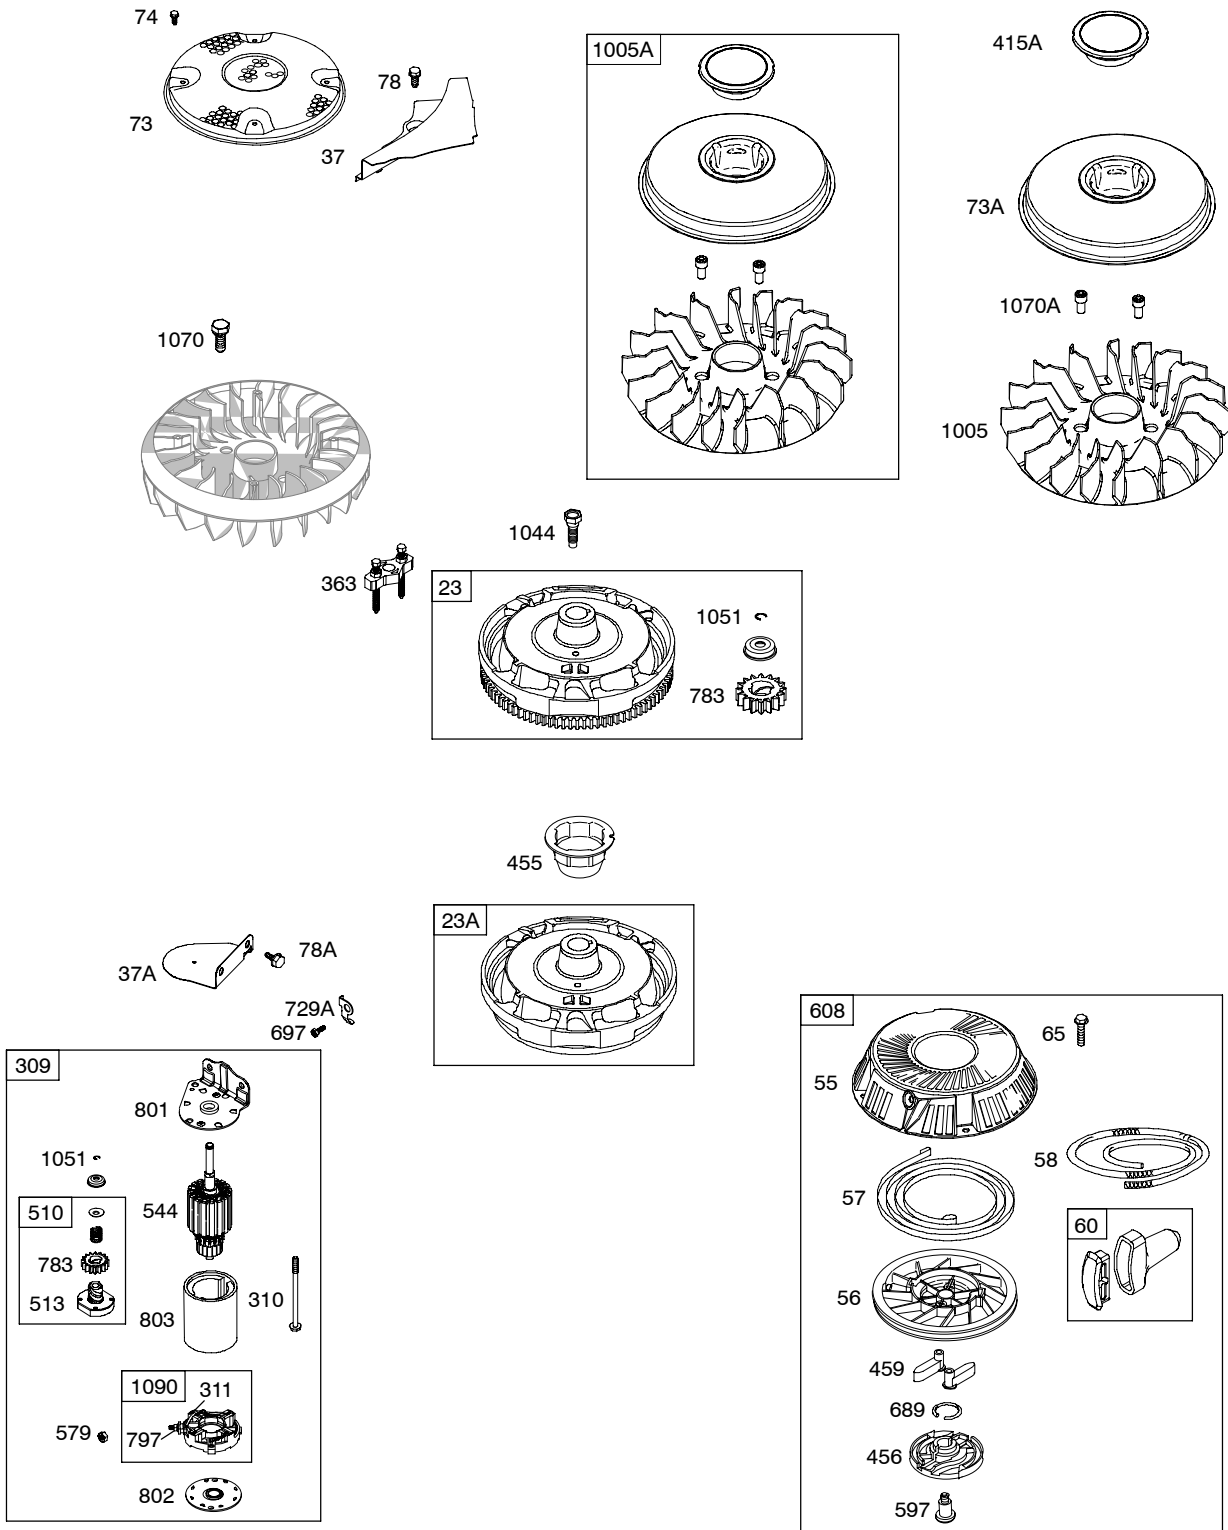

Illustrations cover a range of engines. Parts shown without corresponding text may not be used on your specific engine.