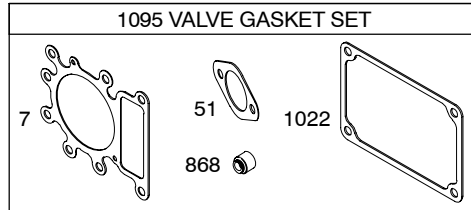

Illustrations cover a range of engines. Parts shown without corresponding text may not be used on your specific engine.