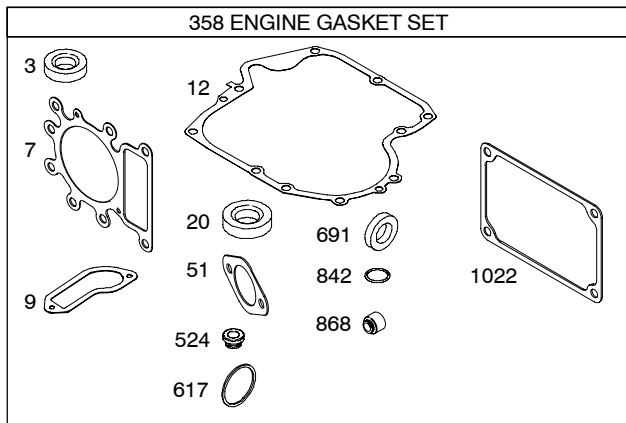

Illustrations cover a range of engines. Parts shown without corresponding text may not be used on your specific engine.