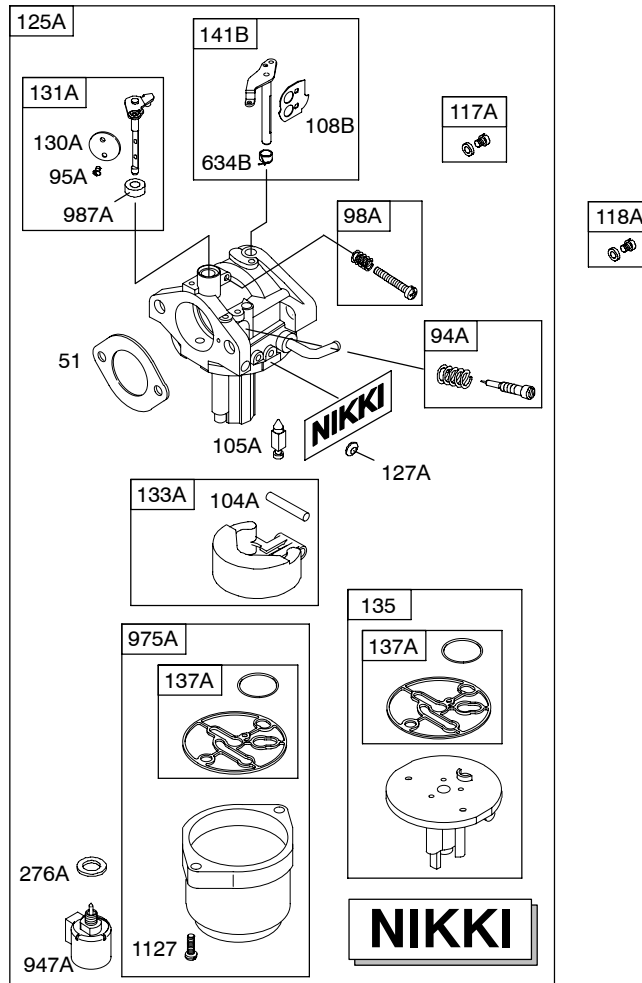

Illustrated Parts List

Model Series

31N800

TYPE NUMBERS
.0440.

TABLE OF CONTENTS

Air Cleaner	5
Alternator	7
Blower Housing	5
Camshaft	2
Carburetor	4
Controls	7
Crankshaft	2
Cylinder	2
Cylinder Head	3
Electric Starter	7
Engine Sump	2
Flywheel	6
Fuel Supply	5
Gasket Set - Engine	2
Gasket Set - Valve	3
Governor Spring	7
Ignition	7
Kit - Carburetor Overhaul	4
Lubrication	3
Operator's Manual	2
Piston, Rings, Connecting Rod	2
Valves	3
Warning Label	2

REQUIRED when replacing parts with warning labels affixed.

24

Illustrations cover a range of engines. Parts shown without corresponding text may not be used on your specific engine.

Illustrations cover a range of engines. Parts shown without corresponding text may not be used on your specific engine.

Illustrations cover a range of engines. Parts shown without corresponding text may not be used on your specific engine.

NOTE: All stators use a No. 1119 mounting screw. 

NOTE: The proper flywheel part number and/or the alternator magnet size will determine the alternator type or output. See repair instruction manual for additional information.