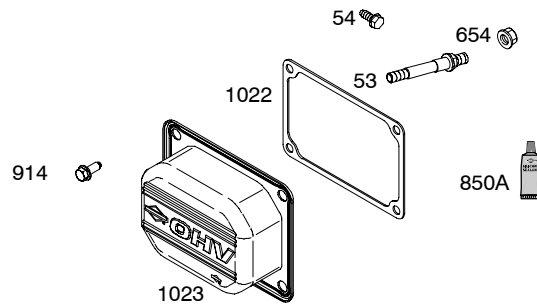

Illustrations cover a range of engines. Parts shown without corresponding text may not be used on your specific engine.