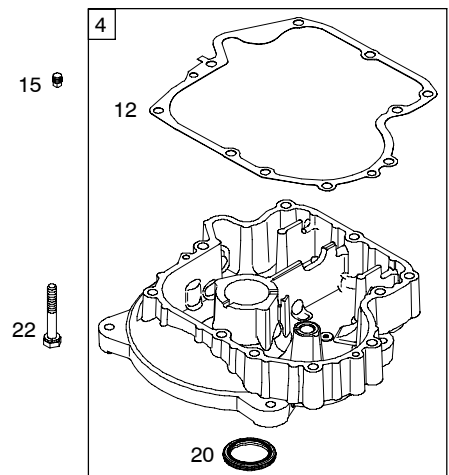

Illustrations cover a range of engines. Parts shown without corresponding text may not be used on your specific engine.