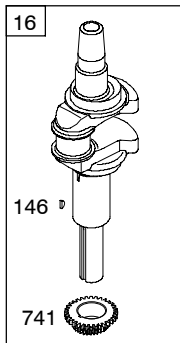

1319 WARNING LABEL

WARNING	
	Read and follow Operating Instructions before running engine.
	Gasoline is flammable. Allow engine to cool at least 2 minutes before refueling.
	Engines emit carbon monoxide, DO NOT run in enclosed area.
	Muffler area temperature may exceed 150°F. Do not touch hot parts.

REQUIRED when replacing parts with warning labels affixed.

24

Illustrations cover a range of engines. Parts shown without corresponding text may not be used on your specific engine.