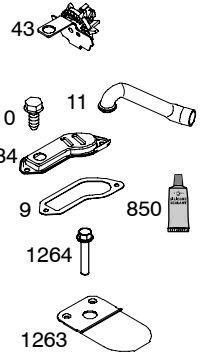

1319 WARNING LABEL

WARNING	
	Read and follow Operating Instructions before running engine.
	Gasoline is flammable. Allow engine to cool at least 2 minutes before refueling.
	Engines emit carbon monoxide, DO NOT run in enclosed area.
	Muffler area temperature may exceed 150°F. Do not touch hot parts.

REQUIRED when replacing parts with warning labels affixed.

24

Illustrations cover a range of engines. Parts shown without corresponding text may not be used on your specific engine.