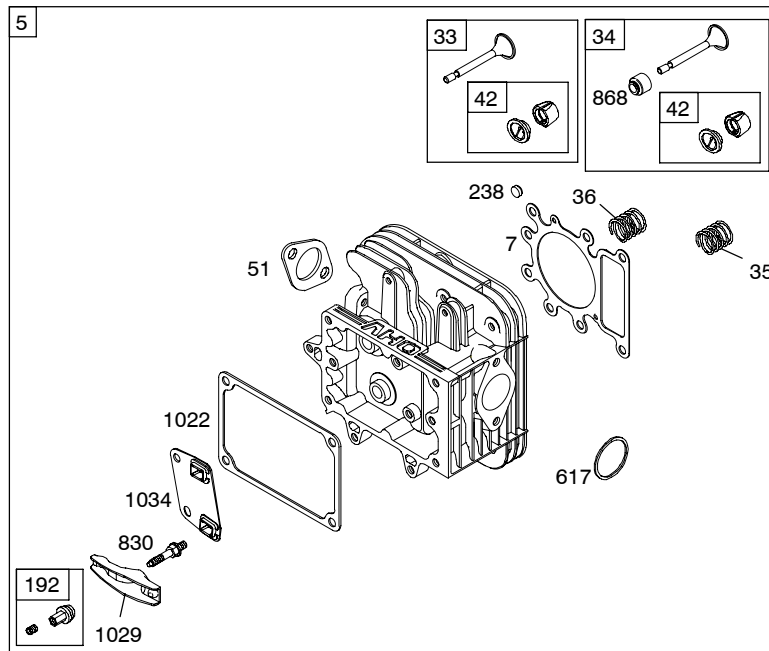

Illustrations cover a range of engines. Parts shown without corresponding text may not be used on your specific engine.