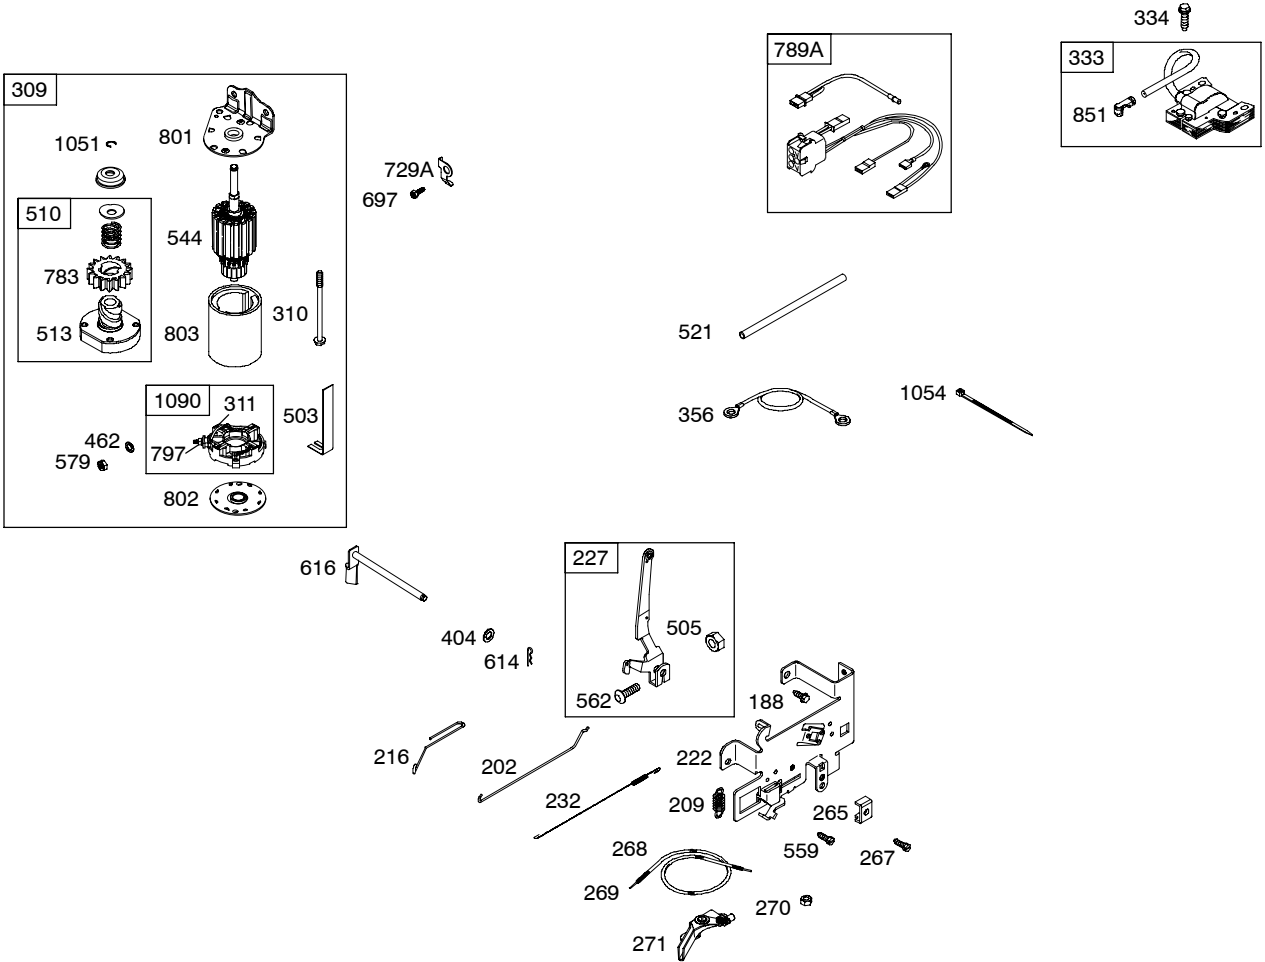

Illustrated Parts List

Model Series

31N800

TYPE NUMBERS
.0440.

TABLE OF CONTENTS

Air Cleaner	5
Alternator	7
Blower Housing	5
Camshaft	2
Carburetor	4
Controls	7
Crankshaft	2
Cylinder	2
Cylinder Head	3
Electric Starter	7
Engine Sump	2
Flywheel	6
Fuel Supply	5
Gasket Set - Engine	2
Gasket Set - Valve	3
Governor Spring	7
Ignition	7
Kit - Carburetor Overhaul	4
Lubrication	3
Operator's Manual	2
Piston, Rings, Connecting Rod	2
Valves	3
Warning Label	2

Illustrations cover a range of engines. Parts shown without corresponding text may not be used on your specific engine.

1036 EMISSIONS LABEL

Illustrations cover a range of engines. Parts shown without corresponding text may not be used on your specific engine.

Illustrations cover a range of engines. Parts shown without corresponding text may not be used on your specific engine.

NOTE: All stators use a No. 1119 mounting screw. 

NOTE: The proper flywheel part number and/or the alternator magnet size will determine the alternator type or output. See repair instruction manual for additional information.