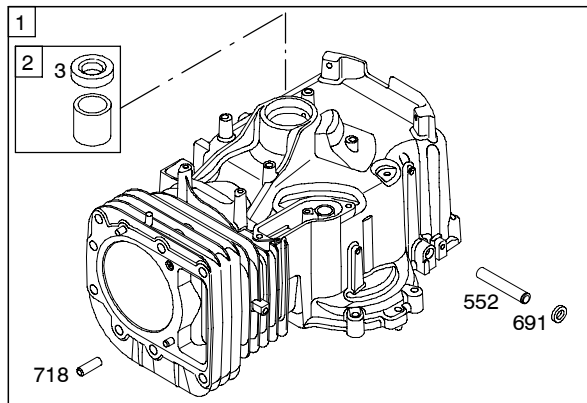

1319 WARNING LABEL

WARNING	
	Read and follow Operating Instructions before running engine.
	Gasoline is flammable. Allow engine to cool at least 2 minutes before refueling.
	Engines emit carbon monoxide, DO NOT run in enclosed area.
	Muffler area temperature may exceed 150°F. Do not touch hot parts.

REQUIRED when replacing parts with warning labels affixed.

24

Illustrations cover a range of engines. Parts shown without corresponding text may not be used on your specific engine.