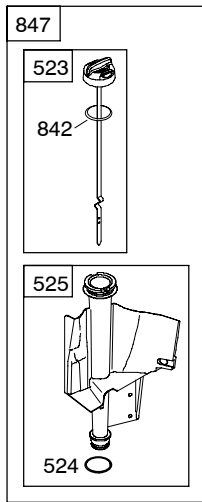

Illustrations cover a range of engines. Parts shown without corresponding text may not be used on your specific engine.