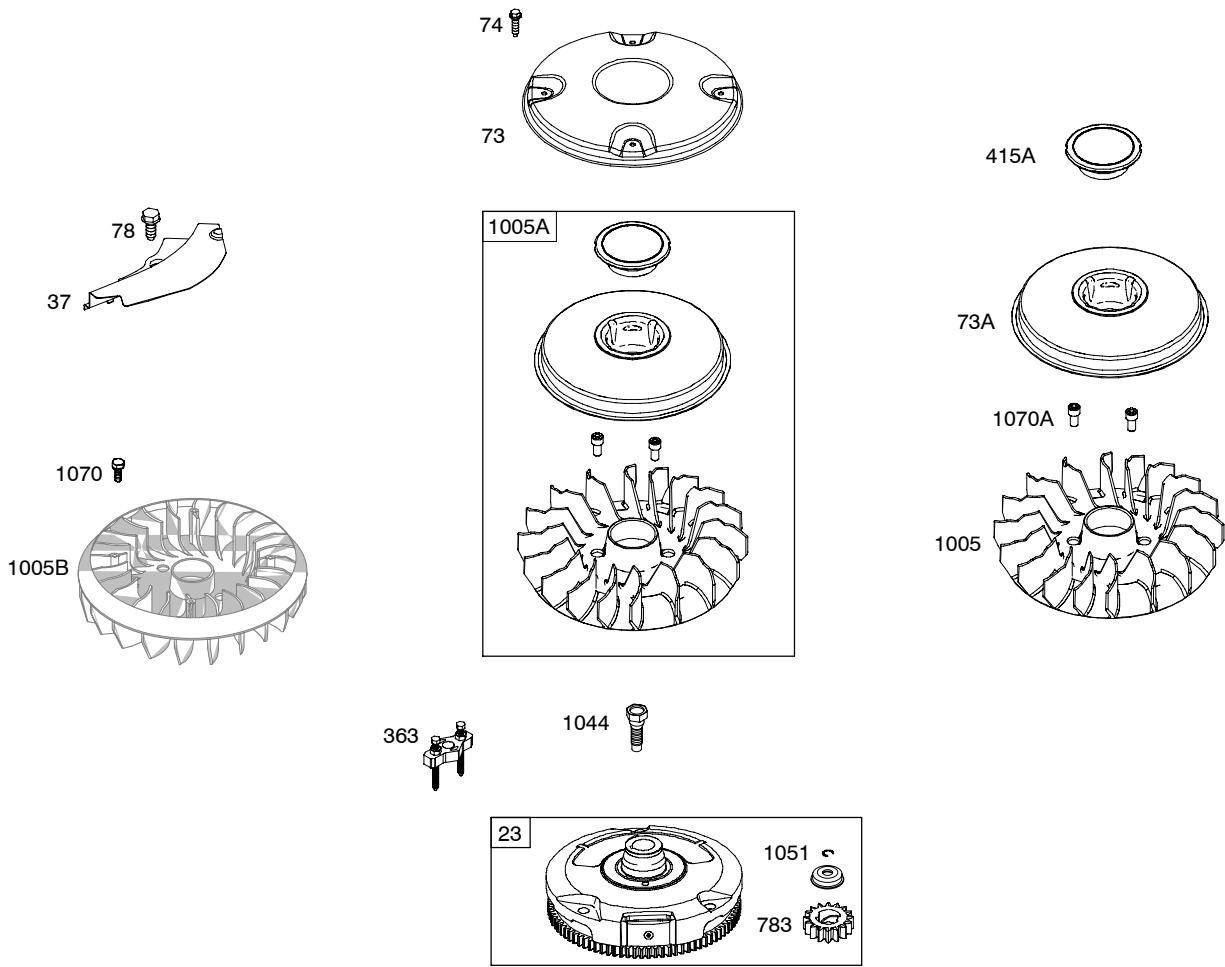

Illustrated Parts List

Model Series

31N800

TYPE NUMBERS
.0440.

TABLE OF CONTENTS

Air Cleaner	5
Alternator	7
Blower Housing	5
Camshaft	2
Carburetor	4
Controls	7
Crankshaft	2
Cylinder	2
Cylinder Head	3
Electric Starter	7
Engine Sump	2
Flywheel	6
Fuel Supply	5
Gasket Set - Engine	2
Gasket Set - Valve	3
Governor Spring	7
Ignition	7
Kit - Carburetor Overhaul	4
Lubrication	3
Operator's Manual	2
Piston, Rings, Connecting Rod	2
Valves	3
Warning Label	2

REQUIRED when replacing parts with warning labels affixed.

24

Illustrations cover a range of engines. Parts shown without corresponding text may not be used on your specific engine.

Illustrations cover a range of engines. Parts shown without corresponding text may not be used on your specific engine.

Illustrations cover a range of engines. Parts shown without corresponding text may not be used on your specific engine.

1036 EMISSIONS LABEL

Illustrations cover a range of engines. Parts shown without corresponding text may not be used on your specific engine.