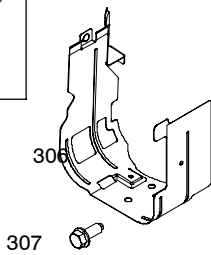

1319 WARNING LABEL

WARNING	
	Read and follow Operating Instructions before running engine.
	Gasoline is flammable. Allow engine to cool at least 2 minutes before refueling.
	Engines emit carbon monoxide, DO NOT run in enclosed area.
	Muffler area temperature may exceed 150°F. Do not touch hot parts.

REQUIRED when replacing parts with warning labels affixed.

24

Illustrations cover a range of engines. Parts shown without corresponding text may not be used on your specific engine.