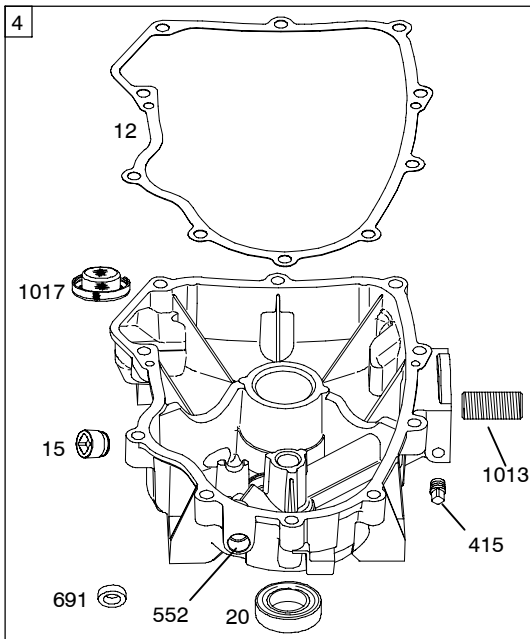

44M700

1058 OPERATOR'S MANUAL

1330 REPAIR MANUAL