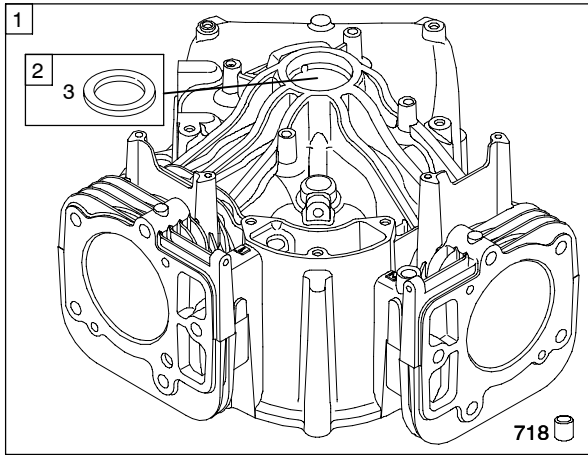

44M700

1058 OPERATOR'S MANUAL

1330 REPAIR MANUAL