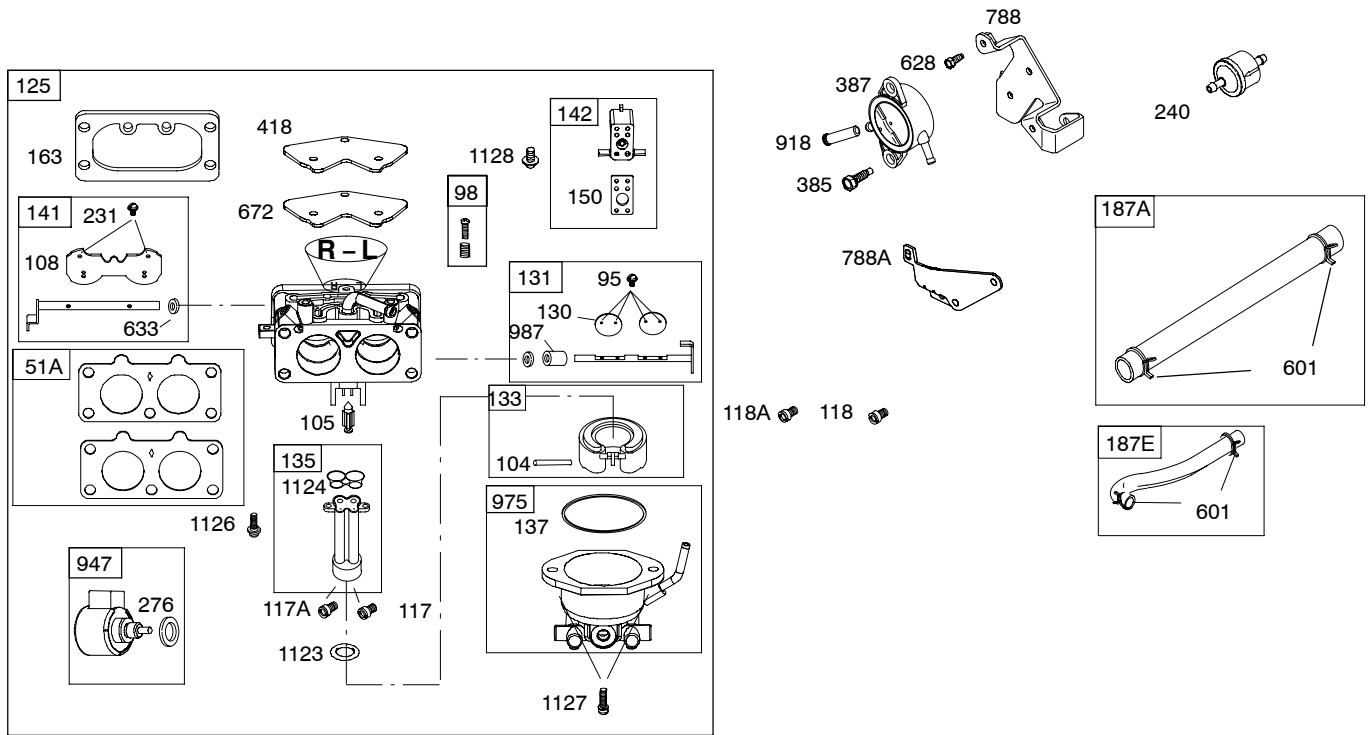

Illustrated Parts List

Model Series

44M700

TYPE NUMBERS
0110 through 0121.

TABLE OF CONTENTS

Air Cleaner	6
Alternators	8
Blower Housing/Shrouds	6
Camshaft	3
Carburetor	5
Controls	7
Crankshaft	3
Cylinder	2
Cylinder Head	4
Engine Sump	2
Electric Starter	7
Exhaust System	5
Flywheel	7
Gasket Set-Engine	2
Gasket Set - Valve	4
Ignition	8
Kit- Carburetor Overhaul	5
Lubrication	3
Piston, Rings, Connecting Rod	3
Valves	4

44M700

Illustrations cover a range of engines. Parts shown without corresponding text may not be used on your specific engine.

3563-4

Assemblies include all parts shown in frames.

04/26/2007

Illustrations cover a range of engines. Parts shown without corresponding text may not be used on your specific engine.