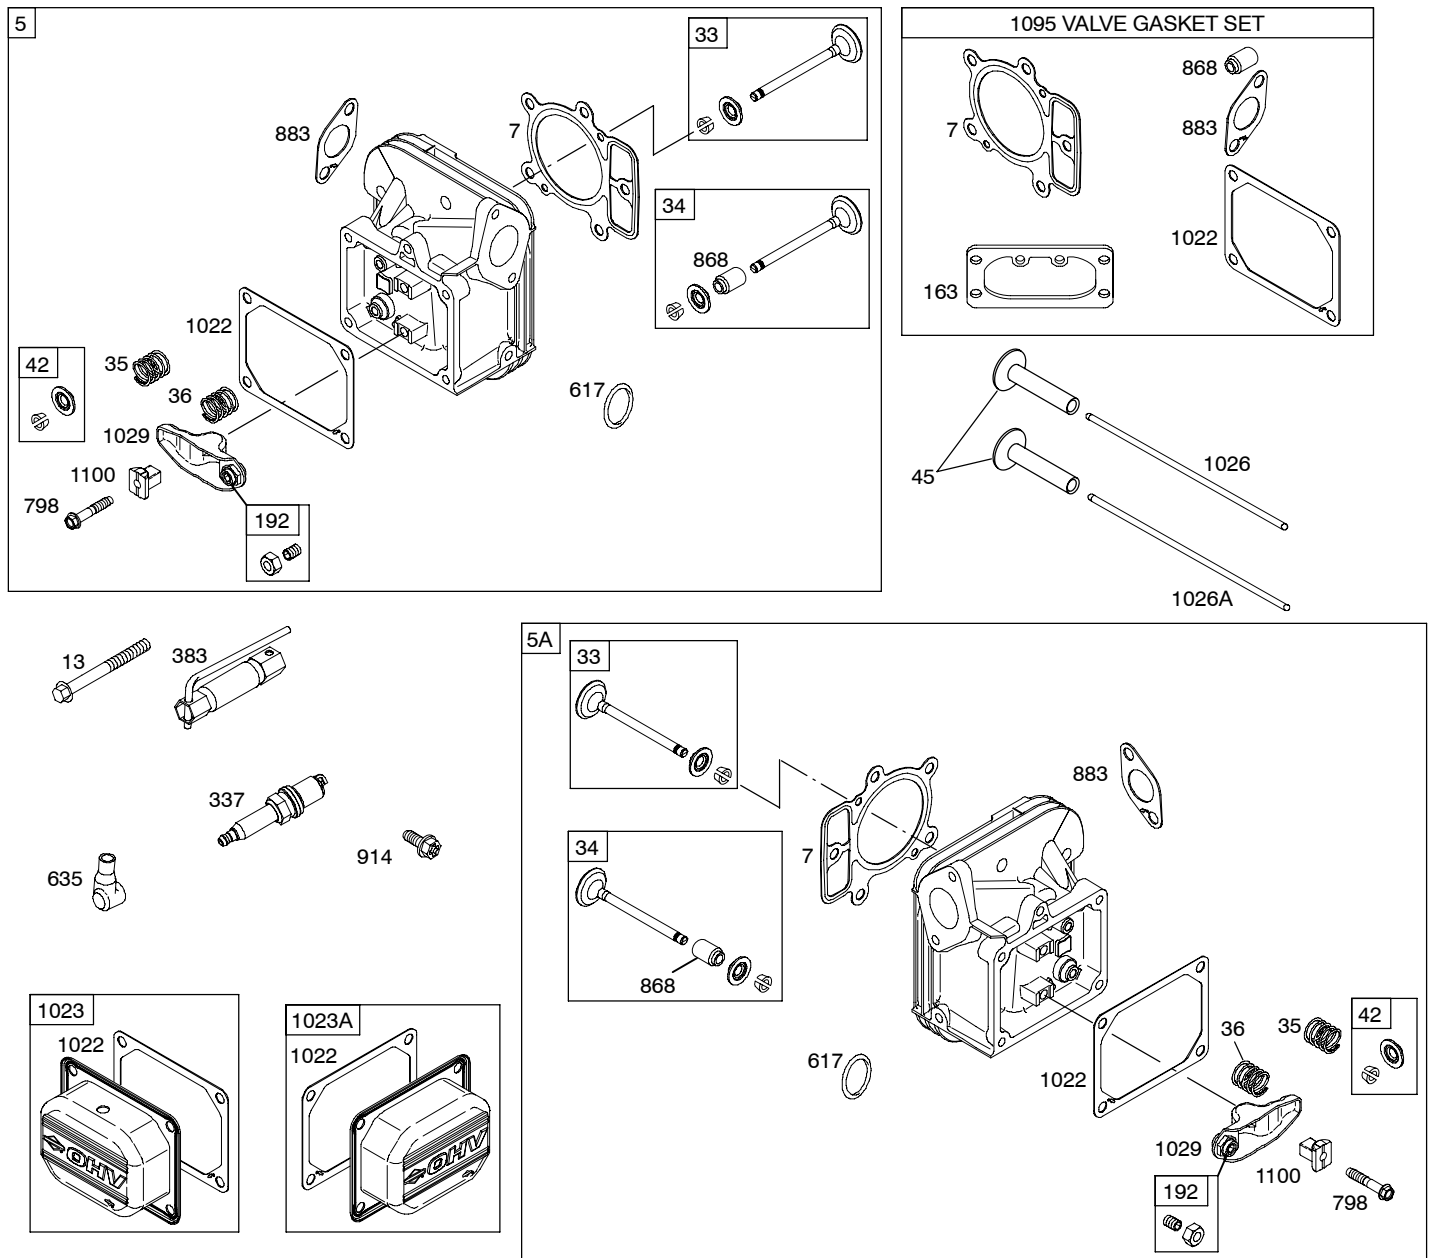

44M700

Illustrations cover a range of engines. Parts shown without corresponding text may not be used on your specific engine.

3563-4

Assemblies include all parts shown in frames.

04/26/2007