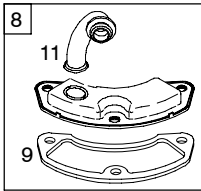

44M700

1058 OPERATOR'S MANUAL

1330 REPAIR MANUAL