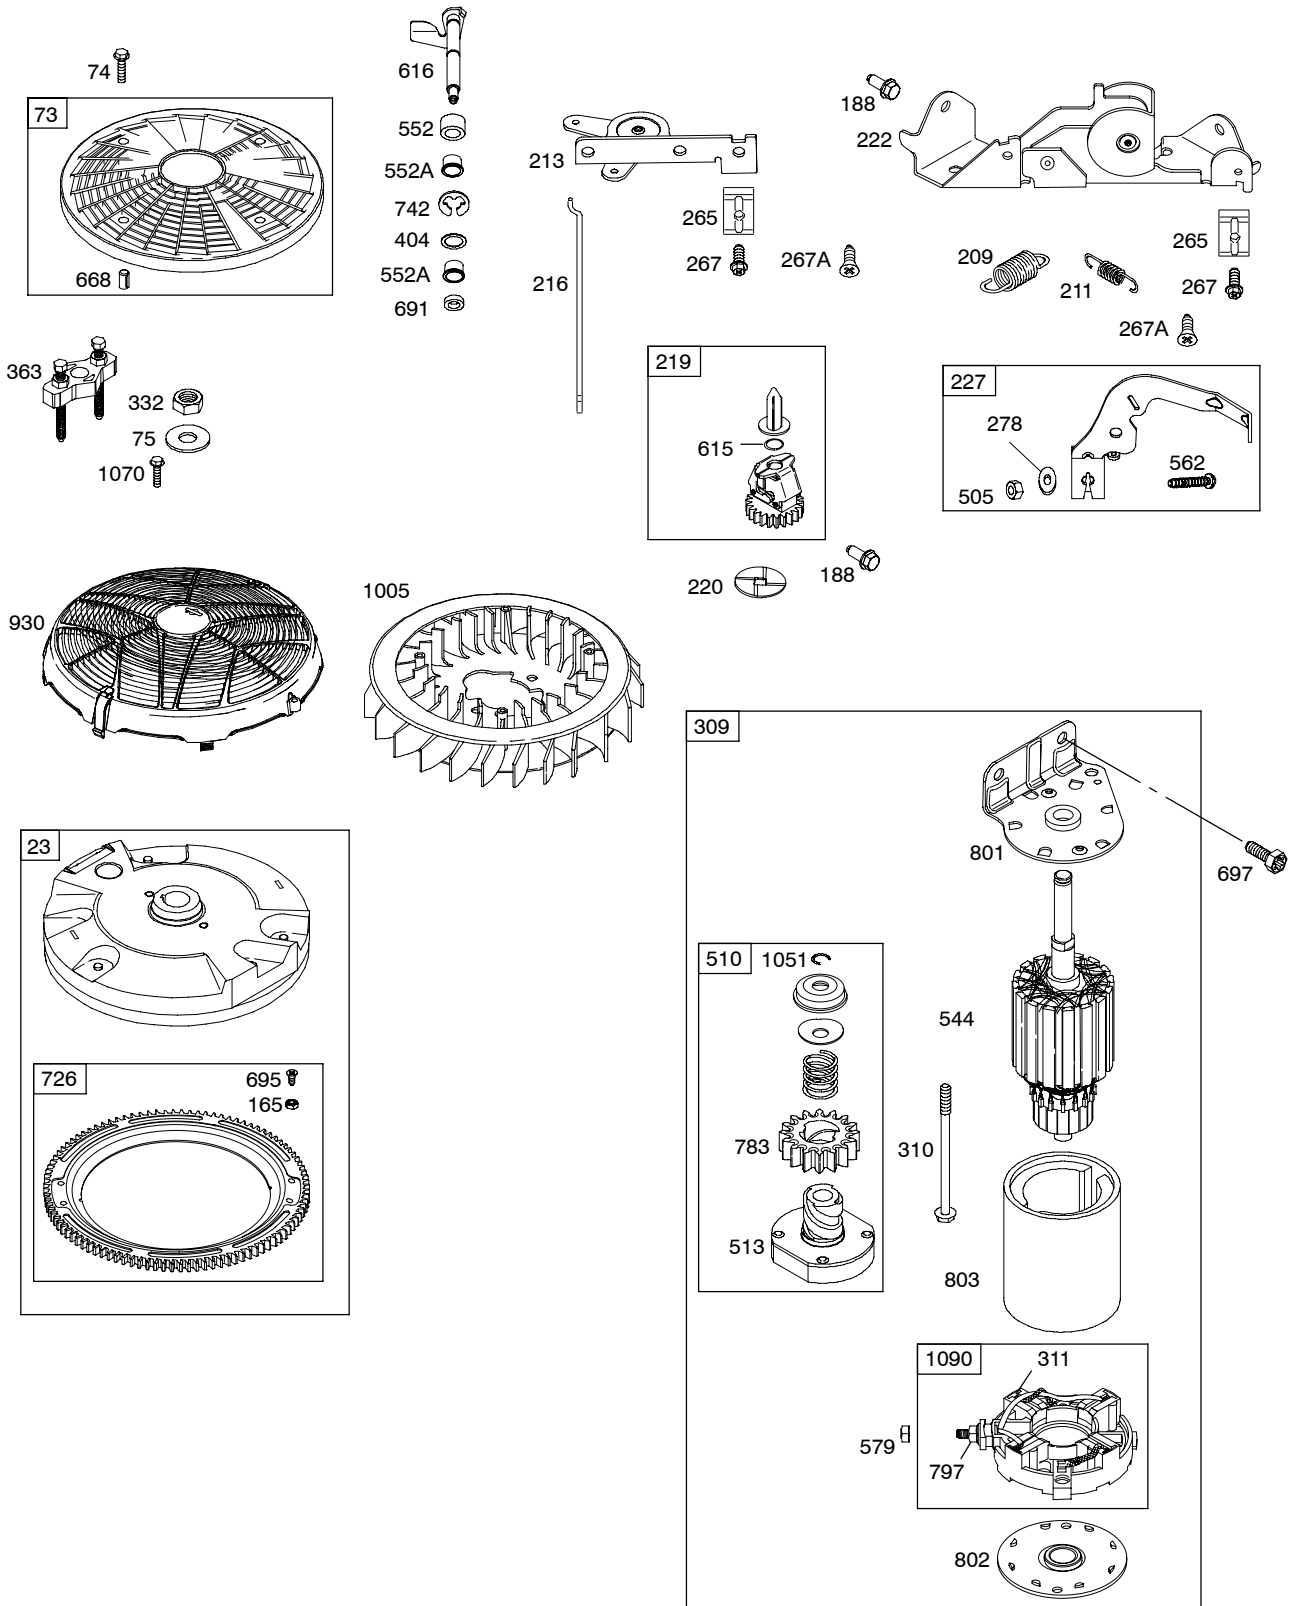

Illustrations cover a range of engines. Parts shown without corresponding text may not be used on your specific engine.