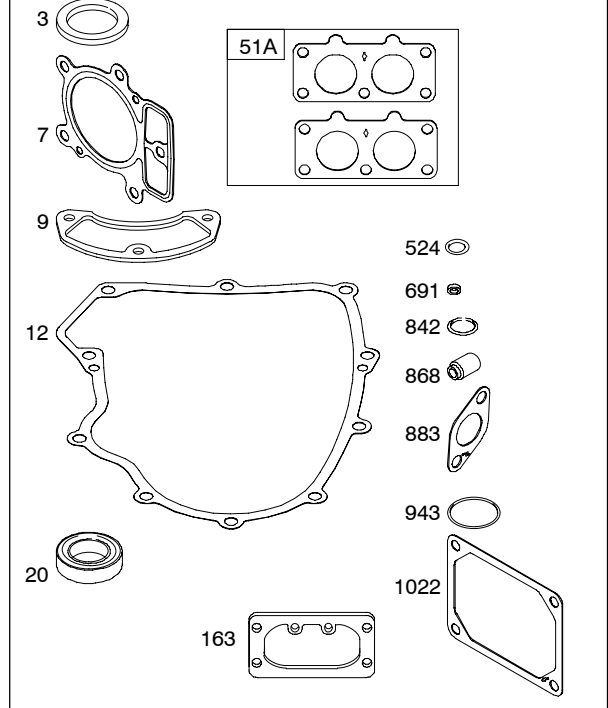

Illustrated Parts List

Model Series

44M700

TYPE NUMBERS
0110 through 0121.

TABLE OF CONTENTS

Air Cleaner	6
Alternators	8
Blower Housing/Shrouds	6
Camshaft	3
Carburetor	5
Controls	7
Crankshaft	3
Cylinder	2
Cylinder Head	4
Engine Sump	2
Electric Starter	7
Exhaust System	5
Flywheel	7
Gasket Set-Engine	2
Gasket Set - Valve	4
Ignition	8
Kit- Carburetor Overhaul	5
Lubrication	3
Piston, Rings, Connecting Rod	3
Valves	4

44M700

1058 OPERATOR'S MANUAL

1330 REPAIR MANUAL

358A ENGINE GASKET SET

Illustrations cover a range of engines. Parts shown without corresponding text may not be used on your specific engine.

3563-2

Assemblies include all parts shown in frames.