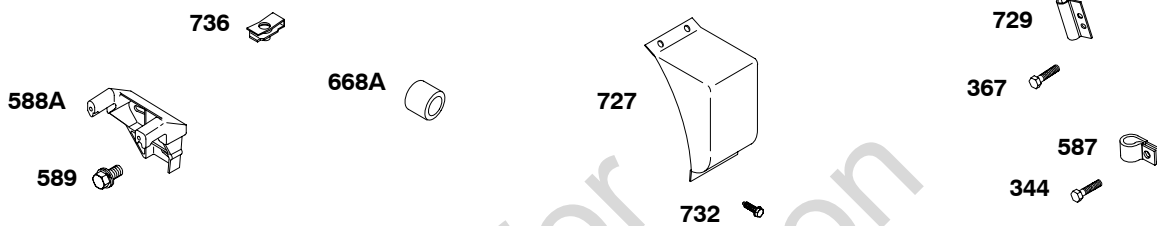

326400

REF. NO.	PART NO.	DESCRIPTION	REF. NO.	PART NO.	DESCRIPTION	REF. NO.	PART NO.	DESCRIPTION
197	90072	Screw (Back Plate)	452	92864	Washer (Back Plate)	668A	231065	Spacer Used on Type No(s). 0164, 0240.
215	222445	Guide-Air	452B	26404	Washer (Back Plate)	685	690661	Screw (Rectifier)
316	691612	Nut (Back Plate)	452C	691077	Washer (Back Plate)	727	692338	Cover-Starter Drive
318	691666	Screw (Mounting Bracket)	488	222211	Bracket-Fuse	729	690432	Clip-Wire (Alternator)
344	690305	Screw (Cable Clamp)	488A	222345	Bracket-Fuse	729A	690588	Clip-Wire
367	690305	Screw (Wire Clip)	573	391220	Plate-Back (Used on Engines With Electric Start Only)	732	93410	Screw (Starter Drive Cover)
384	690371	Washer (Back Plate)	573A	299450	Plate-Back	736	690302	Nut-Clip
405	690290	Screw (Back Plate)	587	690389	Clamp-Cable	895	692309	Switch-Rotary
			588A	690375	Bracket-Armature (Used on Engines With Electric Starter)			
			589	690300	Screw (Armature Bracket)			

Engine Gasket Set-Reference 358
Carburetor Overhaul Kit-Reference 121

Valve Gasket Set-Reference 1095