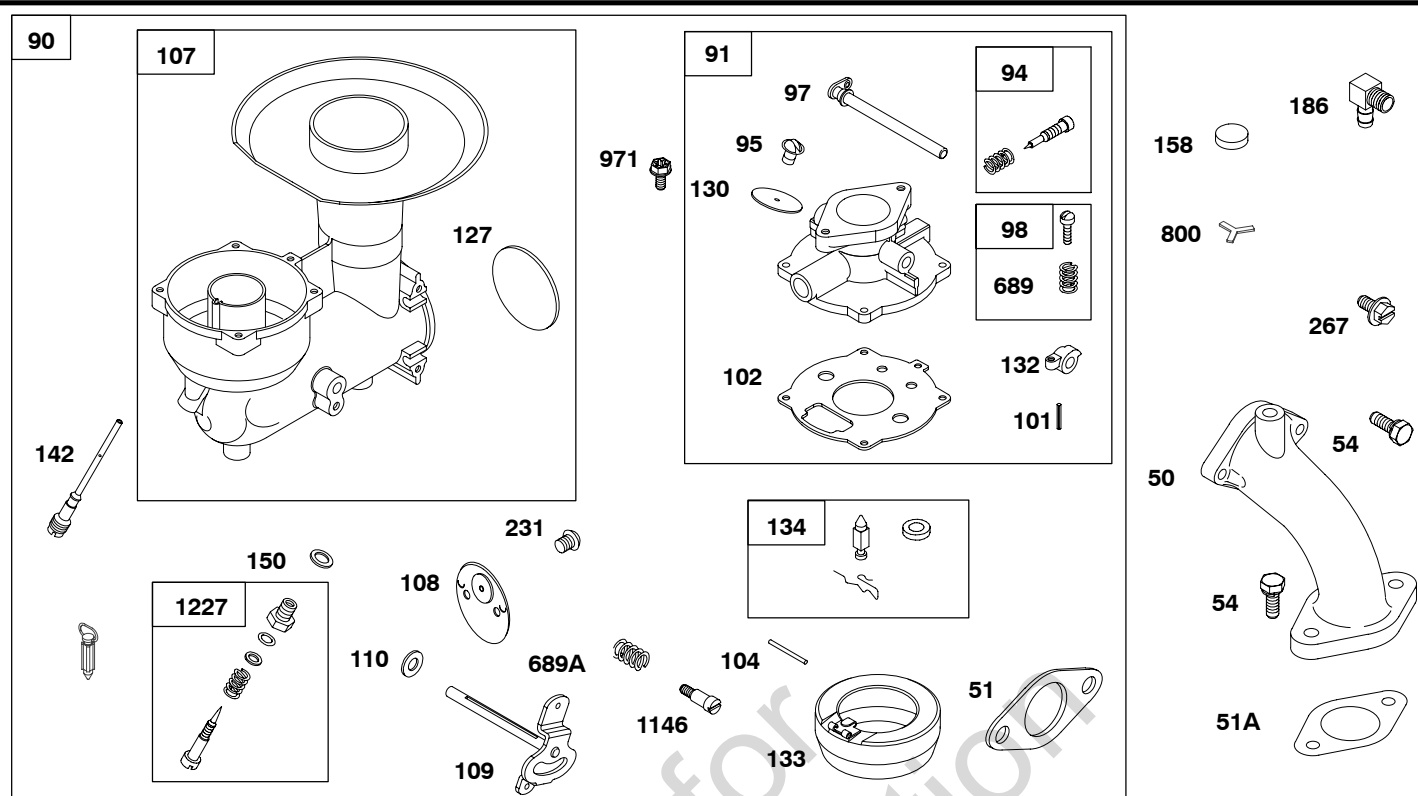

REF. NO.	PART NO.	DESCRIPTION	REF. NO.	PART NO.	DESCRIPTION	REF. NO.	PART NO.	DESCRIPTION
50	691152	Manifold-Intake ----- Note ----- 692525 Manifold-Intake Used on Type No(s). 0248, 0308, 0358, 0638, 0707, 0770.	94	292681	Kit-Idle Mixture	150	691610	Gasket-Nozzle
51	27381	Gasket-Intake	95	691437	Screw (Throttle Valve)	158	27590	Plug- Carburetor Filter/Drain
51A	692214	Gasket-Intake	97	691944	Shaft-Throttle	186	691764	Connector-Hose
54	691681	Screw (Intake Manifold)	98	693942	Kit-Idle Speed	231	691437	Screw (Choke Valve)
90		Carburetor (See Previous Page)	101	691616	Pin-Shaft	267	691082	Screw (Casing Clamp)
91	299687	Body- Upper Carburetor ----- Note ----- 391067 Body- Upper Carburetor Used on Type No(s). 0121, 0144, 0157, 0158, 0164, 0165, 0169, 0170, 0182, 0184, 0192, 0240, 0309, 0331, 0630, 0707, 0724, 0770.	102	692215	Gasket- Carburetor Body	689	691591	Spring-Friction
			104	691775	Pin-Float Hinge	689A	691590	Spring-Friction Retainer- Carburetor Drain (NO LONGER AVAILABLE)
			107	391069	Body- Lower Carburetor	800		
			108	690621	Valve-Choke	971	691090	Screw (Air Cleaner Base to Carburetor)
			109		Shaft-Choke (See Previous Page)	1146	691587	Screw (Choke Shaft)
			110	691186	Washer (Choke Shaft)	1227		Valve-High Speed (See Previous Page)
			127	690627	Plug-Welch			
			130	691727	Valve-Throttle			
			132	691708	Stop-Throttle			
			133	692265	Float-Carburetor Kit-Needle/Seat (See Previous Page)			
			134					
			142	691966	Nozzle-Carburetor (Standard) (Labeled B) (Used After Code Date 81090800).			

Engine Gasket Set-Reference 358
Carburetor Overhaul Kit-Reference 121

Valve Gasket Set-Reference 1095