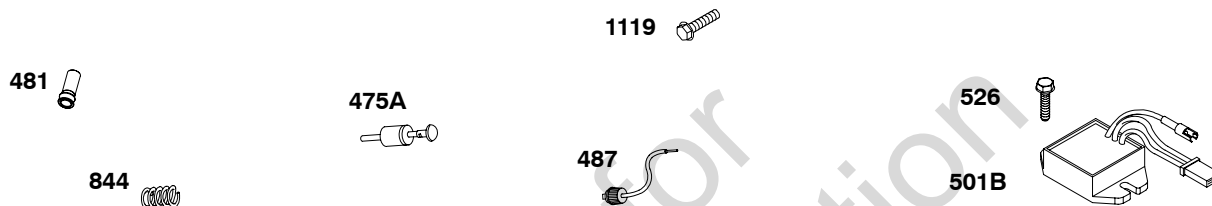

SEE REPAIR INSTRUCTION MANUAL FOR PROPER AMPERAGE OF ALTERNATOR

DUAL CIRCUIT	REGULATED	10 AMP	AC ONLY	DC ONLY
474 	474A 	474C 	474D 	474E
878 	878C 	578A 	578 	

REF. NO.	PART NO.	DESCRIPTION	REF. NO.	PART NO.	DESCRIPTION	REF. NO.	PART NO.	DESCRIPTION
474	696459	Alternator (Dual Circuit)	501B	691185	Regulator (10 Amp)	878	398661	Harness-Wiring
474A	696457	Alternator (Tri-Circuit)	526	690297	Screw (Regulator)	878C	691955	Harness-Alternator (Tri-Circuit)
474C	696458	Alternator (10 Amp) (Key Switch)	578	390867	Wire Assembly	1059	698516	Kit-Screw/Washer (Alternator)
474D	391595	Alternator (AC Only)	578A	692306	Wire Assembly	1119	691183	Screw (Alternator)
474E	696578	Alternator (DC Only)	844	261269	Spring-Diode			
475A	391507	Rectifier	877	393456	Wire/Connector-Alternator (Dual Circuit)			
481	230976	Bushing-Alternator	877A	393814	Wire/Connector-Alternator (DC Only)			
487	390888	Cap-Wire/Fuse	877B	393537	Wire/Connector-Alternator (Tri-Circuit)			
			877C	399916	Wire/Connector-Alternator (10 AMP)			

Engine Gasket Set-Reference 358
Carburetor Overhaul Kit-Reference 121

Valve Gasket Set-Reference 1095