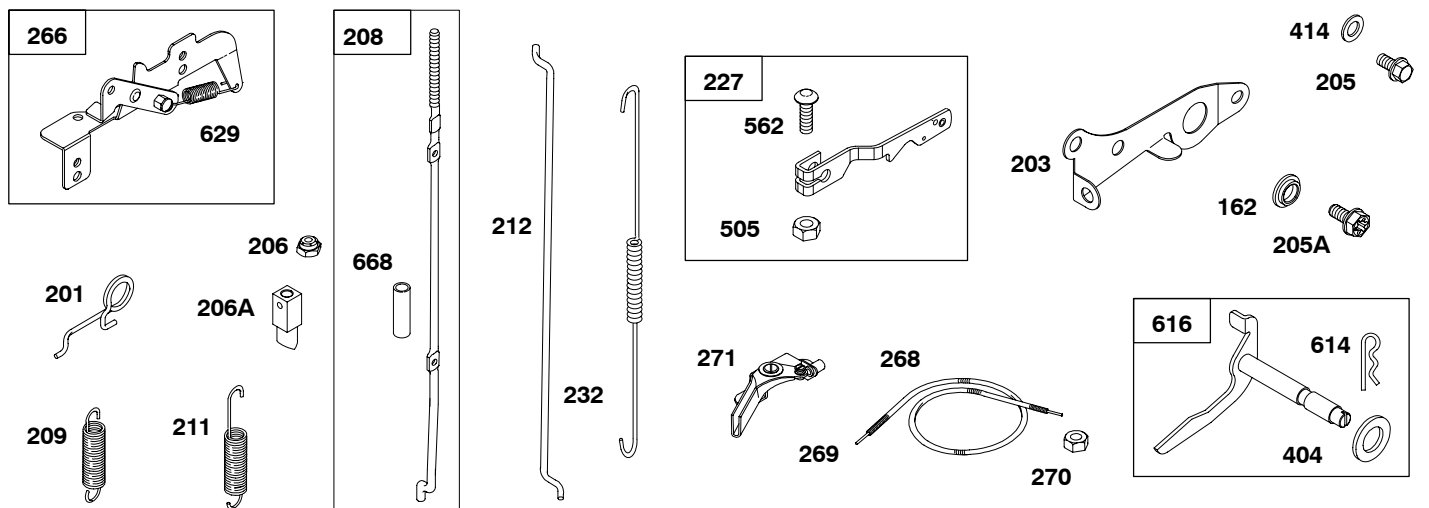

326400

REF. NO.	PART NO.	DESCRIPTION	REF. NO.	PART NO.	DESCRIPTION	REF. NO.	PART NO.	DESCRIPTION
162	690267	Collar-Bell Crank	212	691791	Link-Throttle	268	691025	Casing-Control Wire (Cut to Required Length)
201	261027	Link-Air Vane Used on Type No(s). 0234, 0705.			----- Note ----- 691595 Link-Throttle Used on Type No(s). 0248, 0308, 0358, 0638, 0707, 0770.	269	691026	Wire-Control (Cut to Required Length)
203	690263	Crank-Bell	227	690607	Lever-Governor Control	270	691027	Nut (Control Wire Casing)
205	691681	Screw (Bell Crank) Used on Type No(s). 0136, 0139, 0204, 0228, 0234, 0248, 0328, 0678, 0705.			----- Note ----- 690616 Lever-Governor Control Used on Type No(s). 0611, 0630, 0647, 0651, 0684, 0690, 0706, 0721, 0660, 0671, 0675, 0681, 0683, 0685, 0689, 0692, 0694, 0697, 0699, 0801, 2520, 2527, 2528, 2529, 2550, 2561, 2581, 2582.	271	691028	Lever-Control ----- Note ----- 221987 Lever-Control Used on Type No(s). 0678, 0705.
205A	690810	Screw (Bell Crank)	232	690545	Spring-Governor Link	404	690264	Washer (Governor Crank)
206	691079	Nut-Governor Adjusting			----- Note ----- 692207 Spring-Governor Link Used on Type No(s). 0248, 0308, 0358, 0638, 0707, 0770.	414	692810	Washer (Bell Crank) Used on Type No(s). 0136, 0139, 0204, 0228, 0234, 0248, 0328, 0678, 0705.
206A	691584	Nut-Governor Adjusting	266	494554	Control-Throttle	505	691251	Nut (Governor Control Lever)
208	393613	Rod-Governor Control			----- Note ----- Control-Throttle (Dial Control) (NO LONGER AVAILABLE) Used on Type No(s). 0640, 0652, 0653, 0665.	562	92613	Bolt (Governor Control Lever)
209	691596	Spring-Governor				614	691620	Pin-Cotter
		----- Note ----- 691789 Spring-Governor Used on Type No(s). 0611, 0630, 0647, 0651, 0690, 0760, 0781, 0801, 2520, 2527, 2528, 2529, 2550, 2581, 2582.				616	291364	Crank-Governor
211	691790	Spring-Governed Idle Used on Type No(s). 0611, 0630, 0647, 0651, 0690, 0760, 0781, 0801, 2520, 2527, 2528, 2529, 2550, 2581, 2582.				629	690538	Spring-Throttle Return Used on Type No(s). 0234, 0631, 0632, 0637, 0641, 0642, 0705, 0803, 2580.
						668	690313	Spacer (Governor Control Rod)

Engine Gasket Set-Reference 358
Carburetor Overhaul Kit-Reference 121

Valve Gasket Set-Reference 1095