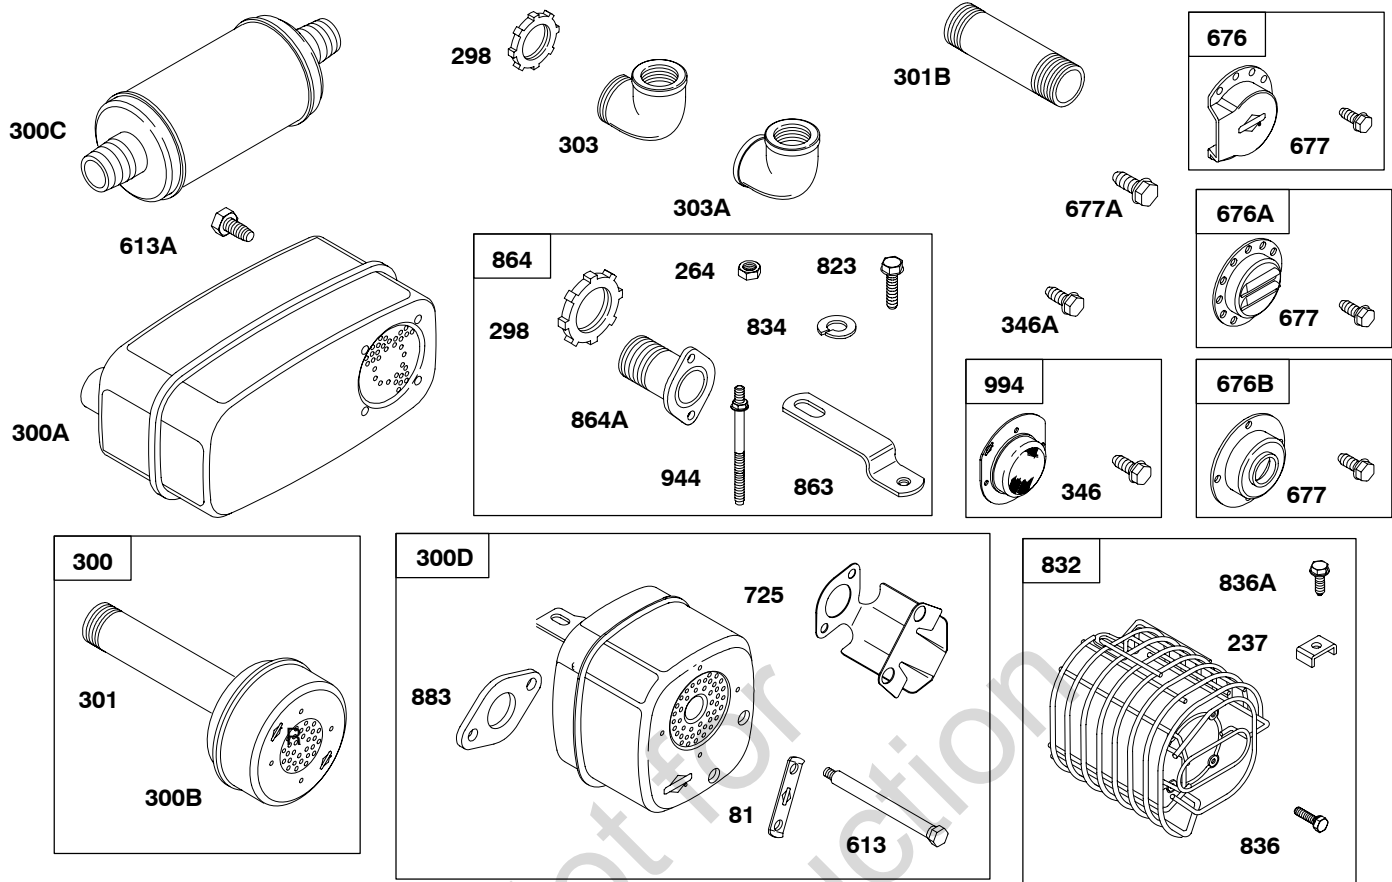

326400

REF. NO.	PART NO.	DESCRIPTION	REF. NO.	PART NO.	DESCRIPTION	REF. NO.	PART NO.	DESCRIPTION
81	691178	Lock-Muffler Screw				677	794845	Screw (Muffler Deflector) (Metric)
237	690409	Retainer-Muffler Guard				677A	690661	Screw (Muffler Deflector) (SAE)
264	691105	Nut (Muffler Adapter)	346	794845	Screw (Spark Arrestor) (Metric)	725	690420	Shield-Heat
298	691808	Locknut-Muffler/Elbow	346A	690661	Screw (Spark Arrestor) (SAE)	823	690810	Screw (Muffler Adapter)
300	393232s	Muffler	613	691416	Screw (Muffler)	832	690648	Guard-Muffler
300A	498984s	Muffler	613A	690297	Screw (Muffler) (Used After Code Date 97012300).	834	691075	Washer (Muffler Adapter)
300B	392989	Muffler				836	691083	Screw (Muffler Guard) (1" Long)
300C	291519	Muffler				836A	690367	Screw (Muffler Guard) (2/3" Long)
300D	399635	Muffler				863	694016	Bracket-Muffler
301	93734	Pipe-Exhaust (8" Long)				864	394584	Adapter-Muffler
301B	91416	Pipe-Exhaust (1 1/2" Long) Used on Type No(s). 0163, 0327.				864A	690637	Adapter-Muffler
303	690281	Elbow-Exhaust				883	692236	Gasket-Exhaust
303A	91296	Elbow-Exhaust (1", 90 Degree) Used on Type No(s). 0391, 0686, 0726, 0732, 0737, 0744, 0750, 0759, 0781.				944	691690	Stud (Muffler Adapter)
			676	795036	Deflector-Muffler	994	794945	Arrestor-Spark
			676A	795038	Deflector-Muffler			
			676B	396903	Deflector-Muffler			

Engine Gasket Set-Reference 358
Carburetor Overhaul Kit-Reference 121

Valve Gasket Set-Reference 1095