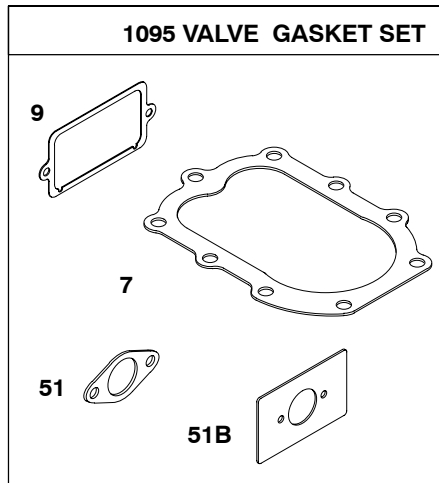

REF. NO.	PART NO.	DESCRIPTION	REF. NO.	PART NO.	DESCRIPTION	REF. NO.	PART NO.	DESCRIPTION
3	691948	Seal-Oil (Magneto Side)	142	691966	Nozzle-Carburetor (Labeled B)	598	270516	Shim-End Play (Camshaft Bearing) (.009 Thick)
7	272166	Gasket-Cylinder Head	150	691610	Gasket-Nozzle			----- Note -----
9	27803s	Gasket-Breather	245	692190	Gasket-Fuel Bowl			270517 Shim-End Play (Camshaft Bearing) (.007 Thick)
20A	291675s	Seal-Oil (PTO Side)	338	690270	Gasket-Dipstick			270518 Shim-End Play (Camshaft Bearing) (.005 Thick)
51	27381	Gasket-Intake	358	299719	Gasket Set-Engine	639	692913	Gasket-Breaker Box
51A	692214	Gasket-Intake	398	691310	Gasket-Counterweight Cover (Magneto Side)	883	692236	Gasket-Exhaust
51B	692917	Gasket-Intake	399A	692914	Gasket-Counterweight Cover (PTO Side)	1095	498540	Gasket Set-Valve
94	292681	Kit-Idle Mixture	524	281370s	Seal-Dipstick Tube	1227	99525s	Valve-High Speed
102	692215	Gasket-Carburetor Body	569	691569	Gasket-Engine Base			
104	691775	Pin-Float Hinge	593	691311	Gasket-Bearing Support			
121	394989	Kit-Carburetor Overhaul (Used After Code Date 81090800).	593A	270513	Gasket-Bearing Support (.015 Thick)			
		----- Note -----			----- Note -----			
		391071 Kit-Carburetor Overhaul (Used Before Code Date 81090900).			270514 Gasket-Bearing Support (.010 Thick)			
127	690627	Plug-Welch			270515 Gasket-Bearing Support (.005 Thick)			
134	394681	Kit-Needle/Seat						

Engine Gasket Set-Reference 358
Carburetor Overhaul Kit-Reference 121

Valve Gasket Set-Reference 1095