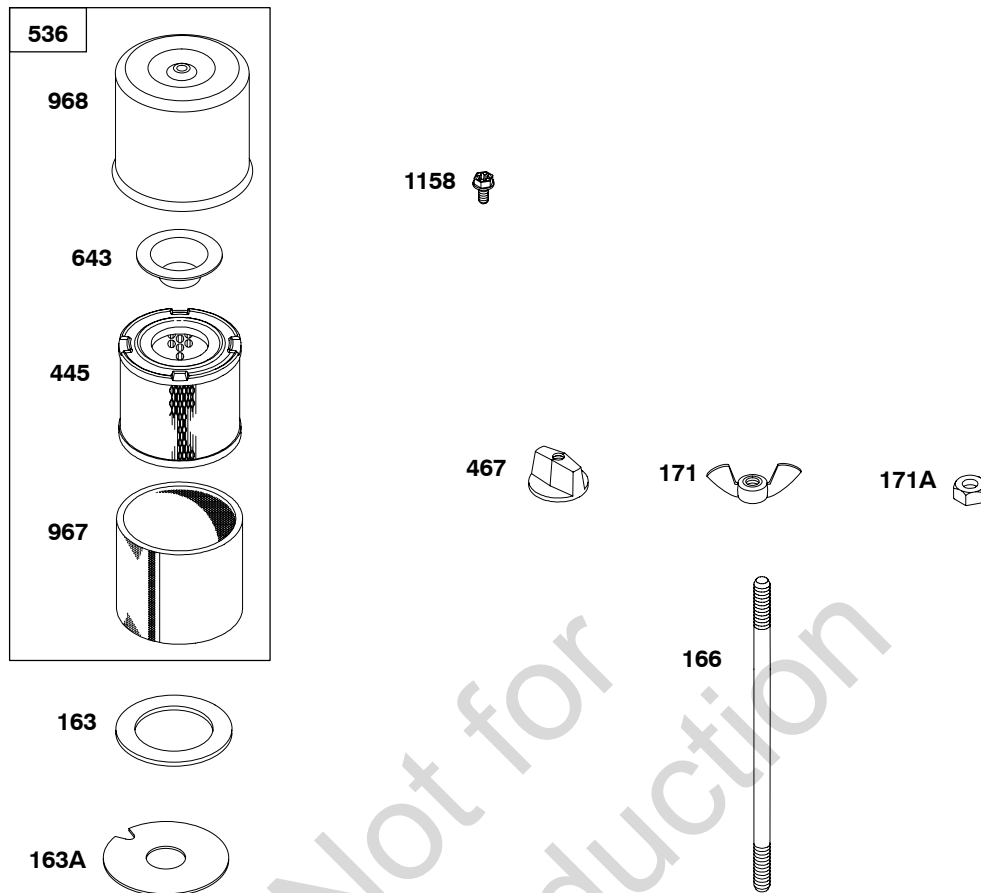

REF. NO.	PART NO.	DESCRIPTION	REF. NO.	PART NO.	DESCRIPTION	REF. NO.	PART NO.	DESCRIPTION
163	67247	Gasket-Air Cleaner Used on Type No(s). 0308.	171	691331	Nut (Air Cleaner)	643	691730	Retainer-Air Filter
163A	270987	Gasket-Air Cleaner	171A	690284	Nut (Air Cleaner)	967	271794s	Filter-Pre Cleaner
166	691241	Stud-Air Cleaner (9 1/2" Long)	445	393957s	Filter- Air Cleaner Cartridge	968	691755	Cover-Air Cleaner
			467	691668	Knob-Air Cleaner	1158	690293	Screw (Carburetor) (Used to Plug Air Cleaner Stud Hole)
			536	391063	Cleaner-Air			Used on Type No(s). 0262, 0630.

Engine Gasket Set-Reference 358
Carburetor Overhaul Kit-Reference 121

Valve Gasket Set-Reference 1095