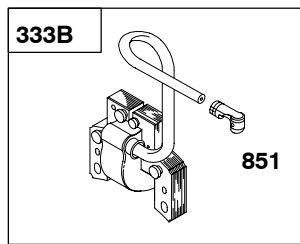

326400

USED BEFORE CODE DATE: 81080100

REF. NO.	PART NO.	DESCRIPTION	REF. NO.	PART NO.	DESCRIPTION	REF. NO.	PART NO.	DESCRIPTION
24	222698s	Key-Flywheel	356	398808	Wire-Stop	507	690584	Insulator
333A	398811	Armature-Magneto (Breaker Ignition) (Used After Code Date 81073100).	356A	690650	Wire-Stop (Used With Magneto Armature, Reference 333A)	507A	66895	Insulator
333B	298968	Armature-Magneto (Breaker Ignition) (Used Before Code Date 81080100).	356B	396585	Wire-Stop (Used on Type No(s). 0643, 0646, 0735.			Note ----- 299598 Insulator Used on Type No(s). 0131.
334	691061	Screw (Magneto Armature)	359	691077	Washer (Ground Terminal)	520	691084	Terminal-Ground
340	26018	Spring-Breaker Arm	373	691612	Nut (Ground Terminal)	521	291508	Shield-Cable
343	298060	Condenser	375	298185	Breaker-Ignition	636A	230783	Nut (Starting Switch)
345		Cover-Breaker (NO LONGER AVAILABLE)	415	692882	Plug	639	692913	Gasket-Breaker Box
351	690292	Screw (Ground Terminal)	470	692836	Screw (Breaker Cover)	744	690277	Washer (Breaker Cover)
351A	690295	Screw (Ground Terminal)	484	690294	Screw (Condenser)	851	493880s	Terminal-Spark Plug
						888	690295	Screw (Insulator)
						897	394970	Kit-MAGNETRON® Ignition (Used After Code Date 81080100 and Before Code Date 85012200).
						989B		Stop Switch-Spark Plug (NO LONGER AVAILABLE)

Engine Gasket Set-Reference 358
Carburetor Overhaul Kit-Reference 121

Valve Gasket Set-Reference 1095