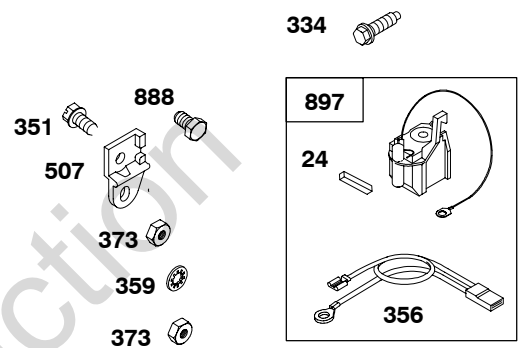

326400

USED BEFORE CODE DATE: 81080100

REF. NO.	PART NO.	DESCRIPTION	REF. NO.	PART NO.	DESCRIPTION	REF. NO.	PART NO.	DESCRIPTION
24	222698s	Key-Flywheel	356	398808	Wire-Stop	507	690584	Insulator
333A	398811	Armature-Magneto (Breaker Ignition) (Used After Code Date 81073100).	356A	690650	Wire-Stop (Used With Magneto Armature, Reference 333A)	507A	66895	Insulator
333B	298968	Armature-Magneto (Breaker Ignition) (Used Before Code Date 81080100).	356B	396585	Wire-Stop (Used on Type No(s). 0643, 0646, 0735.			Note ----- 299598 Insulator Used on Type No(s). 0131.
334	691061	Screw (Magneto Armature)	359	691077	Washer (Ground Terminal)	520	691084	Terminal-Ground
340	26018	Spring-Breaker Arm	373	691612	Nut (Ground Terminal)	521	291508	Shield-Cable
343	298060	Condenser	375	298185	Breaker-Ignition	636A	230783	Nut (Starting Switch)
345		Cover-Breaker (NO LONGER AVAILABLE)	415	692882	Plug	639	692913	Gasket-Breaker Box
351	690292	Screw (Ground Terminal)	470	692836	Screw (Breaker Cover)	744	690277	Washer (Breaker Cover)
351A	690295	Screw (Ground Terminal)	484	690294	Screw (Condenser)	851	493880s	Terminal-Spark Plug
						888	690295	Screw (Insulator)
						897	394970	Kit-MAGNETRON® Ignition (Used After Code Date 81080100 and Before Code Date 85012200).
						989B		Stop Switch-Spark Plug (NO LONGER AVAILABLE)

Engine Gasket Set-Reference 358
Carburetor Overhaul Kit-Reference 121

Valve Gasket Set-Reference 1095