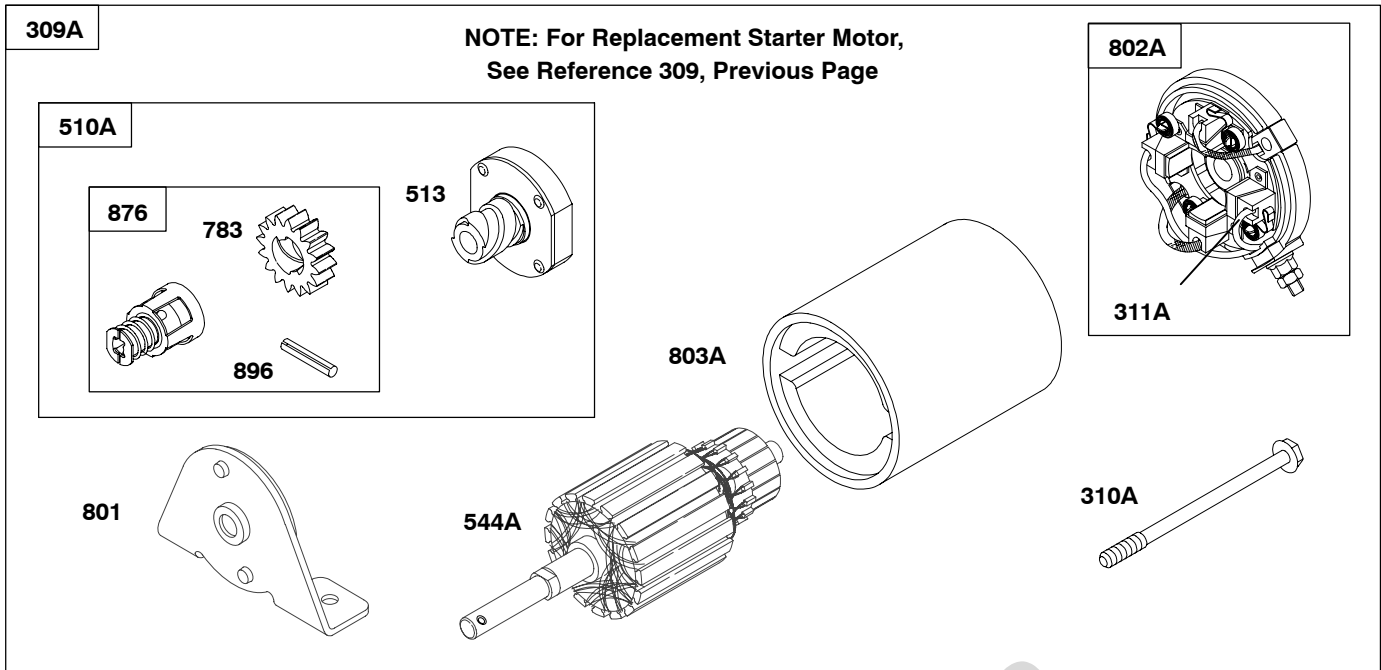

REF. NO.	PART NO.	DESCRIPTION	REF. NO.	PART NO.	DESCRIPTION	REF. NO.	PART NO.	DESCRIPTION
309A		Motor-Starter (For Replacement Starter Motor, See Reference 309, Previous Page)	503	690406	Strap-Starter	801		Cap-Drive (NO LONGER AVAILABLE)
			510A	696540	Drive-Starter	802A	395537	Cap-End
			510B	696535	Drive-Starter	803A	494205	Housing-Starter
310A	692329	Screw (Starter Motor) (5" Long)	513	692024	Clutch-Drive	876	696539	Kit-Pinion Spring
			544A		Armature Starter (NO LONGER AVAILABLE)	896	691641	Pin-Drive Retainer (Copper)
311A	395538	Brush Set	697	691058	Screw (Drive Cap)	896A	94192	Pin-Drive Retainer (Black)
	442	Screw (Starter Strap)	773A	391462	Retainer			
			783	693059	Gear-Pinion			

Engine Gasket Set-Reference 358
Carburetor Overhaul Kit-Reference 121

Valve Gasket Set-Reference 1095