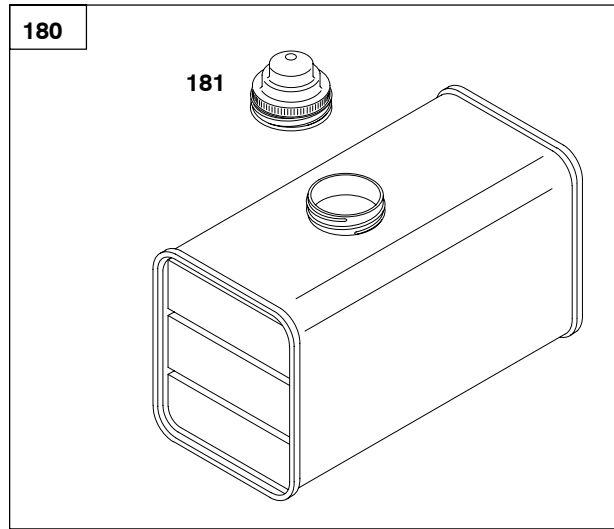

REF. NO.	PART NO.	DESCRIPTION	REF. NO.	PART NO.	DESCRIPTION	REF. NO.	PART NO.	DESCRIPTION
180	291488	Tank-Fuel (6 Quart) ----- Note ----- 290816 Tank-Fuel (4 Quart) 292415 Tank-Fuel (8 Quart) Used on Type No(s). 0137, 0140, 0141, 0143, 0148, 0151, 0152, 0153, 0156, 0162, 0163, 0167, 0172, 0173, 0175, 0176, 0178, 0180, 0181, 0183, 0185, 0186, 0197, 0199, 0201, 0203, 0205, 0212, 0215, 0219, 0226, 0227, 0242, 0245, 0249, 0254, 0255, 0257, 0259, 0273, 0282, 0284, 0286, 0289, 0291, 0293, 0300, 0303, 0307, 0311, 0318,			0330, 0336, 0347, 0354, 0369, 0372, 0376, 0377, 0381, 0384, 0392, 0635, 0640, 0647, 0648, 0657, 0659, 0661, 0664, 0666, 0674, 0682, 0685, 0690, 0694, 0696, 0697, 0698, 0704, 0712, 0714, 0721, 0723, 0729, 0730, 0743, 0745, 0746, 0754, 0757, 0771, 0772.	181	791545	Cap-Fuel Tank (Chrome)

Engine Gasket Set-Reference 358
Carburetor Overhaul Kit-Reference 121

Valve Gasket Set-Reference 1095