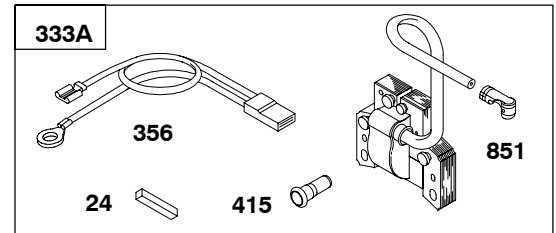

326400

USED BEFORE CODE DATE: 81080100

REF. NO.	PART NO.	DESCRIPTION	REF. NO.	PART NO.	DESCRIPTION	REF. NO.	PART NO.	DESCRIPTION
24	222698s	Key-Flywheel	356	398808	Wire-Stop	507	690584	Insulator
333A	398811	Armature-Magneto (Breaker Ignition) (Used After Code Date 81073100).	356A	690650	Wire-Stop (Used With Magneto Armature, Reference 333A)	507A	66895	Insulator
333B	298968	Armature-Magneto (Breaker Ignition) (Used Before Code Date 81080100).	356B	396585	Wire-Stop (Used on Type No(s). 0643, 0646, 0735.			Note ----- 299598 Insulator Used on Type No(s). 0131.
334	691061	Screw (Magneto Armature)	359	691077	Washer (Ground Terminal)	520	691084	Terminal-Ground
340	26018	Spring-Breaker Arm	373	691612	Nut (Ground Terminal)	521	291508	Shield-Cable
343	298060	Condenser	375	298185	Breaker-Ignition	636A	230783	Nut (Starting Switch)
345		Cover-Breaker (NO LONGER AVAILABLE)	415	692882	Plug	639	692913	Gasket-Breaker Box
351	690292	Screw (Ground Terminal)	470	692836	Screw (Breaker Cover)	744	690277	Washer (Breaker Cover)
351A	690295	Screw (Ground Terminal)	484	690294	Screw (Condenser)	851	493880s	Terminal-Spark Plug
						888	690295	Screw (Insulator)
						897	394970	Kit-MAGNETRON® Ignition (Used After Code Date 81080100 and Before Code Date 85012200).
						989B		Stop Switch-Spark Plug (NO LONGER AVAILABLE)

Engine Gasket Set-Reference 358
Carburetor Overhaul Kit-Reference 121

Valve Gasket Set-Reference 1095