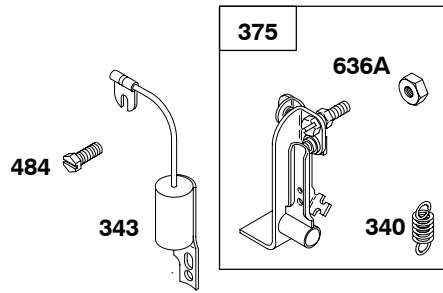

326400

USED BEFORE CODE DATE: 81080100

REF. NO.	PART NO.	DESCRIPTION	REF. NO.	PART NO.	DESCRIPTION	REF. NO.	PART NO.	DESCRIPTION
24	222698s	Key-Flywheel	356	398808	Wire-Stop	507	690584	Insulator
333A	398811	Armature-Magneto (Breaker Ignition) (Used After Code Date 81073100).	356A	690650	Wire-Stop (Used With Magneto Armature, Reference 333A)	507A	66895	Insulator
333B	298968	Armature-Magneto (Breaker Ignition) (Used Before Code Date 81080100).	356B	396585	Wire-Stop (Used on Type No(s). 0643, 0646, 0735.			Note ----- 299598 Insulator Used on Type No(s). 0131.
334	691061	Screw (Magneto Armature)	359	691077	Washer (Ground Terminal)	520	691084	Terminal-Ground
340	26018	Spring-Breaker Arm	373	691612	Nut (Ground Terminal)	521	291508	Shield-Cable
343	298060	Condenser	375	298185	Breaker-Ignition	636A	230783	Nut (Starting Switch)
345		Cover-Breaker (NO LONGER AVAILABLE)	415	692882	Plug	639	692913	Gasket-Breaker Box
351	690292	Screw (Ground Terminal)	470	692836	Screw (Breaker Cover)	744	690277	Washer (Breaker Cover)
351A	690295	Screw (Ground Terminal)	484	690294	Screw (Condenser)	851	493880s	Terminal-Spark Plug
						888	690295	Screw (Insulator)
						897	394970	Kit-MAGNETRON® Ignition (Used After Code Date 81080100 and Before Code Date 85012200).
						989B		Stop Switch-Spark Plug (NO LONGER AVAILABLE)

Engine Gasket Set-Reference 358
Carburetor Overhaul Kit-Reference 121

Valve Gasket Set-Reference 1095