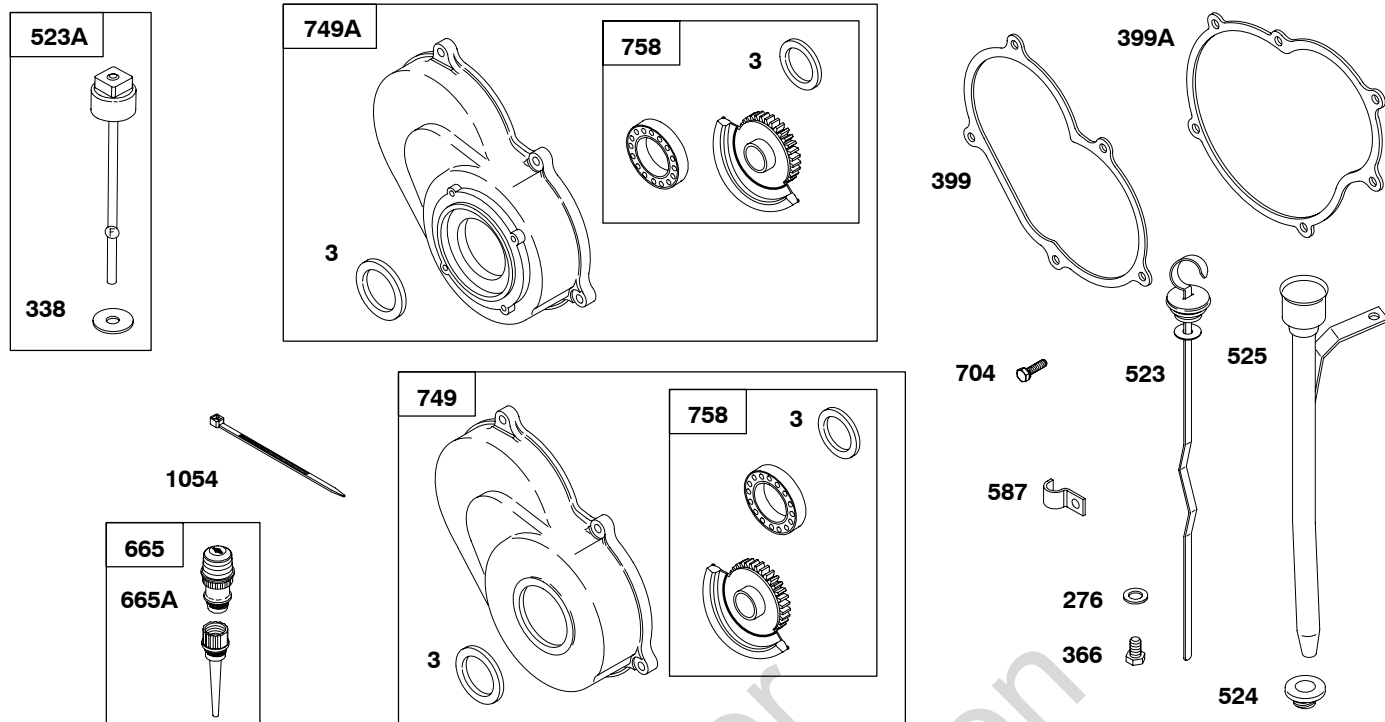

REF. NO.	PART NO.	DESCRIPTION	REF. NO.	PART NO.	DESCRIPTION	REF. NO.	PART NO.	DESCRIPTION
3	691948	Seal-Oil (Magneto Side)	525	690622	Tube-Dipstick	587	690389	Clamp-Cable
276	690258	Washer-Sealing			----- Note -----	665	298860	Minder-Oil
338	690270	Gasket-Dipstick			690623 Tube-Dipstick	665A	692939	Minder-Oil
366	690304	Screw (Timing Hole Plug)			Used on Type No(s).	704	691083	Screw
399	691310	Gasket- Counterweight Cover (Magneto Side)			0121, 0144, 0157, 0158, 0164, 0165, 0169, 0170, 0182, 0184, 0192, 0198, 0210, 0222, 0234, 0235, 0240, 0248, 0262, 0266, 0309, 0312, 0316, 0331, 0338, 0341, 0351, 0358, 0630, 0638, 0679, 0705, 0707, 0724, 0744, 0750, 0755, 0770, 1160, 2581.	749	391061	Cover-Counterweight
399A	692914	Gasket- Counterweight Cover (PTO Side)				749A	391361	Cover-Counterweight (Used on Alternator Equipped Engines)
523	691352	Dipstick				758	393164	Counterweight
523A	690620	Dipstick				1054	280275	Tie-Cable
524	281370s	Seal-Dipstick Tube						

Engine Gasket Set-Reference 358
Carburetor Overhaul Kit-Reference 121

Valve Gasket Set-Reference 1095