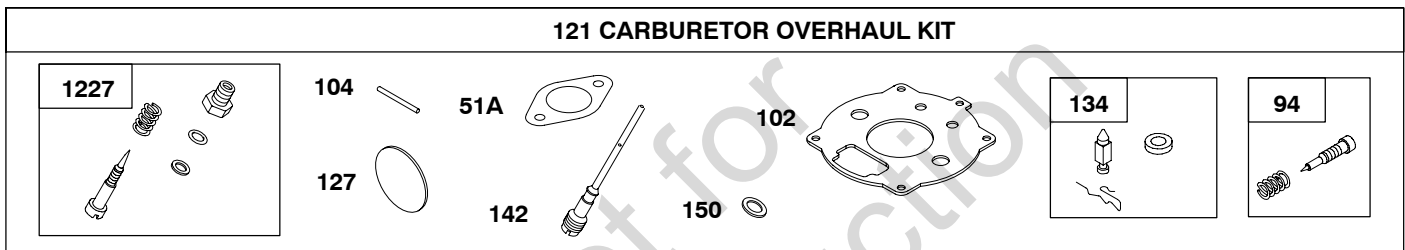

REF. NO.	PART NO.	DESCRIPTION	REF. NO.	PART NO.	DESCRIPTION	REF. NO.	PART NO.	DESCRIPTION
3	691948	Seal-Oil (Magneto Side)	142	691966	Nozzle-Carburetor (Labeled B)	598	270516	Shim-End Play (Camshaft Bearing) (.009 Thick)
7	272166	Gasket-Cylinder Head	150	691610	Gasket-Nozzle			----- Note -----
9	27803s	Gasket-Breather	245	692190	Gasket-Fuel Bowl			270517 Shim-End Play (Camshaft Bearing) (.007 Thick)
20A	291675s	Seal-Oil (PTO Side)	338	690270	Gasket-Dipstick			270518 Shim-End Play (Camshaft Bearing) (.005 Thick)
51	27381	Gasket-Intake	358	299719	Gasket Set-Engine	639	692913	Gasket-Breaker Box
51A	692214	Gasket-Intake	398	691310	Gasket-Counterweight Cover (Magneto Side)	883	692236	Gasket-Exhaust
51B	692917	Gasket-Intake	399A	692914	Gasket-Counterweight Cover (PTO Side)	1095	498540	Gasket Set-Valve
94	292681	Kit-Idle Mixture	524	281370s	Seal-Dipstick Tube	1227	99525s	Valve-High Speed
102	692215	Gasket-Carburetor Body	569	691569	Gasket-Engine Base			
104	691775	Pin-Float Hinge	593	691311	Gasket-Bearing Support			
121	394989	Kit-Carburetor Overhaul (Used After Code Date 81090800).	593A	270513	Gasket-Bearing Support (.015 Thick)			
		----- Note -----			----- Note -----			
		391071 Kit-Carburetor Overhaul (Used Before Code Date 81090900).			270514 Gasket-Bearing Support (.010 Thick)			
127	690627	Plug-Welch			270515 Gasket-Bearing Support (.005 Thick)			
134	394681	Kit-Needle/Seat						

Engine Gasket Set-Reference 358
Carburetor Overhaul Kit-Reference 121

Valve Gasket Set-Reference 1095