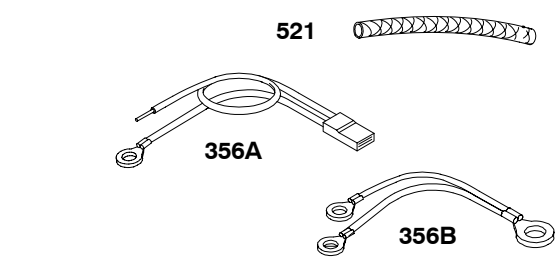

326400

USED BEFORE CODE DATE: 81080100

REF. NO.	PART NO.	DESCRIPTION	REF. NO.	PART NO.	DESCRIPTION	REF. NO.	PART NO.	DESCRIPTION
24	222698s	Key-Flywheel	356	398808	Wire-Stop	507	690584	Insulator
333A	398811	Armature-Magneto (Breaker Ignition) (Used After Code Date 81073100).	356A	690650	Wire-Stop (Used With Magneto Armature, Reference 333A)	507A	66895	Insulator
333B	298968	Armature-Magneto (Breaker Ignition) (Used Before Code Date 81080100).	356B	396585	Wire-Stop (Used on Type No(s). 0643, 0646, 0735.			Note ----- 299598 Insulator Used on Type No(s). 0131.
334	691061	Screw (Magneto Armature)	359	691077	Washer (Ground Terminal)	520	691084	Terminal-Ground
340	26018	Spring-Breaker Arm	373	691612	Nut (Ground Terminal)	521	291508	Shield-Cable
343	298060	Condenser	375	298185	Breaker-Ignition	636A	230783	Nut (Starting Switch)
345		Cover-Breaker (NO LONGER AVAILABLE)	415	692882	Plug	639	692913	Gasket-Breaker Box
351	690292	Screw (Ground Terminal)	470	692836	Screw (Breaker Cover)	744	690277	Washer (Breaker Cover)
351A	690295	Screw (Ground Terminal)	484	690294	Screw (Condenser)	851	493880s	Terminal-Spark Plug
						888	690295	Screw (Insulator)
						897	394970	Kit-MAGNETRON® Ignition (Used After Code Date 81080100 and Before Code Date 85012200).
						989B		Stop Switch-Spark Plug (NO LONGER AVAILABLE)

Engine Gasket Set-Reference 358
Carburetor Overhaul Kit-Reference 121

Valve Gasket Set-Reference 1095