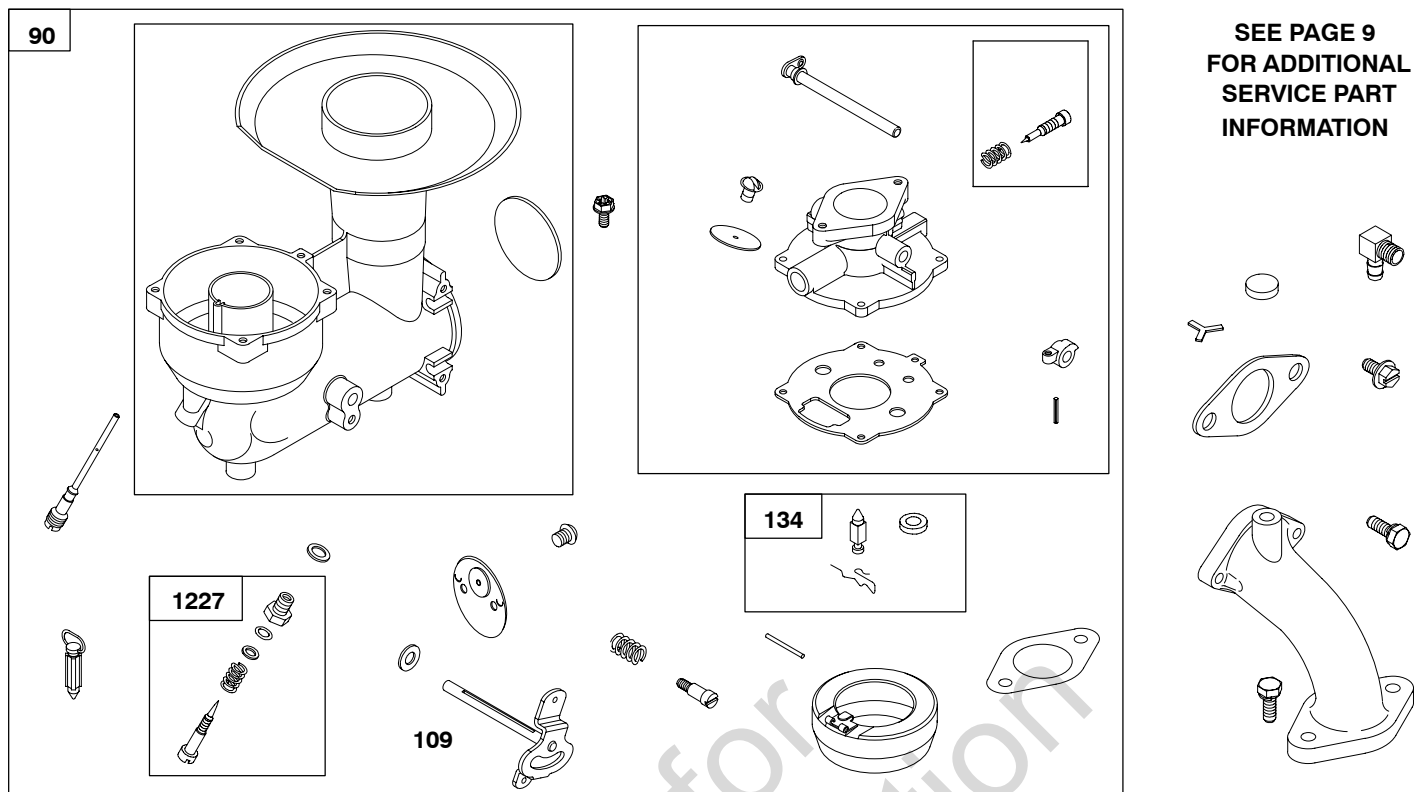

REF. NO.	PART NO.	DESCRIPTION	REF. NO.	PART NO.	DESCRIPTION	REF. NO.	PART NO.	DESCRIPTION			
90	391065	Carburetor ----- Note ----- 391068 Carburetor Used on Type No(s). 0121, 0144, 0157, 0158, 0164, 0165, 0169, 0170, 0184, 0192, 0240, 0331. 391070 Carburetor Used on Type No(s). 0127, 0133, 0134, 0135, 0136, 0139, 0140, 0149, 0162, 0163, 0166, 0172, 0173, 0180, 0185, 0186, 0201, 0204, 0206, 0211, 0212, 0213, 0226, 0227, 0228, 0229, 0249, 0251, 0271, 0298, 0326, 0328, 0332. 392035 Carburetor Used on Type No(s). 0182, 0210, 0222, 0309. 393431 Carburetor Used on Type No(s). 0262, 0630.	109	691353	Shaft-Choke ----- Note ----- 690617 Shaft-Choke Used on Type No(s). 0121, 0127, 0133, 0134, 0135, 0136, 0139, 0140, 0144, 0149, 0157, 0158, 0162, 0163, 0164, 0165, 0166, 0169, 0170, 0172, 0180, 0184, 0185, 0186, 0192, 0201, 0204, 0206, 0211, 0212, 0213, 0226, 0227, 0228, 0229, 0249, 0251, 0271, 0298, 0326, 0328, 0332, 2581, 2582.	134	394681	Kit-Needle/Seat ----- Note ----- 394682 Kit-Needle/ Seat (Includes Brass Seat) 394683 Kit-Needle/ Seat (Includes Brass Seat) (For Use With Impulse Pump)	1227	99525s	Valve-High Speed

Engine Gasket Set-Reference 358
Carburetor Overhaul Kit-Reference 121

Valve Gasket Set-Reference 1095