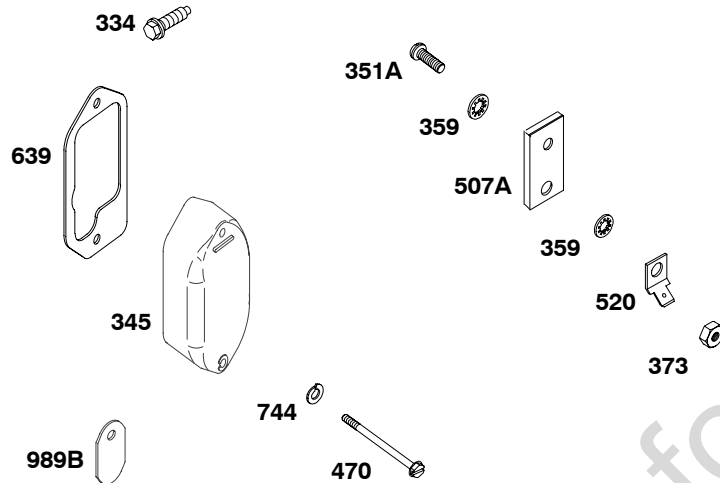

326400

USED BEFORE CODE DATE: 81080100

REF. NO.	PART NO.	DESCRIPTION	REF. NO.	PART NO.	DESCRIPTION	REF. NO.	PART NO.	DESCRIPTION
24	222698s	Key-Flywheel	356	398808	Wire-Stop	507	690584	Insulator
333A	398811	Armature-Magneto (Breaker Ignition) (Used After Code Date 81073100).	356A	690650	Wire-Stop (Used With Magneto Armature, Reference 333A)	507A	66895	Insulator
333B	298968	Armature-Magneto (Breaker Ignition) (Used Before Code Date 81080100).	356B	396585	Wire-Stop (Used on Type No(s). 0643, 0646, 0735.			Note ----- 299598 Insulator Used on Type No(s). 0131.
334	691061	Screw (Magneto Armature)	359	691077	Washer (Ground Terminal)	520	691084	Terminal-Ground
340	26018	Spring-Breaker Arm	373	691612	Nut (Ground Terminal)	521	291508	Shield-Cable
343	298060	Condenser	375	298185	Breaker-Ignition	636A	230783	Nut (Starting Switch)
345		Cover-Breaker (NO LONGER AVAILABLE)	415	692882	Plug	639	692913	Gasket-Breaker Box
351	690292	Screw (Ground Terminal)	470	692836	Screw (Breaker Cover)	744	690277	Washer (Breaker Cover)
351A	690295	Screw (Ground Terminal)	484	690294	Screw (Condenser)	851	493880s	Terminal-Spark Plug
						888	690295	Screw (Insulator)
						897	394970	Kit-MAGNETRON® Ignition (Used After Code Date 81080100 and Before Code Date 85012200).
						989B		Stop Switch-Spark Plug (NO LONGER AVAILABLE)

Engine Gasket Set-Reference 358
Carburetor Overhaul Kit-Reference 121

Valve Gasket Set-Reference 1095