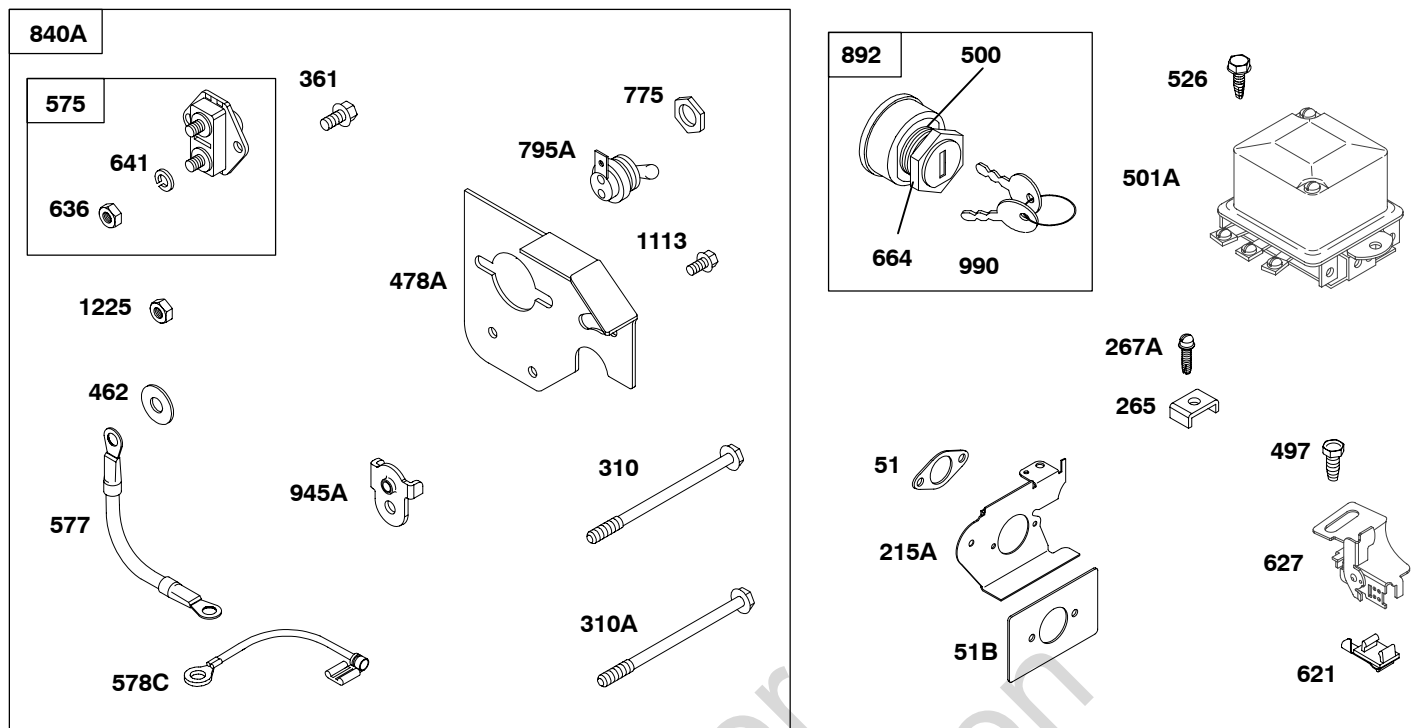

REF. NO.	PART NO.	DESCRIPTION	REF. NO.	PART NO.	DESCRIPTION	REF. NO.	PART NO.	DESCRIPTION
51	27381	Gasket-Intake	500	691086	Washer (Key Switch)	775	690315	Nut (Toggle Switch)
51B	692917	Gasket-Intake	501A		Regulator (Flat Mount)	795A	496590	Switch-Toggle
215A	291871	Guide-Air			(Delco Remy No. 1118988)	840A	395408	Kit-Panel (Toggle Switch)
265	692179	Clamp-Casing			(NO LONGER AVAILABLE)			----- Note -----
267A	93107	Screw (Casing Clamp)			Used on Type No(s). 0199.			395409 Kit-Panel (Key Switch)
		----- Note -----	526	690297	Screw (Regulator)	892	392833	Switch-Key
		691044 Screw (Casing Clamp)	575	692303	Switch-Starting	945A	692132	Bracket-Starter Motor
		Used on Type No(s). 0644, 0672.	577	690630	Cable-Starter	990	691959	Key Set
310	690323	Screw (Starter Motor)	578C	690647	Wire Assembly	1113	691681	Screw (Panel)
		(4" Long)	621	297472s	Switch-Stop	1225	691029	Nut (Starting Switch)
310A	692329	Screw (Starter Motor)	627		Bracket-Stopswitch (NO LONGER AVAILABLE)			
		(5" Long)	636	696198	Nut (Starting Switch)			
361	93415	Screw (Starting Switch)			(Terminal)			
462	690282	Washer (Starter Cable)	641	691075	Washer (Starting Switch)			
478A	395410	Panel	664	691087	Nut (Key Switch)			
497	692198	Screw (Stopswitch Bracket)						

Engine Gasket Set-Reference 358
Carburetor Overhaul Kit-Reference 121

Valve Gasket Set-Reference 1095