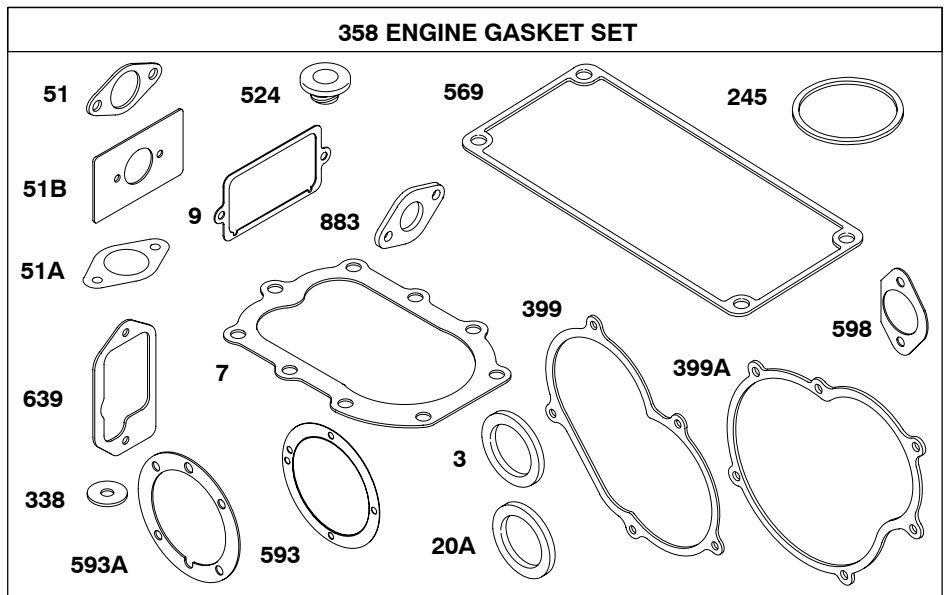

REF. NO.	PART NO.	DESCRIPTION	REF. NO.	PART NO.	DESCRIPTION	REF. NO.	PART NO.	DESCRIPTION
3	691948	Seal-Oil (Magneto Side)	142	691966	Nozzle-Carburetor (Labeled B)	598	270516	Shim-End Play (Camshaft Bearing) (.009 Thick)
7	272166	Gasket-Cylinder Head	150	691610	Gasket-Nozzle			----- Note -----
9	27803s	Gasket-Breather	245	692190	Gasket-Fuel Bowl			270517 Shim-End Play (Camshaft Bearing) (.007 Thick)
20A	291675s	Seal-Oil (PTO Side)	338	690270	Gasket-Dipstick			270518 Shim-End Play (Camshaft Bearing) (.005 Thick)
51	27381	Gasket-Intake	358	299719	Gasket Set-Engine	639	692913	Gasket-Breaker Box
51A	692214	Gasket-Intake	398	691310	Gasket-Counterweight Cover (Magneto Side)	883	692236	Gasket-Exhaust
51B	692917	Gasket-Intake	399A	692914	Gasket-Counterweight Cover (PTO Side)	1095	498540	Gasket Set-Valve
94	292681	Kit-Idle Mixture	524	281370s	Seal-Dipstick Tube	1227	99525s	Valve-High Speed
102	692215	Gasket-Carburetor Body	569	691569	Gasket-Engine Base			
104	691775	Pin-Float Hinge	593	691311	Gasket-Bearing Support			
121	394989	Kit-Carburetor Overhaul (Used After Code Date 81090800).	593A	270513	Gasket-Bearing Support (.015 Thick)			
		----- Note -----			----- Note -----			
		391071 Kit-Carburetor Overhaul (Used Before Code Date 81090900).			270514 Gasket-Bearing Support (.010 Thick)			
127	690627	Plug-Welch			270515 Gasket-Bearing Support (.005 Thick)			
134	394681	Kit-Needle/Seat						

Engine Gasket Set-Reference 358
Carburetor Overhaul Kit-Reference 121

Valve Gasket Set-Reference 1095