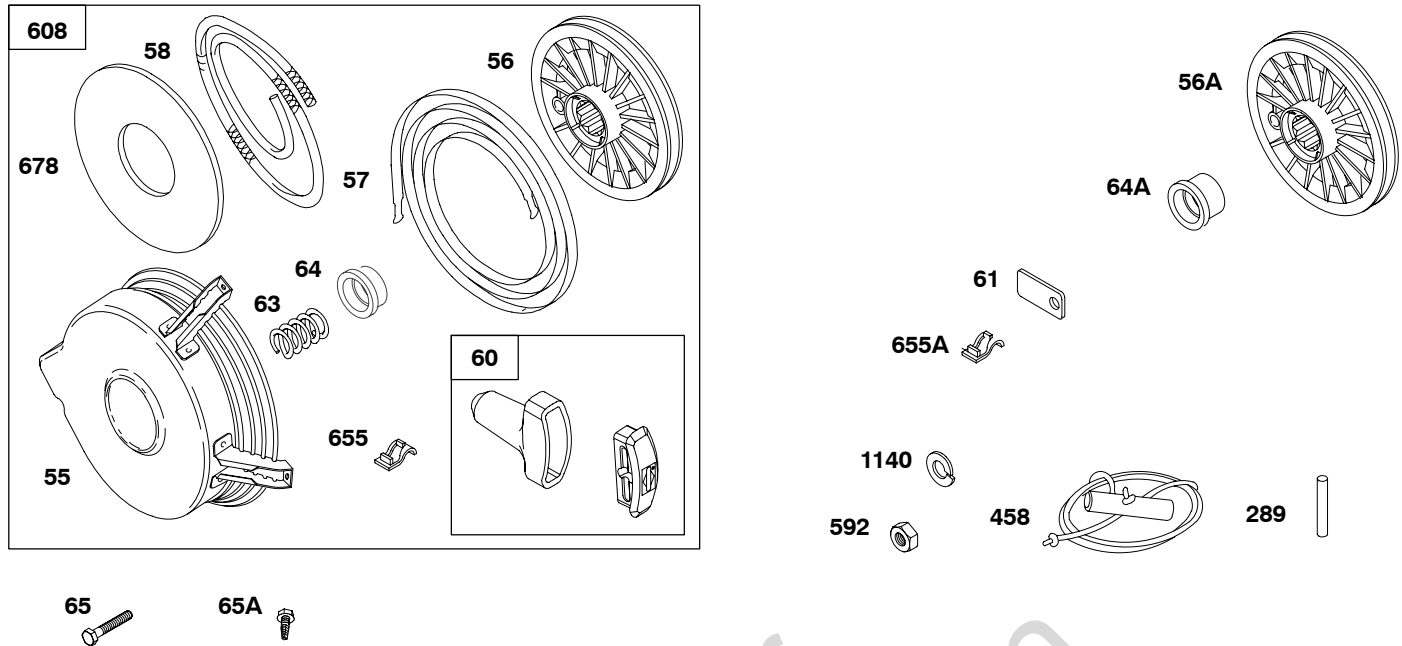

REF. NO.	PART NO.	DESCRIPTION	REF. NO.	PART NO.	DESCRIPTION	REF. NO.	PART NO.	DESCRIPTION	
55	691355	Housing- Rewind Starter (Low Profile)		66574	Rope- Starter (99" Long) (Cut to Required Length) (Use With Metal Pulley)	289	230228s	Pin- Starter Grip	
56	392630	Pulley- Starter (Low Profile)		60	490652	Grip- Starter Rope	458	69932s	Kit- Handle/ Rope
56A	295871	Pulley- Starter (Wide Legs Starter Housing, Includes 63" Rope)	61	68848s	Bumper- Starter Pulley (Wide Legs Starter Housing)	592	690276	Nut (Rewind Starter)	
57	490179	Spring- Rewind Starter	63	690547	Spring- Ratchet Adapter- Ratchet Spring (Low Profile)	608	691958	Starter- Rewind	
58	692188	Rope- Starter (63" Long) (Use With Plastic Pulley)	64			655	691734	Anchor- Rewind Spring	
		----- Note -----				655A	221014	Anchor- Rewind Spring (Wide Legs Starter Housing)	
		695002 Rope- Starter (99" Long) (Cut to Required Length) (Use With Plastic Pulley)	64A	691920	Adapter- Ratchet Spring (Wide Legs Starter Housing)	678	490817	Spacer- Rewind	
		66564 Rope- Starter (63" Long) (Use With Metal Pulley)	65	691693	Screw (Rewind Starter) (3/8" Long)	1140	690286	Washer (Rewind Starter)	
			65A	93254	Screw (Rewind Starter) (7/16" Long)				

Engine Gasket Set-Reference 358
Carburetor Overhaul Kit-Reference 121

Valve Gasket Set-Reference 1095