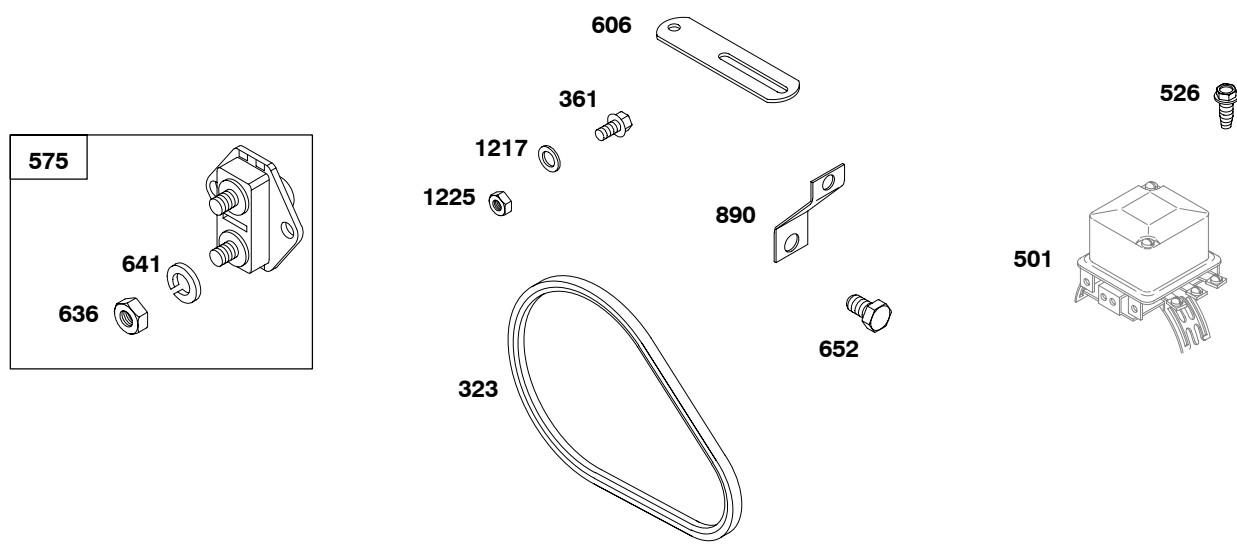

Engine Gasket Set-Reference 358
Carburetor Overhaul Kit-Reference 121

Valve Gasket Set-Reference 1095

REF. NO.	PART NO.	DESCRIPTION	REF. NO.	PART NO.	DESCRIPTION	REF. NO.	PART NO.	DESCRIPTION
66	393127s	Clutch-Starter	69	690271	Washer (Starter Clutch)	71	691359	Cover-Ratchet Screw (Starter Clutch)
66A	399671	Clutch-Starter (Sealed)	69A	690260	Washer (Starter Clutch)	257	690309	Screw (Starter Clutch)
67	690542	Housing-Clutch	69B	690277	Washer (Starter Clutch)			
67A	394897	Housing-Clutch	70	691945	Ratchet-Clutch			
68	691604	Ball-Clutch						

Engine Gasket Set-Reference 358
Carburetor Overhaul Kit-Reference 121

Valve Gasket Set-Reference 1095

REF. NO.	PART NO.	DESCRIPTION	REF. NO.	PART NO.	DESCRIPTION	REF. NO.	PART NO.	DESCRIPTION
323	68898	Belt-Vee (For Low Position Mounting) (35 3/4" Long) ----- Note ----- 68878 Belt-Vee (For High Position Mounting) (36 3/4" Long)	526	690297	Screw (Regulator)	890	221472	Bracket-Support
361	691681	Screw (Starting Switch)	575	692303	Switch-Starting	1217	690282	Washer (Starting Switch)
501		Regulator (Saddle Mount) (Delco Remy Number 1119577) (NO LONGER AVAILABLE)	606	221442	Strap-Adjusting	1225	691029	Nut (Starting Switch)
			636	696198	Nut (Starting Switch) (Terminal)			
			641	691075	Washer (Starting Switch) (Terminal)			
			652	693972	Screw (Support Bracket)			