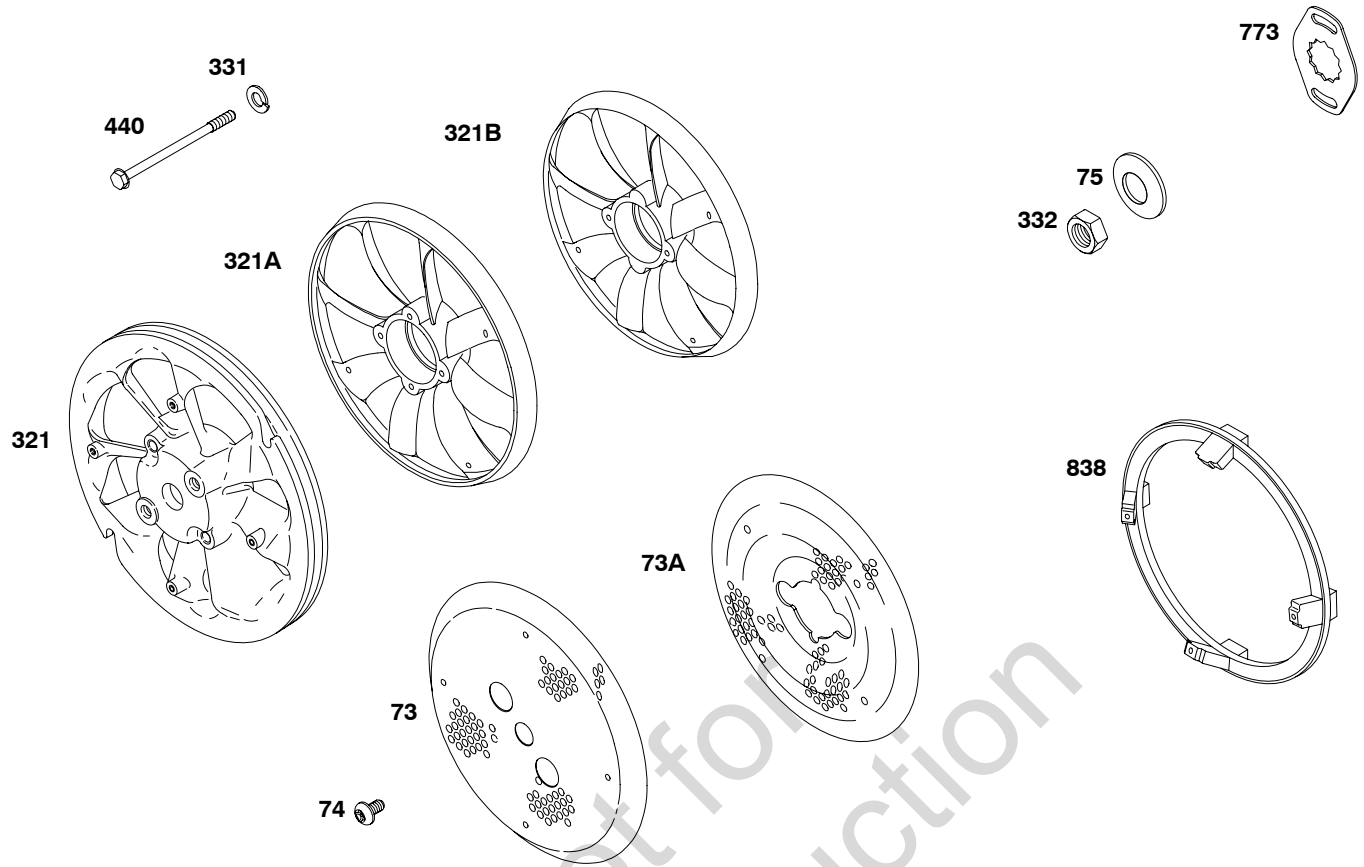

REF. NO.	PART NO.	DESCRIPTION	REF. NO.	PART NO.	DESCRIPTION	REF. NO.	PART NO.	DESCRIPTION
73	691171	Screen-Rotating -----Note----- 690404 Screen-Rotating Used on Type No(s). 0127, 0133, 0182, 0190, 0210, 0222, 0252, 0262, 0315, 0333, 0630, 0649, 2582, 2583.	74	691655	Screw (Rotating Screen)	440	691076	Screw (Booster Fan)
			75	691056	Washer (Flywheel)	773	690265	Retainer
			321	691151	Fan-Booster	838	211983	Adapter- Blower Housing Ring
			321A	690377	Fan-Booster			
			321B	212000	Fan-Booster			
			331	691075	Washer (Booster Fan)			
73A	690410	Screen-Rotating	332	691059	Nut (Flywheel)			

Engine Gasket Set-Reference 358
Carburetor Overhaul Kit-Reference 121

Valve Gasket Set-Reference 1095