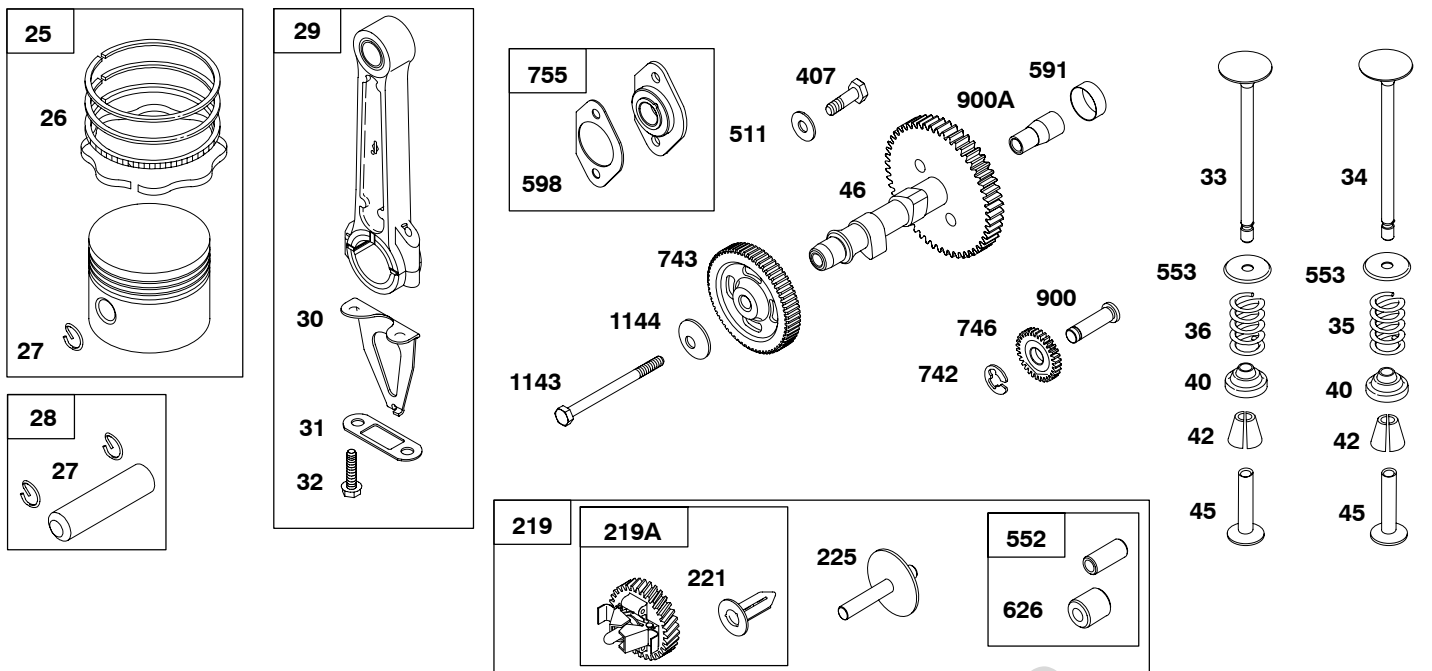

REF. NO.	PART NO.	DESCRIPTION	REF. NO.	PART NO.	DESCRIPTION	REF. NO.	PART NO.	DESCRIPTION
25	792365	Piston Assembly (Standard) ----- Note ----- 792367 Piston Assembly (.020 Oversize)	42	494553	Keeper-Valve (Used After Code Date 80111200). ----- Note ----- 68283 Keeper-Valve (Used Before Code Date 80111300).	598	270516	Shim-End Play (Camshaft Bearing) (.009 Thick) ----- Note ----- 270517 Shim-End Play (Camshaft Bearing) (.007 Thick)
26	792366	Ring Set (Standard) ----- Note ----- 792368 Ring Set (.020 Oversize)	45	691594	Tappet-Valve	626	690512	Spacer-Governor Crank
27	691792	Lock-Piston Pin	46	692855	Camshaft	742	691080	Retainer-E Ring
28	299691	Pin-Piston	219	291192	Gear-Governor (Used Before Code Date 78062000).	743	691153	Gear-Drive
29	299632	Rod-Connecting	219A	393720	Gear-Governor	746	691803	Gear-Idler
30	691726	Dipper-Connecting Rod	221	841026	Cup-Governor	755	299706	Bearing-Camshaft
31	690396	Lock-Rod Screw	225	691357	Shaft-Governor Gear	900	691767	Shaft-Gear
32	692345	Screw (Connecting Rod)	407	690810	Screw (Camshaft Bearing)	900A	691768	Shaft-Gear
33	394436	Valve-Exhaust	511	690402	Washer (Camshaft Bearing)	1143	691081	Screw (Drive Gear Cover)
34	394435	Valve-Intake	552	393666	Bushing-Governor Crank	1144	690301	Washer (Drive Gear Cover)
35	691597	Spring-Valve (Intake)	553	690269	Retainer-Valve Spring			
36	691597	Spring-Valve (Exhaust)	591	691746	Plug-Camshaft			
40	691939	Retainer-Valve ----- Note ----- 690274 Retainer-Valve Used on Type No(s). 0722.						

Engine Gasket Set-Reference 358
Carburetor Overhaul Kit-Reference 121

Valve Gasket Set-Reference 1095