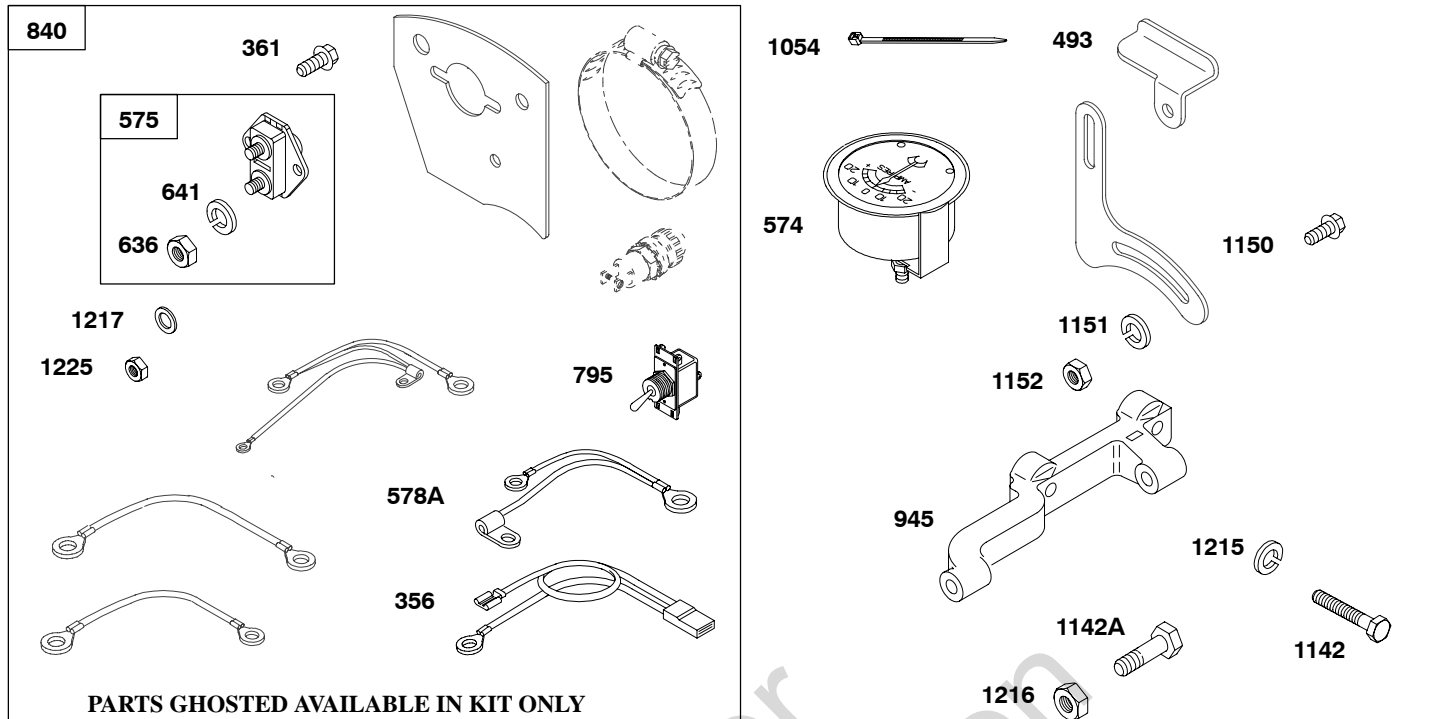

326400

REF. NO.	PART NO.	DESCRIPTION	REF. NO.	PART NO.	DESCRIPTION	REF. NO.	PART NO.	DESCRIPTION
356	398808	Wire-Stop	795	298590	Switch-Toggle	1215	691075	Washer (Starter Bracket)
361	93415	Screw (Starting Switch)	840	298561	Kit-Panel (Generator Panel)	1216	691105	Nut (Starter Bracket)
493		Bracket-Mounting (NO LONGER AVAILABLE)	945	211785	Bracket-Starter Motor	1217	690282	Washer (Starting Switch)
574	295158	Ammeter (Stewart Warner Number 357-W)	1054	280275	Tie-Cable	1225	691029	Nut (Starting Switch)
575	692303	Switch-Starting	1142	690303	Screw (Starter Motor Bracket)			
578A	298582	Wire Assembly	1142A	691614	Screw (Starter Motor Bracket) (1 3/4" Long)			
636	696198	Nut (Starting Switch) (Terminal)	1150	691058	Screw (Adjusting Strap)			
641	691075	Washer (Starting Switch) (Terminal)	1151	690282	Washer (Adjusting Strap)			
			1152	691105	Nut (Adjusting Strap)			

Engine Gasket Set-Reference 358
Carburetor Overhaul Kit-Reference 121

Valve Gasket Set-Reference 1095