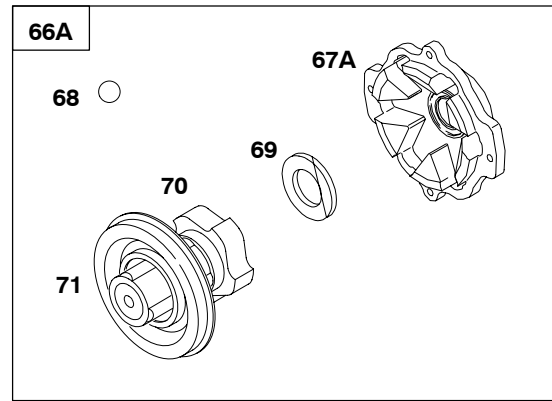

REF. NO.	PART NO.	DESCRIPTION	REF. NO.	PART NO.	DESCRIPTION	REF. NO.	PART NO.	DESCRIPTION
66	393127s	Clutch-Starter	69	690271	Washer (Starter Clutch)	71	691359	Cover-Ratchet Screw (Starter Clutch)
66A	399671	Clutch-Starter (Sealed)	69A	690260	Washer (Starter Clutch)	257	690309	Screw (Starter Clutch)
67	690542	Housing-Clutch	69B	690277	Washer (Starter Clutch)			
67A	394897	Housing-Clutch	70	691945	Ratchet-Clutch			
68	691604	Ball-Clutch						

Engine Gasket Set-Reference 358
Carburetor Overhaul Kit-Reference 121

Valve Gasket Set-Reference 1095