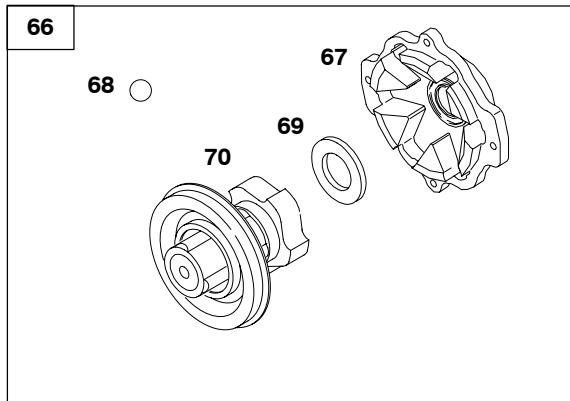

REF. NO.	PART NO.	DESCRIPTION	REF. NO.	PART NO.	DESCRIPTION	REF. NO.	PART NO.	DESCRIPTION
66	393127s	Clutch-Starter	69	690271	Washer (Starter Clutch)	71	691359	Cover-Ratchet Screw (Starter Clutch)
66A	399671	Clutch-Starter (Sealed)	69A	690260	Washer (Starter Clutch)	257	690309	Screw (Starter Clutch)
67	690542	Housing-Clutch	69B	690277	Washer (Starter Clutch)			
67A	394897	Housing-Clutch	70	691945	Ratchet-Clutch			
68	691604	Ball-Clutch						

Engine Gasket Set-Reference 358
Carburetor Overhaul Kit-Reference 121

Valve Gasket Set-Reference 1095