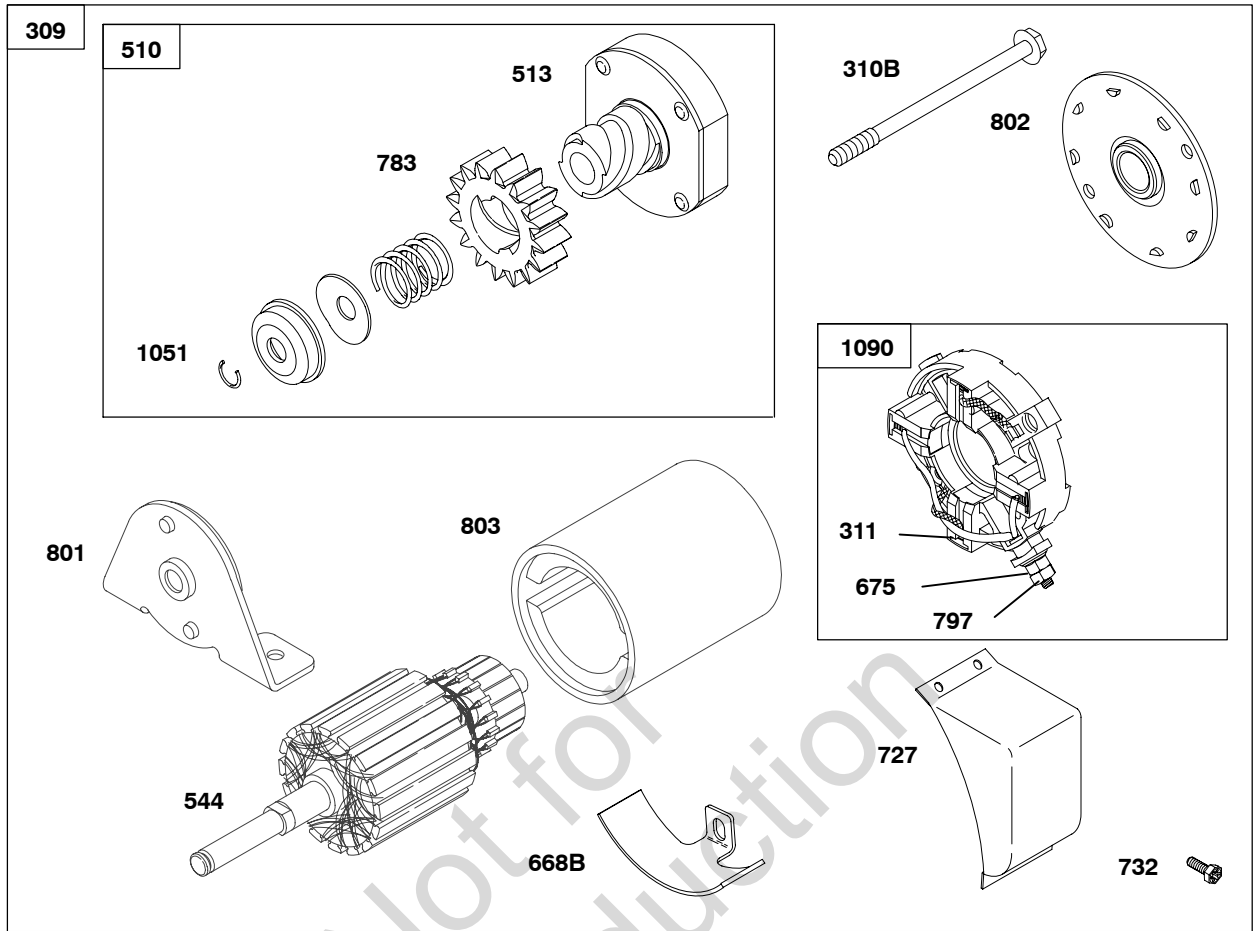

326400

REF. NO.	PART NO.	DESCRIPTION	REF. NO.	PART NO.	DESCRIPTION	REF. NO.	PART NO.	DESCRIPTION
309	396306	Motor-Starter	668B	396515	Spacer	801		Cap-Drive (NO LONGER AVAILABLE)
310B	691263	Screw (Starter Motor) (4 3/4" Long)	675	691261	Washer (Brush Retainer)	802	691286	Cap-End
311	497608	Brush Set	697	691058	Screw (Drive Cap)	803		Housing-Starter (Serviced By 396306 Starter Motor Only)
510	696541	Drive-Starter	727	692338	Cover-Starter Drive (Starter Drive Cover)	1051	691265	Ring-Retaining
513	692024	Clutch-Drive	732	93410	Screw (Starter Drive Cover)	1090	691293	Retainer-Brush
544		Armature-Starter (Serviced By 396306 Starter Motor Only)	783	695708	Gear-Pinion			
			797	691029	Nut (Brush Retainer)			

Engine Gasket Set-Reference 358
Carburetor Overhaul Kit-Reference 121

Valve Gasket Set-Reference 1095