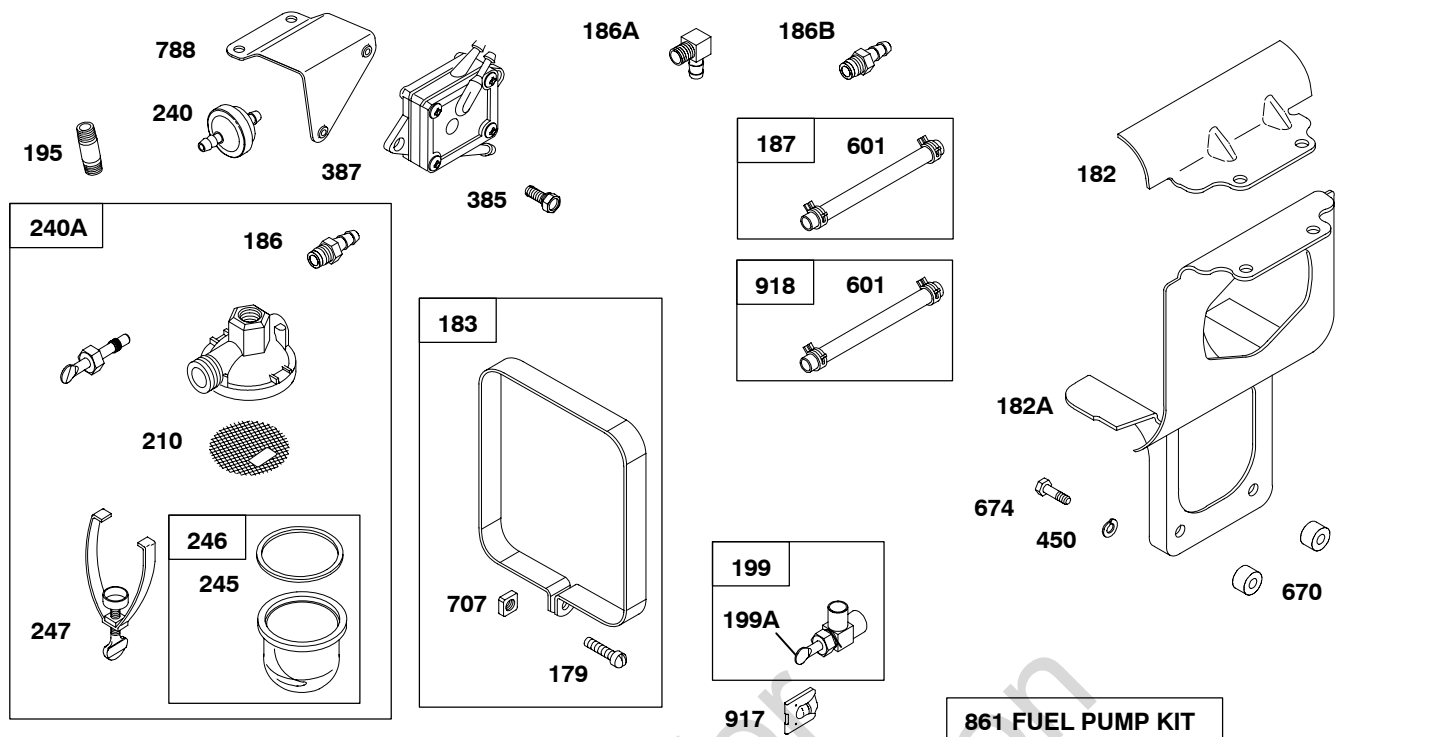

Engine Gasket Set-Reference 358
Carburetor Overhaul Kit-Reference 121

Valve Gasket Set-Reference 1095

REF. NO.	PART NO.	DESCRIPTION	REF. NO.	PART NO.	DESCRIPTION	REF. NO.	PART NO.	DESCRIPTION
179	690280	Screw (Fuel Tank Strap)	187	841589	Line-Fuel (Cut to Required Length)	245	692190	Gasket-Fuel Bowl
182	691068	Bracket-Fuel Tank ----- Note ----- 222669 Bracket-Fuel Tank Used on Type No(s). 0205, 0291, 0648.			----- Note ----- 89248 Line-Fuel (2 1/4" Long) Used on Type No(s). 0080, 0386, 0387, 0393, 0395, 0396, 0397, 0631, 0640, 0641, 0662, 2580.	246	298683	Bowl-Fuel Filter
182A	690262	Bracket-Fuel Tank	195	91635	Nipple-Fuel	247	691700	Yoke-Bowl
183	691937	Strap-Fuel Tank ----- Note ----- 291367 Strap-Fuel Tank (4 Quart) Used on Type No(s). 0206, 0211, 0213, 0229, 0271.	199	692302	Valve-Fuel Shut Off	385	692198	Screw (Fuel Pump)
186	691764	Connector-Hose	199A	691940	Valve-Fuel Shut Off	378	808656	Pump-Fuel
186A	691609	Connector-Hose	210	691962	Strainer-Fuel	450	691075	Washer (Fuel Tank Bracket)
186B	231238	Connector-Hose	240	298090s	Filter-Fuel (Red) ----- Note ----- 394358s Filter-Fuel (White) Used on Type No(s). 0630, 0705, 0707, 0724, 0744, 0750, 0755, 0759, 0770, 0774, 2581.	601	791850	Clamp-Hose
			240A	690612	Filter-Fuel	670	690505	Spacer-Fuel Tank
						674	690303	Screw (Fuel Tank Bracket)
						707	690279	Nut (Fuel Tank Strap)
						788	224123	Bracket-Fuel Pump
						861	394462	Kit-Fuel Pump (Walbro) ----- Note ----- 791885 Kit-Fuel Pump Used on Type No(s). 0170, 0182, 0198, 0248, 0309, 0331, 0638, 0679, 0744, 0755, 0759.
						917	691737	Handle-Shut Off Valve
						918	393815	Hose-Vacuum (Cylinder To Impulse Pump) (Cut to Required Length)