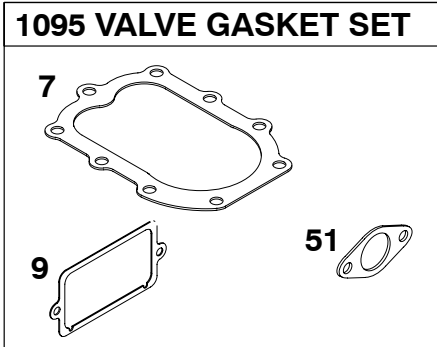

REF. NO.	PART NO.	DESCRIPTION	REF. NO.	PART NO.	DESCRIPTION	REF. NO.	PART NO.	DESCRIPTION
3	291675s	Seal-Oil (Magneto Side)	245	692190	Gasket-Fuel Bowl	593	691311	Gasket-Bearing Support
7	692231	Gasket-Cylinder Head	358	299719	Gasket Set-Engine	593A	270513	Gasket-Bearing Support (.015" Thick)
9	27803s	Gasket-Breather	399	691310	Gasket-Counterweight Cover			Note -----
20	691948	Seal-Oil (PTO Side)	524	281370s	Seal-Dipstick Tube			★270514 Gasket-Bearing Support (.010" Thick)
51	27381s	Gasket-Intake	569	691569	Gasket-Engine Base			★270515 Gasket-Bearing Support (.005" Thick)
51B	692214	Gasket-Intake				598	270516	Shim-End Play (.009" Thick)
94	292681	Kit-Idle Mixture						Note -----
102	692215	Gasket-Carburetor Body						★270517 Shim (.007" Thick)
104	691775	Pin-Float Hinge						★270518 Shim (.005" Thick)
121	394989	Kit-Carburetor Overhaul				883	692236	Gasket-Exhaust
127	690627	Plug-Welch				1095	498540	Gasket Set-Valve
134	394682	Kit-Needle/Seat						
142	691966	Nozzle-Carburetor						

★ Engine Gasket Set-Reference 358
● Carburetor Overhaul Kit-Reference 121

∅ Valve Gasket Set-Reference 1095