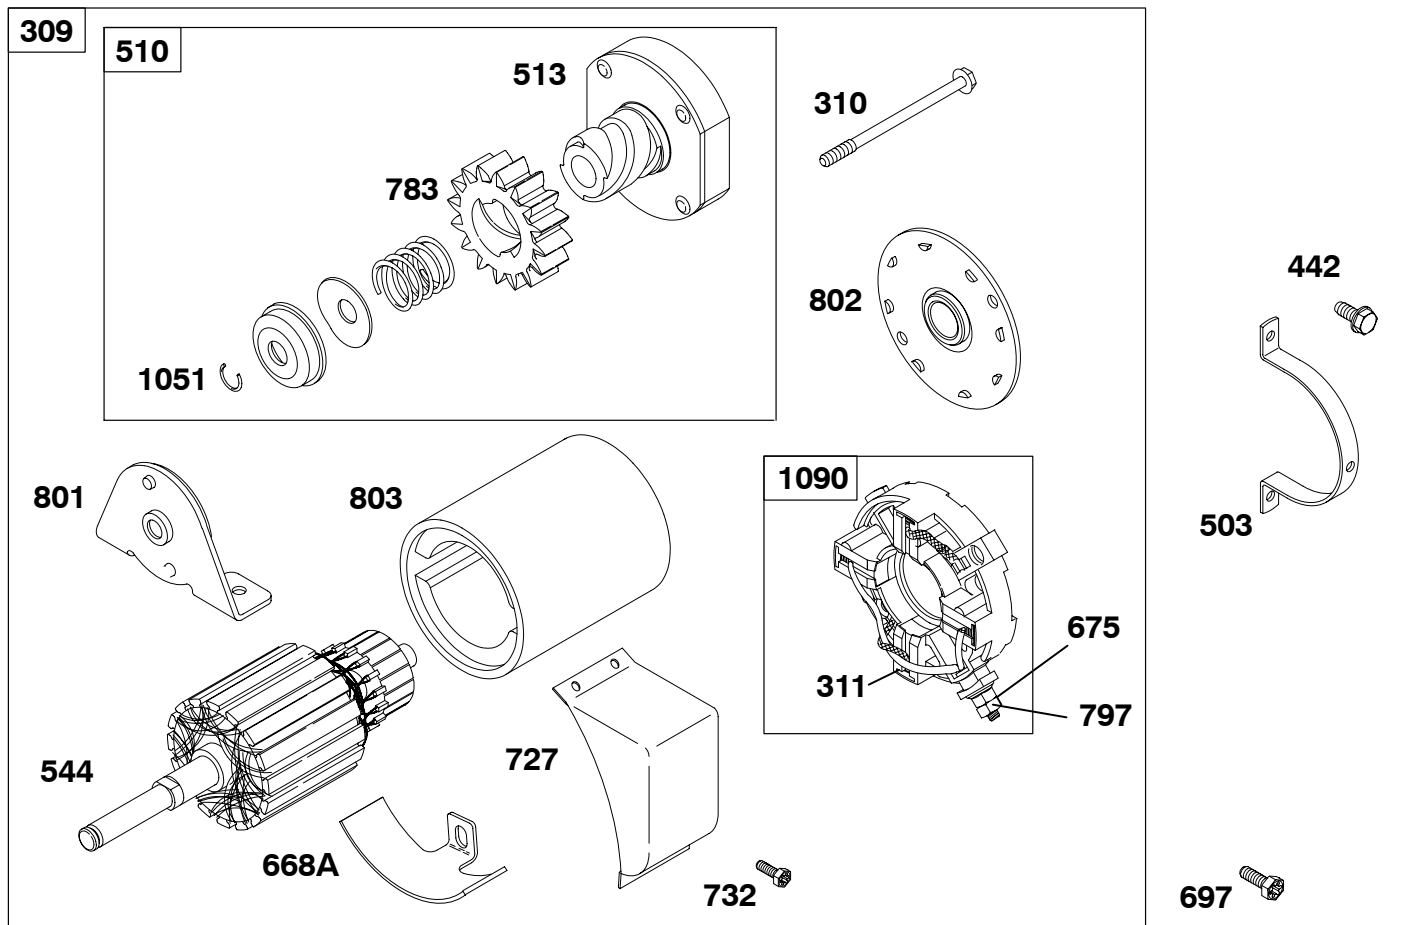

32K400

REF. NO.	PART NO.	DESCRIPTION	REF. NO.	PART NO.	DESCRIPTION	REF. NO.	PART NO.	DESCRIPTION
309	396306	Motor-Starter	668A	396515	Spacer (Starter Motor)	801	394802	Cap-Drive
310	692329	Bolt (Starter Motor)	675	691261	Washer (Brush Retainer)	802	691286	Cap-End
311	497608	Brush Set	697	691058	Screw (Starter Motor)	803		Housing-Starter (Served By 396306 Starter Motor Only)
442	691693	Screw (Starter Strap)	727	692338	Cover-Starter Drive	1051	691265	Ring-Retaining
503	690406	Strap-Starter	732	93410	Screw (Starter Drive Cover)	1090	691293	Retainer-Brush
510	696541	Drive-Starter	783	695708	Gear-Starter			
513	692024	Clutch-Drive	797	691029	Nut (Brush Retainer)			
544	490309	Armature-Starter						

★ Engine Gasket Set-Reference 358
● Carburetor Overhaul Kit-Reference 121

∅ Valve Gasket Set-Reference 1095