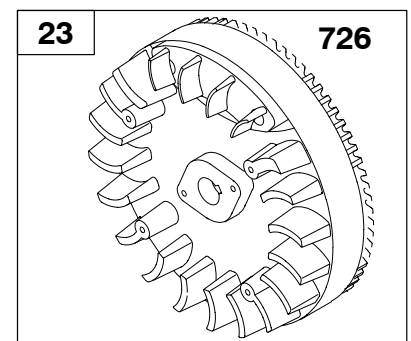

32K400

REF. NO.	PART NO.	DESCRIPTION	REF. NO.	PART NO.	DESCRIPTION	REF. NO.	PART NO.	DESCRIPTION
23	395251	Flywheel (Magnetron)	331	691075	Washer (Booster Fan)	725	690420	Shield-Heat
		-----Note-----	332	691059	Nut (Flywheel)	726	391362	Gear-Ring
73	691171	Screen-Rotating	363	19203	Puller-Flywheel	773	690265	Retainer
74	691655	Screw (Rotating Screen)	440	691076	Screw (Booster Fan)	823	691108	Screw (Muffler Adapter)
81	691178	Lock-Muffler Screw	458	69932	Kit-Rope/Handle	834	691075	Washer (Muffler Adapter)
264	691105	Nut (Muffler Adapter)	613	691416	Screw (Muffler)	863	694016	Bracket-Muffler
298	691808	Locknut-Muffler	676	393761	Deflector-Muffler	864	394584	Adapter-Muffler
300	399635	Muffler	677	690661	Screw (Muffler Deflector)	864A	690637	Adapter-Muffler
321	691151	Fan-Booster				883	★692236	Gasket-Exhaust
						944	691690	Stud (Muffler Adapter)

★ Engine Gasket Set-Reference 358
● Carburetor Overhaul Kit-Reference 121

∅ Valve Gasket Set-Reference 1095