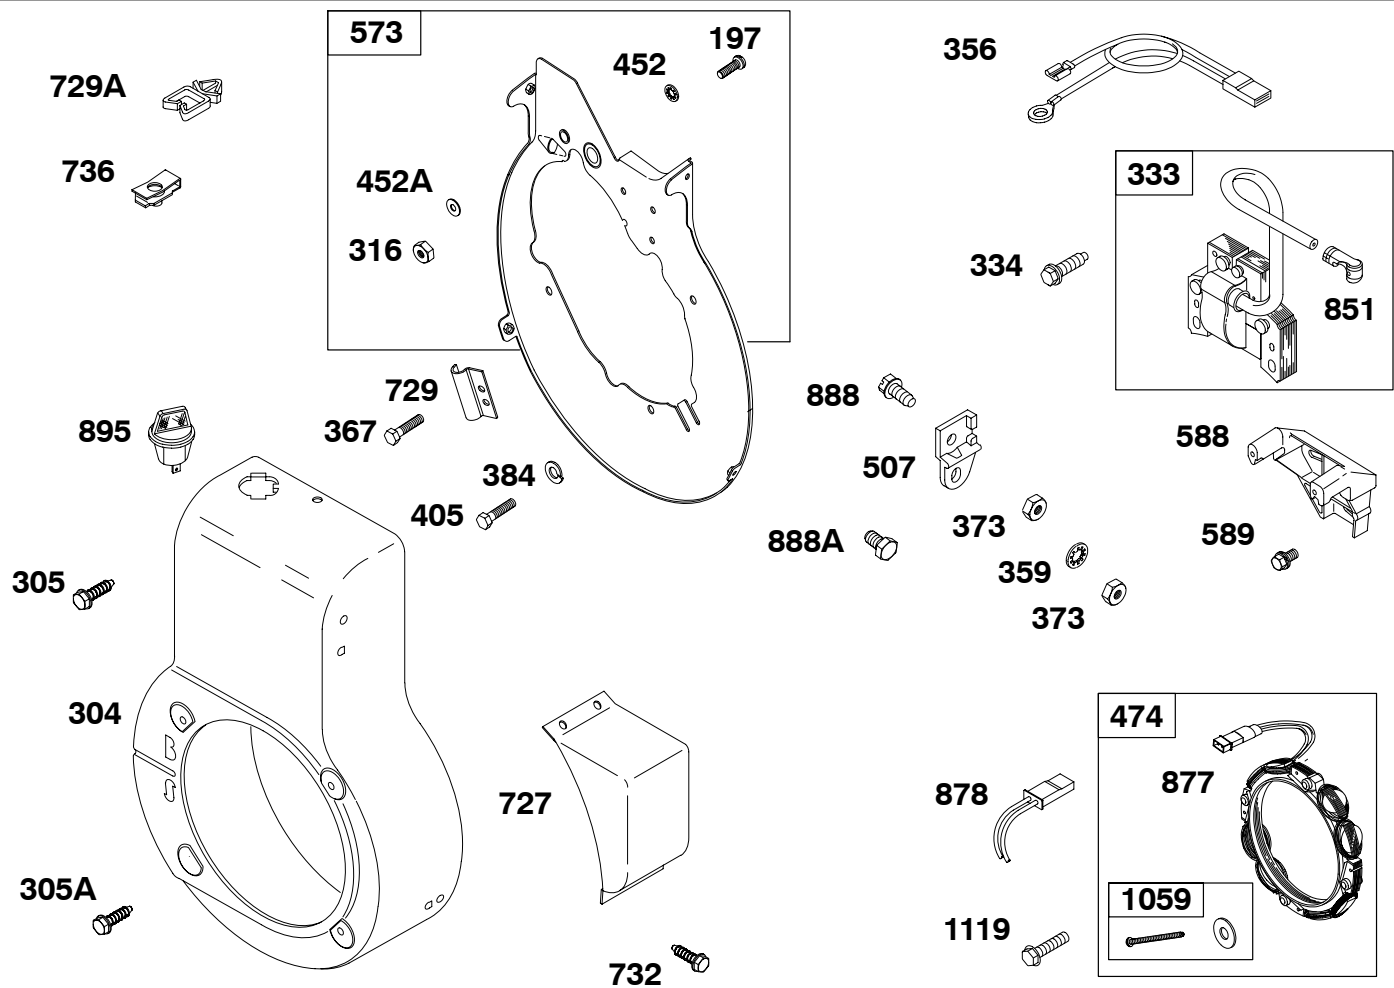

REF. NO.	PART NO.	DESCRIPTION	REF. NO.	PART NO.	DESCRIPTION	REF. NO.	PART NO.	DESCRIPTION
197	90072	Screw (Back Plate) (5/8" Long)	384	690371	Washer (Back Plate)	732	93410	Screw (Starter Drive Cover)
304	391229	Housing-Blower	405	690290	Screw (Back Plate)	736	690302	Nut-Clip
305	690297	Screw (Blower Housing) (7/16" Long)	452	92864	Washer (Back Plate) (Lockwasher)	851	493880s	Terminal-Cable
305A	690290	Screw (Blower Housing) (1/2" Long)	452A	26404	Washer (Back Plate) (Flat)	877	393456	Wire-Alternator
316	691612	Nut (Back Plate)	474	696459	Alternator (Dual Circuit)	878	398661	Harness-Alternator
333	398811	Armature-Magneto	507	690584	Insulator	888	690292	Screw (Insulator) (1/2" Long)
334	691061	Screw (Armature)	573	391220	Plate-Back	888A	690295	Screw (Insulator) (3/8" Long)
356	690650	Wire-Stop	588	690375	Bracket-Armature	895	692309	Switch-Rotary
359	691077	Washer (Insulator)	589	690300	Screw (Armature Bracket)	1059	698516	Kit-Screw/Washer (Alternator)
367	690305	Screw (Clip Wire)	727	692338	Cover-Starter Drive	1119	691183	Screw (Alternator)
379	691612	Nut (Insulator)	729	690432	Clip-Wire (Alternator)			
			729A	690588	Clip-Wire			

★ Engine Gasket Set-Reference 358
● Carburetor Overhaul Kit-Reference 121

⊗ Valve Gasket Set-Reference 1095