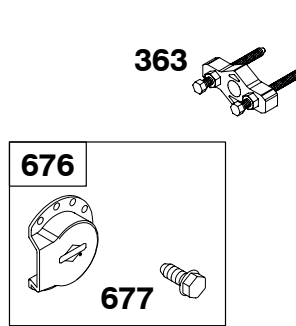

32K400

REF. NO.	PART NO.	DESCRIPTION	REF. NO.	PART NO.	DESCRIPTION	REF. NO.	PART NO.	DESCRIPTION
23	395251	Flywheel (Magnetron)	331	691075	Washer (Booster Fan)	725	690420	Shield-Heat
		-----Note-----	332	691059	Nut (Flywheel)	726	391362	Gear-Ring
73	691171	Screen-Rotating	363	19203	Puller-Flywheel	773	690265	Retainer
74	691655	Screw (Rotating Screen)	440	691076	Screw (Booster Fan)	823	691108	Screw (Muffler Adapter)
81	691178	Lock-Muffler Screw	458	69932	Kit-Rope/Handle	834	691075	Washer (Muffler Adapter)
264	691105	Nut (Muffler Adapter)	613	691416	Screw (Muffler)	863	694016	Bracket-Muffler
298	691808	Locknut-Muffler	676	393761	Deflector-Muffler	864	394584	Adapter-Muffler
300	399635	Muffler	677	690661	Screw (Muffler Deflector)	864A	690637	Adapter-Muffler
321	691151	Fan-Booster				883	★692236	Gasket-Exhaust
						944	691690	Stud (Muffler Adapter)

★ Engine Gasket Set-Reference 358
● Carburetor Overhaul Kit-Reference 121

∅ Valve Gasket Set-Reference 1095