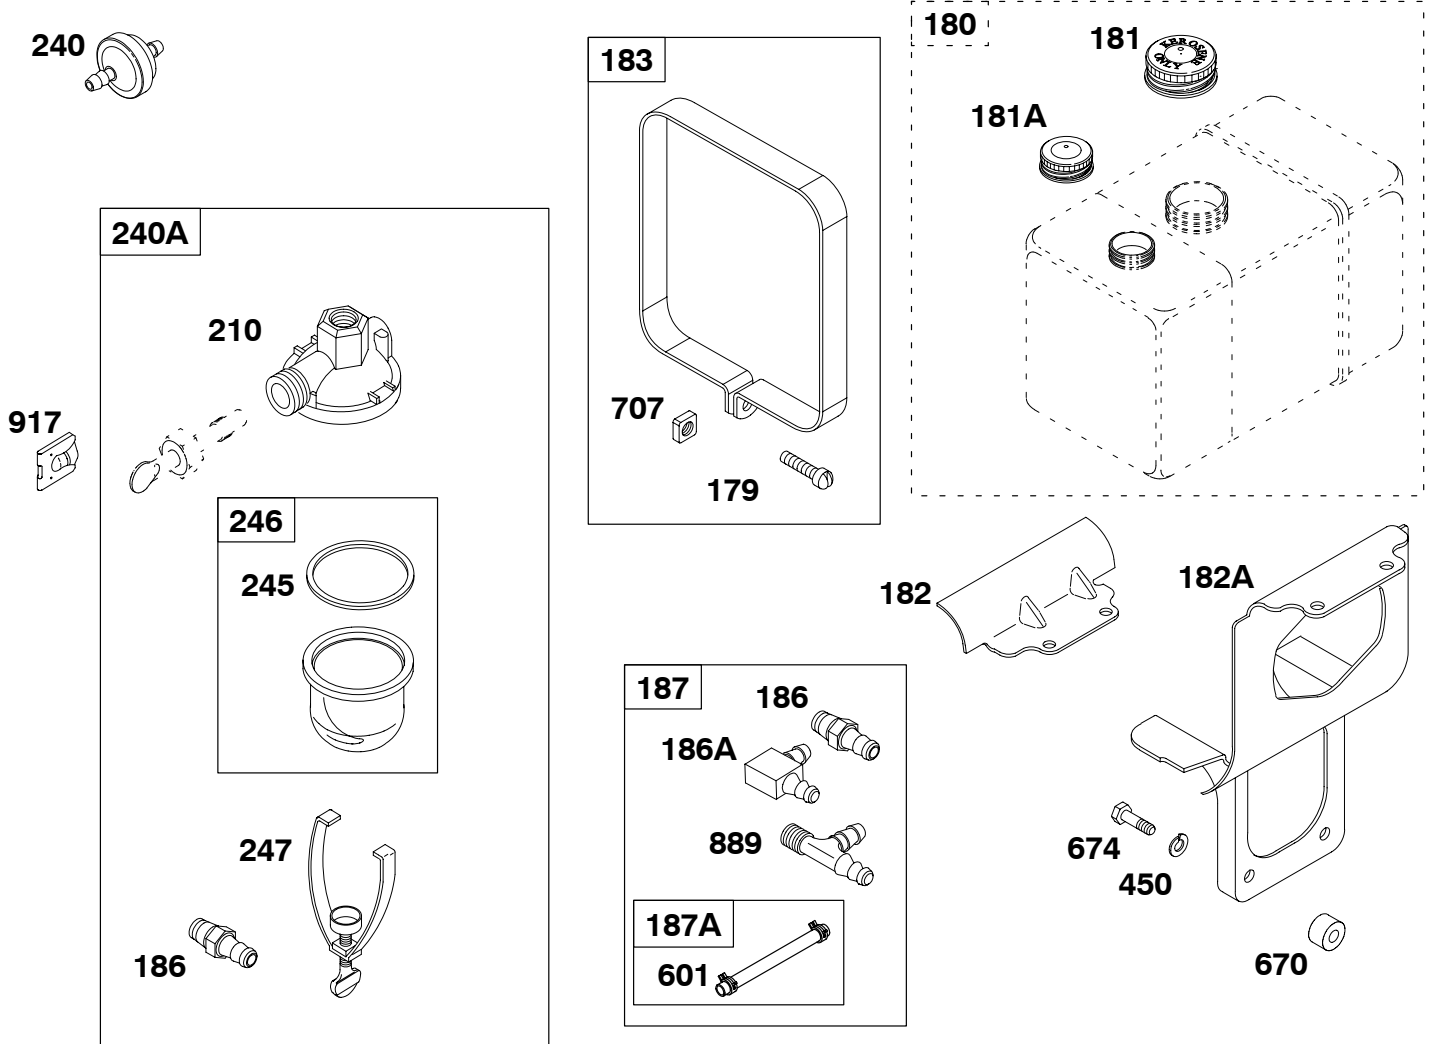

REF. NO.	PART NO.	DESCRIPTION	REF. NO.	PART NO.	DESCRIPTION	REF. NO.	PART NO.	DESCRIPTION
179	690280	Screw (Fuel Tank Strap)	210	691962	Screen-Filter	707	690279	Nut (Fuel Tank Strap)
180		Tank-Fuel (No Longer Available)	240	298090s	Filter-Fuel	889	93915	Tee
181	392887	Cap-Fuel Tank (Large) (Kerosene Only)	240A	690612	Filter-Fuel	917	691737	Valve-Handle Shutoff
181A	392886	Cap-Fuel Tank (Small) (Gas Only)	245	★692190	Gasket-Fuel Bowl			
182	691068	Bracket-Fuel Tank	246	298683	Bowl-Fuel Filter			
182A	690262	Bracket-Fuel Tank	247	691700	Yoke-Bowl			
183	691937	Strap-Fuel Tank	450	691075	Washer (Fuel Tank Bracket)			
186	691764	Connector-Hose	601	95162	Clamp-Hose			
186A	691609	Connector-Hose	670	690505	Spacer-Fuel Tank			
187	791893	Line-Fuel	674	690303	Screw (Fuel Tank Bracket)			
187A	791745	Line-Fuel (Cut to Required Length)						

★ Engine Gasket Set-Reference 358
● Carburetor Overhaul Kit-Reference 121

∅ Valve Gasket Set-Reference 1095