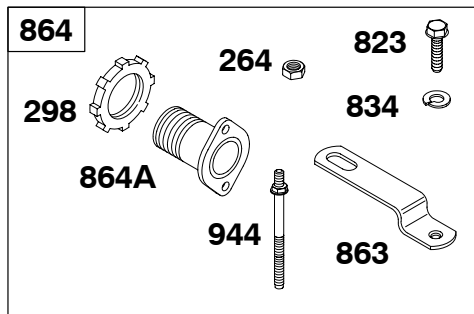

32K400

REF. NO.	PART NO.	DESCRIPTION	REF. NO.	PART NO.	DESCRIPTION	REF. NO.	PART NO.	DESCRIPTION
23	395251	Flywheel (Magnetron)	331	691075	Washer (Booster Fan)	725	690420	Shield-Heat
		-----Note-----	332	691059	Nut (Flywheel)	726	391362	Gear-Ring
73	691171	Screen-Rotating	363	19203	Puller-Flywheel	773	690265	Retainer
74	691655	Screw (Rotating Screen)	440	691076	Screw (Booster Fan)	823	691108	Screw (Muffler Adapter)
81	691178	Lock-Muffler Screw	458	69932	Kit-Rope/Handle	834	691075	Washer (Muffler Adapter)
264	691105	Nut (Muffler Adapter)	613	691416	Screw (Muffler)	863	694016	Bracket-Muffler
298	691808	Locknut-Muffler	676	393761	Deflector-Muffler	864	394584	Adapter-Muffler
300	399635	Muffler	677	690661	Screw (Muffler Deflector)	864A	690637	Adapter-Muffler
321	691151	Fan-Booster				883	★692236	Gasket-Exhaust
						944	691690	Stud (Muffler Adapter)

★ Engine Gasket Set-Reference 358
● Carburetor Overhaul Kit-Reference 121

∅ Valve Gasket Set-Reference 1095