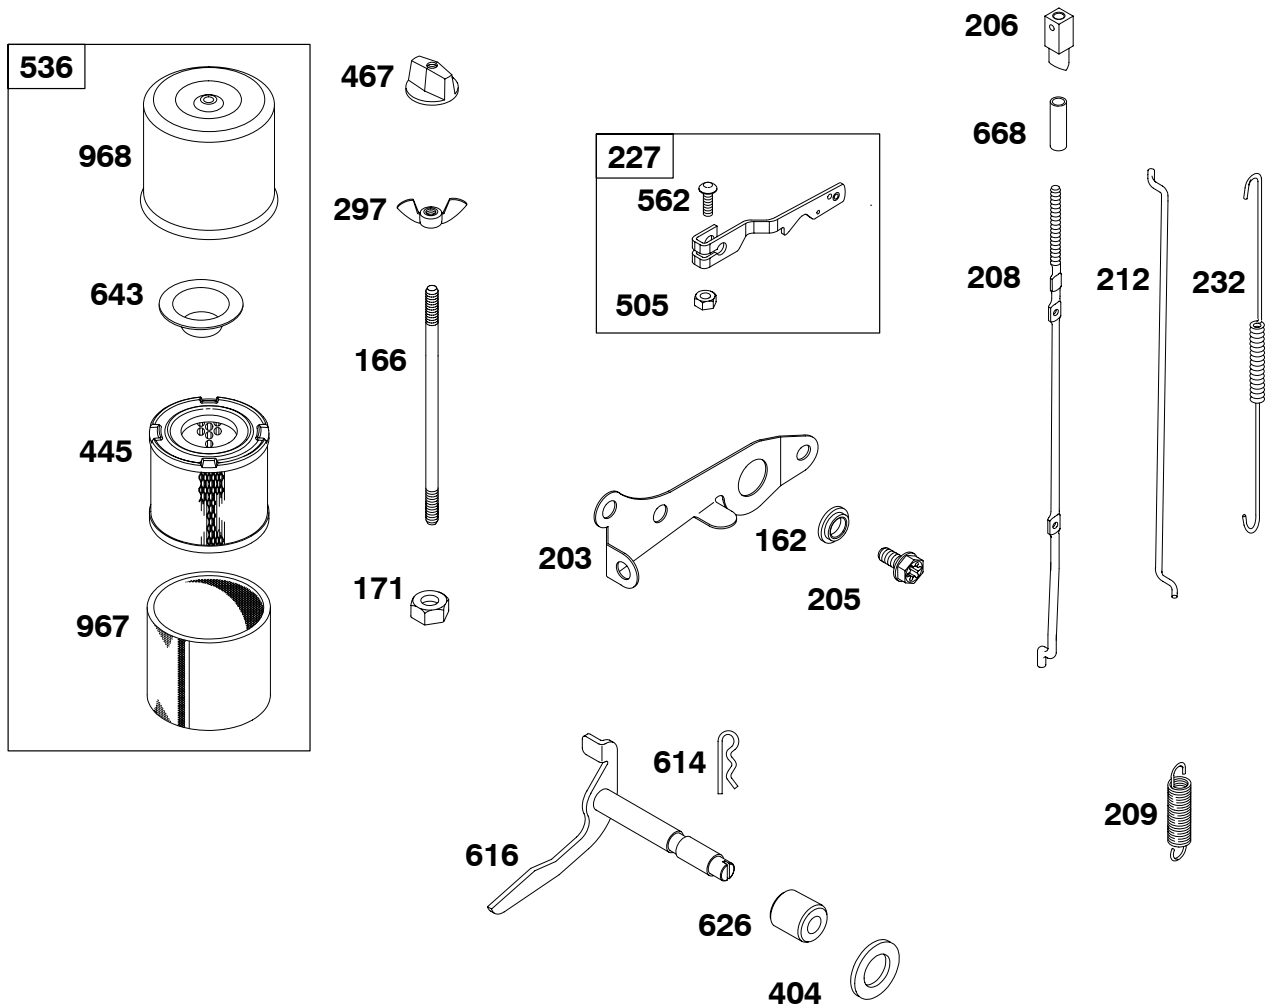

32K400

REF. NO.	PART NO.	DESCRIPTION	REF. NO.	PART NO.	DESCRIPTION	REF. NO.	PART NO.	DESCRIPTION
162	690267	Collar-Bell Crank	227	690607	Lever-Governor Control	614	691620	Pin-Cotter
166	691241	Stud (Air Cleaner) (9 1/2" Long)	232	690545	Spring-Governor Link	616	291364	Crank-Governor
171	690284	Nut (Air Cleaner)	297	691331	Nut (Air Filter Retainer)	626	690512	Spacer-Governor Crank
203	690263	Crank-Bell	404	690264	Washer (Governor Crank)	643	691730	Retainer-Air Filter
205	690810	Screw (Bell Crank)	445	393957	Filter-Air	668	690313	Spacer (Governor Control Rod)
206	691584	Nut-Governor Adjusting	467	691668	Knob-Air Cleaner	967	271794s	Filter-Pre Cleaner
208	393613	Rod-Governor Control	505	691251	Nut (Governor Control Lever)	968	691755	Cover-Air Cleaner
209	691596	Spring-Governor	536	391063	Cleaner-Air			
212	691791	Link-Throttle	562	691119	Bolt (Governor Control Lever)			

★ Engine Gasket Set-Reference 358
● Carburetor Overhaul Kit-Reference 121

∅ Valve Gasket Set-Reference 1095