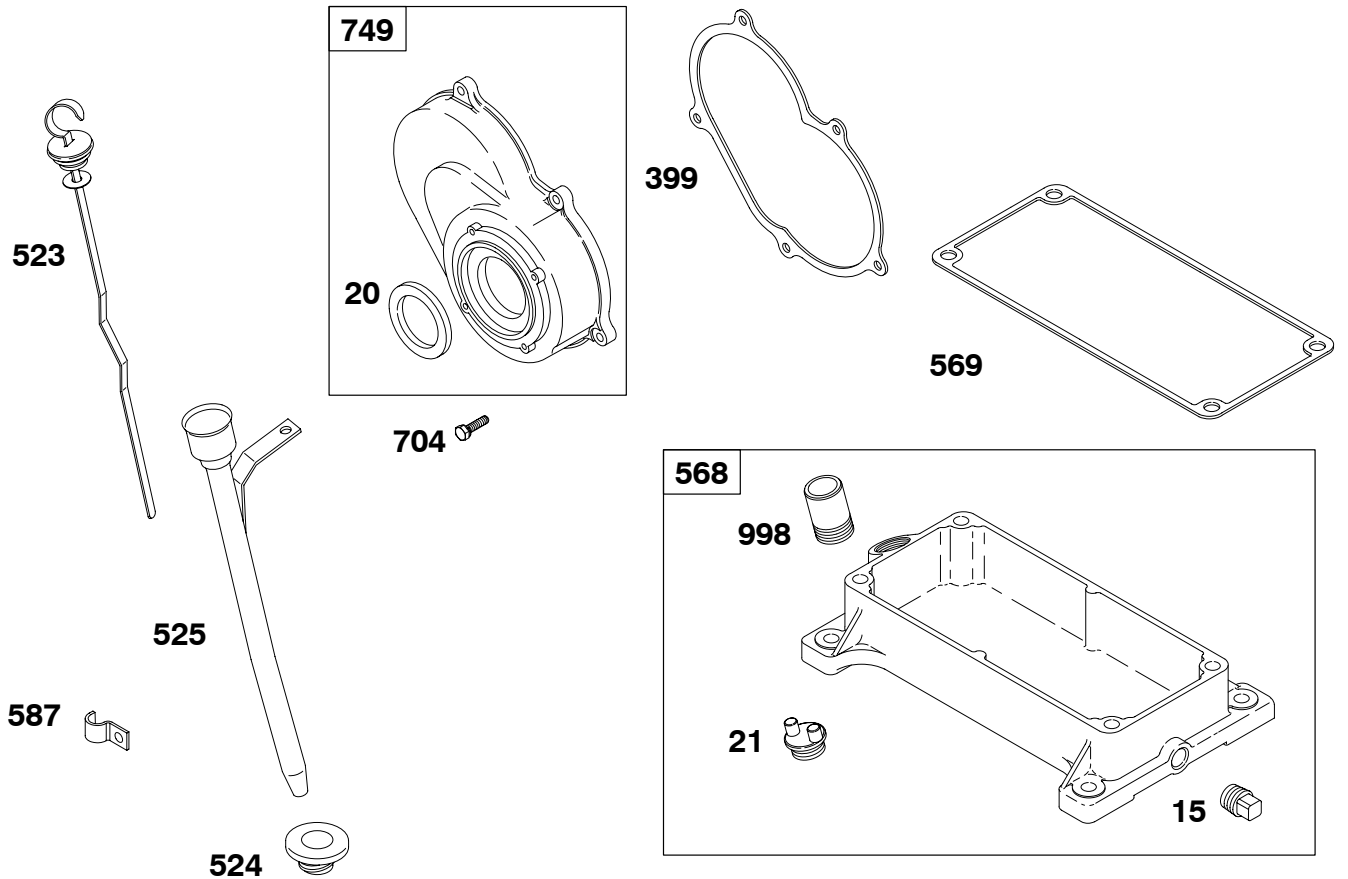

32K400

REF. NO.	PART NO.	DESCRIPTION	REF. NO.	PART NO.	DESCRIPTION	REF. NO.	PART NO.	DESCRIPTION
15	690946	Plug-Oil Drain	523	691352	Dipstick	704	691083	Screw
20	★691948	Seal-Oil (PTO Side)	524	★281370s	Seal-Dipstick Tube			(Counterweight Cover)
21	281658	Cap-Oil Fill	525	690622	Tube-Dipstick	749	391361	Cover-Counterweight
399	★691310	Gasket-Gear Reduction Cover	568	294751	Base-Engine	998	690502	Pipe-Oil
			569	★691569	Gasket-Engine Base			
			587	690389	Clamp-Cable			

★ Engine Gasket Set-Reference 358
● Carburetor Overhaul Kit-Reference 121

∅ Valve Gasket Set-Reference 1095