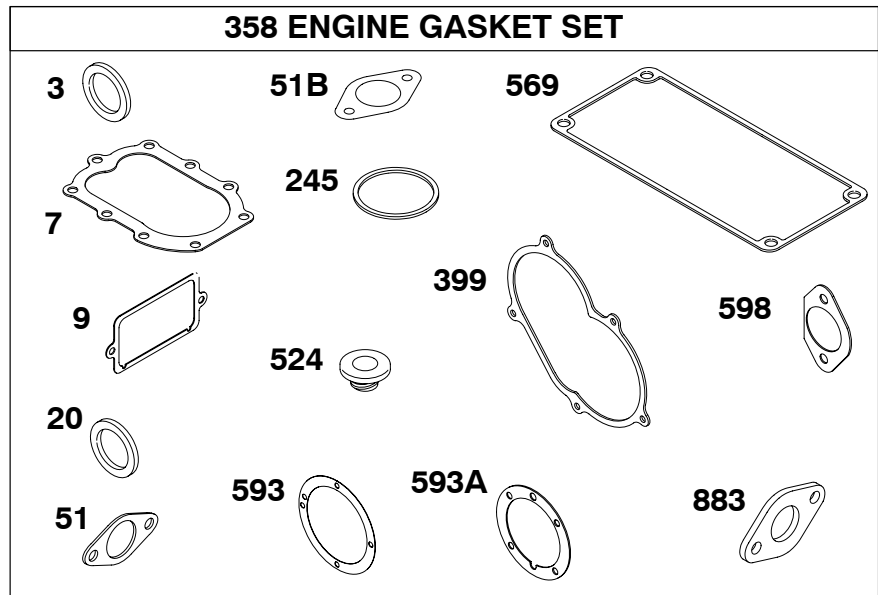

REF. NO.	PART NO.	DESCRIPTION	REF. NO.	PART NO.	DESCRIPTION	REF. NO.	PART NO.	DESCRIPTION
3	291675s	Seal-Oil (Magneto Side)	245	692190	Gasket-Fuel Bowl	593	691311	Gasket-Bearing Support
7	692231	Gasket-Cylinder Head	358	299719	Gasket Set-Engine	593A	270513	Gasket-Bearing Support (.015" Thick)
9	27803s	Gasket-Breather	399	691310	Gasket-Counterweight Cover			Note -----
20	691948	Seal-Oil (PTO Side)	524	281370s	Seal-Dipstick Tube			★270514 Gasket-Bearing Support (.010" Thick)
51	27381s	Gasket-Intake	569	691569	Gasket-Engine Base			★270515 Gasket-Bearing Support (.005" Thick)
51B	692214	Gasket-Intake				598	270516	Shim-End Play (.009" Thick)
94	292681	Kit-Idle Mixture						Note -----
102	692215	Gasket-Carburetor Body						★270517 Shim (.007" Thick)
104	691775	Pin-Float Hinge						★270518 Shim (.005" Thick)
121	394989	Kit-Carburetor Overhaul				883	692236	Gasket-Exhaust
127	690627	Plug-Welch				1095	498540	Gasket Set-Valve
134	394682	Kit-Needle/Seat						
142	691966	Nozzle-Carburetor						

★ Engine Gasket Set-Reference 358
● Carburetor Overhaul Kit-Reference 121

∅ Valve Gasket Set-Reference 1095