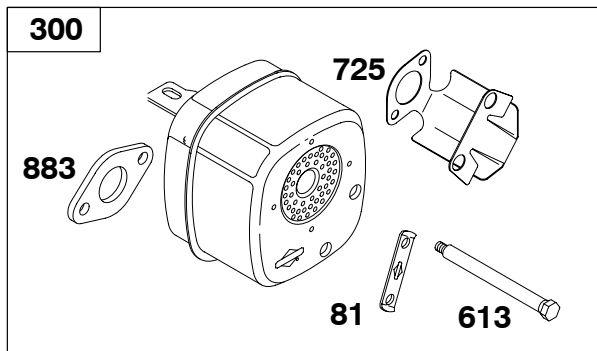

32K400

REF. NO.	PART NO.	DESCRIPTION	REF. NO.	PART NO.	DESCRIPTION	REF. NO.	PART NO.	DESCRIPTION
23	395251	Flywheel (Magnetron)	331	691075	Washer (Booster Fan)	725	690420	Shield-Heat
		-----Note-----	332	691059	Nut (Flywheel)	726	391362	Gear-Ring
73	691171	Screen-Rotating	363	19203	Puller-Flywheel	773	690265	Retainer
74	691655	Screw (Rotating Screen)	440	691076	Screw (Booster Fan)	823	691108	Screw (Muffler Adapter)
81	691178	Lock-Muffler Screw	458	69932	Kit-Rope/Handle	834	691075	Washer (Muffler Adapter)
264	691105	Nut (Muffler Adapter)	613	691416	Screw (Muffler)	863	694016	Bracket-Muffler
298	691808	Locknut-Muffler	676	393761	Deflector-Muffler	864	394584	Adapter-Muffler
300	399635	Muffler	677	690661	Screw (Muffler Deflector)	864A	690637	Adapter-Muffler
321	691151	Fan-Booster				883	★692236	Gasket-Exhaust
						944	691690	Stud (Muffler Adapter)

★ Engine Gasket Set-Reference 358
● Carburetor Overhaul Kit-Reference 121

∅ Valve Gasket Set-Reference 1095