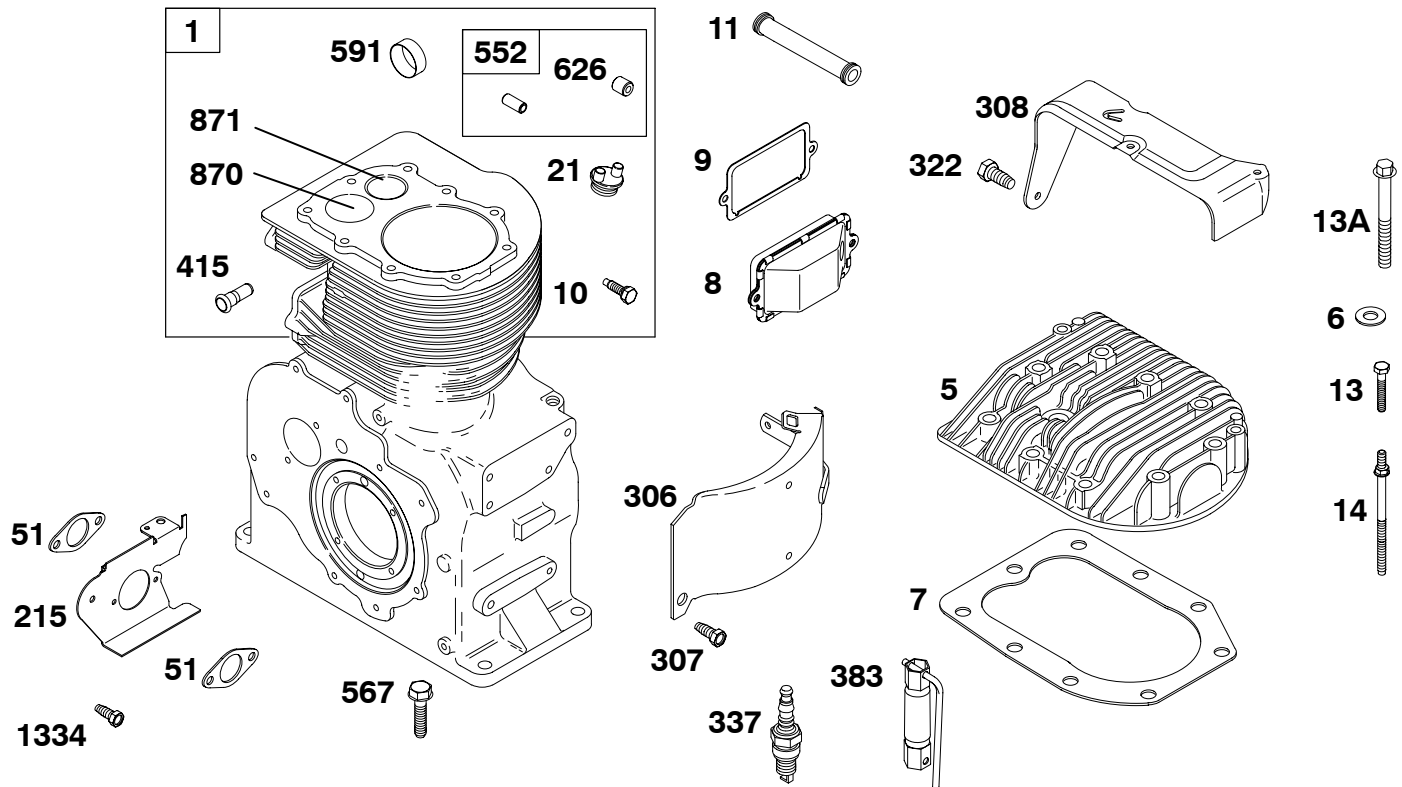

# 32K400

REF. NO.	PART NO.	DESCRIPTION	REF. NO.	PART NO.	DESCRIPTION	REF. NO.	PART NO.	DESCRIPTION
1	395663	Cylinder Assembly	14	691690	Stud (Cylinder Head)	870	691583	Seat-Valve (Exhaust)
5	691712	Head-Cylinder	21	281658s	Cap-Oil Fill	871	231218	Bushing-Guide
6	225137	Washer (Cylinder Head)	51	★Ø27381s	Gasket-Intake	1334	692198	Screw (Air Guide)
7	★Ø692231	Gasket-Cylinder Head	215	291871	Guide-Air			
8	495738	Breather Assembly	306	299536	Shield-Cylinder			
9	★Ø27803s	Gasket-Breather	307	690294	Screw (Cylinder-Shield)			
10	690294	Screw (Breather Assembly)	308	691731	Cover-Cylinder			
11	691512	Tube-Breather	322	692198	Screw (Cylinder Cover)			
13	691614	Screw (Cylinder Head) (1 3/4" Long)	337	802592s	Plug-Spark			
		<b>Note</b> -----	383	89838	Wrench-Spark Plug			
		691640 Screw (Cylinder Head) (2 1/16" Long)	415	692882	Plug (Cylinder)			
13A	691441	Screw (Cylinder Head) (2 7/16" Long)	552	393666	Bushing-Governor Crank			
			567	691104	Screw (Engine Base)			
			591	691746	Plug-Camshaft			
			626	690512	Spacer-Governor Crank			