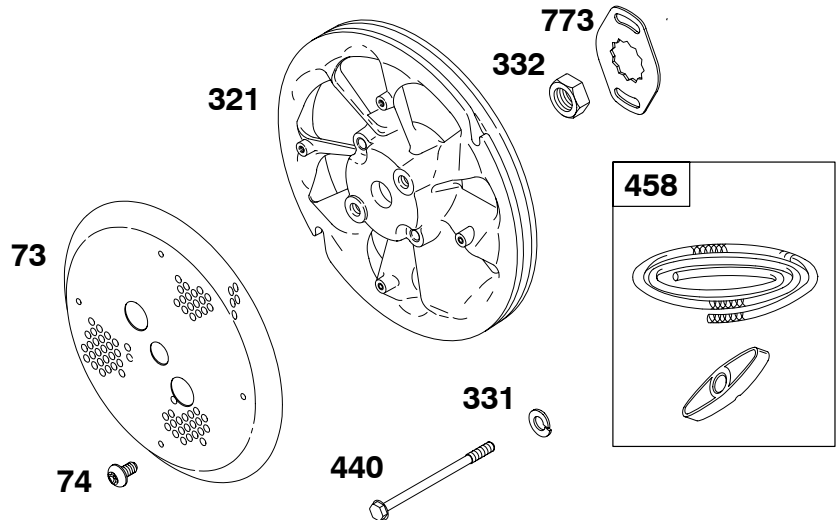

32K400

REF. NO.	PART NO.	DESCRIPTION	REF. NO.	PART NO.	DESCRIPTION	REF. NO.	PART NO.	DESCRIPTION
23	395251	Flywheel (Magnetron)	331	691075	Washer (Booster Fan)	725	690420	Shield-Heat
		-----Note-----	332	691059	Nut (Flywheel)	726	391362	Gear-Ring
73	691171	Screen-Rotating	363	19203	Puller-Flywheel	773	690265	Retainer
74	691655	Screw (Rotating Screen)	440	691076	Screw (Booster Fan)	823	691108	Screw (Muffler Adapter)
81	691178	Lock-Muffler Screw	458	69932	Kit-Rope/Handle	834	691075	Washer (Muffler Adapter)
264	691105	Nut (Muffler Adapter)	613	691416	Screw (Muffler)	863	694016	Bracket-Muffler
298	691808	Locknut-Muffler	676	393761	Deflector-Muffler	864	394584	Adapter-Muffler
300	399635	Muffler	677	690661	Screw (Muffler Deflector)	864A	690637	Adapter-Muffler
321	691151	Fan-Booster				883	★692236	Gasket-Exhaust
						944	691690	Stud (Muffler Adapter)

★ Engine Gasket Set-Reference 358
● Carburetor Overhaul Kit-Reference 121

∅ Valve Gasket Set-Reference 1095