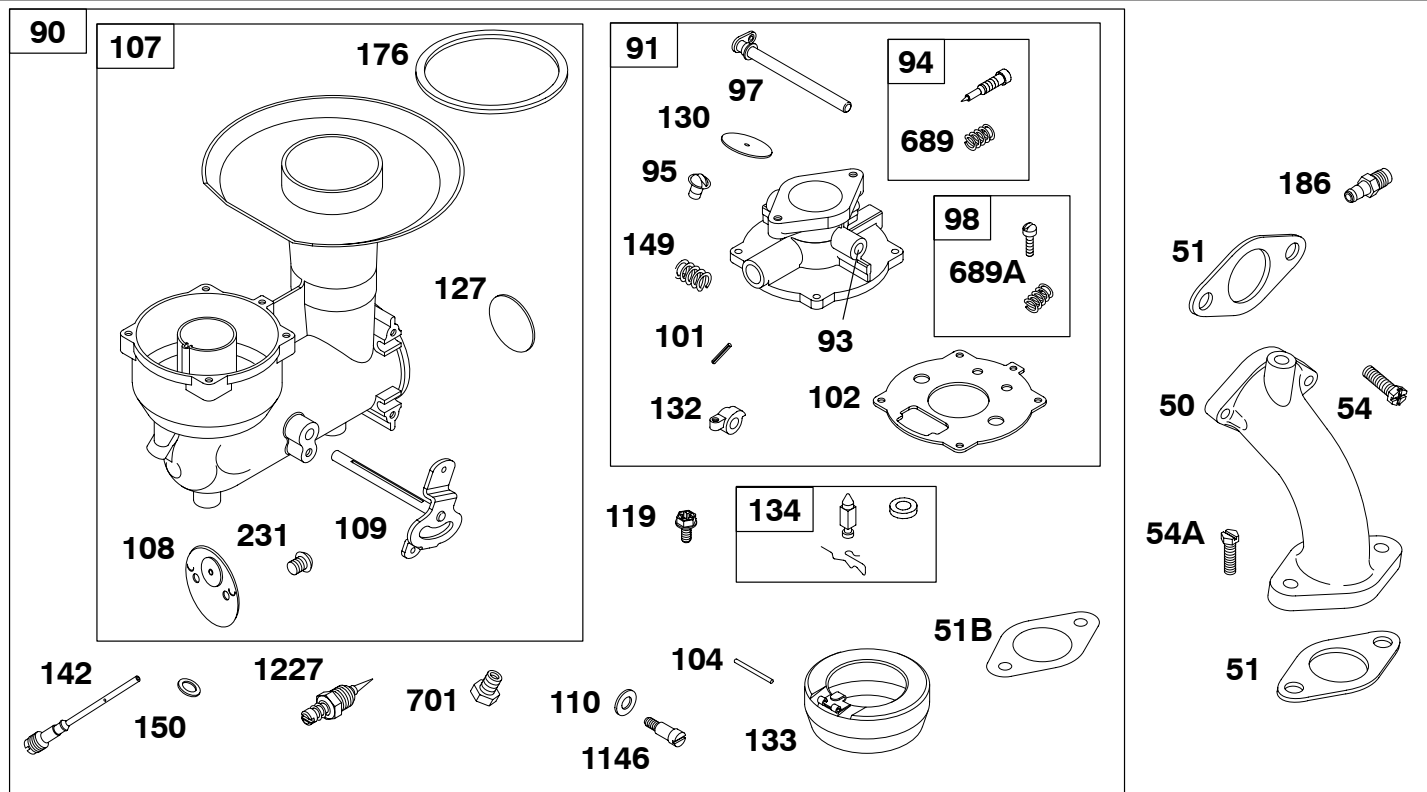

REF. NO.	PART NO.	DESCRIPTION	REF. NO.	PART NO.	DESCRIPTION	REF. NO.	PART NO.	DESCRIPTION
50	691152	Manifold-Intake	102	692215	Gasket-Carburetor Body	134	394682	Kit-Needle/Seat
51	27381	Gasket-Intake	104	691775	Pin-Float Hinge	142	691966	Nozzle-Carburetor
51B	692214	Gasket-Intake (Carburetor)	107	391069	Body-Lower Carburetor	149	691592	Spring-Needle Valve
54	690953	Screw (Intake Manifold)	108	690621	Valve-Choke	150	691610	Gasket-Nozzle
54A	691681	Screw (Intake Manifold)	109	691353	Shaft-Choke	176	691929	Seal-O Ring (Air Cleaner Base)
90	391065	Carburetor	110	691186	Washer (Choke Shaft)	186	691764	Connector-Hose
91	391067	Body Assembly-Upper	119	691587	Screw (Upper to Lower Carburetor Body)	231	691437	Screw (Choke Valve)
93	691769	Bushing-Throttle Shaft	127	690627	Plug-Welch	689	691590	Spring-Friction
94	292681	Kit-Idle Mixture	130	691727	Valve-Throttle	689A	691591	Spring-Friction
95	691437	Screw (Throttle Valve)	132	691708	Stop-Throttle	701	23118	Retainer-Needle Valve
97	691944	Shaft-Throttle	133	692265	Float-Carburetor	1146	691587	Screw (Choke Shaft)
98	693942	Kit-Idle Speed				1227	99525s	Valve-High Speed
101	691616	Pin-Shaft						

★ Engine Gasket Set-Reference 358
● Carburetor Overhaul Kit-Reference 121

∅ Valve Gasket Set-Reference 1095