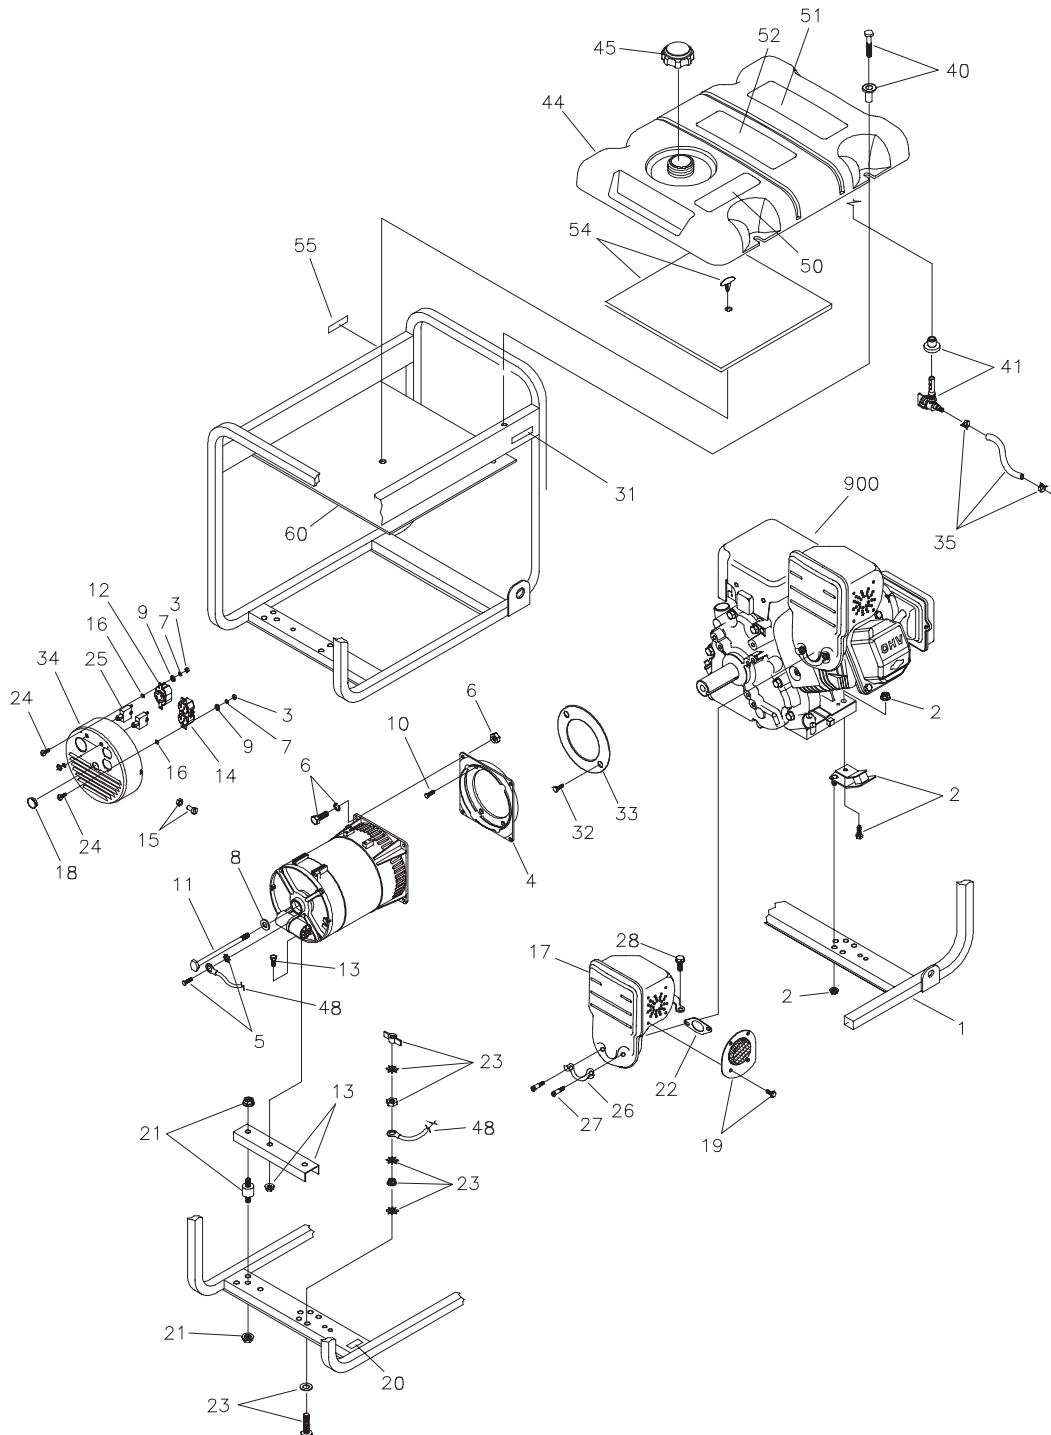

Manual No. 195679A Rev. 0 (01/11/2005)

EXPLODED VIEW - MAIN UNIT

EXPLODED VIEW - PARTS LIST

Item	Part #	Description	Item	Part #	Description
1	B195681GS	CRADLE	32	*	HHCS, 5/16" x 3/4" SEMS
2	194150GS	KIT, Mount, Vibration, 45°	33	B4260GS	DISK, Air Blocker
3	*	NUT, M4 - 0.7	34	194587GS	TERMINAL BOX, with Hardware
4	194364GS	ADAPTER, Engine	35	194265GS	KIT, Fuel Hose w/Clamps
5	194623GS	KIT, Grounding Hardware	40	194398GS	KIT, Hardware Fuel Tank
6	194151GS	KIT, Hardware Mounting, Alt	41	192980GS	KIT, Valve, Fuel
7	*	WASHER, #8 Lock	44	194217GS	ASSY, Tank, Fuel (Includes Items 41, 50, 51 & 52)
8	96796GS	WASHER, M8 Flat	45	90878GS	CAP, Fuel
9	*	WASHER, M4 Flat	48	194622GS	WIRE, Ground Mount
10	190274BGS	SBHCS, 3/8-16 x 3/4 Lg.	50	188333GS	DECAL, Gas Fill
11	45757GS	HHCS, M6 - 1.0 x 25	51	194799GS	DECAL, Danger
12	43437GS	OUTLET, 120/240V, 30A	52	189235GS	DECAL, Start Instructions
13	194608GS	KIT, Alt Support w/ Hardware	54	194448GS	KIT, Insulation with Clip
14	68759GS	OUTLET, 120V, 20A, Duplex	55	191435GS	DECAL, Fuel Shut-off
15	194584GS	KIT, Hardware Terminal Box	60	193452GS	SHIELD, Heat
16	*	WASHER, Shakeproof, Int. #8	900	§	ENGINE
17	697252	MUFFLER			
18	194366GS	CAP			
19	392390	SPARK ARRESTER, w/ Screws			
20	B4986GS	DECAL, Ground, Green			
21	194153GS	KIT, Vibration			
22	697255	GASKET, Exhaust			
23	194154GS	KIT, Grounding Hardware			
24	*	SCREW, PH M4 x 12			
25	75207GS	BREAKER, Circuit, 20A			
26	695400	TAB, Locking			
27	695399	SCREW, Shoulder			
28	695312	SCREW			
31	191436GS	DECAL, Hot Muffler			

EXPLODED VIEW AND PARTS LIST - WHEEL KIT

Item	Part #	Description
1	189715GS	ASSY, Handle (Includes Item 9)
2	B1764GS	SUPPORT, Leg
3	52858GS	NUT, Locking Hex M8 - 1.25
4	*	HHCS, M8 - 1.25 x 45
5	192006AGS	AXLE
6	87280GS	WHEEL
7	192050GS	E-RING
8	*	WASHER, Flat 1/2"
9	189718GS	GRIP