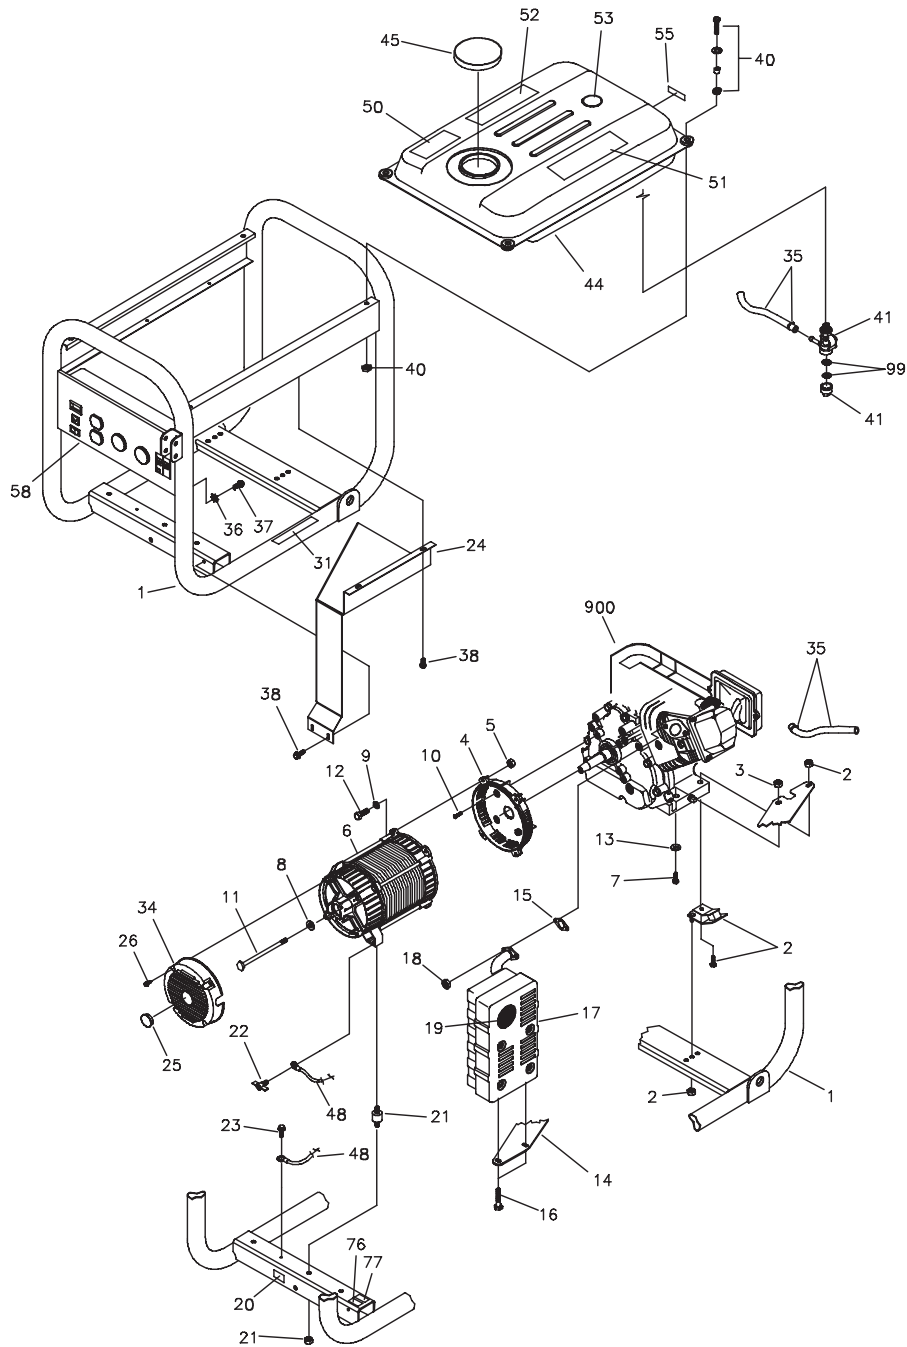

Exploded Views and Parts Lists

EXPLODED VIEW - MAIN UNIT

Copyright © 2007 Briggs & Stratton Power Products Group, LLC. All rights reserved. No part of this material may be reproduced or transmitted in any form by any means without the express written permission of Briggs & Stratton Power Products Group, LLC.

BRIGGSandSTRATTON.COM