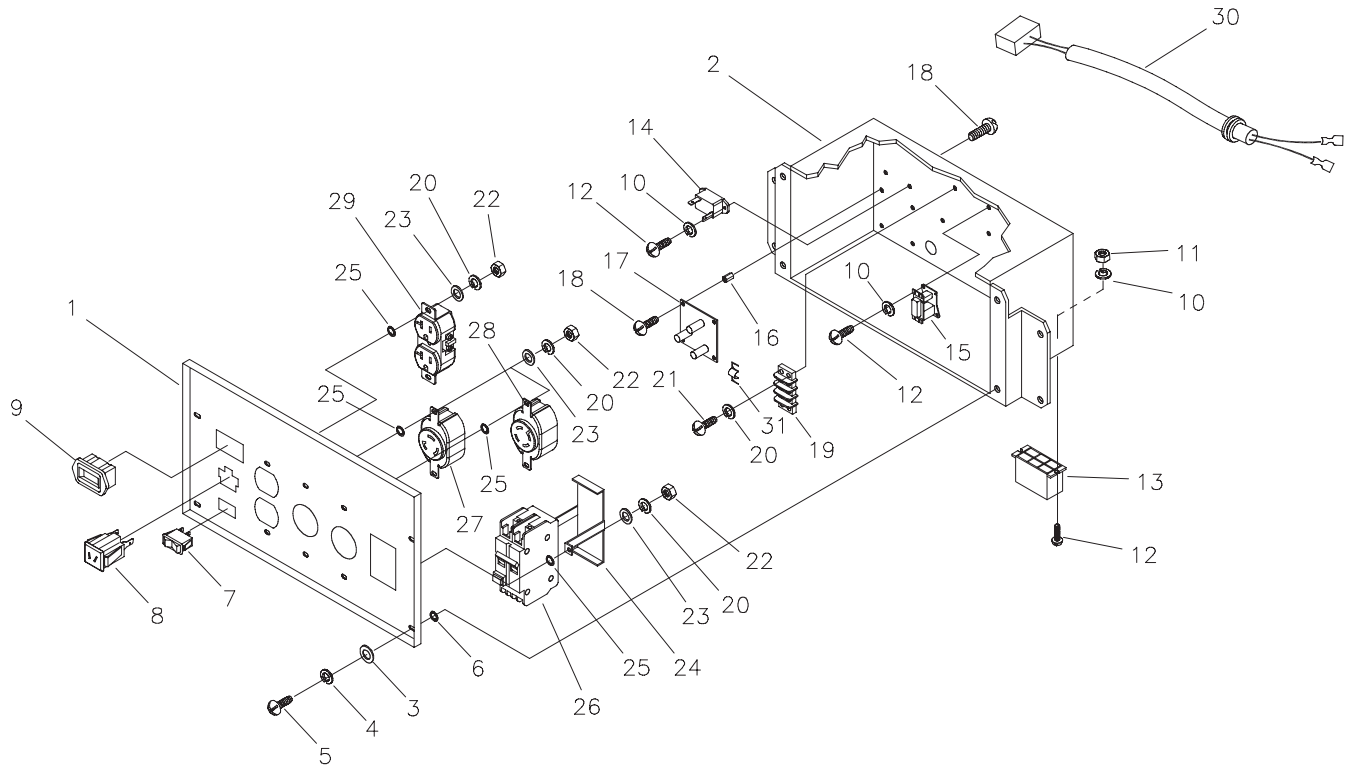

Exploded Views and Parts Lists

CONTROL PANEL EXPLODED VIEW & PARTS LIST

Item	Part #	Description	Item	Part #	Description
1	B192832GS	PANEL, Control	18	*	PHTS, #6-32 x 3/8
2	B192835GS	BOX, Control Panel	19	B5052GS	STRIP, Terminal
3	*	WASHER, Flat, #10 - M5	20	*	LOCKWASHER, M4
4	*	LOCKWASHER, M5	21	*	PPHMS, M4 - 0.7 x 16
5	*	PPHMS, M5 - 0.8 x 12	22	*	NUT, M4 - 0.7
6	*	WASHER, M6 - 1/4, Int. Shakeproof	23	*	WASHER, Flat, M4
7	82538GS	SWITCH, Rocker	24	192931GS	BRACKET, GFCI Breaker
8	90418GS	OUTLET, 12VDC, Snap	25	*	WASHER, Shakeproof, Int. #8
9	202602GS	HOUR METER	26	192828BGS	BREAKER, Circuit, GFCI, 20A
10	*	LOCKWASHER, M3	27	68868GS	OUTLET, 120V, 30A
11	*	NUT, M3 - 0.5	28	68867GS	OUTLET, 120/240V, 20A
12	*	PHMS, M3 - 0.5 x 10	29	68759GS	OUTLET, 120V, 20A, Duplex
13	22694GS	HOUSING, Receptacle	30	193036GS	HARNES, Wire
14	87962GS	CIRCUIT BREAKER, 12V, 10A	31	46669GS	JUMPER, Terminal Block
15	84028GS	TRANSFORMER, Idle Control			
16	64525GS	STANDOFF, Hex			
17	193362GS	PCB, Idle Control			

* - Items without part numbers are common fasteners and are available at your local hardware store.