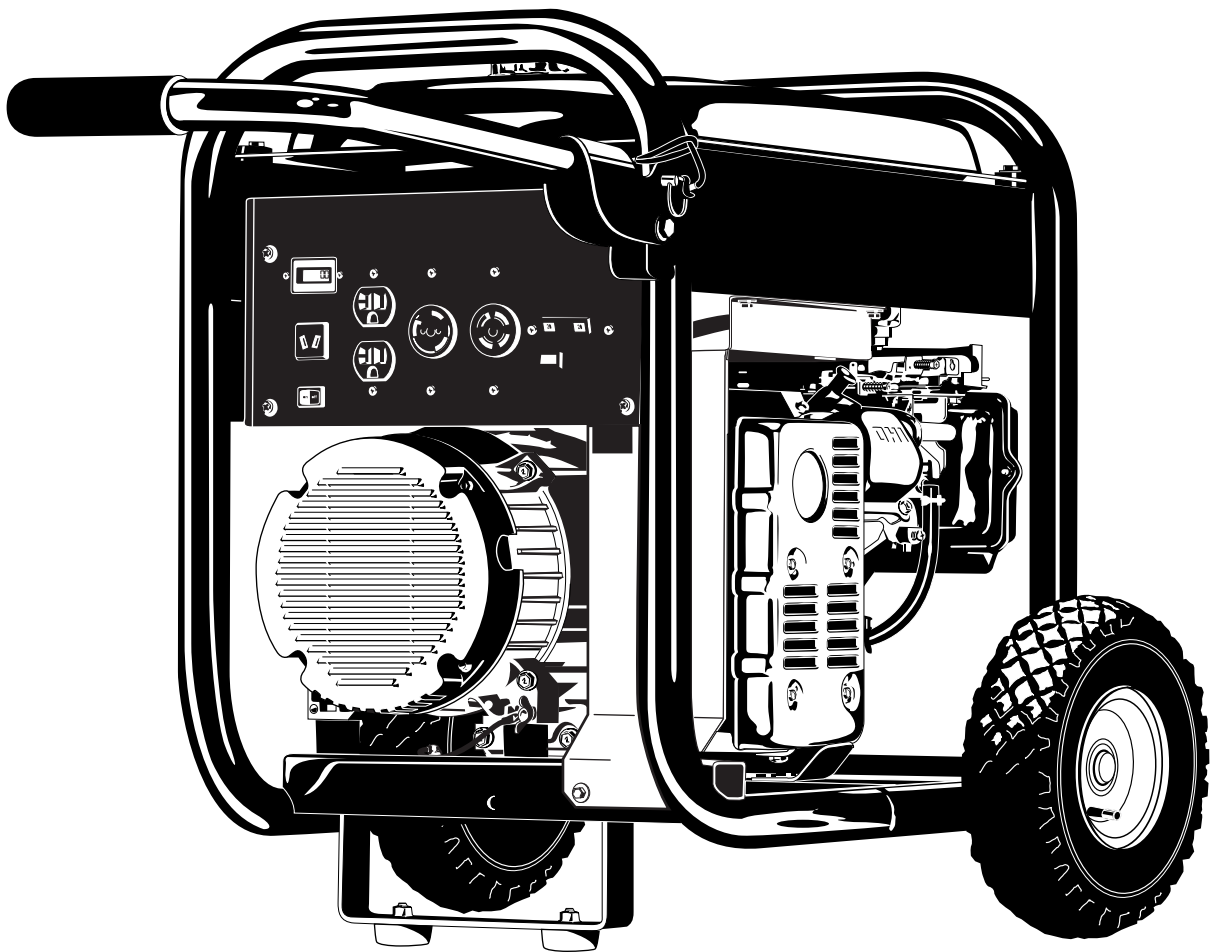

# PR04000 Portable Generator Illustrated Parts List

**BRIGGS & STRATTON POWER PRODUCTS GROUP, LLC**  
**JEFFERSON, WISCONSIN, U.S.A.**

Model 030342 Manual No. 203336A Revision A (12/05/2007)