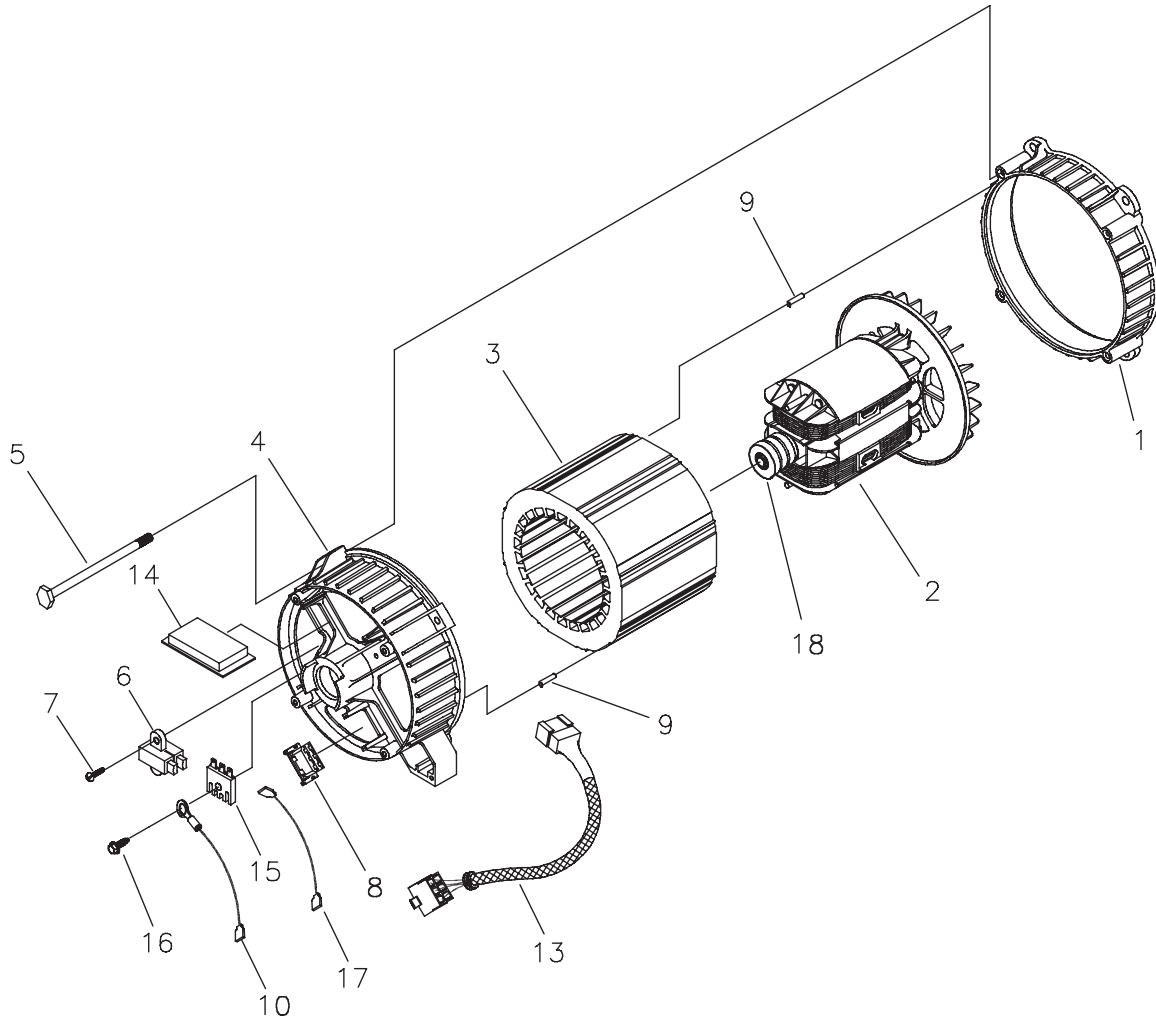

Parts Not Illustrated	
43483GS	PLUG, 250V 20A, 4 Prong
100523GS	PLUG, 125V 30A, 3 Prong
65787GS	CABLE, Battery Charge
BB3061GS	OIL BOTTLE
203336GS	MANUAL, Operator's
203589GS	KIT, Decals Service

\* - Items without part numbers are common fasteners and are available at your local hardware store.  
 § - Contact Engine Manufacturer

## CONTROL PANEL EXPLODED VIEW & PARTS LIST

Item	Part #	Description	Item	Part #	Description
1	B192832GS	PANEL, Control	18	*	PHTS, #6-32 x 3/8
2	B192835GS	BOX, Control Panel	19	B5052GS	STRIP, Terminal
3	*	WASHER, Flat, #10 - M5	20	*	LOCKWASHER, M4
4	*	LOCKWASHER, M5	21	*	PPHMS, M4 - 0.7 x 16
5	*	PPHMS, M5 - 0.8 x 12	22	*	NUT, M4 - 0.7
6	*	WASHER, M6 - 1/4, Int. Shakeproof	23	*	WASHER, Flat, M4
7	82538GS	SWITCH, Rocker	24	192931GS	BRACKET, GFCI Breaker
8	90418GS	OUTLET, 12VDC, Snap	25	*	WASHER, Shakeproof, Int. #8
9	202602GS	HOUR METER	26	192828BGS	BREAKER, Circuit, GFCI, 20A
10	*	LOCKWASHER, M3	27	68868GS	OUTLET, 120V, 30A
11	*	NUT, M3 - 0.5	28	68867GS	OUTLET, 120/240V, 20A
12	*	PHMS, M3 - 0.5 x 10	29	68759GS	OUTLET, 120V, 20A, Duplex
13	22694GS	HOUSING, Receptacle	30	193036GS	HARNES, Wire
14	87962GS	CIRCUIT BREAKER, 12V, 10A	31	46669GS	JUMPER, Terminal Block
15	84028GS	TRANSFORMER, Idle Control			
16	64525GS	STANDOFF, Hex			
17	193362GS	PCB, Idle Control			

## ALTERNATOR EXPLODED VIEW & PARTS LIST

Item	Part #	Description
1	186059GS	ADAPTER, Mounting, Alternator
2	193034GS	ROTOR, (Includes Item #18)
3	193035AGS	STATOR
4	186060GS	RBC, with O-Ring (p/n 189197GS)
5	86308GS	HHCS, M6 - 1.0 x 115 SEMS
6	66386GS	ASSY, Holder, Brush
7	66849GS	TAPTITE, M5 - 0.8 x 16
8	22694GS	RECEPTACLE, 6 pin
9	81917GS	PIN, Roll, 4mm x 10
10	193428AGS	WIRE-A, Ground
13	193157GS	HARNESS, Wire, Power
14	189769GS	REGULATOR
15	65795GS	RECTIFIER
16	66849AGS	TAPTITE, M5 - 0.8 x 20
17	192403XGS	WIRE, Ground
18	65791GS	BEARING