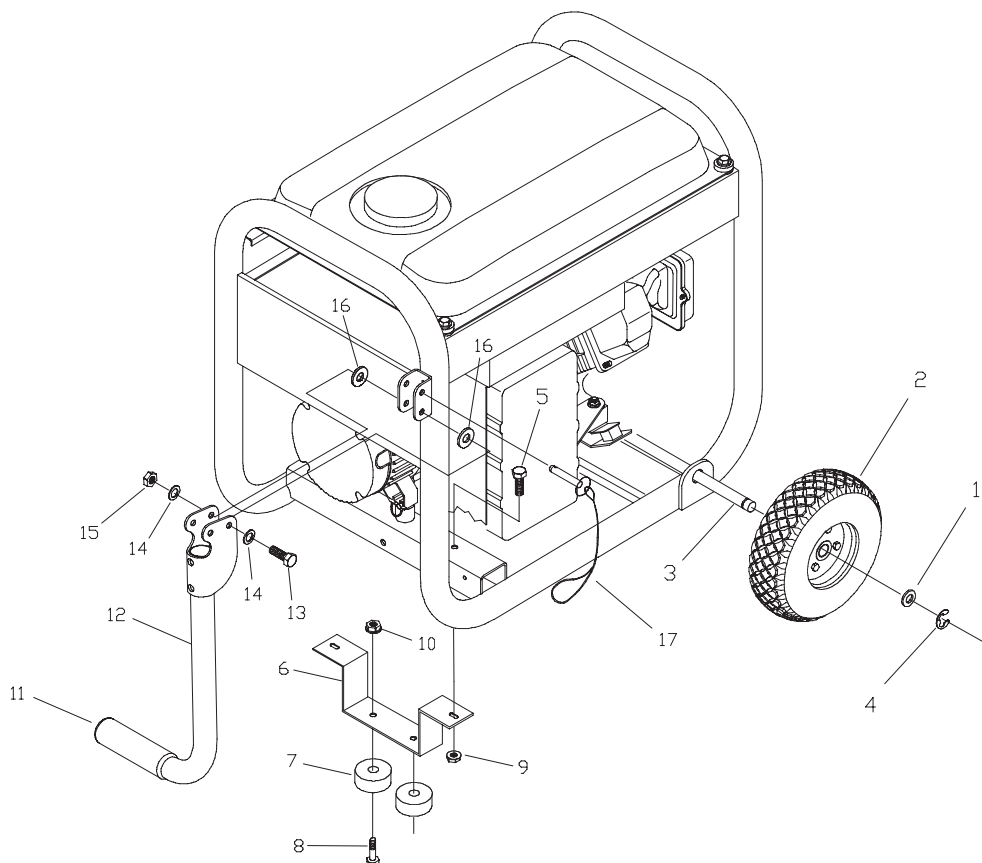

Exploded Views and Parts Lists

WHEEL KIT EXPLODED VIEW & PARTS LIST

Item	Part #	Description
1	*	WASHER, 5/8
2	B4966GS	WHEEL
3	191267PGS	AXLE, 5/8" x 22.20"
4	191265GS	E-RING, 5/8
5	*	HHCS, M8 1.25 x 20
6	B89595GS	BRACKET, Support
7	87841GS	VIBE MOUNT
8	*	HHCS, 1/4 - 20 x 3/4
9	67989GS	NUT, M8 Flange Serrated
10	194005GS	NUT, 1/4 - 20 Flange Nylok
11	192477GS	GRIP
12	B193166GS	ASSY, Handle w/ Grip
13	*	HHCS, M8 - 1.25 x 50
14	*	WASHER, Flat 5/16 - M8
15	*	NUT, M8 - 1.25
16	*	WASHER, 1.2 x .346 x .03 Nylon
17	B4135GS	PIN, Handle Release

* - Items without part numbers are common fasteners and are available at your local hardware store.