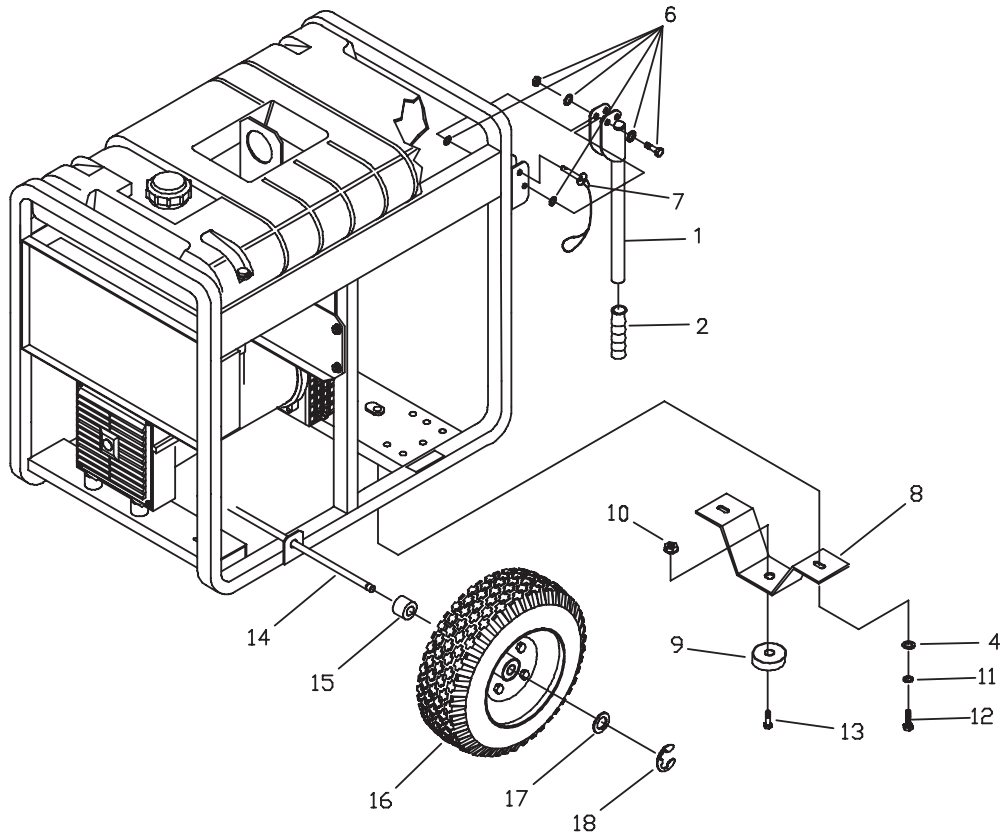

EXPLODED VIEW AND PARTS LIST – WHEEL KIT

Item	Part #	Description
1	B193200GS	ASSY, Handle (Includes Item 2)
2	189718GS	GRIP
4	*	WASHER, Flat, 5/16 - M8
5	*	NUT, M8 Nylok
6	194034GS	KIT, Hardware Handle Fold-Down
7	B4135GS	PIN, with Lanyard
8	B93394GS	LEG, Mounting Support
9	191413GS	VIBE MOUNT, with Washer
10	192432GS	NUT, 1/4 - 20 Serrated Lock
11	*	WASHER, M8 Lock
12	*	HHCS, M8 - 1.25 x 20 Lg.
13	*	HHCS, 1/4 - 20 x 1.00 Lg.
14	191267BGS	AXLE, 5/8" x 28.74"
15	89635GS	SPACER, Wheel
16	89742GS	WHEEL
17	*	WASHER, 5/8
18	191265GS	E-RING

* - Items without part numbers are common fasteners and can be found at your local hardware store.