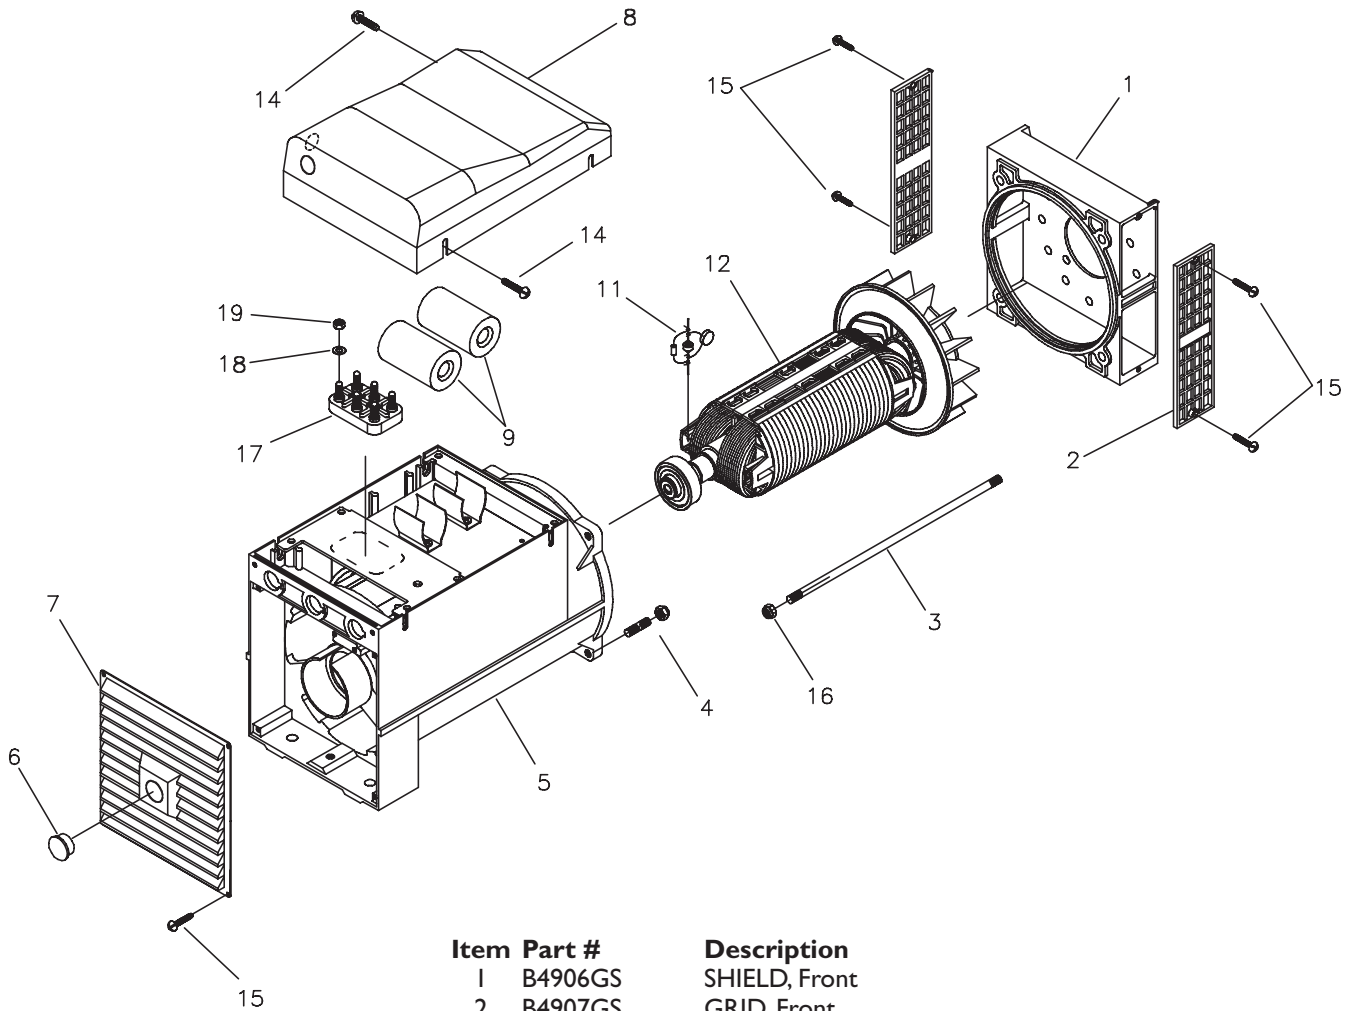

EXPLODED VIEW AND PARTS LIST – ALTERNATOR

Item	Part #	Description
1	B4906GS	SHIELD, Front
2	B4907GS	GRID, Front
3	B4908GS	BOLT, Shaft Stay
4	B4909GS	BOLT, Stay
5	B4910GS	ASSY, Housing
6	187049GS	PLUG, Domed
7	B4912GS	COVER, Blind End
8	B4913GS	COVER, Top Black
9	B4914GS	CAPACITOR
11	B4916GS	CAPACITOR, Diode + Varistor + EMC
12	191297GS	ASSY, Rotor (Includes Item 11)
14	B4919GS	SCREW
15	B4920GS	SCREW
16	49820GS	NUT, Lock
17	188928GS	CONNECTOR, 6-Pin
18	22473GS	WASHER
19	49813GS	NUT