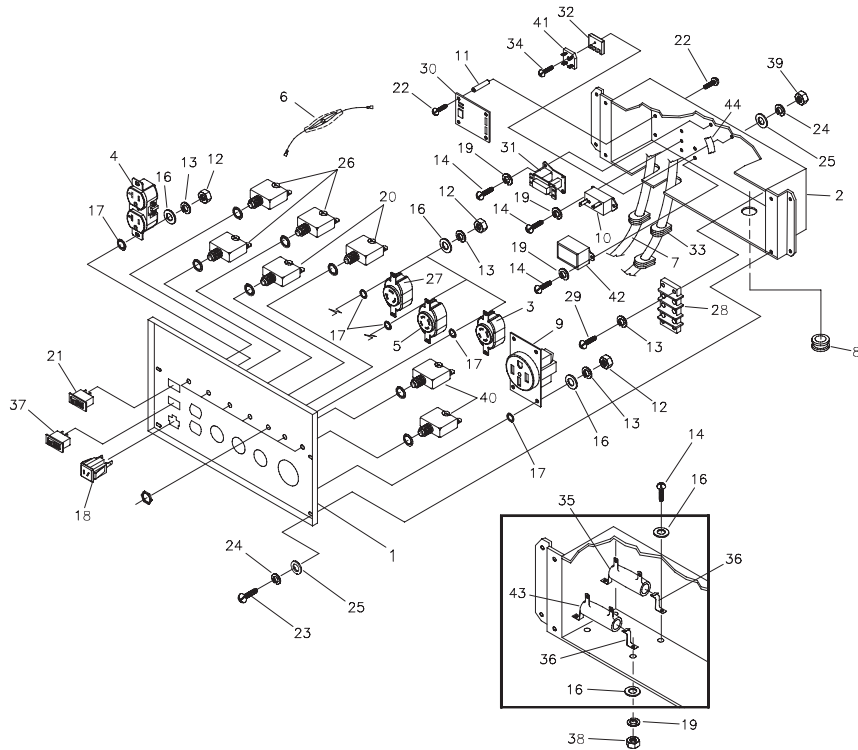

# EXPLODED VIEW AND PARTS LIST – CONTROL PANEL

Item	Part #	Description
1	AB4432GS	PANEL, Control
2	B95906GS	BOX, Control
3	43437GS	OUTLET, 120/240V, 30A Locking
4	68759GS	OUTLET, 120V, 20A Duplex
5	68868GS	OUTLET, 120V, 30A Locking
6	B5112GS	ASSY, Diode
7	186102GS	ASSY, Engine Harness
8	90576GS	GROMMET, Rubber
9	B4262GS	OUTLET, 120/240V, 50A
10	87962GS	BREAKER, Circuit
11	93929GS	STAND OFF, 1/2" Hex
12	*	NUT, M4 - 0.7 Hex
13	*	WASHER, Lock, #8 M4
14	*	SCREW, M3 - .05 x 10mm
16	*	WASHER, Flat, #8
17	*	WASHER, #8 Shakeproof
18	90418GS	OUTLET, 12V DC Snap
19	*	WASHER, Lock, M3
20	75207AGS	BREAKER, Circuit, 30A
21	78653GS	SWITCH, Run - Stop
22	*	SCREW, M3 - 0.5 x 20mm
23	*	SCREW, M5 - .08 x 12mm
24	*	WASHER, Lock, M5

Item	Part #	Description
25	*	WASHER, Flat, M5
26	75207GS	BREAKER, Circuit, 20A
27	74190GS	OUTLET, 120V/20A
28	92953GS	BLOCK, 50 Amp, 3 - Terminal
29	*	SCREW, M4 x 20mm
30	94117GS	BOARD, Idle Control
31	84028GS	TRANSFORMER, Idle Control
32	65795GS	RECTIFIER, Battery Charge
33	84135GS	GROMMET, Rubber
34	*	SCREW, M5 - 0.8 x 30mm
35	186200GS	RESISTOR, .25 OHM, 25 Watt
36	B4893GS	STAND OFF
37	82538GS	SWITCH, On - Off
38	*	NUT, Hex, M3 - 0.5
39	*	NUT, Hex, M5 - 0.8
40	B4445GS	BREAKER, Circuit, 45A
41	B4894GS	RECTIFIER, Battery Charge
42	77314GS	RELAY, 3A Thermal
43	B4892GS	RESISTOR, 2 OHM, 25 Watt
44	27565GS	TAPE, Glass Insulation x 1.5"

## EXPLODED VIEW AND PARTS LIST – WHEEL KIT

Item	Part #	Description
1	B193200GS	ASSY, Handle (Includes Item 2)
2	189718GS	GRIP
4	*	WASHER, Flat, 5/16 - M8
5	*	NUT, M8 Nylok
6	194034GS	KIT, Hardware Handle Fold-Down
7	B4135GS	PIN, with Lanyard
8	B93394GS	LEG, Mounting Support
9	191413GS	VIBE MOUNT, with Washer
10	192432GS	NUT, 1/4 - 20 Serrated Lock
11	*	WASHER, M8 Lock
12	*	HHCS, M8 - 1.25 x 20 Lg.
13	*	HHCS, 1/4 - 20 x 1.00 Lg.
14	191267BGS	AXLE, 5/8" x 28.74"
15	89635GS	SPACER, Wheel
16	89742GS	WHEEL
17	*	WASHER, 5/8
18	191265GS	E-RING