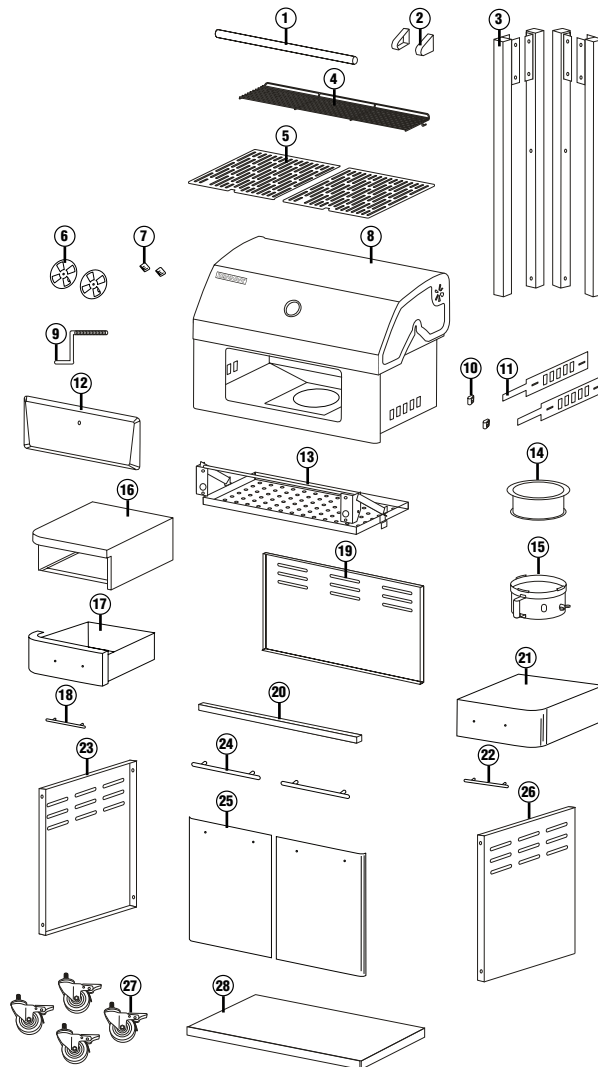

FOR MISSING PARTS, PLEASE CALL CUSTOMER SERVICE AT 800-527-0717.

(Proof of purchase will be required.)

Inspect contents of the box to ensure all parts are included and undamaged.

We recommend two people work together when assembling this unit.

PARTS LIST - PROFESSIONAL GRILL:

- ① 1 Handle
- ② 2 Handle supports
- ③ 4 Legs
- ④ 1 Warming rack
- ⑤ 2 Cooking grills
- ⑥ 2 Air vents
- ⑦ 2 Air vent handles
- ⑧ 1 Grill body
- ⑨ 1 Crank
- ⑩ 2 Air shutter handles
- ⑪ 2 Air shutters
- ⑫ 1 Grill door
- ⑬ 1 Charcoal grate assembly
- ⑭ 1 Ash pan collar
- ⑮ 1 Ash pan
- ⑯ 1 Left side table
- ⑰ 1 Left side drawer
- ⑱ 1 Left side drawer handle
- ⑲ 1 Rear panel
- ⑳ 1 Door frame bracket
- ㉑ 1 Right side table
- ㉒ 1 Right side towel rack
- ㉓ 1 Left side panel
- ㉔ 2 Door handles
- ㉕ 2 Doors
- ㉖ 1 Right side panel
- ㉗ 4 Locking casters
- ㉘ 1 Bottom panel

Parts Bag Contents

- ① 1 10 X 8mm hexagonal nut
- ② 1 Door locking plate
- ③ 1 Door handle
- ④ 4 M6 X 50 mm Bolts
- ⑤ 23 M5 X 10 mm Bolts
- ⑥ 1 M10 Locking Washer
- ⑦ 1 M10 Washer
- ⑧ 8 M5 Self-Locking Nuts
- ⑨ 4 M6 Nuts
- ⑩ 8 M5 Spring Washers
- ⑪ 8 M5 Washers
- ⑫ 4 M6 Washers
- ⑬ 28 M6 X 15 mm Bolts
- ⑭ 1 Screwdriver
- ⑮ 1 Hex Nut Wrench