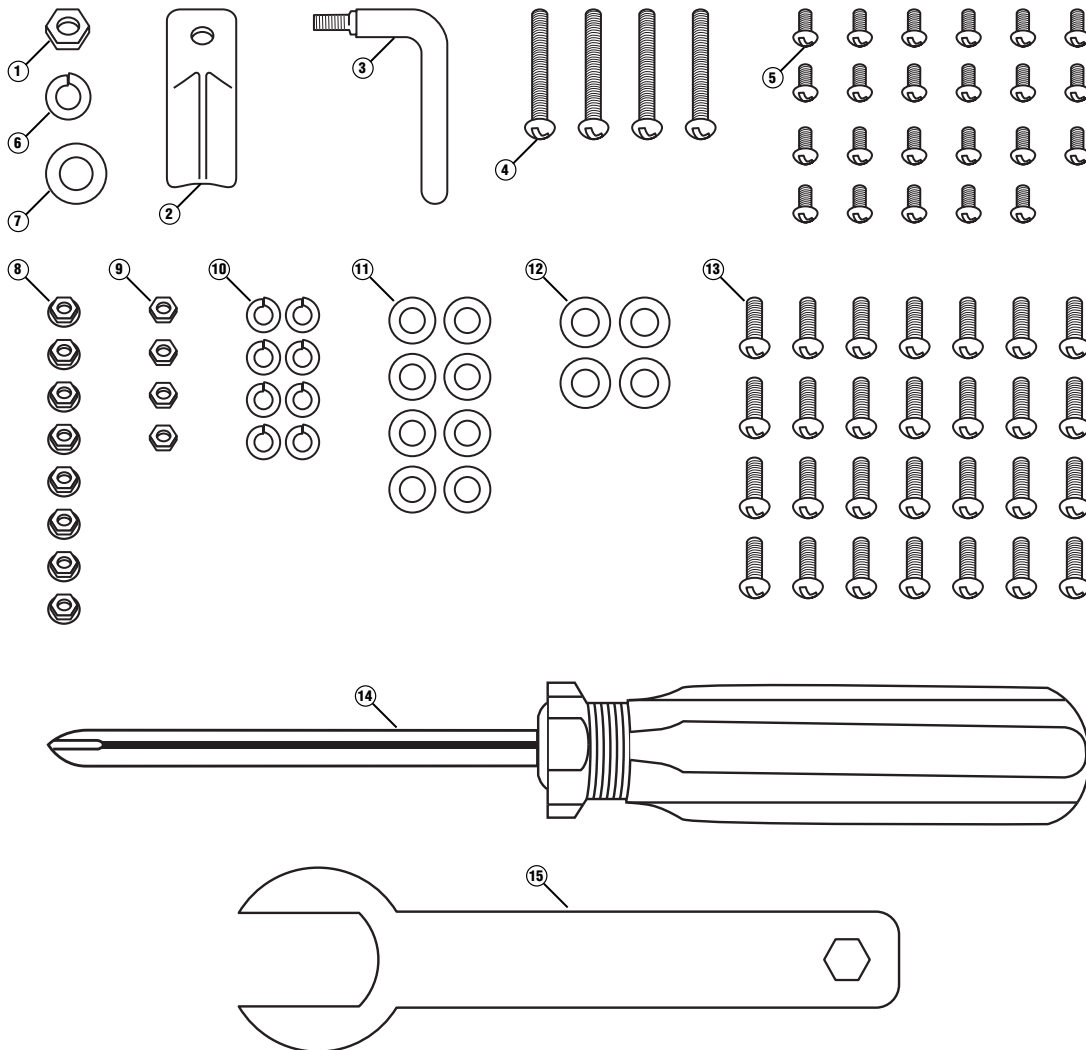

PARTS LIST - PROFESSIONAL GRILL:

- ① 1 Handle
- ② 2 Handle supports
- ③ 4 Legs
- ④ 1 Warming rack
- ⑤ 2 Cooking grills
- ⑥ 2 Air vents
- ⑦ 2 Air vent handles
- ⑧ 1 Grill body
- ⑨ 1 Crank
- ⑩ 2 Air shutter handles
- ⑪ 2 Air shutters
- ⑫ 1 Grill door
- ⑬ 1 Charcoal grate assembly
- ⑭ 1 Ash pan collar
- ⑮ 1 Ash pan
- ⑯ 1 Left side table
- ⑰ 1 Left side drawer
- ⑱ 1 Left side drawer handle
- ⑲ 1 Rear panel
- ⑳ 1 Door frame bracket
- ㉑ 1 Right side table
- ㉒ 1 Right side towel rack
- ㉓ 1 Left side panel
- ㉔ 2 Door handles
- ㉕ 2 Doors
- ㉖ 1 Right side panel
- ㉗ 4 Locking casters
- ㉘ 1 Bottom panel

Parts Bag Contents

- ① 1 10 X 8mm hexagonal nut
- ② 1 Door locking plate
- ③ 1 Door handle
- ④ 4 M6 X 50 mm Bolts
- ⑤ 23 M5 X 10 mm Bolts
- ⑥ 1 M10 Locking Washer
- ⑦ 1 M10 Washer
- ⑧ 8 M5 Self-Locking Nuts
- ⑨ 4 M6 Nuts
- ⑩ 8 M5 Spring Washers
- ⑪ 8 M5 Washers
- ⑫ 4 M6 Washers
- ⑬ 28 M6 X 15 mm Bolts
- ⑭ 1 Screwdriver
- ⑮ 1 Hex Nut Wrench