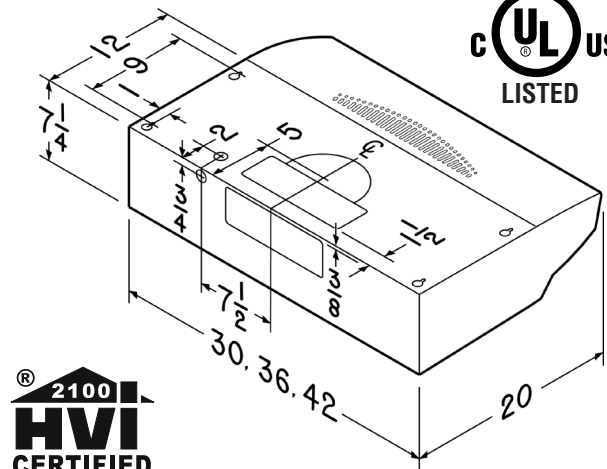

SPECIFICATIONS

MODEL

	QS1	QS2	QS3
Volts	120	120	120
Hz	60	60	60
Amps	1.8	2.0	3.0
Max. cfm (horizontal)	220	300	300*
Sones (norm.)	1.5	0.9	0.4*
Sones (high)	5.0	4.5	4.5
Controls	2-sp rocker	3-sp electronic	4-sp electronic
Halogen Flood Light	PAR20†	PAR20†	PAR20†
Charcoal Filter	BPSF†	BPSF†	BPSF†
DuPont Teflon®	No	Yes	Yes
Broan Heat Sentry™	No	Yes	Yes

* 430 cfm & 8.0 sonos in Boost mode (QS3 only). † 2 bulbs req. (not included).
‡ Purchase separately for non-ducted installation.

Teflon® is a registered trademark of DuPont.

Broan-NuTone LLC Hartford, Wisconsin www.broan.com 800-558-1711
Broan-NuTone Canada Mississauga, Ontario www.broan.ca 877-896-1119