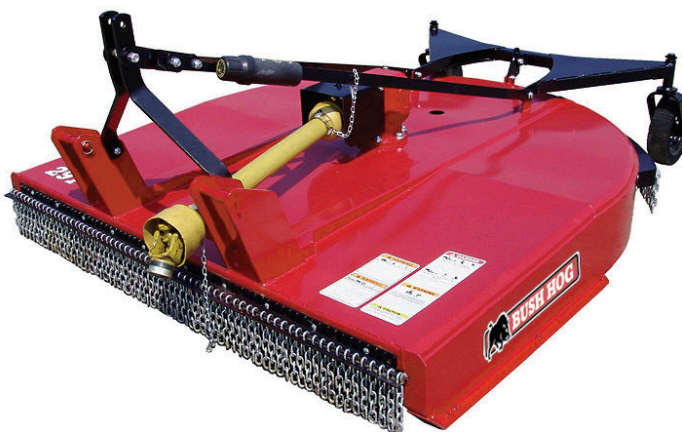

Bush Hog® TOUGH

290 Series Rotary Cutters

BUSH HOG® TOUGH FEATURES

TOUGH EZ Clean Sloped 10 Gauge Decks

TOUGH 1/4 Inch Sidebands

TOUGH Replaceable Full Length Skids

TOUGH 130 HP Bush Hog Gearbox

TOUGH 5 Year Gearbox
Limited Warranty

TOUGH Powder Coat Paint

MODELS	295	296	297
Cutting Width	5 ft	6 ft	7 ft
Cutting Capacity	3 inch diameter	3 inch diameter	3 inch diameter
Cutting Height	11/2 to 10 1/2 inches	11/2 to 10 1/2 inches	11/2 to 10 1/2 inches
Dimensions (transport width x length)	5 ft 6 inches x 8 ft 8 inches	6 ft 6 inches x 9 ft 8 inches	7 ft 6 inches x 10 ft 8 inches, 10 ft 1 inch (single wheels), (double wheels)
Type Hitch	3 Point Cat. I, Cat. II Standard & QH	3 Point Cat. I, Cat. II Standard & QH	3 Point Cat. I, Cat. II Standard & and QH
Deck Thickness	10 gauge	10 gauge	10 gauge
Sidebands	1/4 x 13 inches	1/4 x 13 inches	1/4 x 13 inches
Driveshaft	ASAE Category 4	ASAE Category 4	ASAE Category 4
Gearbox	130 HP	130 HP	130 HP
Tractor PTO Speed	540 RPM	540 RPM	540/1000 RPM
Driveline Protection	Slip Clutch Standard	Slip Clutch Standard	Slip Clutch Standard
Blade Holder(s)	Round	Round	Round
Blades	1/2 x 4 inch uplift	1/2 x 4 inch uplift	1/2 x 4 inch uplift
Blade Tip Speed	15,551 FPM	15,268 FPM	15,268 FPM/540 RPM 15,047 FPM/1000 RPM
Tires	Single Laminated	Single Laminated	Single or Dual Laminated
Minimum Tractor HP	35 PTO	45 PTO	55 PTO
Front and Rear Deflectors	Front belting and rear bands standard, all 3 models		
Approximate Weight	906 lbs	1095 lbs	1328 lbs, 1420 lbs
Warranty	1 year limited warranty with a 5 year gearbox limited warranty		
Options	Front and rear chains	Front and rear chains	Front and rear chains
FEATURES	Available in major tractor colors		