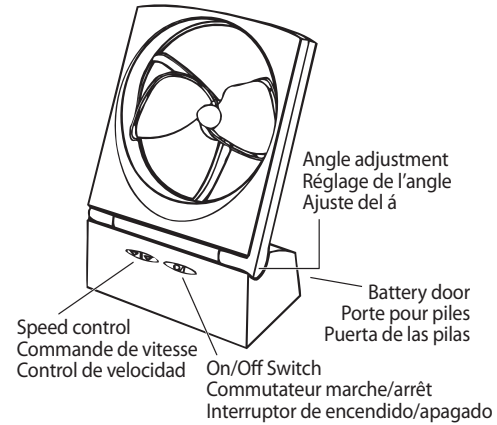

Note: The patented blade is safe to the touch when fan is running.

- Uses 4 1.5V "D" batteries (not included) or 6 volt common adapter (not included).
- To insert batteries, remove battery door at the base of the fan. Insert batteries as indicated on the diagram on battery door.
- Use the electronic speed control to adjust desired air flow. Arrow up to increase fan speed and down to decrease fan speed.
- The faster the fan is operated, the more current is drawn from the batteries. For extra long battery life, use low setting.

Note: The patented blade is safe to the touch when fan is running.

- Uses 4 1.5V "D" batteries (not included) or 6 volt common adapter (not included).
- To insert batteries, remove battery door at the base of the fan. Insert batteries as indicated on the diagram on battery door.
- Use the electronic speed control to adjust desired air flow. Arrow up to increase fan speed and down to decrease fan speed.
- The faster the fan is operated, the more current is drawn from the batteries. For extra long battery life, use low setting.

Note: The patented blade is safe to the touch when fan is running.

ONE YEAR WARRANTY

ONE YEAR WARRANTY

ONE YEAR WARRANTY

MODE D'EMPLOI
VENTILATEUR DE BUREAU COMPACT CAFRAMO
Model 797CA-GBX

- Fonctionne avec 4 piles «D» de 1,5 V (non incluses) ou avec un adaptateur ordinaire de 6 volts (non incluses).
- Pour introduire les piles, enlever le rabat du compartiment de piles, sur le support du ventilateur. Placer les piles selon le schéma figurant sur le rabat.
- Pour faire fonctionner le ventilateur de bureau, appuyer sur l'interrupteur 0/1 pour le mettre en marche et appuyer à nouveau pour arrêter le ventilateur.
- Utiliser le réglage électronique de la vitesse pour réler à son goût la circulation de l'air. La flèche vers le bas pour ralentir la vitesse du ventilateur.
- Plus le ventilateur fonctionne vite plus il consomme d'énergie. Pour prolonger la durée d'utilisation des piles, il est recommandé de régler le ventilateur au réglage le plus faible.

N.B. : Lorsque le ventilateur est en marche, on peut toucher sans risque l'ailette brevetée.

GARANTIE D'UN AN

MODE D'EMPLOI
VENTILATEUR DE BUREAU COMPACT CAFRAMO
Model 797CA-GBX

- Fonctionne avec 4 piles «D» de 1,5 V (non incluses) ou avec un adaptateur ordinaire de 6 volts (non incluses).
- Pour introduire les piles, enlever le rabat du compartiment de piles, sur le support du ventilateur. Placer les piles selon le schéma figurant sur le rabat.
- Pour faire fonctionner le ventilateur de bureau, appuyer sur l'interrupteur 0/1 pour le mettre en marche et appuyer à nouveau pour arrêter le ventilateur.
- Utiliser le réglage électronique de la vitesse pour réler à son goût la circulation de l'air. La flèche vers le bas pour ralentir la vitesse du ventilateur.
- Plus le ventilateur fonctionne vite plus il consomme d'énergie. Pour prolonger la durée d'utilisation des piles, il est recommandé de régler le ventilateur au réglage le plus faible.

N.B. : Lorsque le ventilateur est en marche, on peut toucher sans risque l'ailette brevetée.

GARANTIE D'UN AN

MODE D'EMPLOI
VENTILATEUR DE BUREAU COMPACT CAFRAMO
Model 797CA-GBX

- Fonctionne avec 4 piles «D» de 1,5 V (non incluses) ou avec un adaptateur ordinaire de 6 volts (non incluses).
- Pour introduire les piles, enlever le rabat du compartiment de piles, sur le support du ventilateur. Placer les piles selon le schéma figurant sur le rabat.
- Pour faire fonctionner le ventilateur de bureau, appuyer sur l'interrupteur 0/1 pour le mettre en marche et appuyer à nouveau pour arrêter le ventilateur.
- Utiliser le réglage électronique de la vitesse pour réler à son goût la circulation de l'air. La flèche vers le bas pour ralentir la vitesse du ventilateur.
- Plus le ventilateur fonctionne vite plus il consomme d'énergie. Pour prolonger la durée d'utilisation des piles, il est recommandé de régler le ventilateur au réglage le plus faible.

N.B. : Lorsque le ventilateur est en marche, on peut toucher sans risque l'ailette brevetée.

GARANTIE D'UN AN

INSTRUCCIONES PARA EL USO
VENTILADOR PARA ESCRITORIO CAFRAMO
Modelo 797CA-GBX