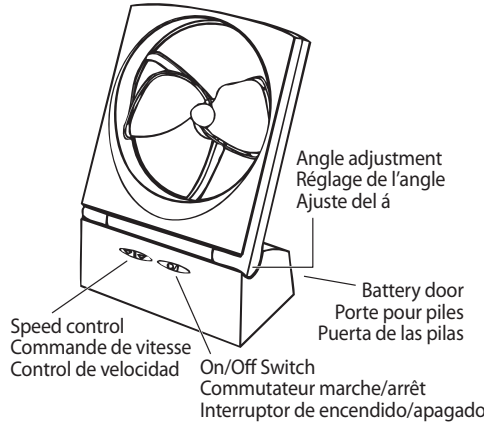

Note: The patented blade is safe to the touch when fan is running.

- Uses 4 1.5V "D" batteries (not included) or 6 volt common adapter (not included).
- To insert batteries, remove battery door at the base of the fan. Insert batteries as indicated on the diagram on battery door.
- Use the electronic speed control to adjust desired air flow. Arrow up to increase fan speed and down to decrease fan speed.
- The faster the fan is operated, the more current is drawn from the batteries. For extra long battery life, use low setting.

Note: The patented blade is safe to the touch when fan is running.

- Uses 4 1.5V "D" batteries (not included) or 6 volt common adapter (not included).
- To insert batteries, remove battery door at the base of the fan. Insert batteries as indicated on the diagram on battery door.
- Use the electronic speed control to adjust desired air flow. Arrow up to increase fan speed and down to decrease fan speed.
- The faster the fan is operated, the more current is drawn from the batteries. For extra long battery life, use low setting.

Note: The patented blade is safe to the touch when fan is running.

ONE YEAR WARRANTY

ONE YEAR WARRANTY

ONE YEAR WARRANTY

MODE D'EMPLOI
VENTILATEUR DE BUREAU COMPACT CAFRAMO
Model 797CA-GBX

- Fonctionne avec 4 piles «D» de 1,5 V (non incluses) ou avec un adaptateur ordinaire de 6 volts (non incluses).
- Pour introduire les piles, enlever le rabat du compartiment de piles, sur le support du ventilateur. Placer les piles selon le schéma figurant sur le rabat.
- Pour faire fonctionner le ventilateur de bureau, appuyer sur l'interrupteur 0/1 pour le mettre en marche et appuyer à nouveau pour arrêter le ventilateur.
- Utiliser le réglage électronique de la vitesse pour réler à son goût la circulation de l'air. La flèche vers le bas pour ralentir la vitesse du ventilateur.
- Plus le ventilateur fonctionne vite plus il consomme d'énergie. Pour prolonger la durée d'utilisation des piles, il est recommandé de régler le ventilateur au réglage le plus faible.

N.B. : Lorsque le ventilateur est en marche, on peut toucher sans risque l'ailette brevetée.

GARANTIE D'UN AN

MODE D'EMPLOI
VENTILATEUR DE BUREAU COMPACT CAFRAMO
Model 797CA-GBX

- Fonctionne avec 4 piles «D» de 1,5 V (non incluses) ou avec un adaptateur ordinaire de 6 volts (non incluses).
- Pour introduire les piles, enlever le rabat du compartiment de piles, sur le support du ventilateur. Placer les piles selon le schéma figurant sur le rabat.
- Pour faire fonctionner le ventilateur de bureau, appuyer sur l'interrupteur 0/1 pour le mettre en marche et appuyer à nouveau pour arrêter le ventilateur.
- Utiliser le réglage électronique de la vitesse pour réler à son goût la circulation de l'air. La flèche vers le bas pour ralentir la vitesse du ventilateur.
- Plus le ventilateur fonctionne vite plus il consomme d'énergie. Pour prolonger la durée d'utilisation des piles, il est recommandé de régler le ventilateur au réglage le plus faible.

N.B. : Lorsque le ventilateur est en marche, on peut toucher sans risque l'ailette brevetée.

GARANTIE D'UN AN

MODE D'EMPLOI
VENTILATEUR DE BUREAU COMPACT CAFRAMO
Model 797CA-GBX

- Fonctionne avec 4 piles «D» de 1,5 V (non incluses) ou avec un adaptateur ordinaire de 6 volts (non incluses).
- Pour introduire les piles, enlever le rabat du compartiment de piles, sur le support du ventilateur. Placer les piles selon le schéma figurant sur le rabat.
- Pour faire fonctionner le ventilateur de bureau, appuyer sur l'interrupteur 0/1 pour le mettre en marche et appuyer à nouveau pour arrêter le ventilateur.
- Utiliser le réglage électronique de la vitesse pour réler à son goût la circulation de l'air. La flèche vers le bas pour ralentir la vitesse du ventilateur.
- Plus le ventilateur fonctionne vite plus il consomme d'énergie. Pour prolonger la durée d'utilisation des piles, il est recommandé de régler le ventilateur au réglage le plus faible.

N.B. : Lorsque le ventilateur est en marche, on peut toucher sans risque l'ailette brevetée.

GARANTIE D'UN AN

INSTRUCCIONES PARA EL USO
VENTILADOR PARA ESCRITORIO CAFRAMO
Modelo 797CA-GBX