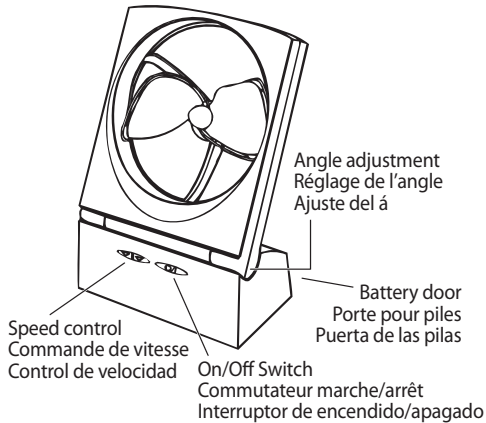

Note: The patented blade is safe to the touch when fan is running.

- Uses 4 1.5V "D" batteries (not included) or 6 volt common adapter (not included).
- To insert batteries, remove battery door at the base of the fan. Insert batteries as indicated on the diagram on battery door.
- Use the electronic speed control to adjust desired air flow. Arrow up to increase fan speed and down to decrease fan speed.
- The faster the fan is operated, the more current is drawn from the batteries. For extra long battery life, use low setting.

Note: The patented blade is safe to the touch when fan is running.

- Uses 4 1.5V "D" batteries (not included) or 6 volt common adapter (not included).
- To insert batteries, remove battery door at the base of the fan. Insert batteries as indicated on the diagram on battery door.
- Use the electronic speed control to adjust desired air flow. Arrow up to increase fan speed and down to decrease fan speed.
- The faster the fan is operated, the more current is drawn from the batteries. For extra long battery life, use low setting.

Note: The patented blade is safe to the touch when fan is running.

ONE YEAR WARRANTY

ONE YEAR WARRANTY

ONE YEAR WARRANTY

MODE D'EMPLOI
VENTILATEUR DE BUREAU COMPACT CAFRAMO
Model 797CA-GBX

- Fonctionne avec 4 piles «D» de 1,5 V (non incluses) ou avec un adaptateur ordinaire de 6 volts (non incluses).
- Pour introduire les piles, enlever le rabat du compartiment de piles, sur le support du ventilateur. Placer les piles selon le schéma figurant sur le rabat.
- Pour faire fonctionner le ventilateur de bureau, appuyer sur l'interrupteur 0/1 pour le mettre en marche et appuyer à nouveau pour arrêter le ventilateur.
- Utiliser le réglage électronique de la vitesse pour réler à son goût la circulation de l'air. La flèche vers le bas pour ralentir la vitesse du ventilateur.
- Plus le ventilateur fonctionne vite plus il consomme d'énergie. Pour prolonger la durée d'utilisation des piles, il est recommandé de régler le ventilateur au réglage le plus faible.

N.B. : Lorsque le ventilateur est en marche, on peut toucher sans risque l'ailette brevetée.

GARANTIE D'UN AN

MODE D'EMPLOI
VENTILATEUR DE BUREAU COMPACT CAFRAMO
Model 797CA-GBX

- Fonctionne avec 4 piles «D» de 1,5 V (non incluses) ou avec un adaptateur ordinaire de 6 volts (non incluses).
- Pour introduire les piles, enlever le rabat du compartiment de piles, sur le support du ventilateur. Placer les piles selon le schéma figurant sur le rabat.
- Pour faire fonctionner le ventilateur de bureau, appuyer sur l'interrupteur 0/1 pour le mettre en marche et appuyer à nouveau pour arrêter le ventilateur.
- Utiliser le réglage électronique de la vitesse pour réler à son goût la circulation de l'air. La flèche vers le bas pour ralentir la vitesse du ventilateur.
- Plus le ventilateur fonctionne vite plus il consomme d'énergie. Pour prolonger la durée d'utilisation des piles, il est recommandé de régler le ventilateur au réglage le plus faible.

N.B. : Lorsque le ventilateur est en marche, on peut toucher sans risque l'ailette brevetée.

GARANTIE D'UN AN

MODE D'EMPLOI
VENTILATEUR DE BUREAU COMPACT CAFRAMO
Model 797CA-GBX

- Fonctionne avec 4 piles «D» de 1,5 V (non incluses) ou avec un adaptateur ordinaire de 6 volts (non incluses).
- Pour introduire les piles, enlever le rabat du compartiment de piles, sur le support du ventilateur. Placer les piles selon le schéma figurant sur le rabat.
- Pour faire fonctionner le ventilateur de bureau, appuyer sur l'interrupteur 0/1 pour le mettre en marche et appuyer à nouveau pour arrêter le ventilateur.
- Utiliser le réglage électronique de la vitesse pour réler à son goût la circulation de l'air. La flèche vers le bas pour ralentir la vitesse du ventilateur.
- Plus le ventilateur fonctionne vite plus il consomme d'énergie. Pour prolonger la durée d'utilisation des piles, il est recommandé de régler le ventilateur au réglage le plus faible.

N.B. : Lorsque le ventilateur est en marche, on peut toucher sans risque l'ailette brevetée.

GARANTIE D'UN AN

INSTRUCCIONES PARA EL USO
VENTILADOR PARA ESCRITORIO CAFRAMO
Modelo 797CA-GBX