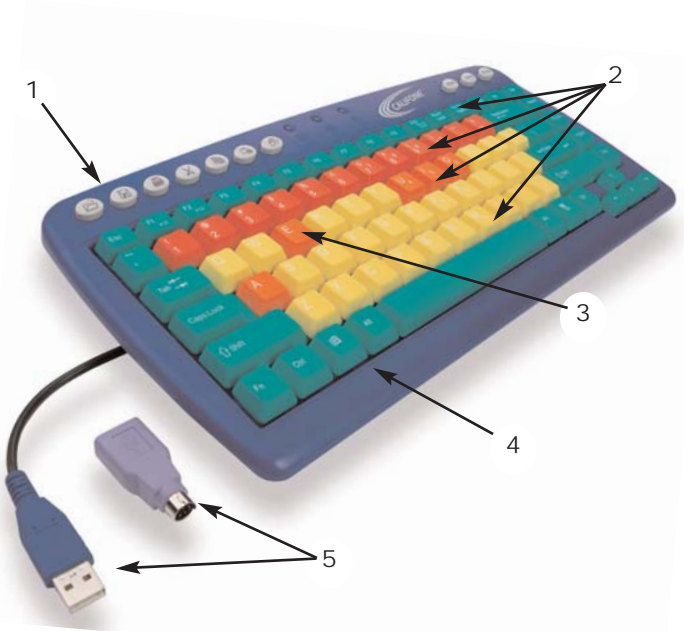

Child-Sized Keyboard

Model KIDSKEY

1. Microsoft Office Hot Keys (left to right) Open Folder, Save File, Print, Cut, Copy, Paste, Rotate Window, Wakeup Screen, Sleep (Standby), Power Off
 2. Color-coded keys helps beginning computer learners identify and locate function (green), consonants (yellow), vowels (orange) and number (red) keys
 3. 85 keys formatted in standardized QWERTY layout
 4. Rugged ABS plastic for durability and school safety
 5. Connecting cord comes with USB plug and PS2 connector
- One year / 1 million click warranty for school use - unlike computer peripheral products purchased from consumer electronics stores whose warranties would be voided if used in schools

Help your beginning computer users become familiar with keyboard functions with this color-coded model. Durable enough to withstand daily classroom use, its QWERTY formatted layout and bright primary colors will help inspire interest and confidence.