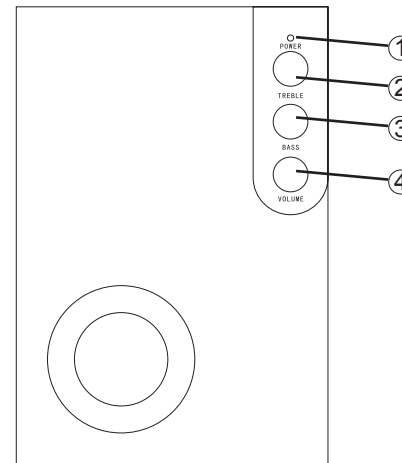

Subwoofer Front View

Subwoofer Rear View

1. POWER LED
2. TREBLE KNOB
3. BASS KNOB
4. VOLUME KNOB

5. AUDIO (LINE) INPUT JACKS
6. LEFT/RIGHT SPEAKER OUTPUT JACKS
7. POWER SWITCH
8. POWER INPUT JACK

4. SETUP AND INSTALLATION