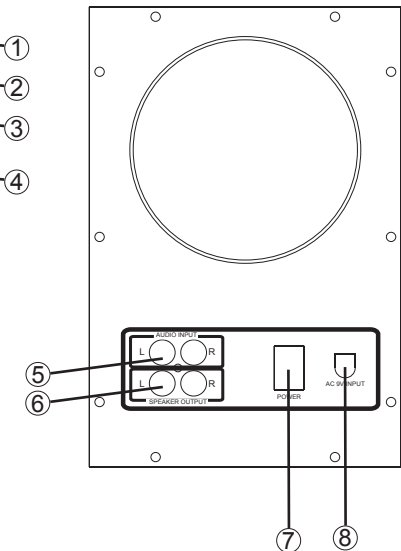

2. PACKAGE CONTENTS

- 2pcs satellite speakers with 3' speaker cord and RCA plug
- Subwoofer
- 3'-length stereo RCA to 1/8" stereo audio patch cable
- Power Adapter
- User Manual

3. PART NAMES AND FUNCTIONS

Subwoofer Front View

Subwoofer Rear View

1. POWER LED
2. TREBLE KNOB
3. BASS KNOB
4. VOLUME KNOB

5. AUDIO (LINE) INPUT JACKS
6. LEFT/RIGHT SPEAKER OUTPUT JACKS
7. POWER SWITCH
8. POWER INPUT JACK

4. SETUP AND INSTALLATION