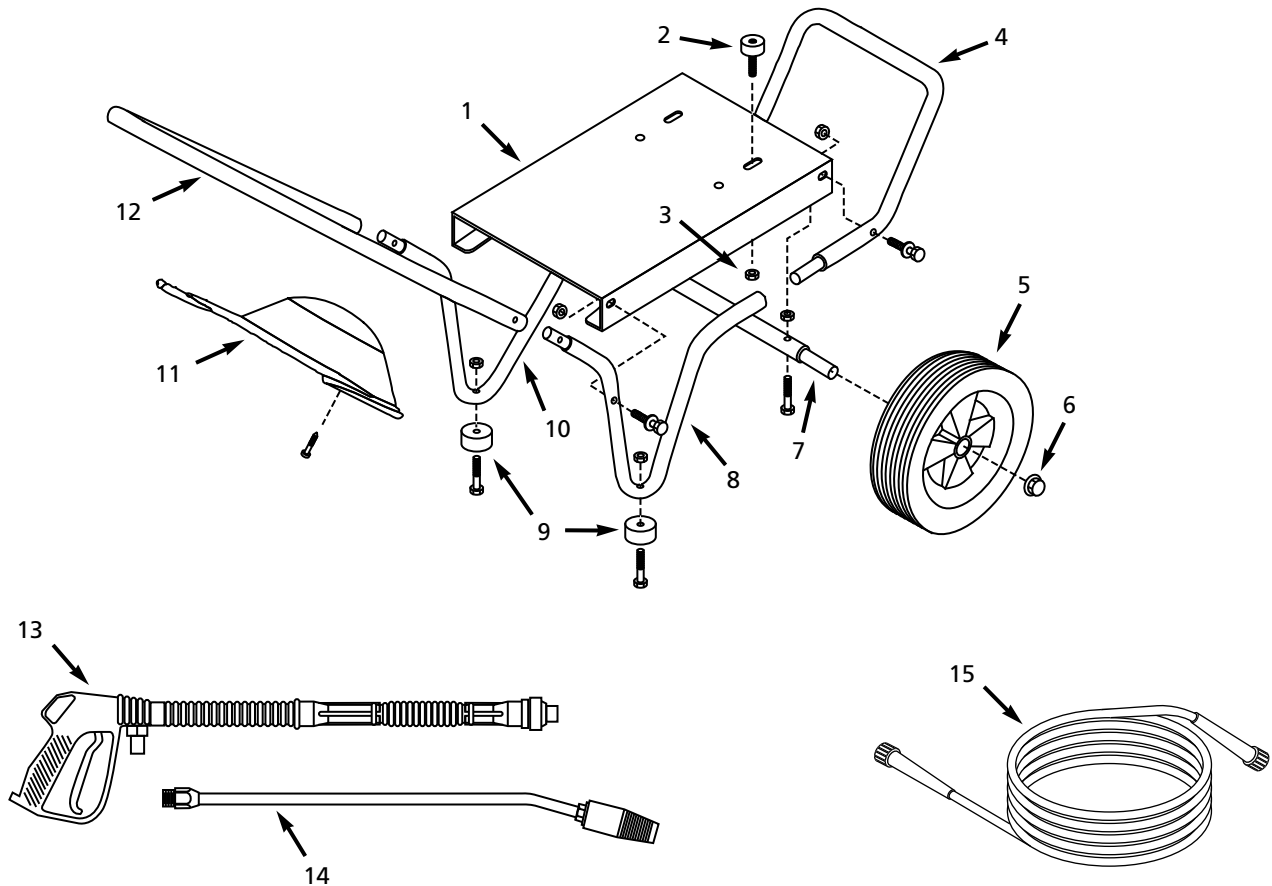

Gasoline Powered Pressure Washers

Replacement Parts List

Model PW2250

Cart Assembly for Model PW2250

Ref. No.	Description	Part Number	Qty.
1	Cart base	PM000100AV	1
2	Iso mount	PM003700AV	4
3	5/16-18 Nut	*	4
4	Short handle assy. [incl. nuts, bolts, & washers]	PW071200SV	1
5	Wheel	WA120100AV	2
6	Pal nut kit [incl. (2) pal nuts]	PW070000SV	1
7	Axle assy. [incl. (2) pal nuts, bolts & nuts]	PW071100SV	1
8	Right leg assy. [incl. nuts, bolts, washers & shock absorber]	PW070900SV	1
9	Shock absorber kit [incl. (2) 1/4-20 x 1 1/2" bolts & nuts]	PW070100SV	1
10	Left leg assy. [incl. nuts, bolts, washers & shock absorber]	PW071000SV	1
11	Hose rack assy. [incl. (4) #10 sheet metal screws]	PW070200SV	1
12	Long handle assy. [incl. nuts, bolts & washers]	PW070800SV	1
13	Gun	PM021600AV	1
14	Lance/nozzle	PM021500AV	1
15	High pressure hose	PM021700AV	1
16	Hardware kit - <i>Not Shown</i> [incl. all nuts & bolts]	PW070400SV	1

● All nuts are 1/4-20 and all bolts are 1/4-20 x 1 3/4 unless specified otherwise

* Indicates Std. hardware