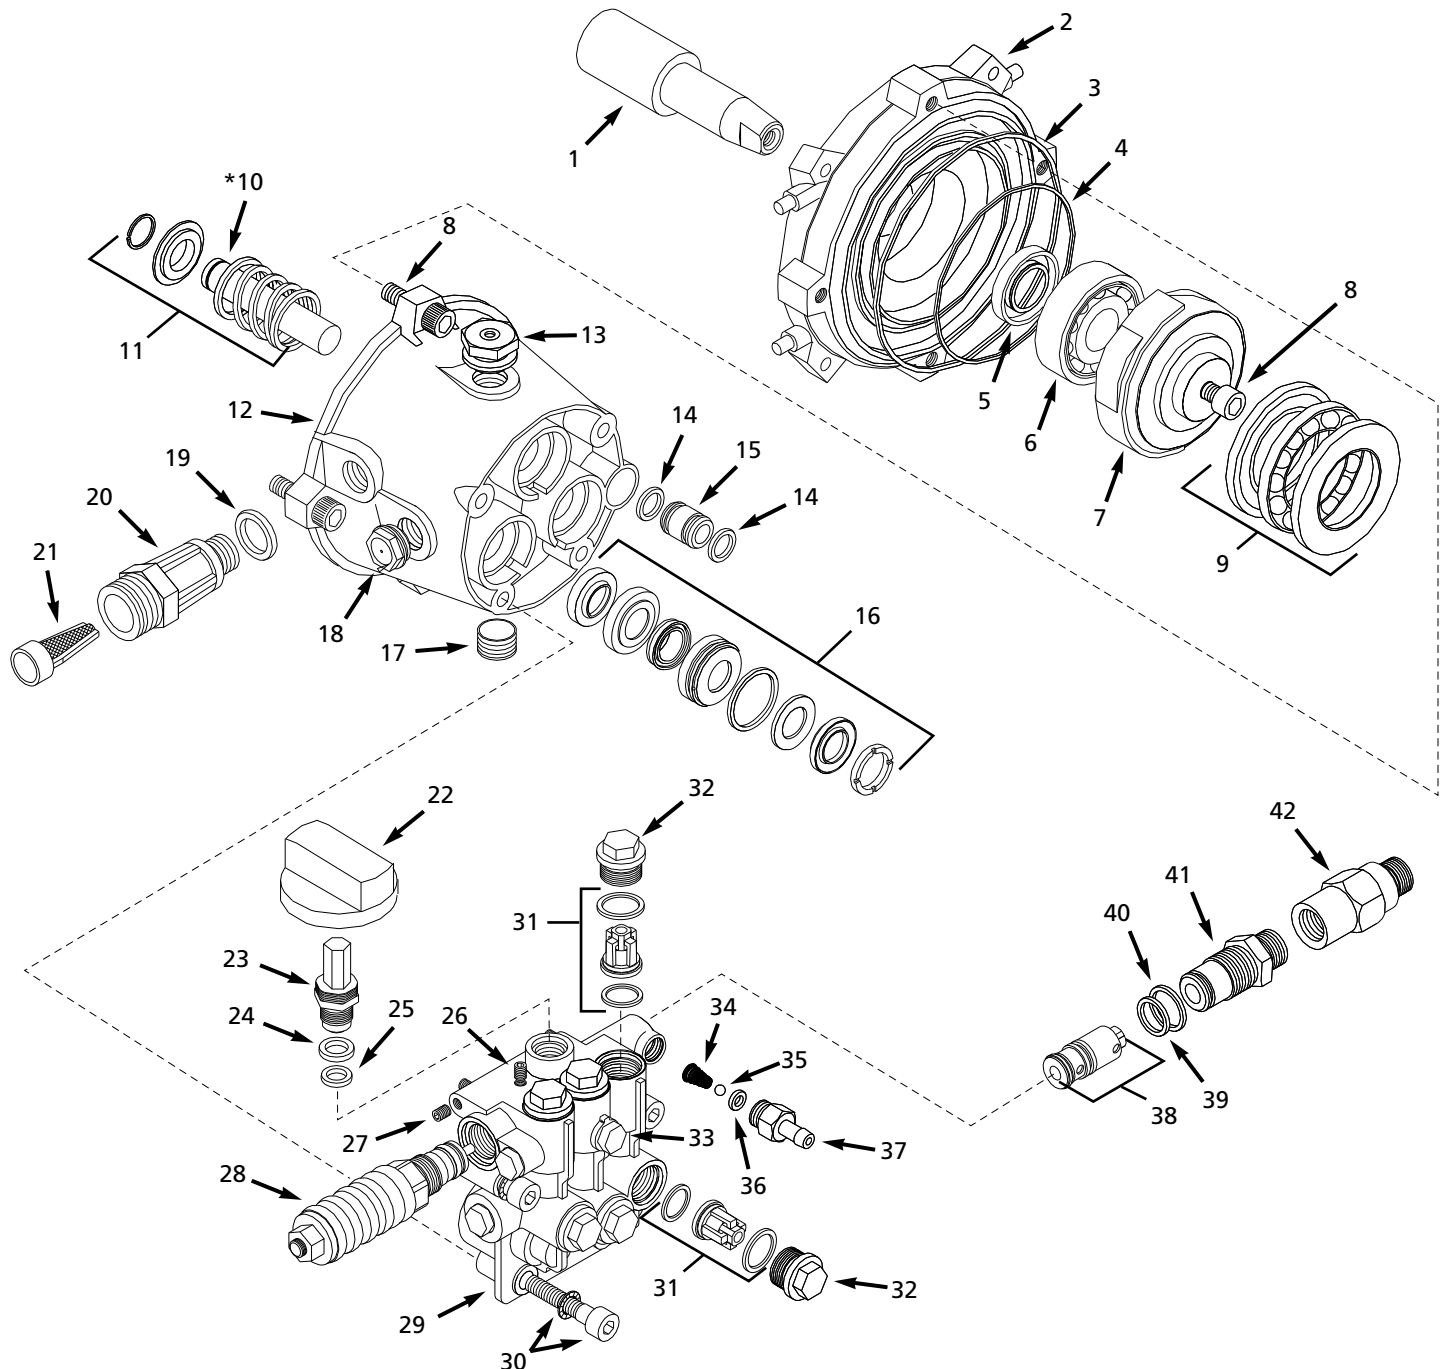

Pump Assembly for Gasoline Powered Pressure Washers

*Item 10 not included with item 11

For Replacement Parts, call 1-800-330-0712

Please provide following information:

- -Model number
- -Serial number (if any)
- -Part descriptions and number as shown in parts list

Address parts correspondence to:

Campbell Hausfeld
100 Production Drive
Harrison, OH 45030

Ref. No.	Description	Part Number	Qty
1	Engine connector shaft	▲	1
2	Front motor flange	▲	1
3	Outer flange o-ring	PM011600AV	1
4	Inner flange o-ring	PM008600SV	1
5	Seal ring	▲	1
6	Oblique ball bearing	▲	1
7	Incline plate	PM017900AV	1
8	M8 x 25 Screw	PM022700AV	5
9	Thrust ball bearing assembly	PM025700AV	1
10	Piston	PM026000AV	3
11	Piston spring kit (does not include #10)	PM027700SV	3
12	Piston guide body	PM026300AV	1
13	Vented oil cap	PM009900SV	1
14	O-ring	PM006900SV	2
15	Head body connective sleeve	PM026500AV	1
16	Water seal kit (incl. set of 3)	PM029700SV	1
17	3/8" Setscrew	PM027400AV	1
18	Oil level sight glass	PM029400AV	1
19	O-ring	PM029500AV	1
20	Inlet fitting	PM029600AV	1
21	Inlet filter	PM002500AV	1
22	Pressure regulator knob	PM027600AV	1
23	Pressure regulator	PM024700AV	1
24	Regulation rod seat	PM026900AV	1
25	O-ring	PM026800AV	1
26	M6 x 8 Setscrew	PM026700AV	2
27	M5 x 5 Setscrew	PM026600AV	2
28	Regulation rod	PM028600AV	1
29	Brass head	PM028500AV	1
30	M8 x 40 screw and lockwasher	PM028400AV	4
31	Inlet/Outlet valve kit (incl. set of 6)	PM028000SV	1
32	Valve cap	PM027300AV	6
33	Bleeder screw	PM028300AV	1
34	Chemical suction spring	PM024400AV	1
35	Stainless steel ball	PM008100SV	1
36	Detergent fitting o-ring	PM027500AV	1
37	Detergent hose fitting	PM008200SV	1
38	Unloader for Model PW1950	PM028200AV	1
	Unloader for Model PW2250	PM028201SV	1
39	O-ring	PM028100AV	1
40	O-ring	PM007700SV	1
41	Unloader support	PM027900AV	1
42	High pressure hose fitting	PM027800AV	1
43	Complete pump assembly for Model PW1950	PM021400AV	1
44	Complete pump assembly for Model PW2250	PM021401SV	1

▲ Must be replaced only by authorized service center