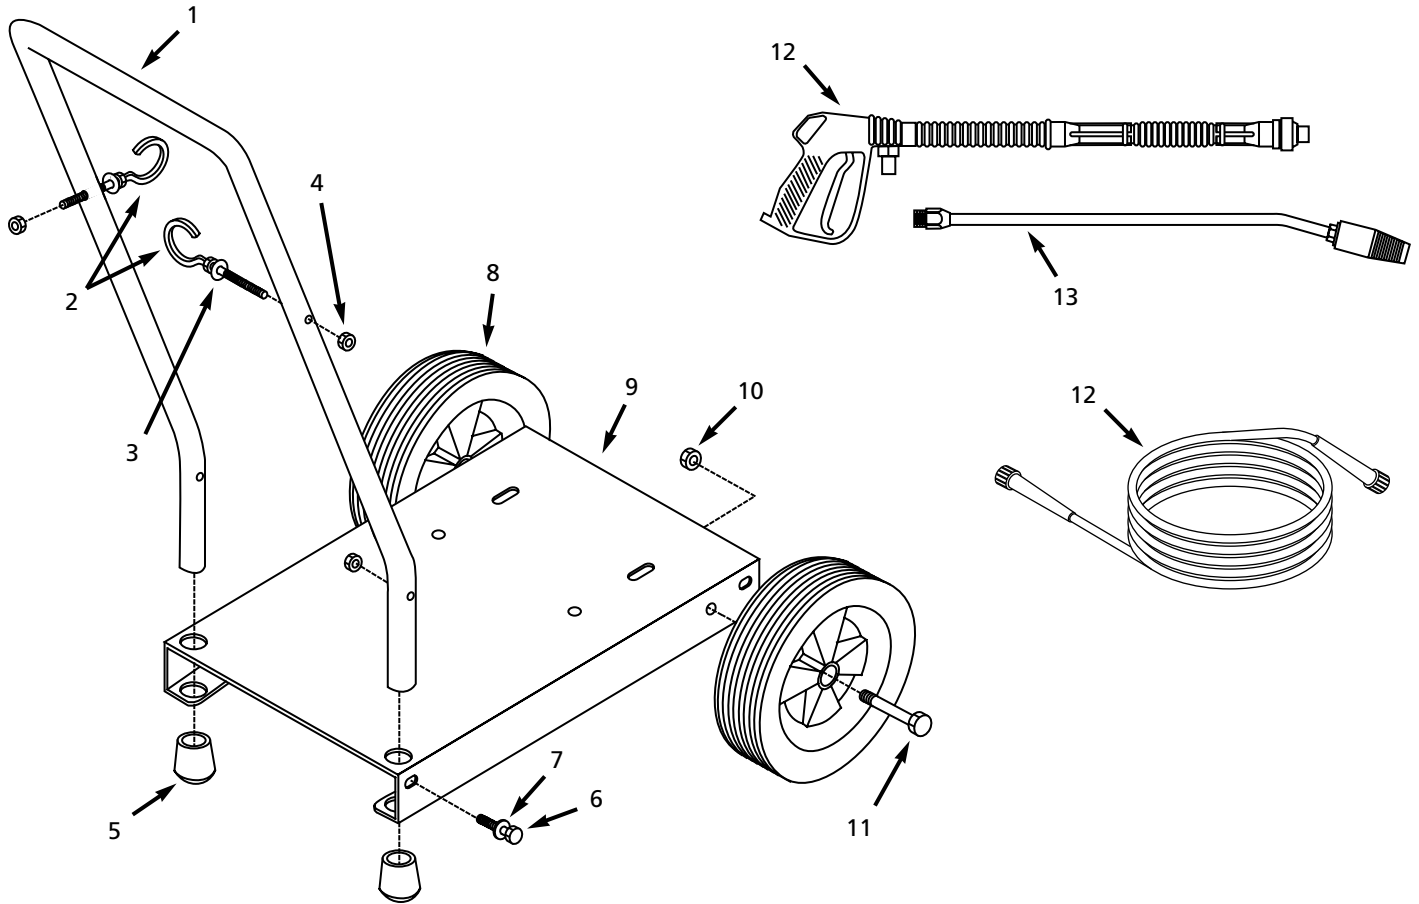

Cart Assembly for Model PW1950

Ref. No.	Description	Part Number	Qty.
1	Handle	PM003100AV	1
2	Wand rack kit [incl. (2) ea. items 3 & 4]	PW070300SV	1
3	Washer	AL101600AV	2
4	1/4-20 Elastic stop nut	*	4
5	Rubber foot	PM003000AV	2
6	1/4-20 x 1 1/4" Hex bolt	*	2
7	1/4" Black flat washer	*	2
8	Wheel	PM030300AV	2
9	Base plate	PM000100AV	1
10	Hex lock nut	ST033500AV	2
11	Axle bolt	ST033400AV	2
12	Gun	PM021600AV	1
13	Lance/Nozzle	PM021500AV	1
14	High pressure hose	PM021700AV	1

* Indicates Std. hardware

IN199500AV 4/95