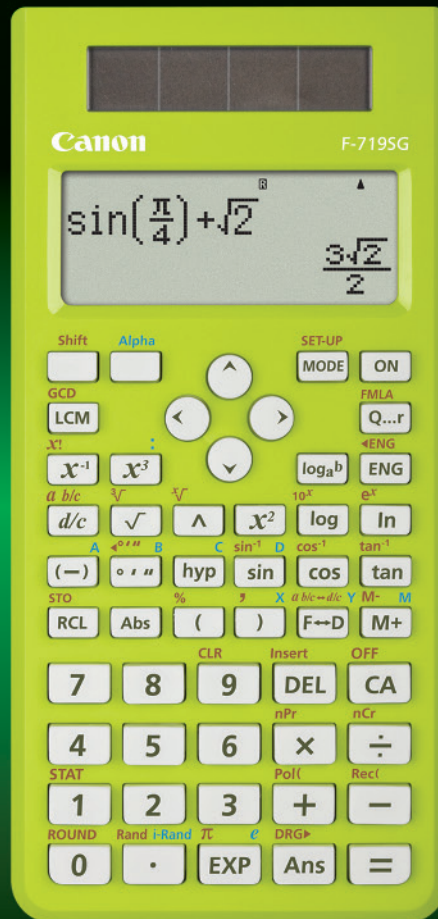

Canon

F-719SG

Scientific Calculator

Think Green!

Canon Calculators Made from Recycled Canon Copier Plastic

**Dot matrix display scientific calculator
made from recycled plastic**

- Dot-Matrix 4-line display basic scientific calculator with 302 functions
- Calculator shell is made from 100% post-consumer recycled plastic
- Solar power battery backup. Hard cover included.

F-719SG Technical Information

FEATURES

Display Type	Liquid Crystal Display
Line of Display	Multi-view (4 line)
LCD Contrast Adjustment	Yes
Scientific Notation	Yes
Engineering Notation	Yes
Floating Decimal	Yes
Fix Decimal	Yes
Decimal Point Indication (Dot / Comma)	Yes
Input Method Indicator (LINE) for 2-line input	Yes
Keypops	Plastic Key
No. of Keys	52
Auto-Power Off	Yes
Low Battery Indication	Yes

FUNCTION

MEMORY

Independent Memory	One - 3 Keys (M+, M-, MR)
Sum to Memory	YES (M+, MR)
Store to Memory (STO)	Independent key 17 (STO + 0-9, A-D, M, X-Y key)
Recall Memory (RCL)	17 (RCL + 0-9, A-D, M, X, Y key)
Alphanumeric Character	7 (A, B, C, D, M, X, Y)
Answer Memory	YES